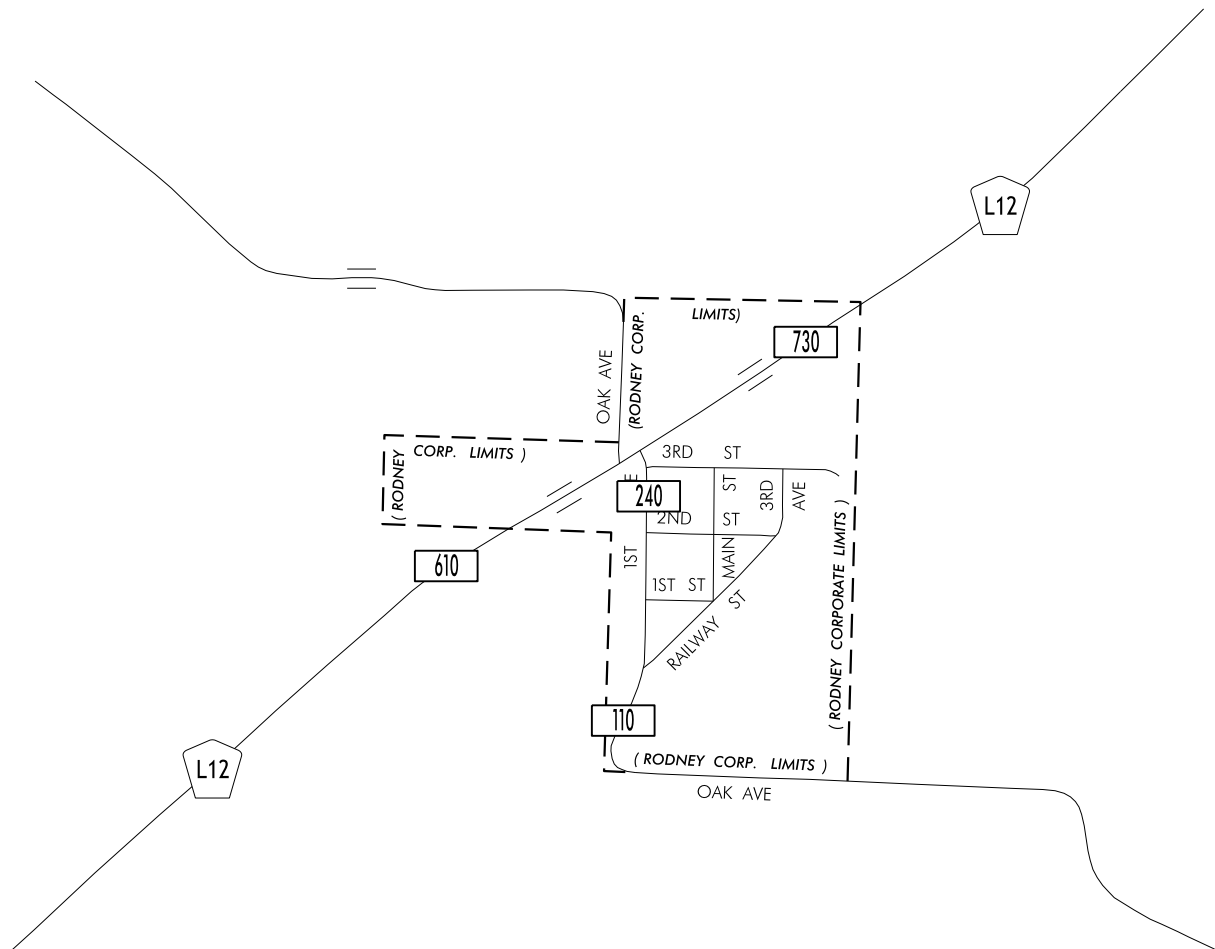

TRAFFIC FLOW MAP OF

RODNEY

MONONA COUNTY

2012 ANNUAL AVERAGE DAILY TRAFFIC

LEGEND

RECORDER ONLY
MANUAL COUNT