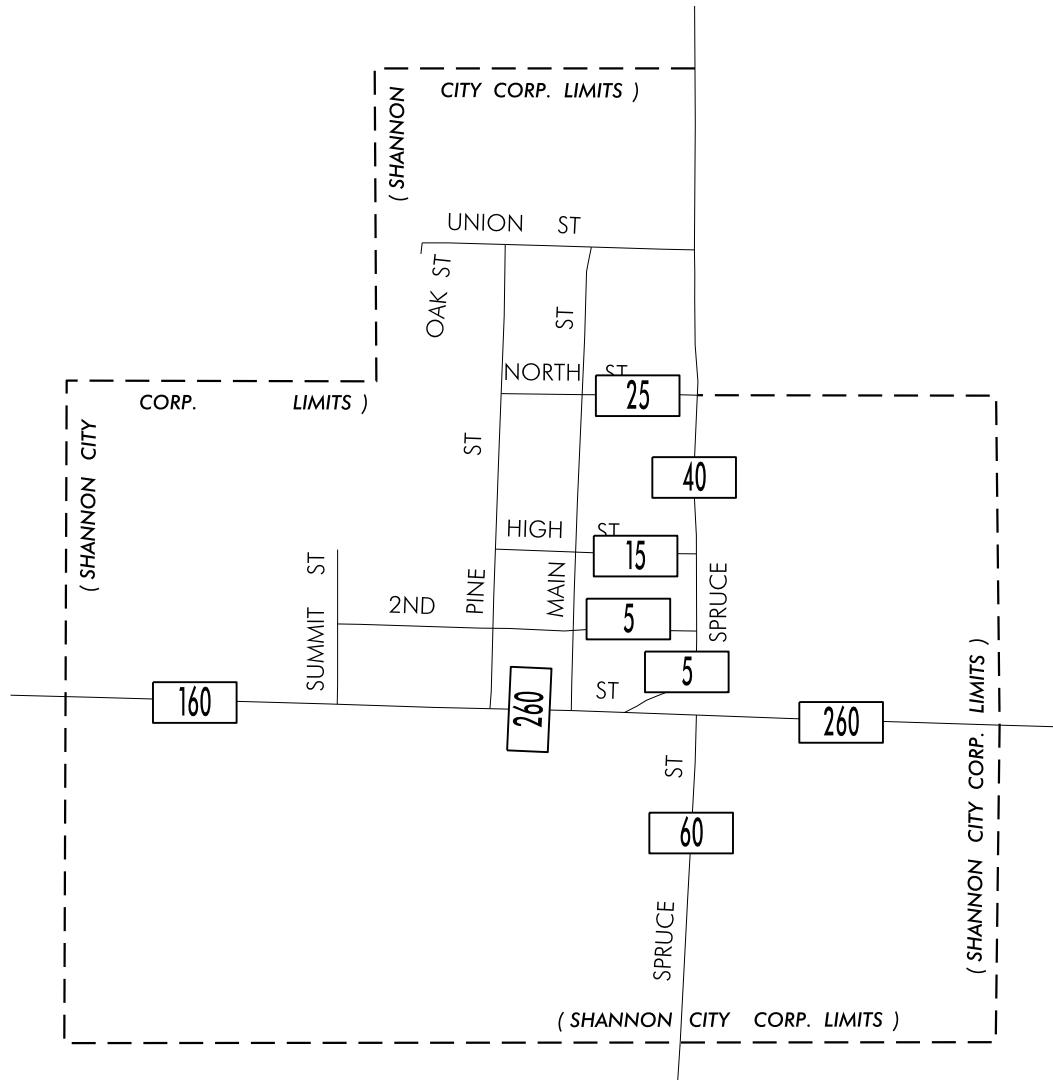

TRAFFIC FLOW MAP OF
SHANNON CITY
UNION COUNTY

2012 ANNUAL AVERAGE DAILY TRAFFIC

LEGEND

RECORDER ONLY 
 MANUAL COUNT 