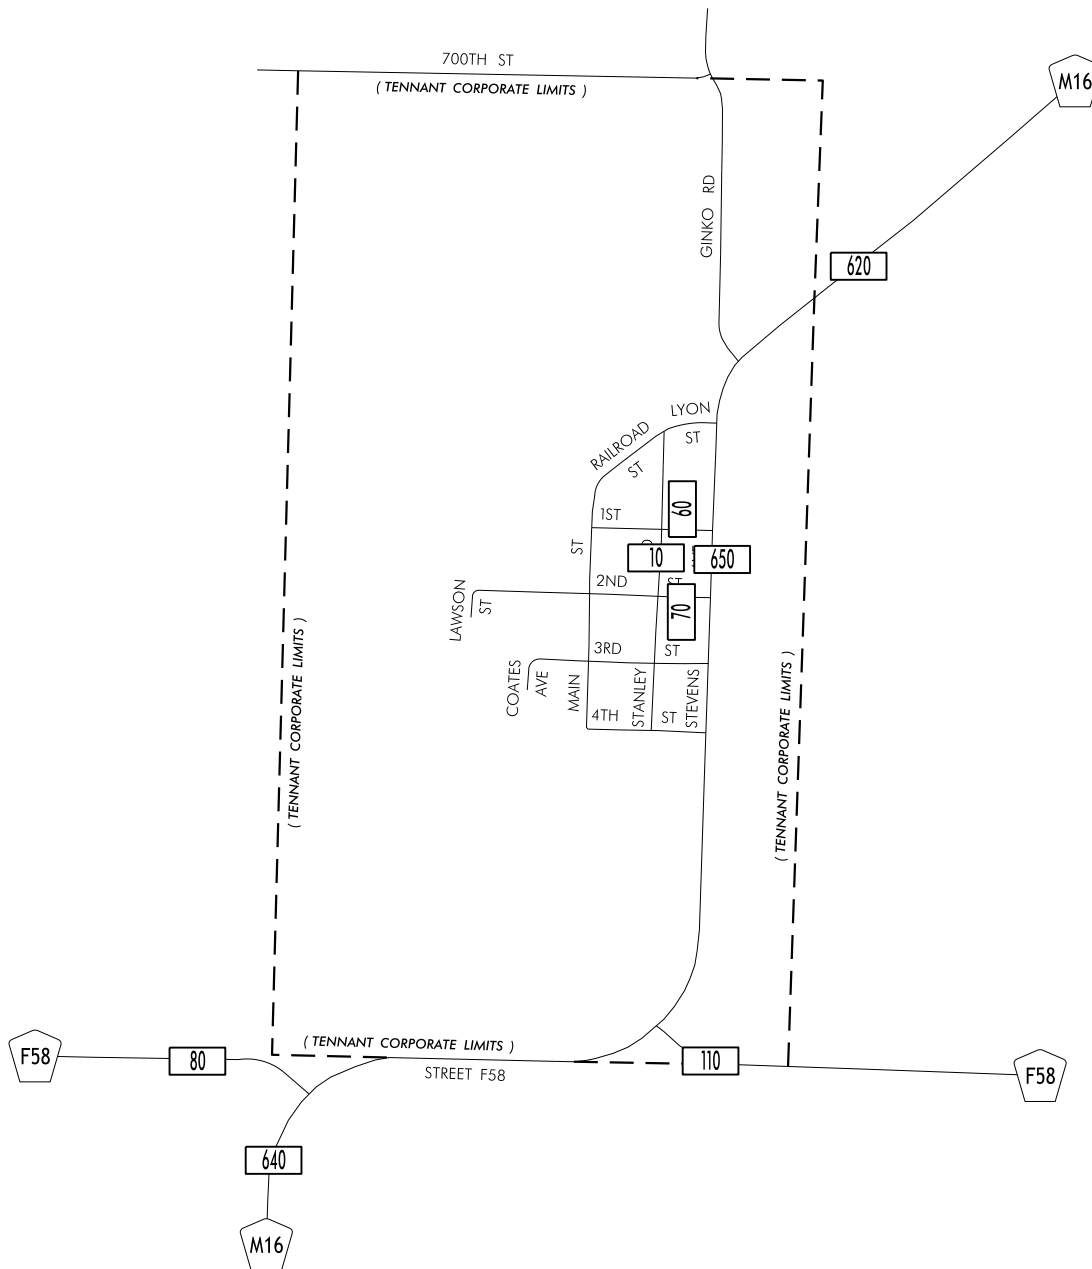

TRAFFIC FLOW MAP OF
TENNANT
SHELBY COUNTY
2012 ANNUAL AVERAGE DAILY TRAFFIC

PREPARED BY

LEGEND

RECORDER ONLY 
 MANUAL COUNT 