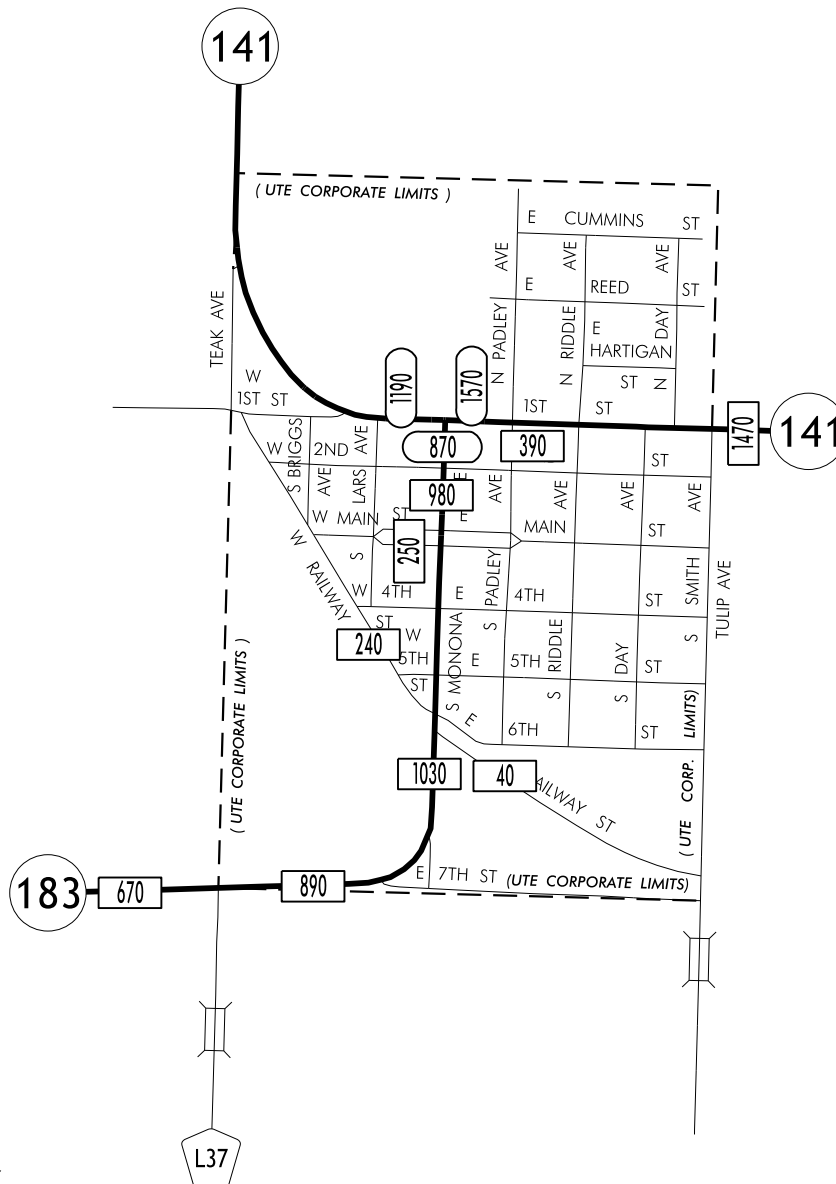

TRAFFIC FLOW MAP OF

UTE

MONONA COUNTY

2012 ANNUAL AVERAGE DAILY TRAFFIC

LEGEND

- RECORDER ONLY 
- MANUAL COUNT 