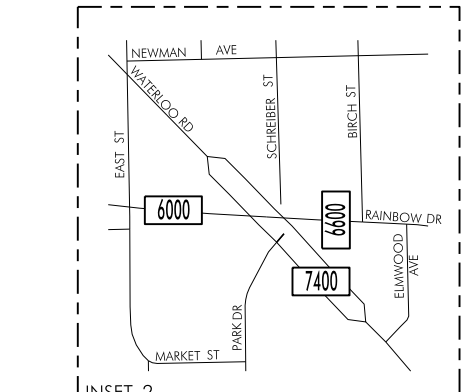

TRAFFIC FLOW MAP OF
CEDAR FALLS A
BLACK HAWK COUNTY
2013 ANNUAL AVERAGE DAILY TRAFFIC

LEGEND
RECORDER ONLY
MANUAL COUNT

TRAFFIC FLOW MAP OF
CEDAR FALLS B
BLACK HAWK COUNTY
2013 ANNUAL AVERAGE DAILY TRAFFIC