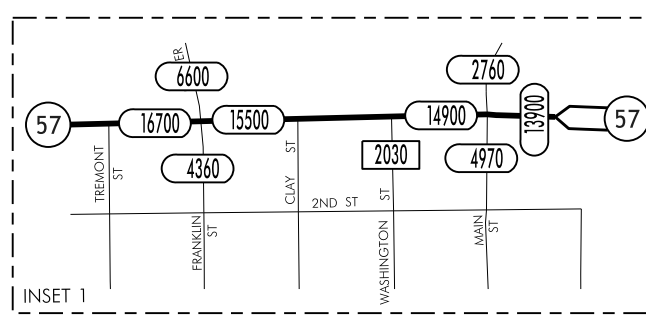

TRAFFIC FLOW MAP OF
CEDAR FALLS A
BLACK HAWK COUNTY
2013 ANNUAL AVERAGE DAILY TRAFFIC

LEGEND
RECORDER ONLY
MANUAL COUNT

TRAFFIC FLOW MAP OF
CEDAR FALLS B
BLACK HAWK COUNTY
2013 ANNUAL AVERAGE DAILY TRAFFIC