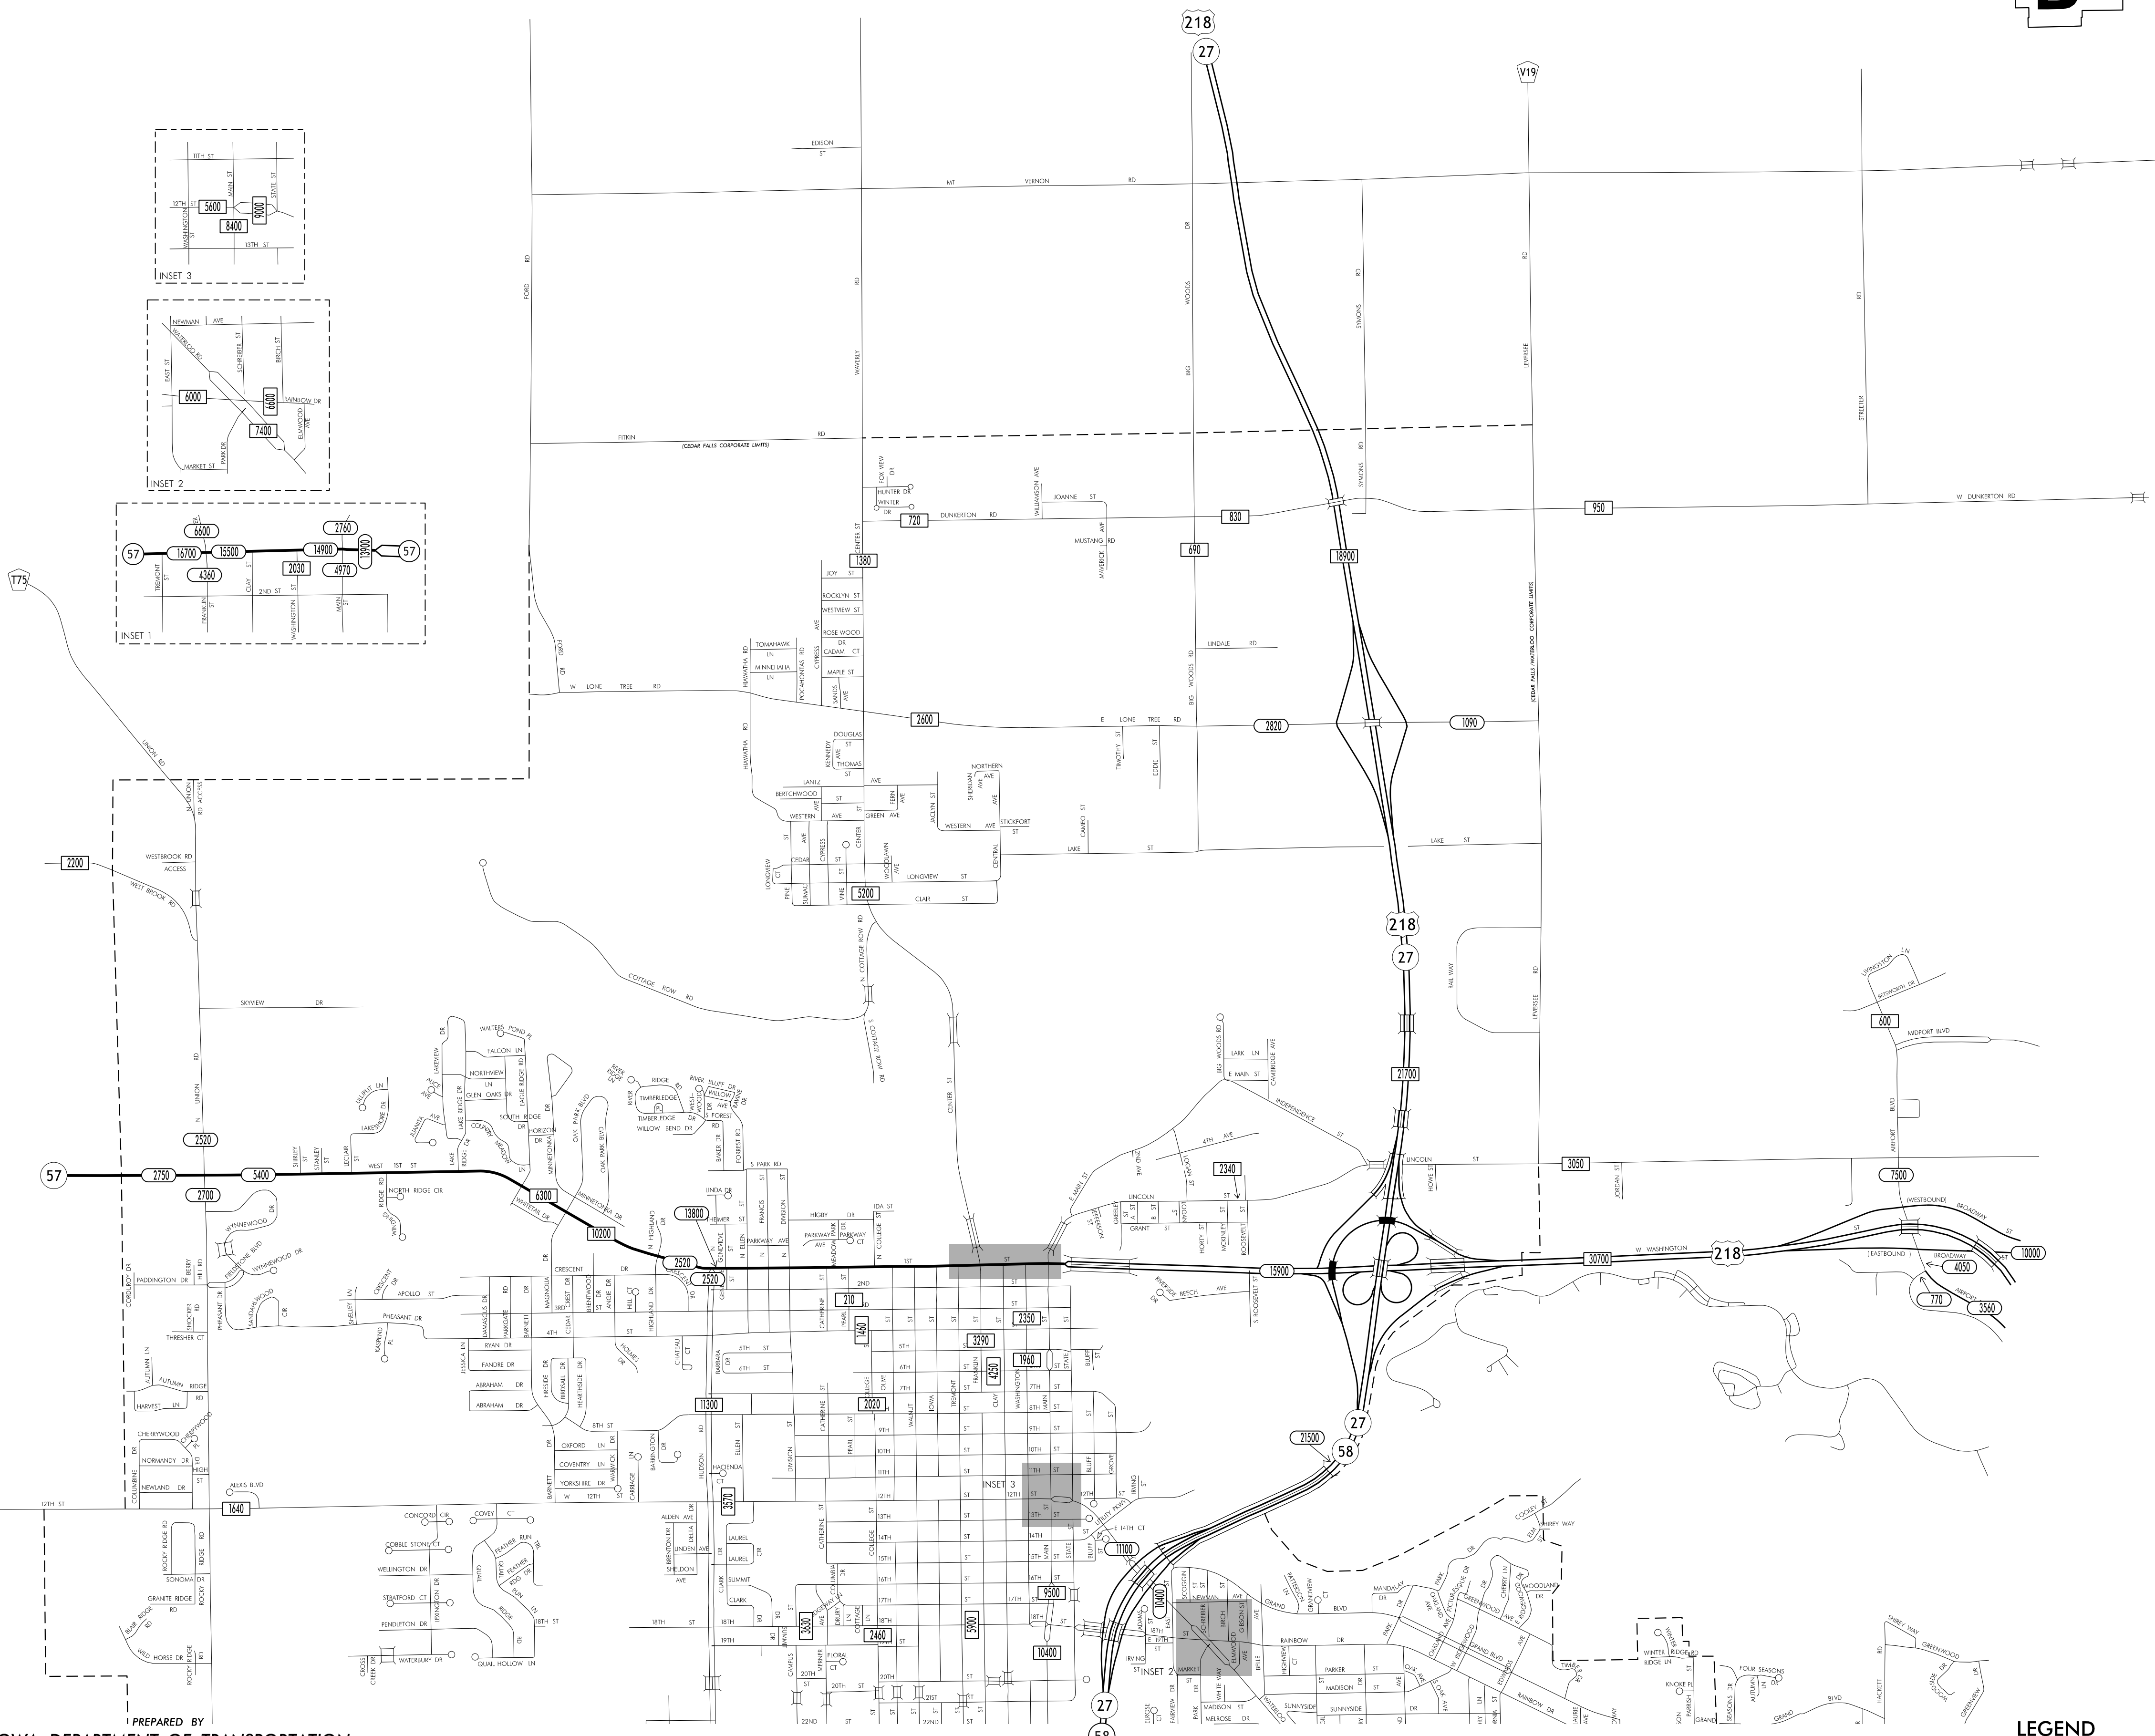

TRAFFIC FLOW MAP OF
CEDAR FALLS A
BLACK HAWK COUNTY
2013 ANNUAL AVERAGE DAILY TRAFFIC

LEGEND
RECORDER ONLY
MANUAL COUNT

TRAFFIC FLOW MAP OF
CEDAR FALLS B
BLACK HAWK COUNTY
2013 ANNUAL AVERAGE DAILY TRAFFIC