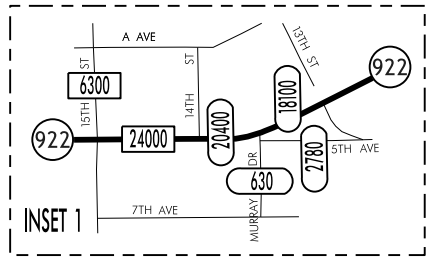

TRAFFIC FLOW MAP OF
CEDAR RAPIDS A
LINN COUNTY
2013 ANNUAL AVERAGE DAILY TRAFFIC

TRAFFIC FLOW MAP OF
CEDAR RAPIDS B
LINN COUNTY
 2013 ANNUAL AVERAGE DAILY TRAFFIC

**TRAFFIC FLOW MAP OF
CEDAR RAPIDS C
LINN COUNTY
2013 ANNUAL AVERAGE DAILY TRAFFIC**

TRAFFIC FLOW MAP OF
CEDAR RAPIDS D
LINN COUNTY
2013 ANNUAL AVERAGE DAILY TRAFFIC