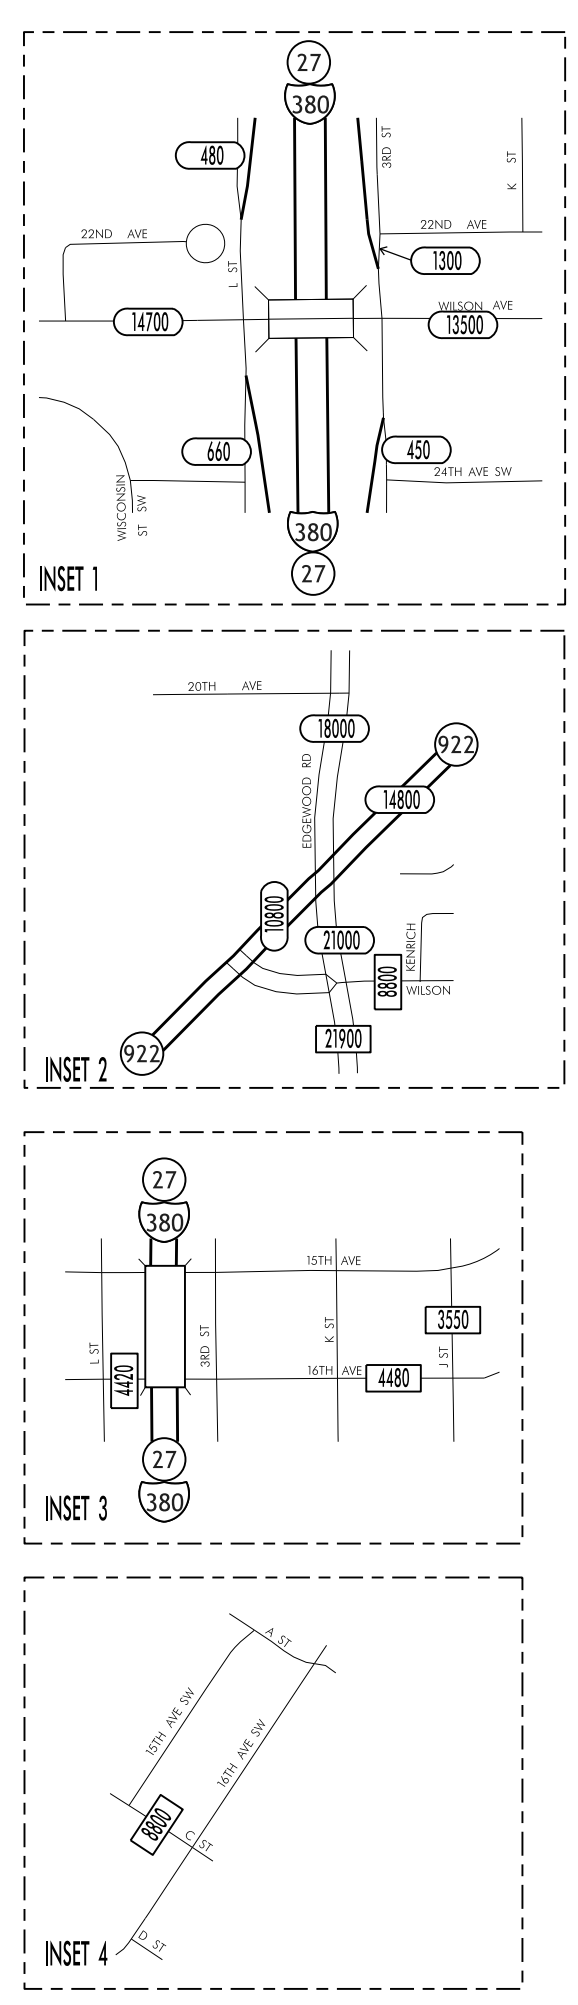

TRAFFIC FLOW MAP OF
CEDAR RAPIDS A
LINN COUNTY
2013 ANNUAL AVERAGE DAILY TRAFFIC

TRAFFIC FLOW MAP OF
CEDAR RAPIDS B
LINN COUNTY
 2013 ANNUAL AVERAGE DAILY TRAFFIC

**TRAFFIC FLOW MAP OF
CEDAR RAPIDS C
LINN COUNTY
2013 ANNUAL AVERAGE DAILY TRAFFIC**

TRAFFIC FLOW MAP OF
CEDAR RAPIDS D
LINN COUNTY
2013 ANNUAL AVERAGE DAILY TRAFFIC