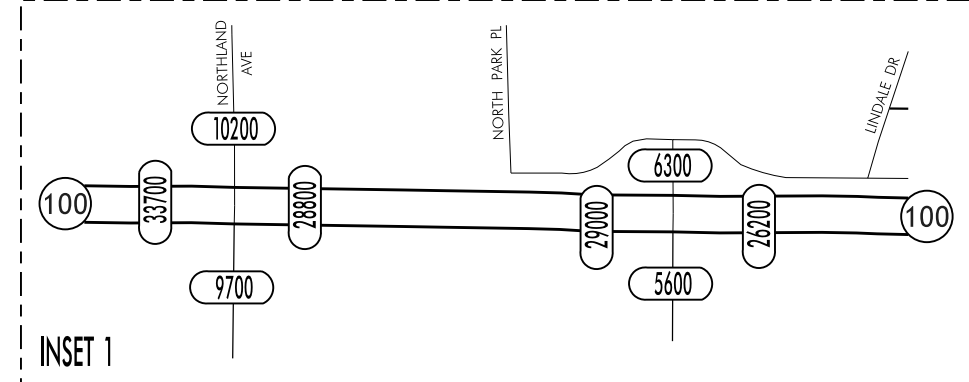

TRAFFIC FLOW MAP OF
CEDAR RAPIDS A
LINN COUNTY
2013 ANNUAL AVERAGE DAILY TRAFFIC

TRAFFIC FLOW MAP OF
CEDAR RAPIDS B
LINN COUNTY
 2013 ANNUAL AVERAGE DAILY TRAFFIC

**TRAFFIC FLOW MAP OF
CEDAR RAPIDS C
LINN COUNTY
2013 ANNUAL AVERAGE DAILY TRAFFIC**

TRAFFIC FLOW MAP OF
CEDAR RAPIDS D
LINN COUNTY
2013 ANNUAL AVERAGE DAILY TRAFFIC