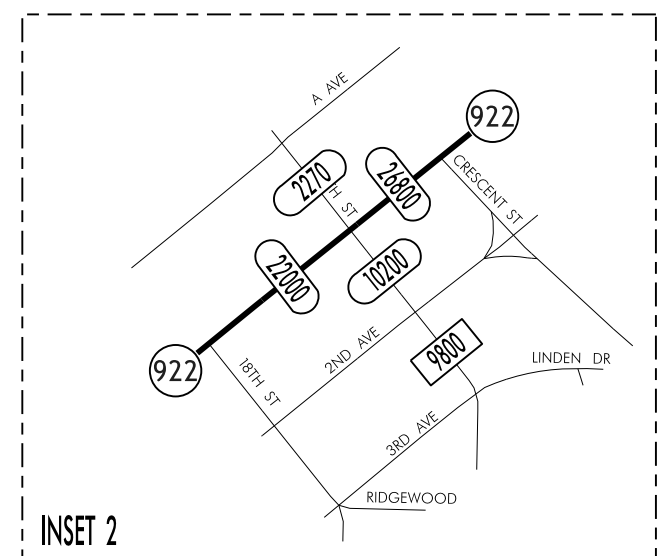

TRAFFIC FLOW MAP OF
CEDAR RAPIDS A
LINN COUNTY
2013 ANNUAL AVERAGE DAILY TRAFFIC

TRAFFIC FLOW MAP OF
CEDAR RAPIDS B
LINN COUNTY
 2013 ANNUAL AVERAGE DAILY TRAFFIC

**TRAFFIC FLOW MAP OF
CEDAR RAPIDS C
LINN COUNTY
2013 ANNUAL AVERAGE DAILY TRAFFIC**

TRAFFIC FLOW MAP OF
CEDAR RAPIDS D
LINN COUNTY
2013 ANNUAL AVERAGE DAILY TRAFFIC