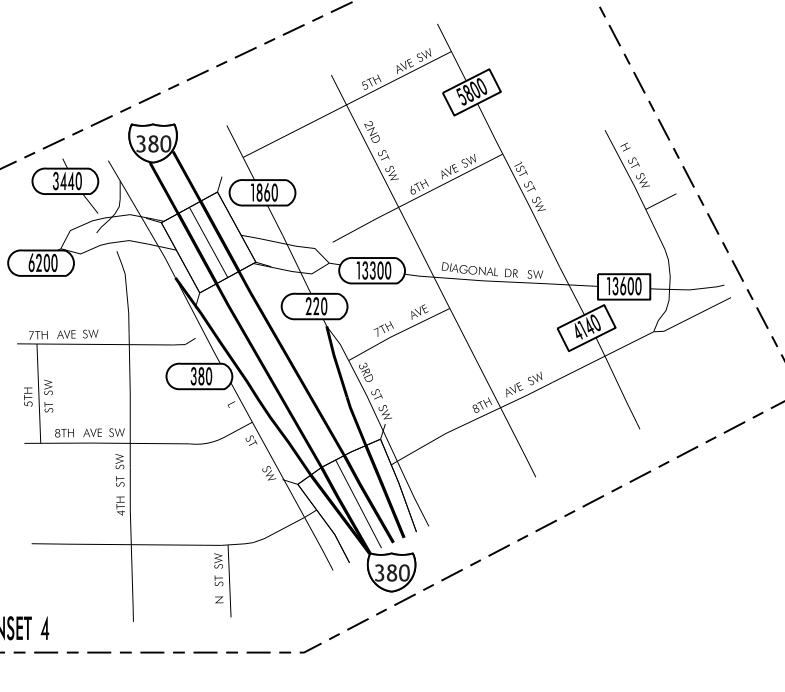

TRAFFIC FLOW MAP OF
CEDAR RAPIDS A
LINN COUNTY
2013 ANNUAL AVERAGE DAILY TRAFFIC

TRAFFIC FLOW MAP OF
CEDAR RAPIDS B
LINN COUNTY
 2013 ANNUAL AVERAGE DAILY TRAFFIC

**TRAFFIC FLOW MAP OF
CEDAR RAPIDS C
LINN COUNTY
2013 ANNUAL AVERAGE DAILY TRAFFIC**

TRAFFIC FLOW MAP OF
CEDAR RAPIDS D
LINN COUNTY
2013 ANNUAL AVERAGE DAILY TRAFFIC