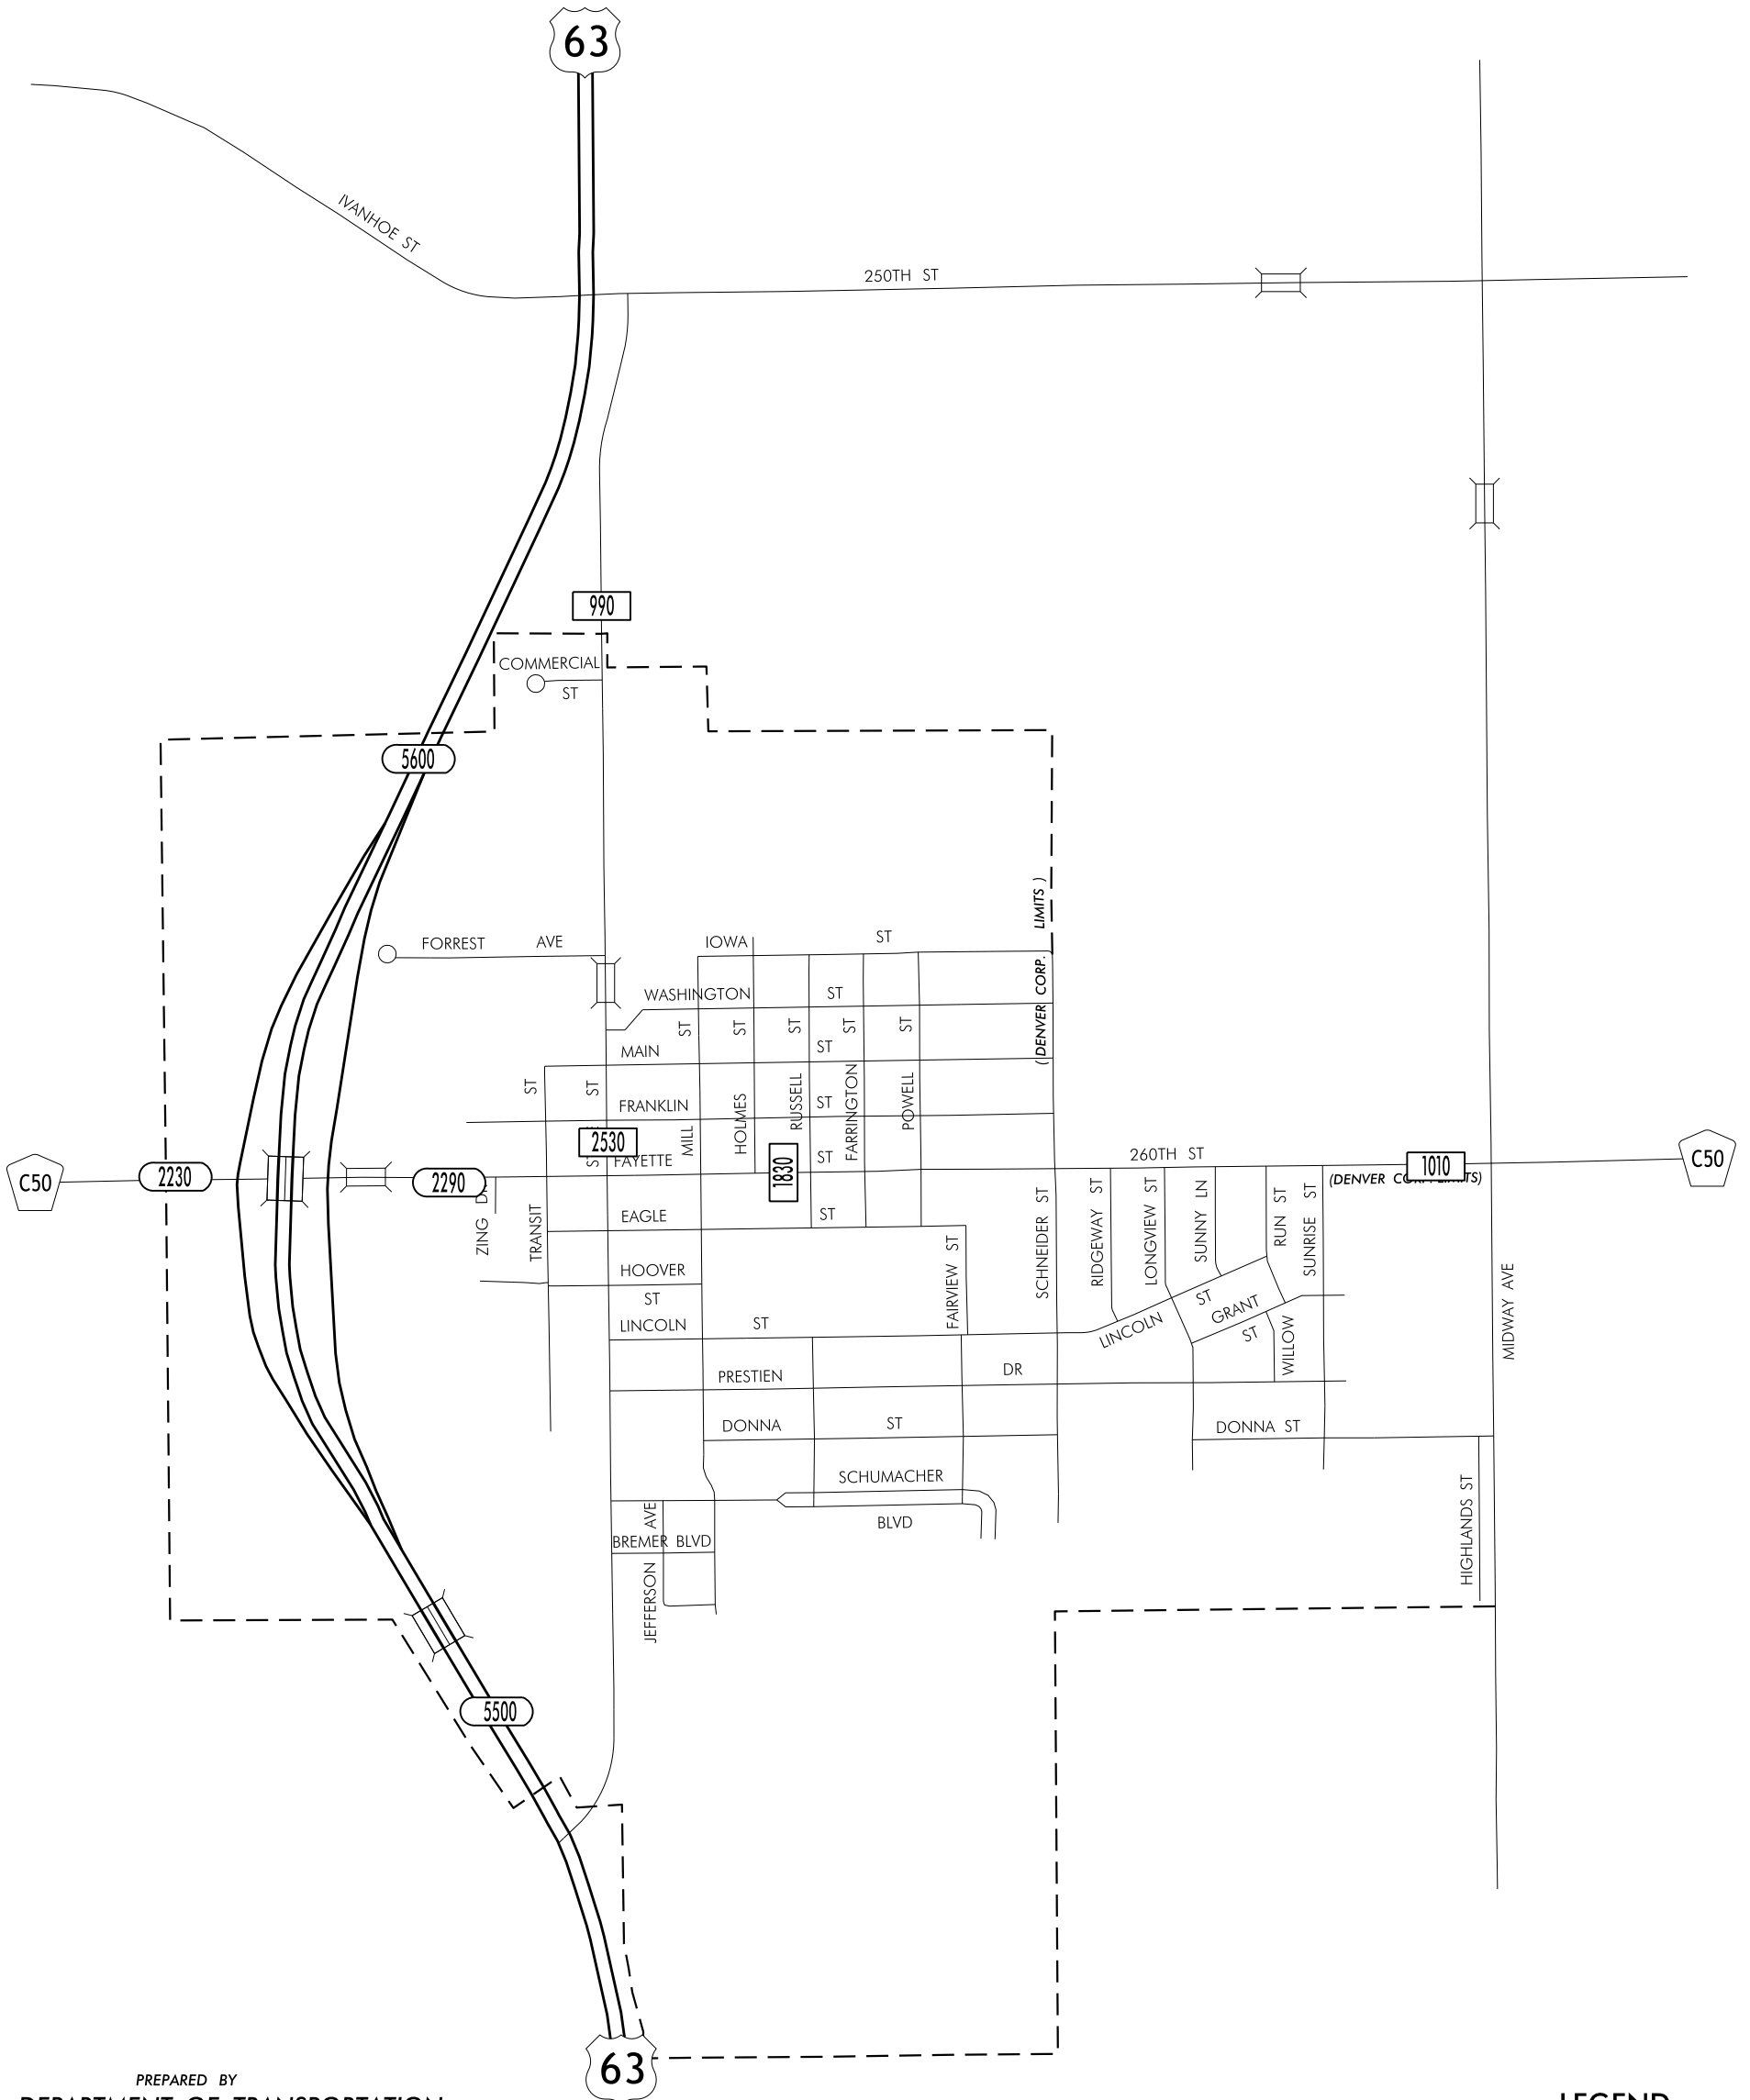

TRAFFIC FLOW MAP OF  
**DENVER**  
**BREMER COUNTY**  
**2013 ANNUAL AVERAGE DAILY TRAFFIC**

**LEGEND**

RECORDER ONLY   
 MANUAL COUNT 