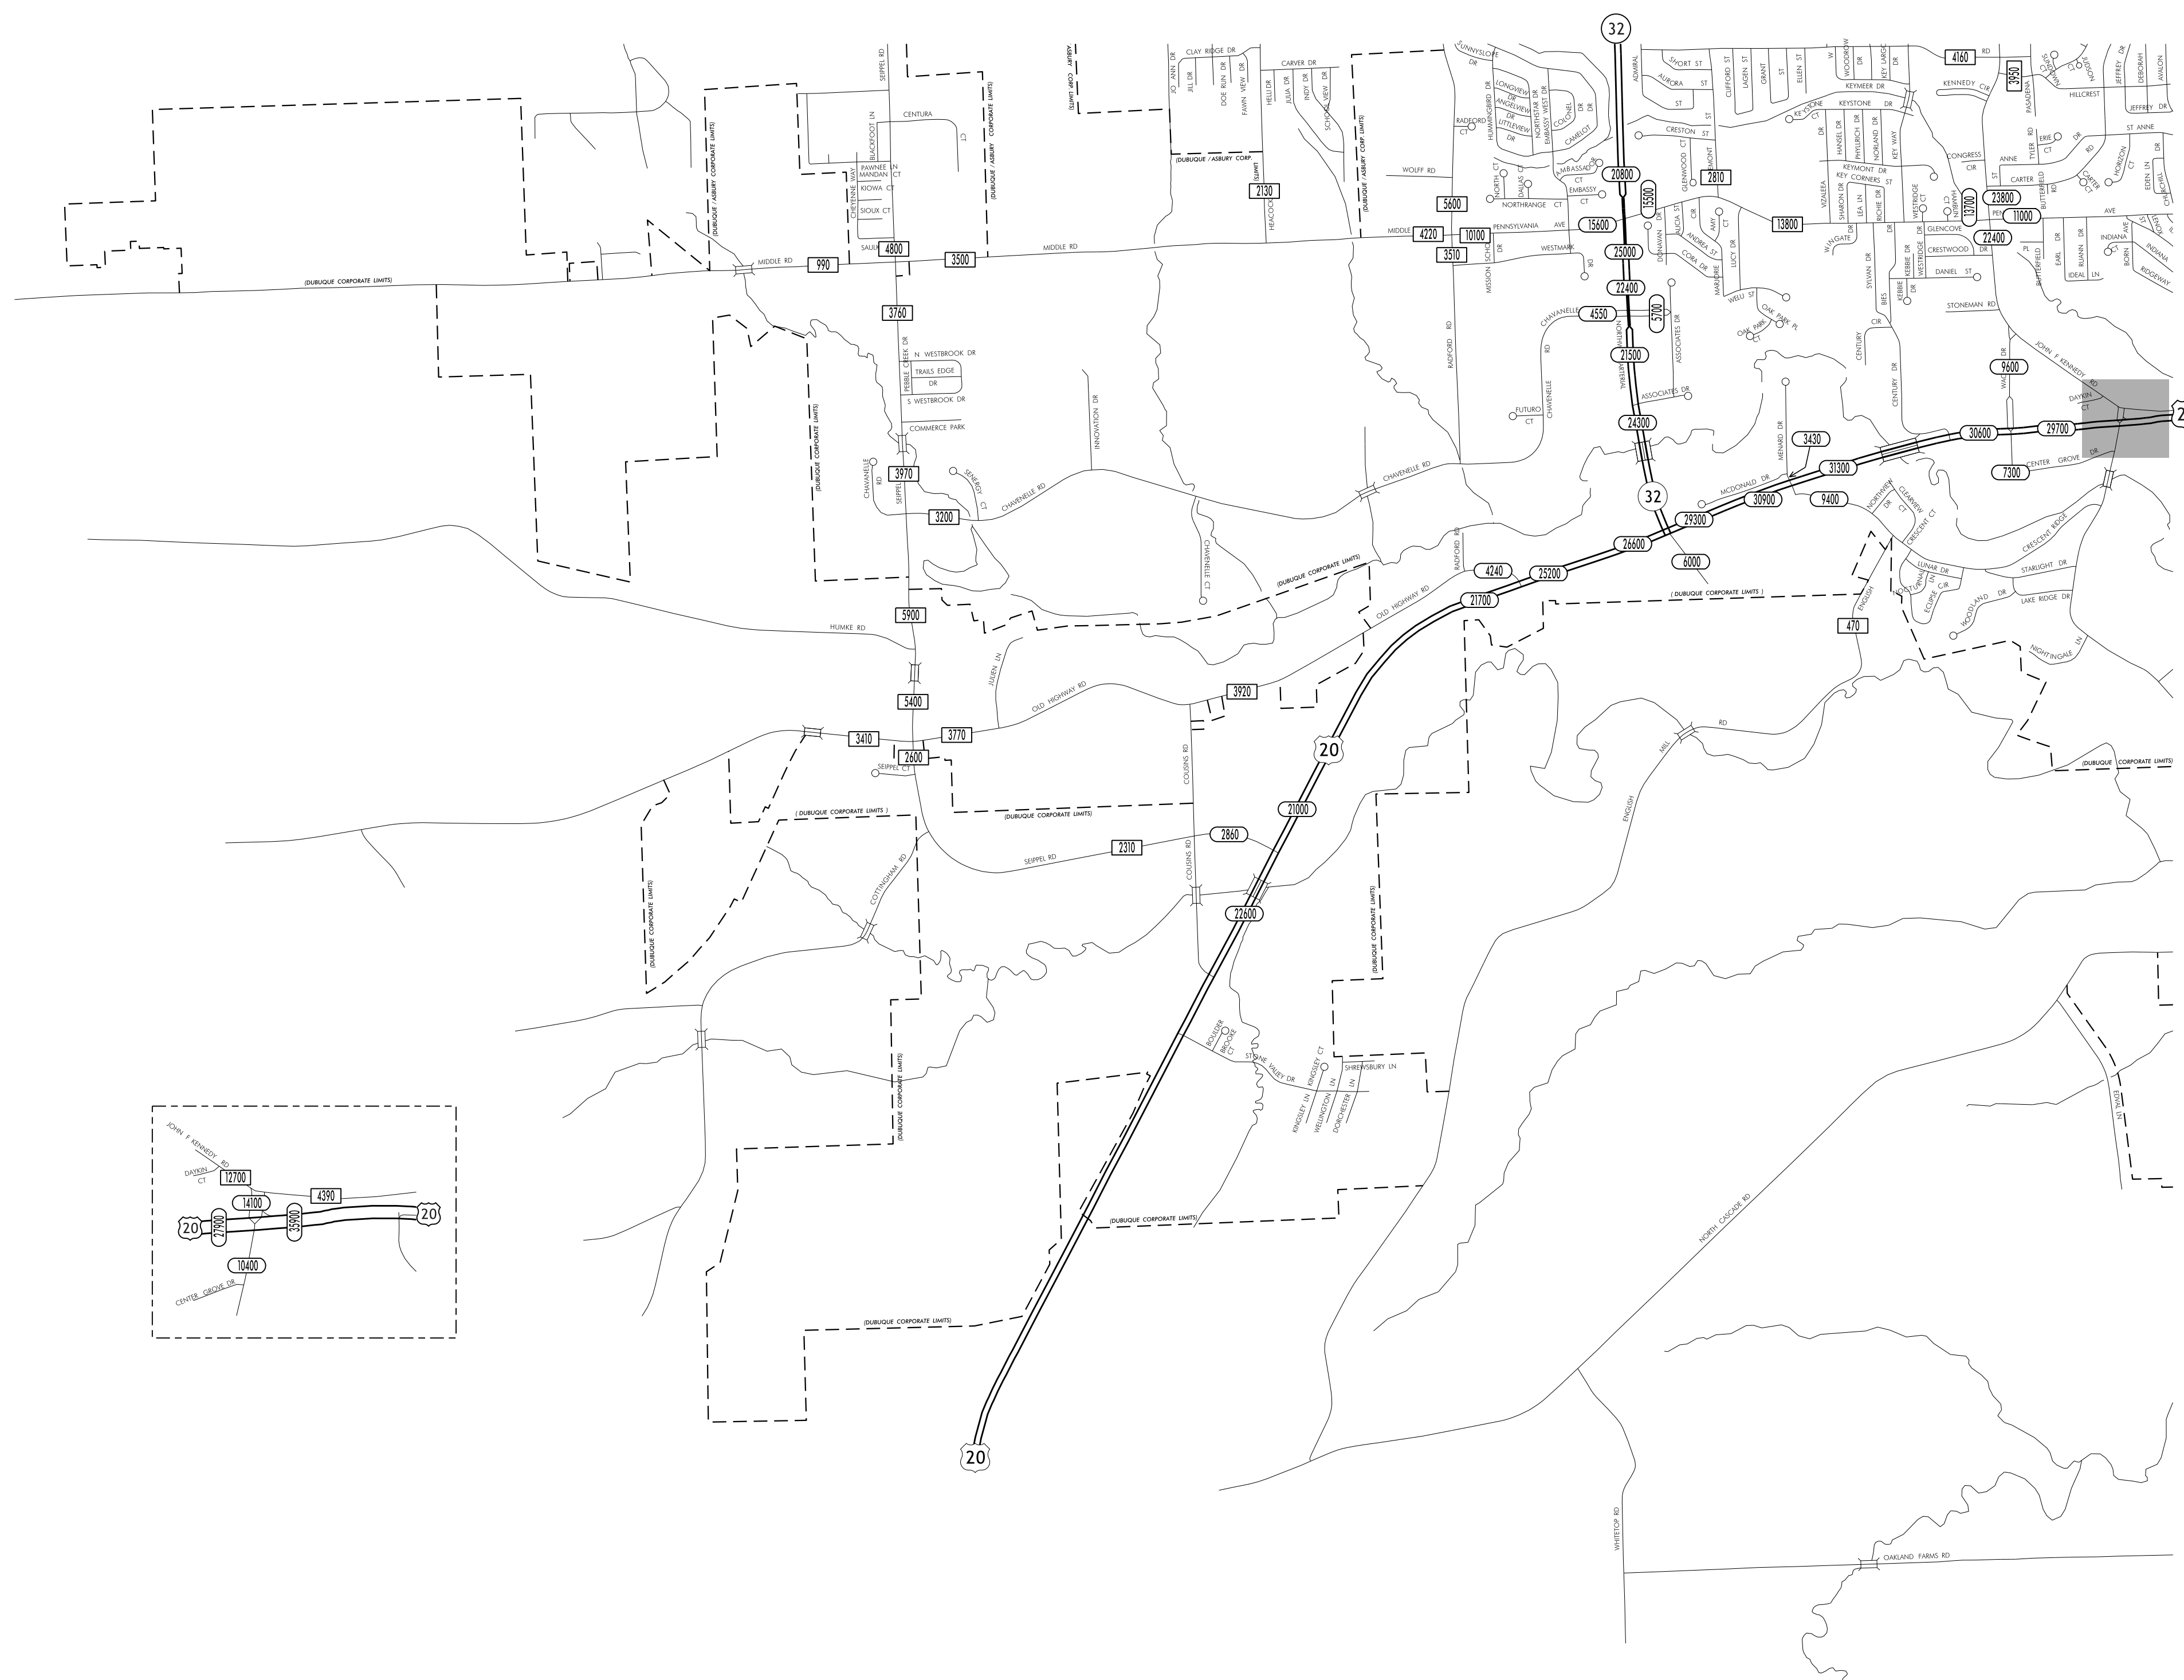

TRAFFIC FLOW MAP OF  
**DUBUQUE A**  
**DUBUQUE COUNTY**  
**2013 ANNUAL AVERAGE DAILY TRAFFIC**

TRAFFIC FLOW MAP OF  
**DUBUQUE B**  
**DUBUQUE COUNTY**  
**2013 ANNUAL AVERAGE DAILY TRAFFIC**

TRAFFIC FLOW MAP OF  
**DUBUQUE C**  
**DUBUQUE COUNTY**  
**2013 ANNUAL AVERAGE DAILY TRAFFIC**

TRAFFIC FLOW MAP OF  
**DUBUQUE D**  
**DUBUQUE COUNTY**  
 2013 ANNUAL AVERAGE DAILY TRAFFIC