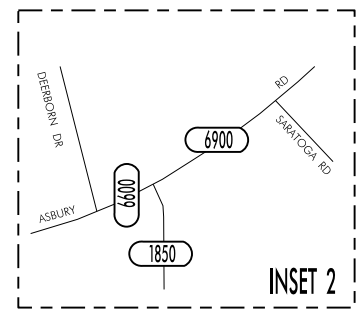

TRAFFIC FLOW MAP OF  
**DUBUQUE A**  
**DUBUQUE COUNTY**  
**2013 ANNUAL AVERAGE DAILY TRAFFIC**

TRAFFIC FLOW MAP OF  
**DUBUQUE B**  
**DUBUQUE COUNTY**  
**2013 ANNUAL AVERAGE DAILY TRAFFIC**

TRAFFIC FLOW MAP OF  
**DUBUQUE C**  
**DUBUQUE COUNTY**  
**2013 ANNUAL AVERAGE DAILY TRAFFIC**

TRAFFIC FLOW MAP OF  
**DUBUQUE D**  
**DUBUQUE COUNTY**  
 2013 ANNUAL AVERAGE DAILY TRAFFIC