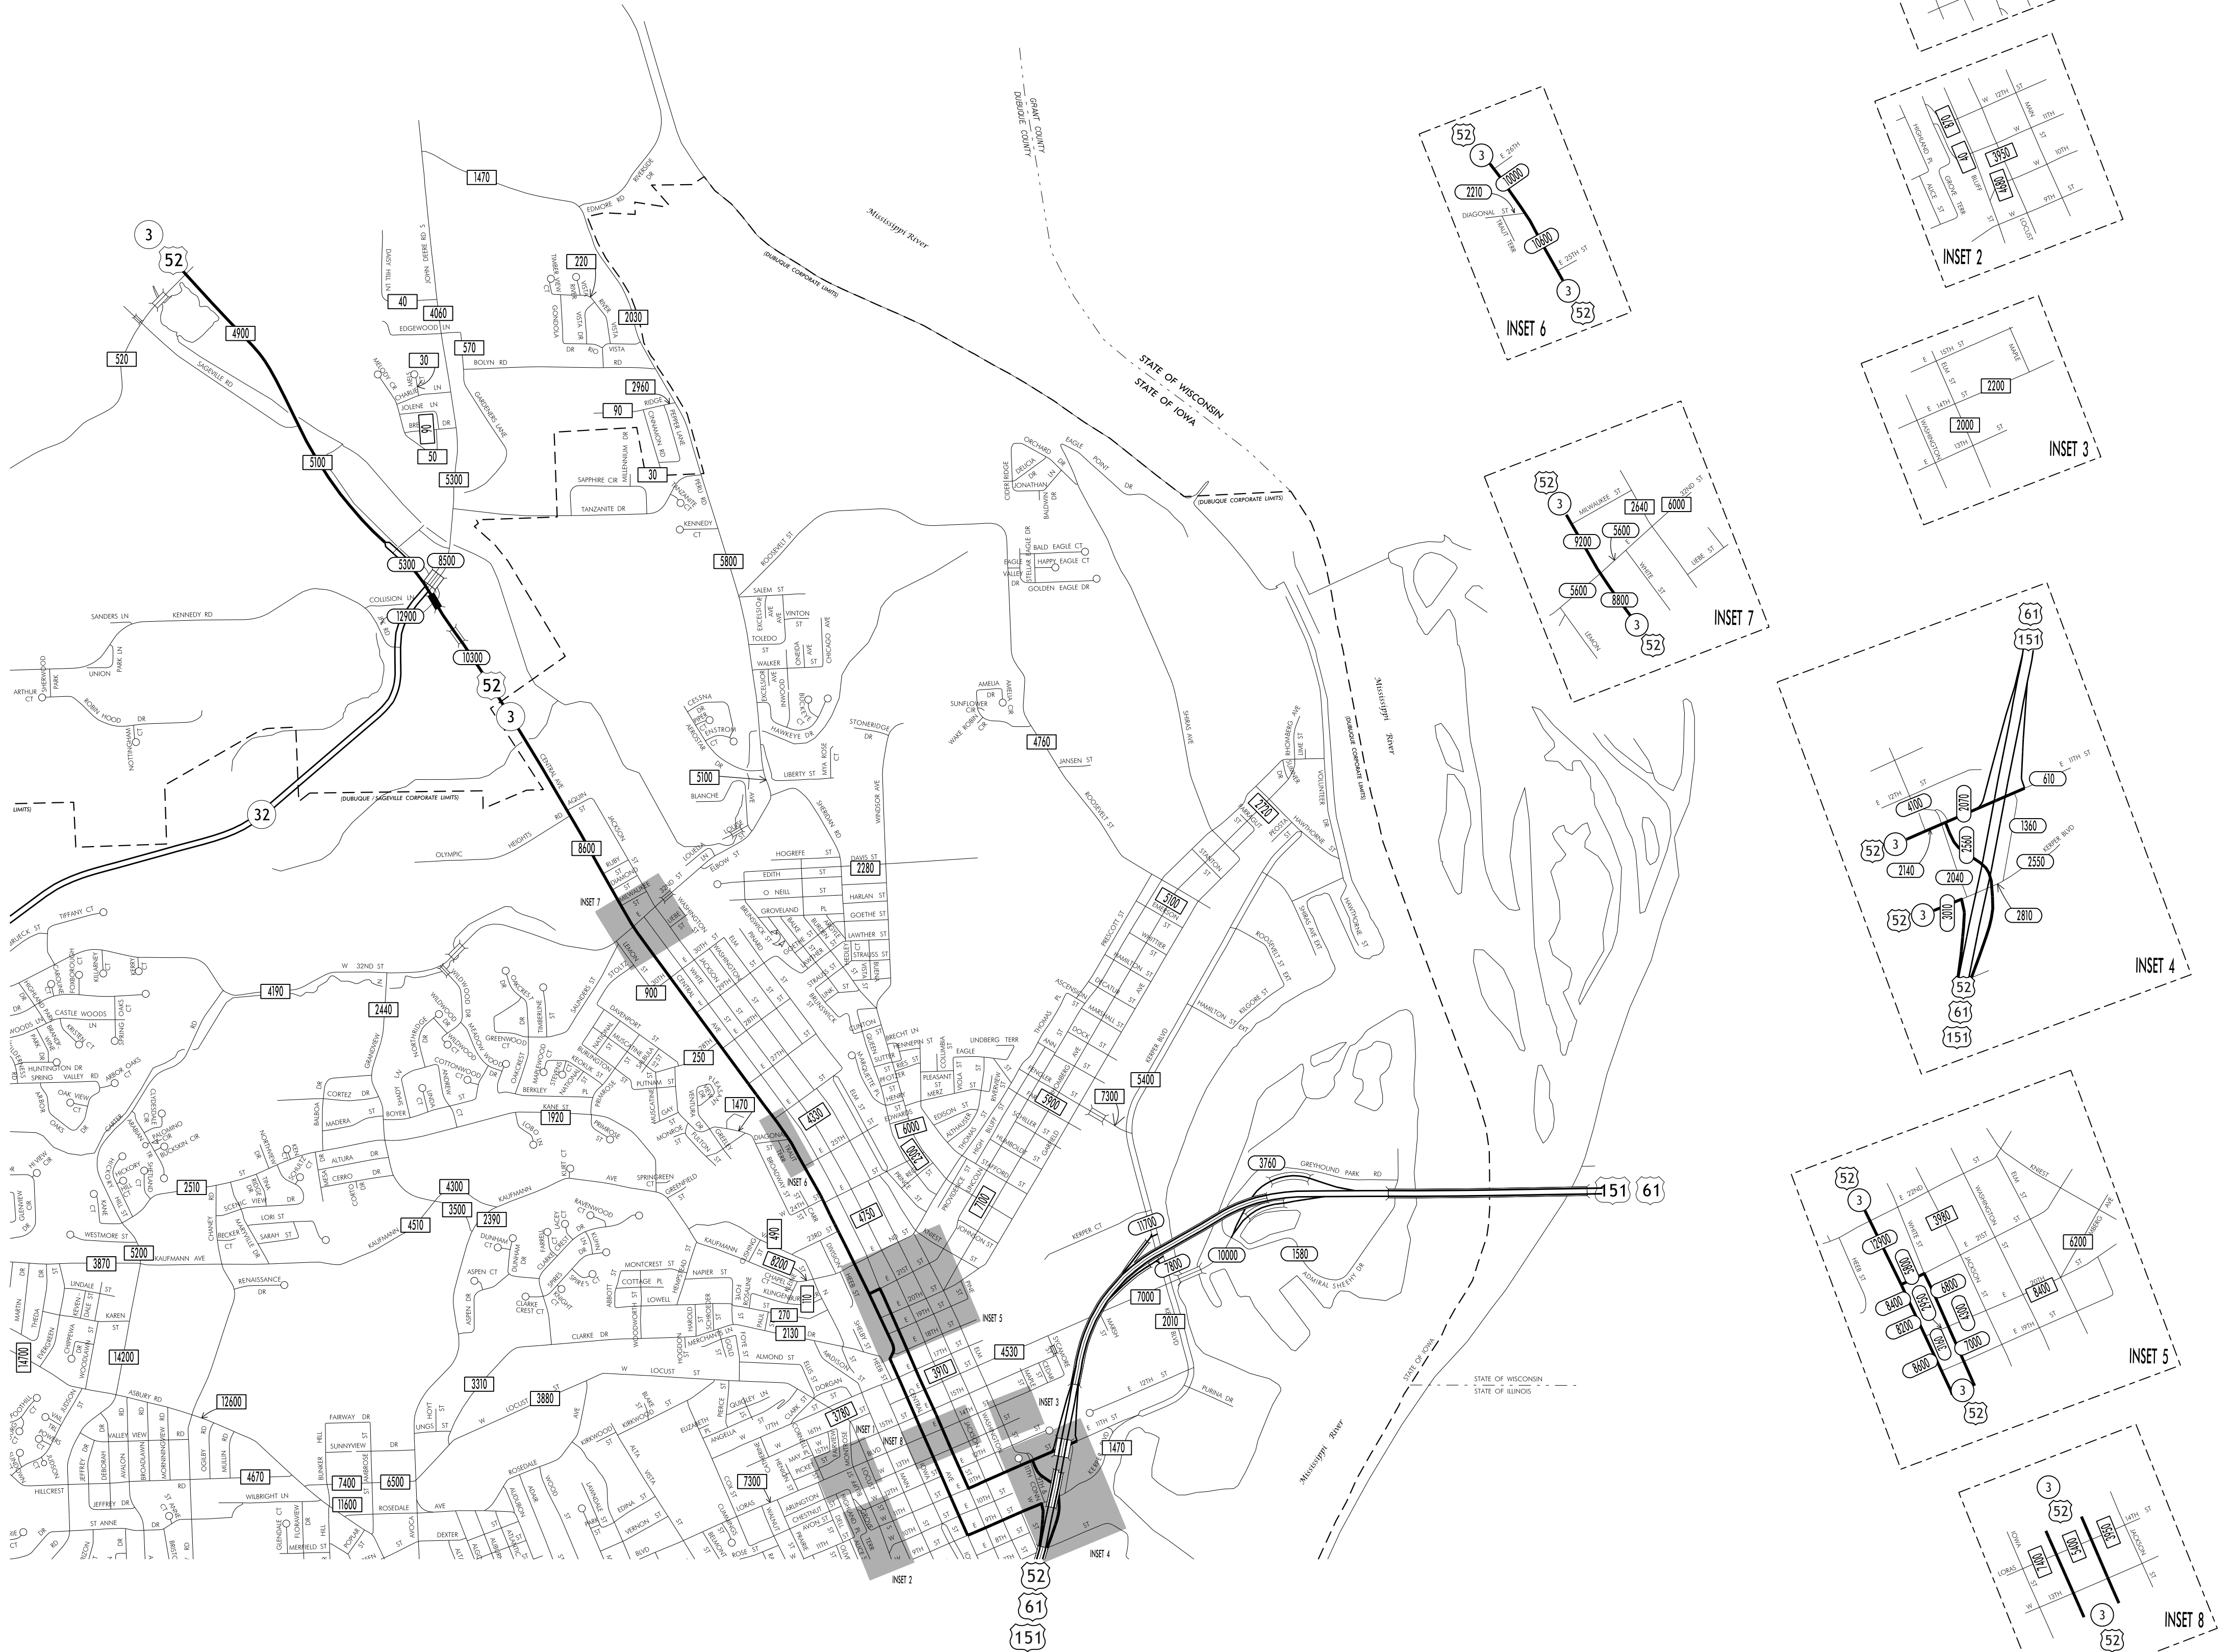

TRAFFIC FLOW MAP OF  
**DUBUQUE A**  
**DUBUQUE COUNTY**  
**2013 ANNUAL AVERAGE DAILY TRAFFIC**

TRAFFIC FLOW MAP OF  
**DUBUQUE B**  
**DUBUQUE COUNTY**  
**2013 ANNUAL AVERAGE DAILY TRAFFIC**

TRAFFIC FLOW MAP OF  
**DUBUQUE C**  
**DUBUQUE COUNTY**  
**2013 ANNUAL AVERAGE DAILY TRAFFIC**

TRAFFIC FLOW MAP OF  
**DUBUQUE D**  
**DUBUQUE COUNTY**  
 2013 ANNUAL AVERAGE DAILY TRAFFIC