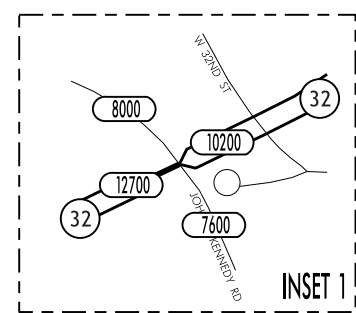

TRAFFIC FLOW MAP OF  
**DUBUQUE A**  
**DUBUQUE COUNTY**  
**2013 ANNUAL AVERAGE DAILY TRAFFIC**

TRAFFIC FLOW MAP OF  
**DUBUQUE B**  
**DUBUQUE COUNTY**  
**2013 ANNUAL AVERAGE DAILY TRAFFIC**

TRAFFIC FLOW MAP OF  
**DUBUQUE C**  
**DUBUQUE COUNTY**  
**2013 ANNUAL AVERAGE DAILY TRAFFIC**

TRAFFIC FLOW MAP OF  
**DUBUQUE D**  
**DUBUQUE COUNTY**  
 2013 ANNUAL AVERAGE DAILY TRAFFIC