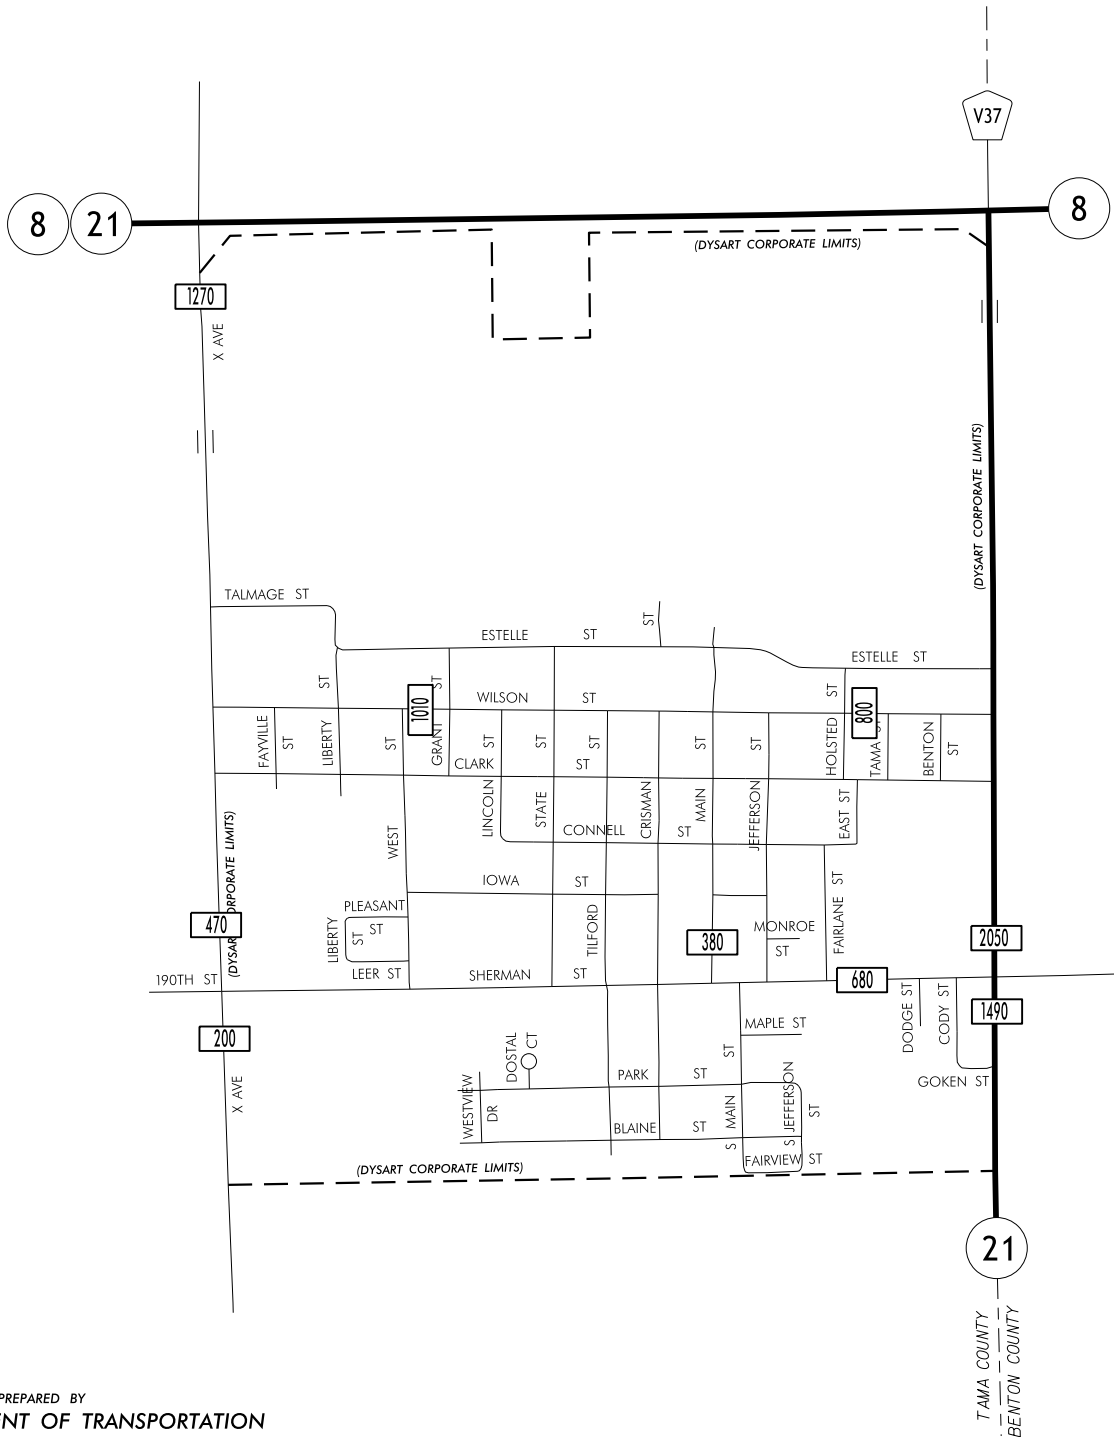

TRAFFIC FLOW MAP OF
DYSART
TAMA COUNTY
2013 ANNUAL AVERAGE DAILY TRAFFIC

LEGEND

- RECORDED ONLY
- MANUAL COUNT