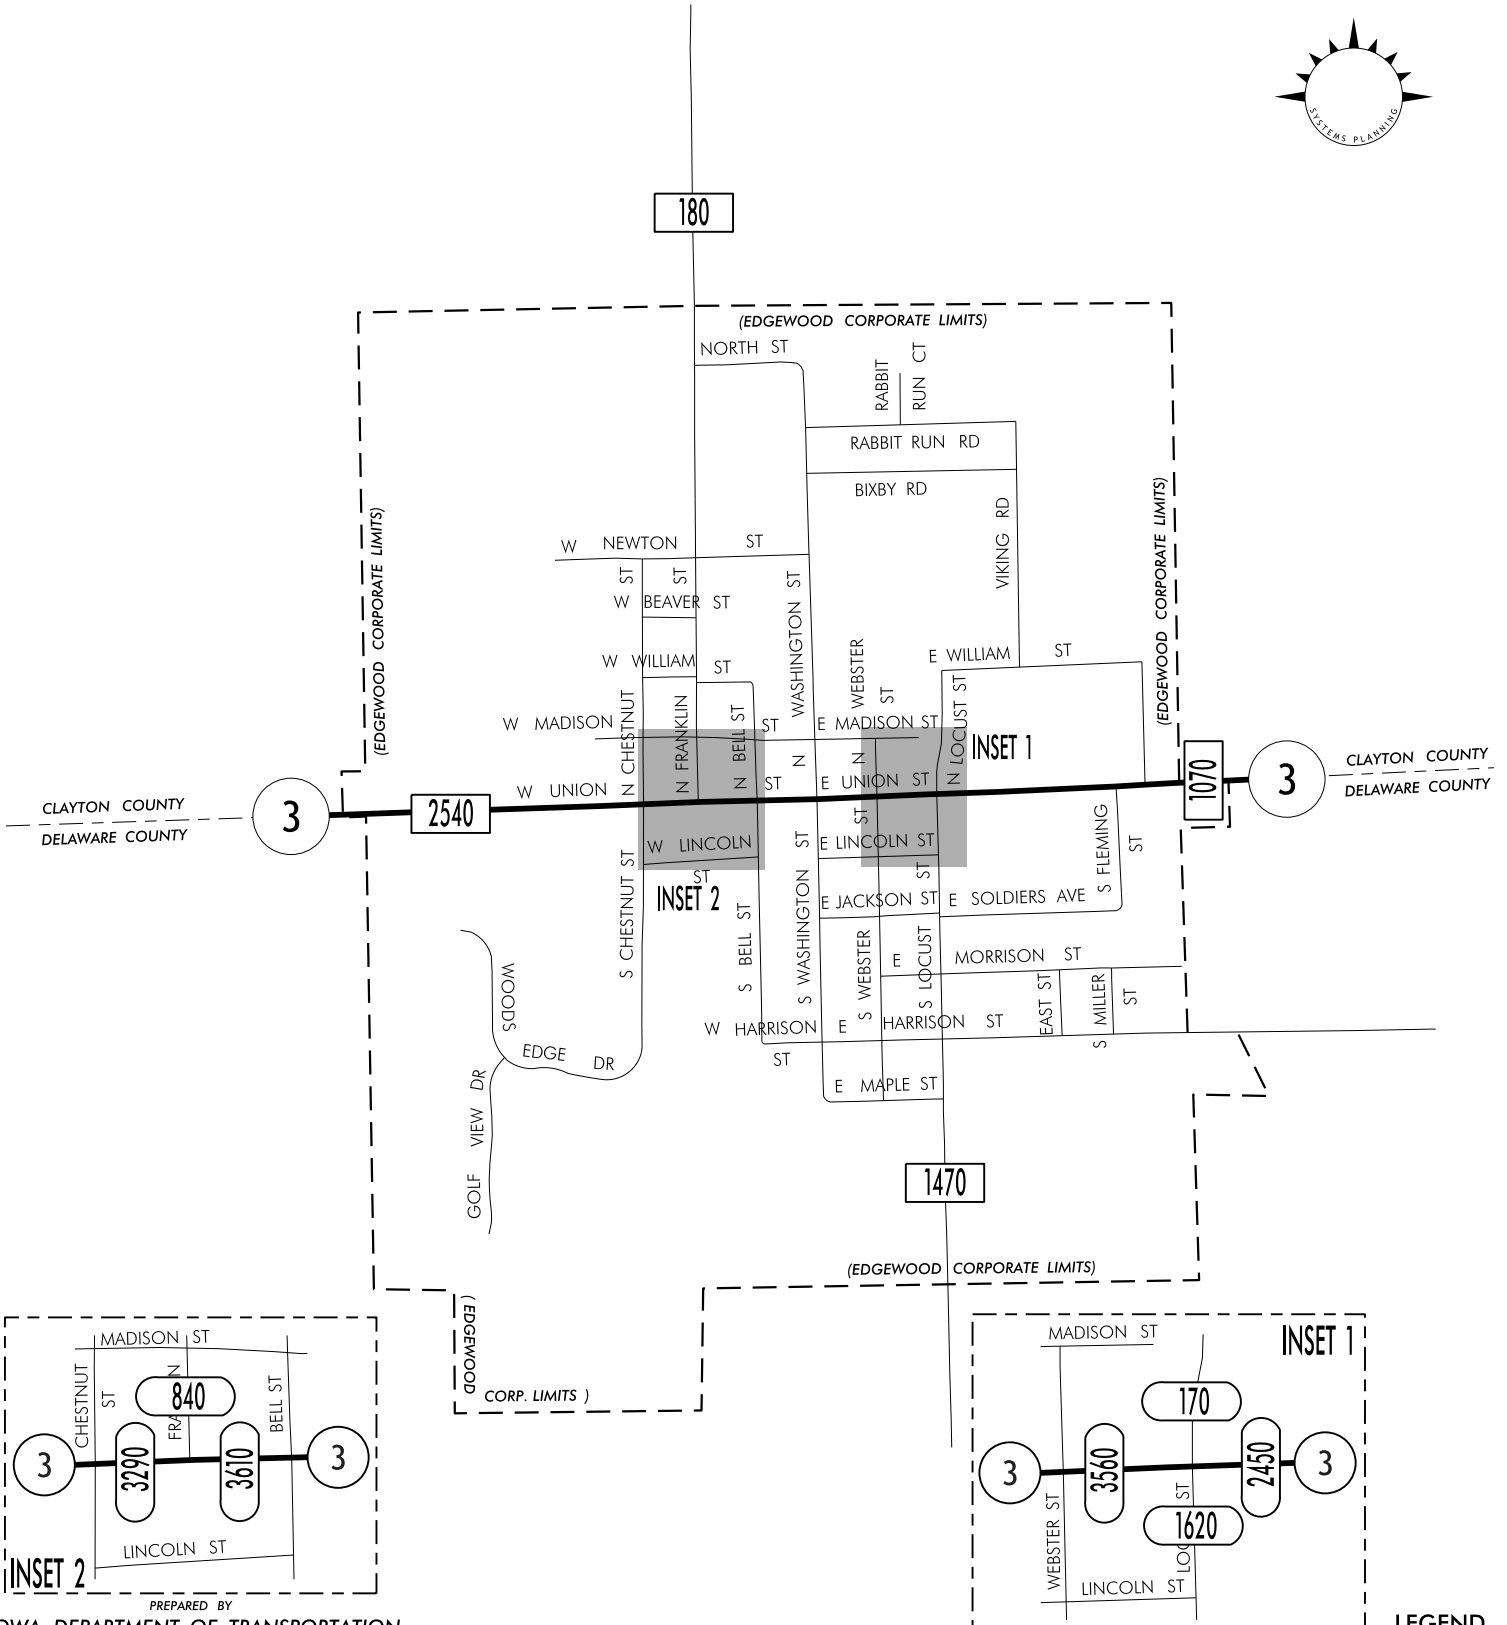

TRAFFIC FLOW MAP OF  
**EDGEWOOD**  
**CLAYTON COUNTY**  
**2013 ANNUAL AVERAGE DAILY TRAFFIC**

**LEGEND**

RECORDER ONLY   
 MANUAL COUNT 