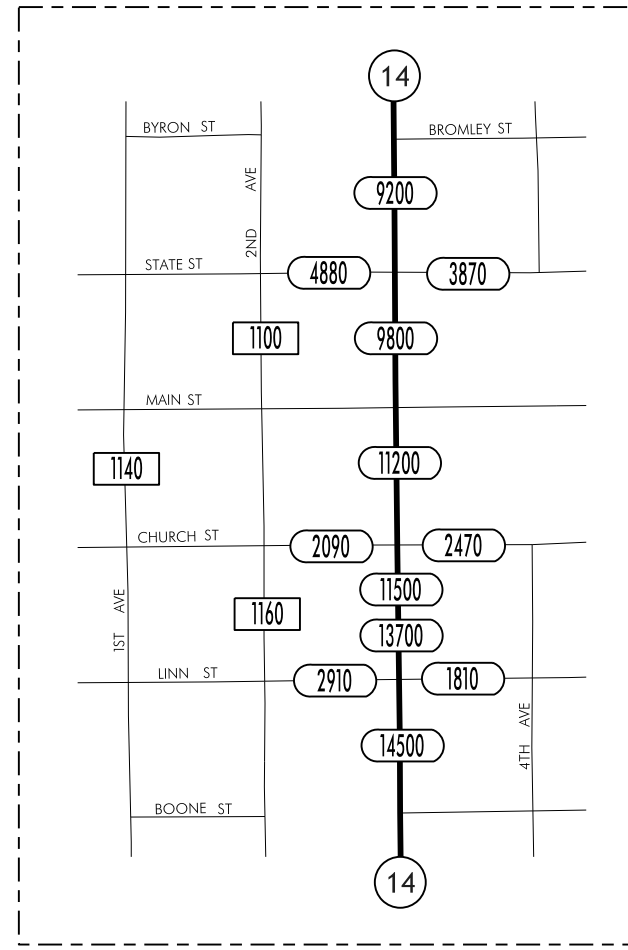

TRAFFIC FLOW MAP OF
MARSHALLTOWN A
MARSHALL COUNTY
 2013 ANNUAL AVERAGE DAILY TRAFFIC

TRAFFIC FLOW MAP OF
MARSHALLTOWN B
MARSHALL COUNTY
2013 ANNUAL AVERAGE DAILY TRAFFIC