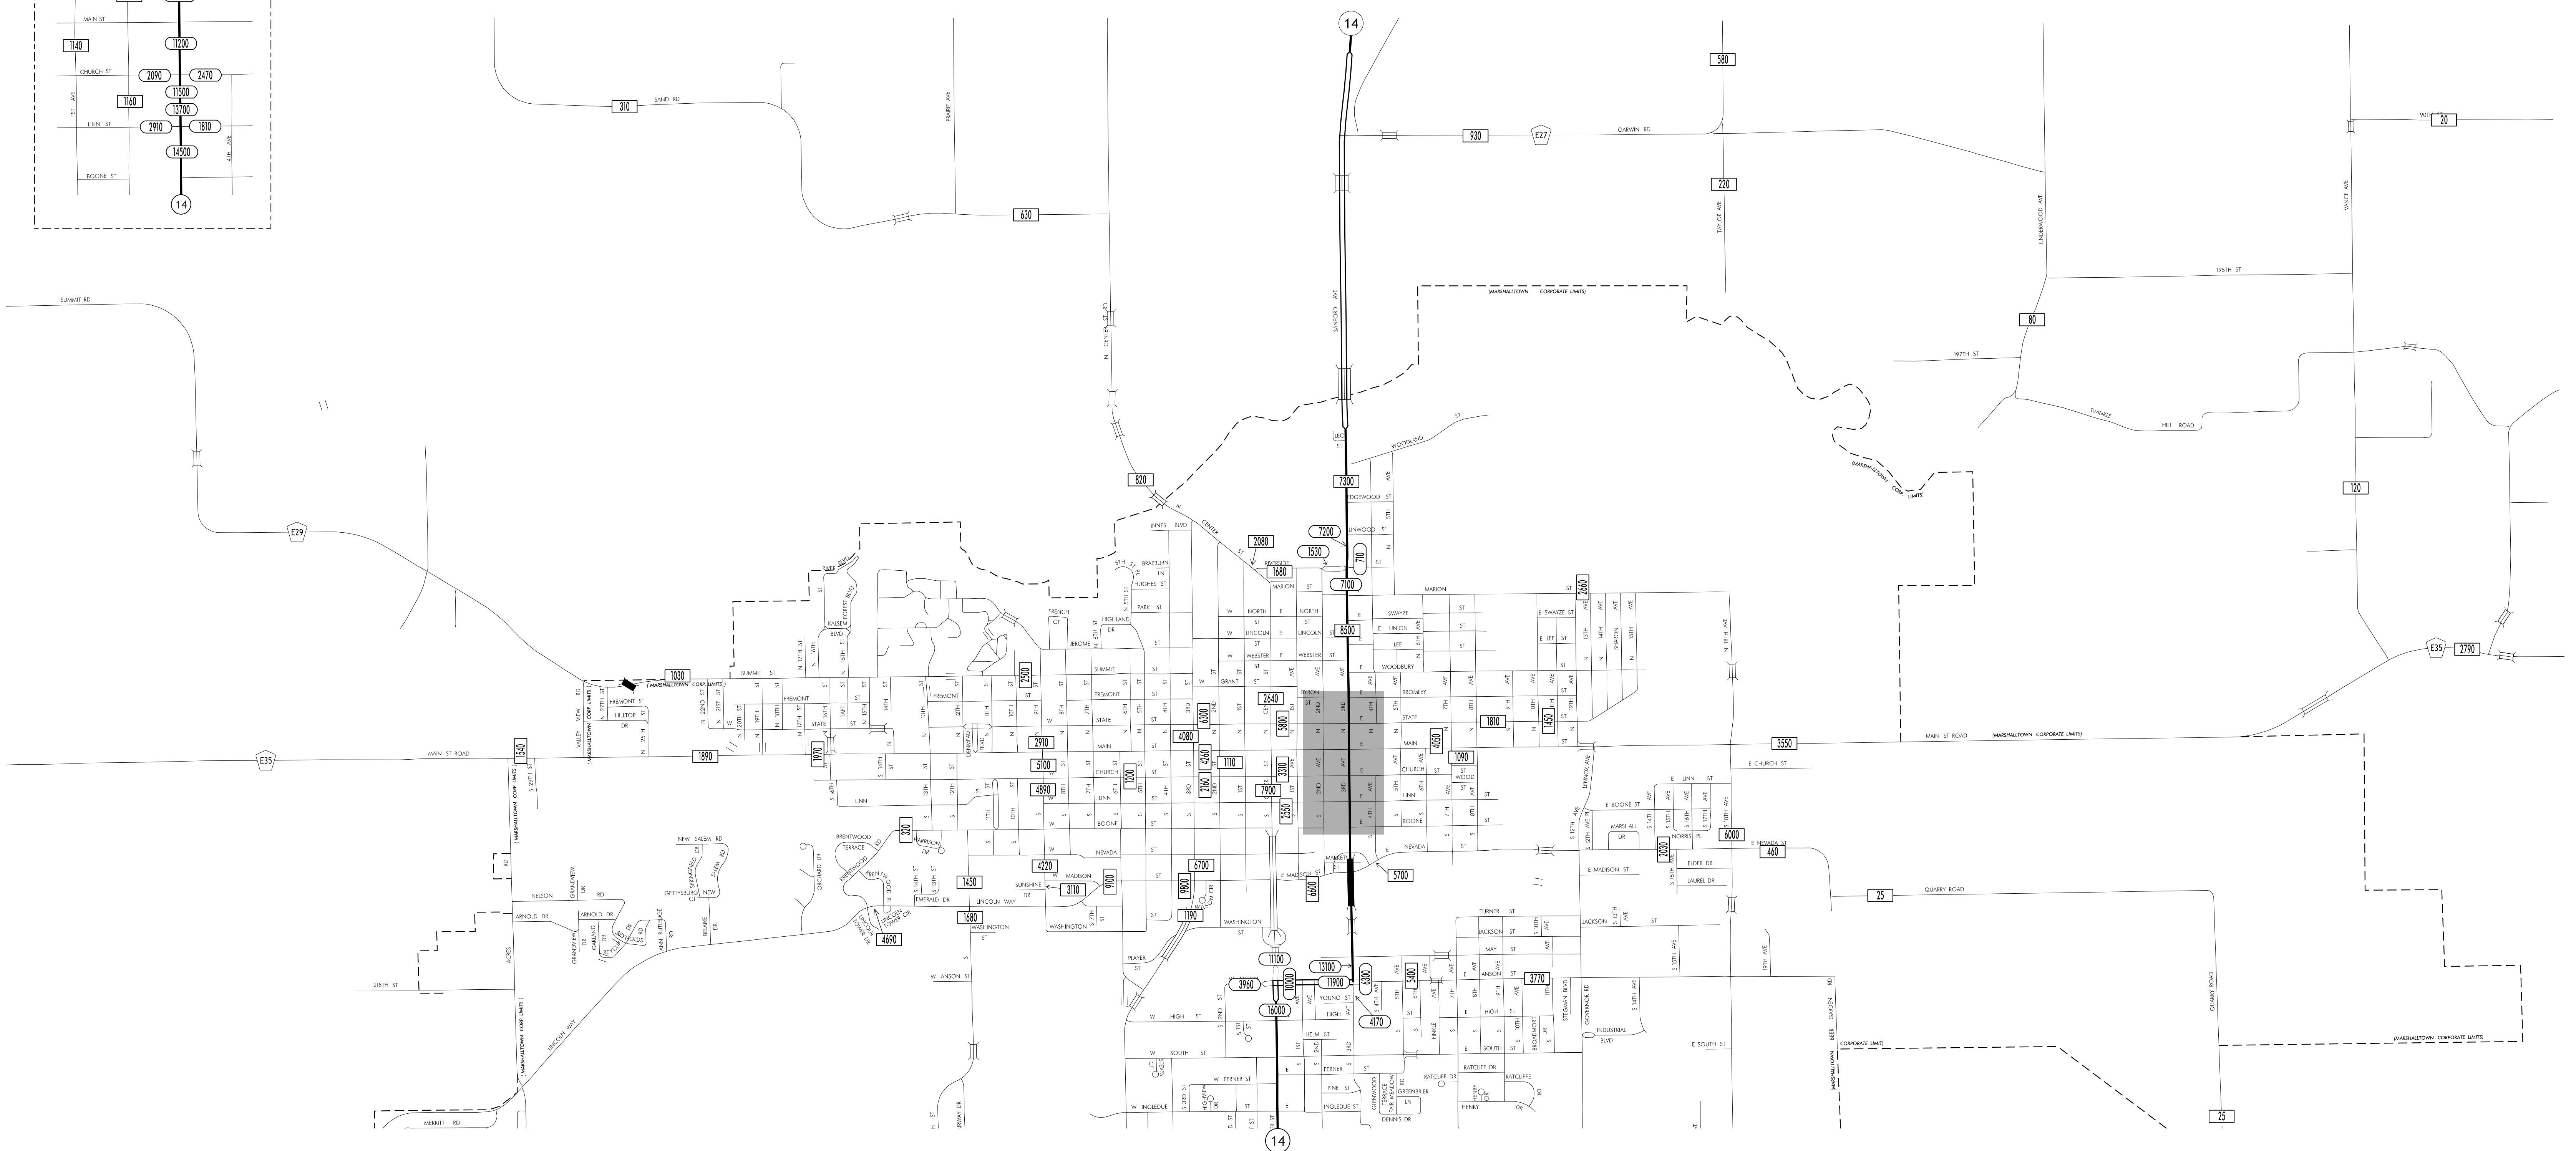

TRAFFIC FLOW MAP OF
MARSHALLTOWN A
MARSHALL COUNTY
 2013 ANNUAL AVERAGE DAILY TRAFFIC

TRAFFIC FLOW MAP OF
MARSHALLTOWN B
MARSHALL COUNTY
2013 ANNUAL AVERAGE DAILY TRAFFIC