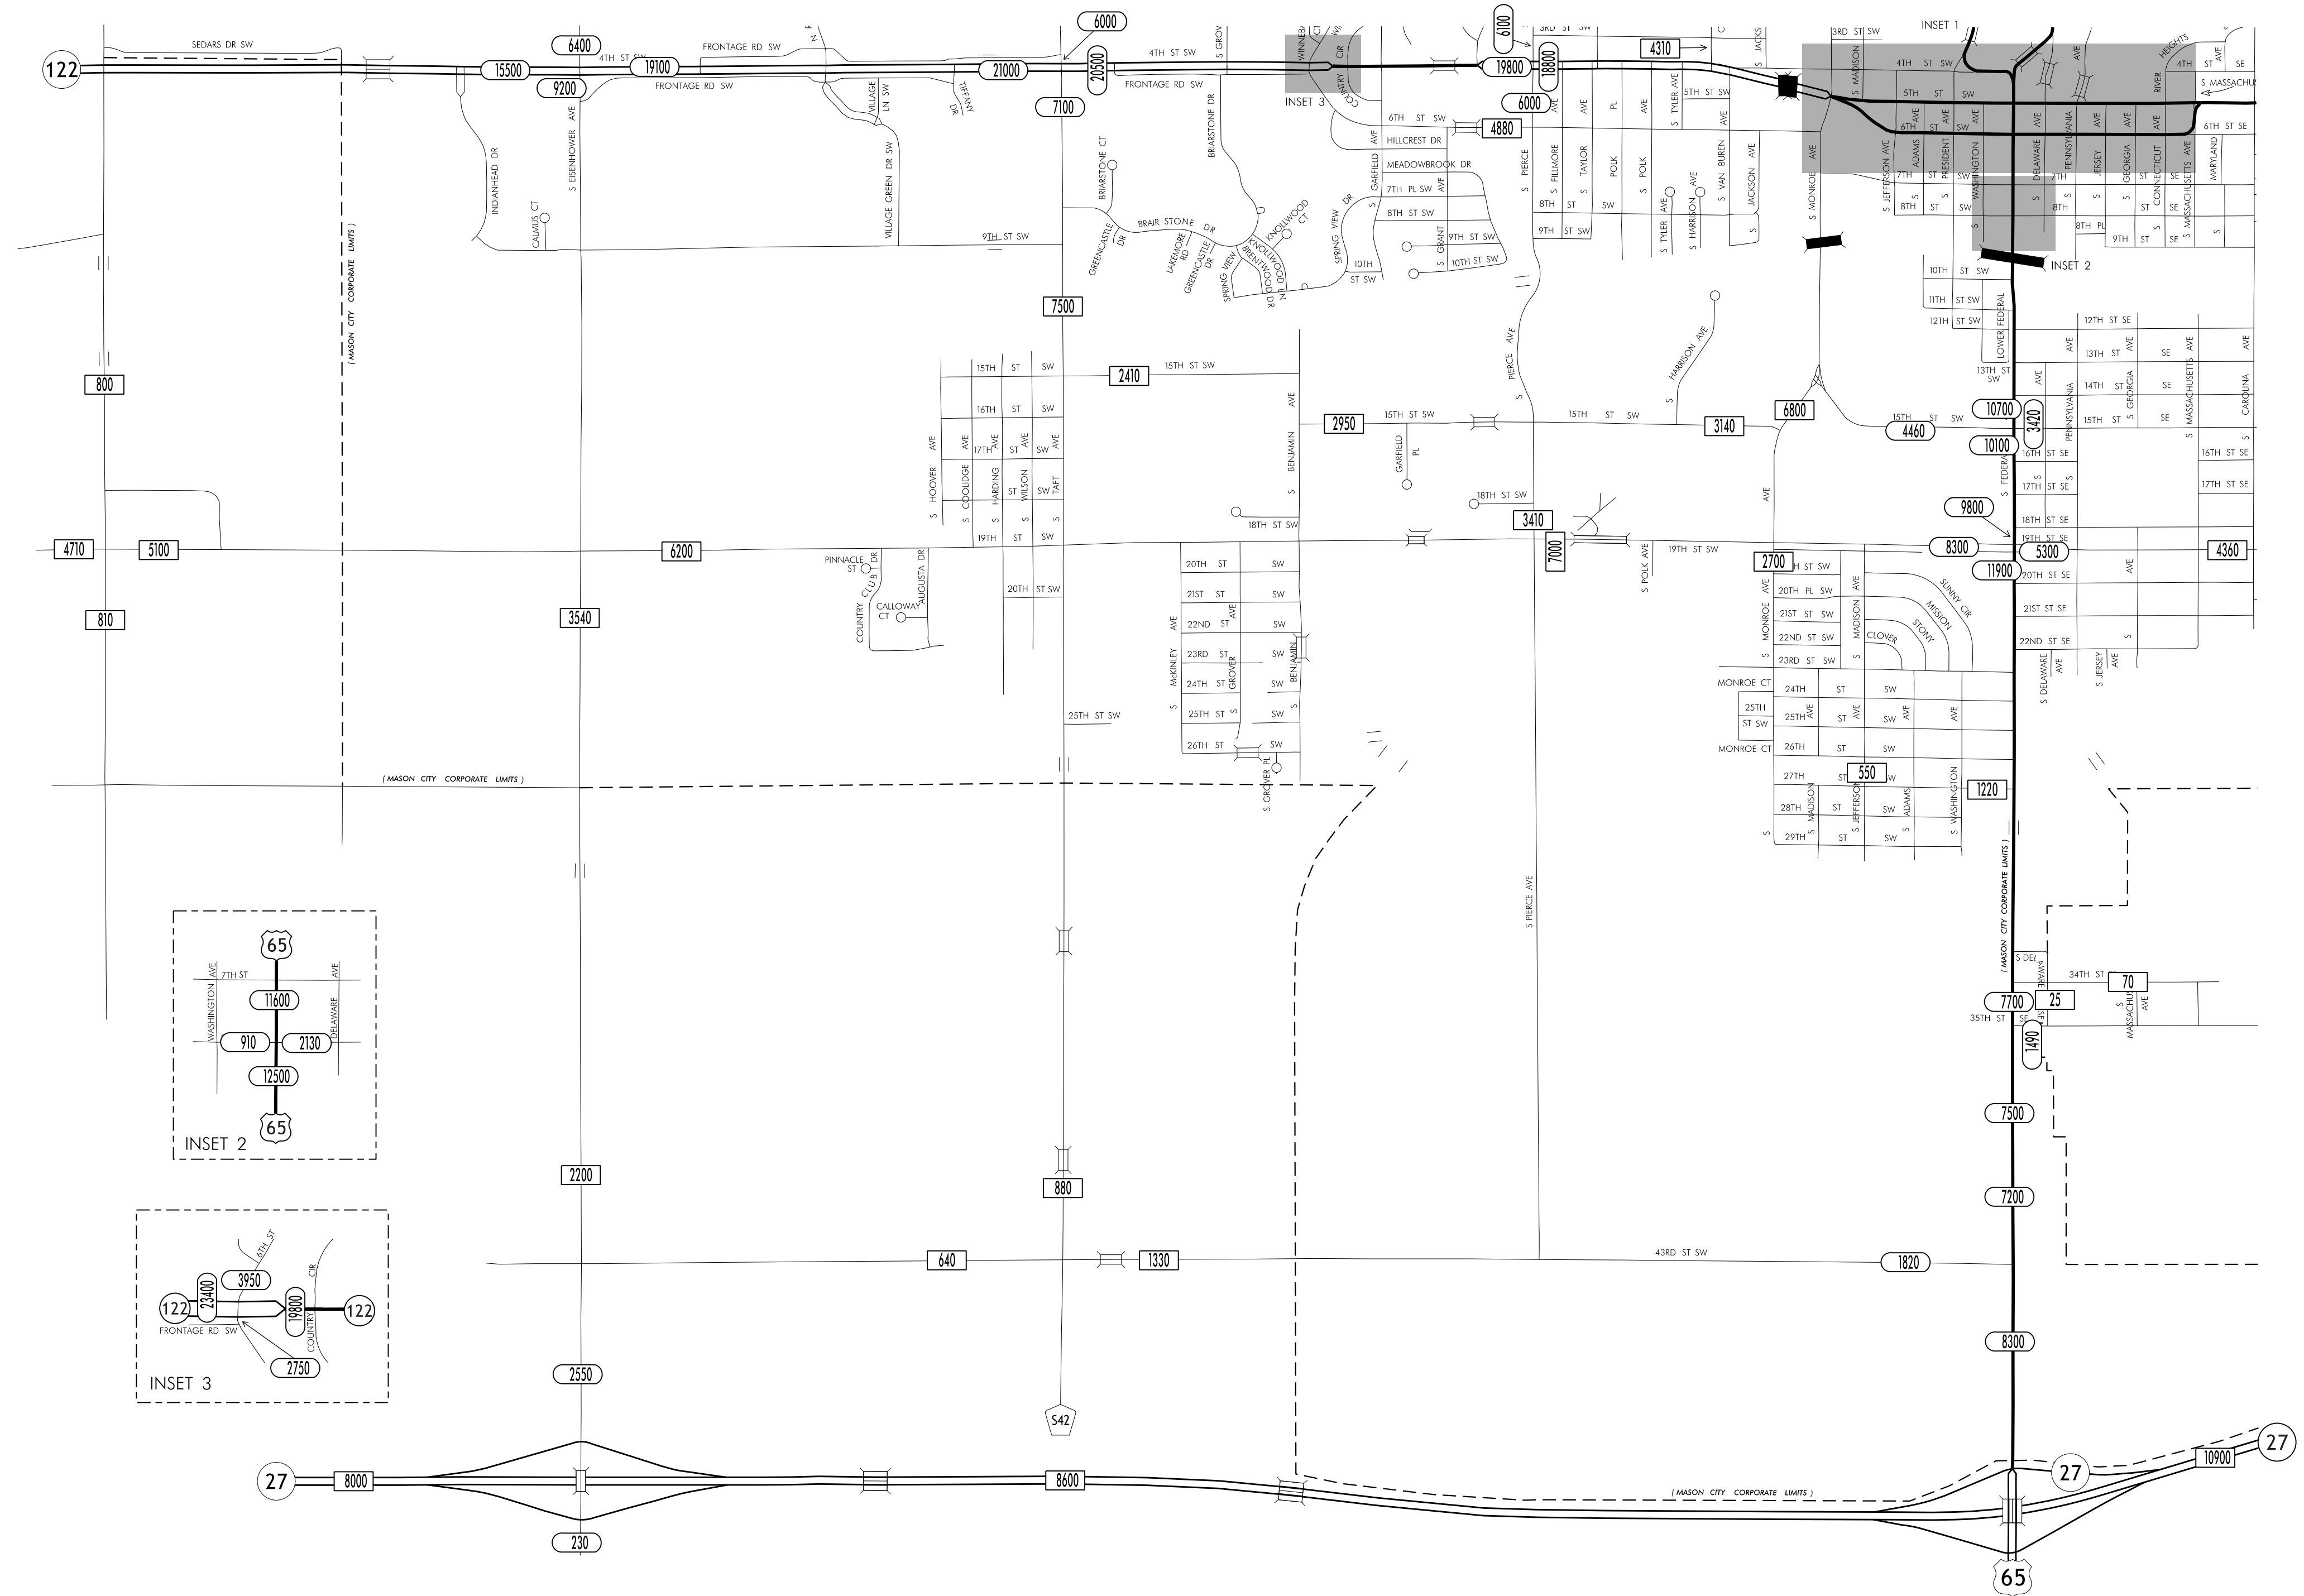

TRAFFIC FLOW MAP OF
MASON CITY A
CERRO GORDO COUNTY
2013 ANNUAL AVERAGE DAILY TRAFFIC

TRAFFIC FLOW MAP OF

MASON CITY B

CERRO GORDO COUNTY

2013 ANNUAL AVERAGE DAILY TRAFFIC

**TRAFFIC FLOW MAP OF
MASON CITY D
CERRO GORDO COUNTY
2013 ANNUAL AVERAGE DAILY TRAFFIC**