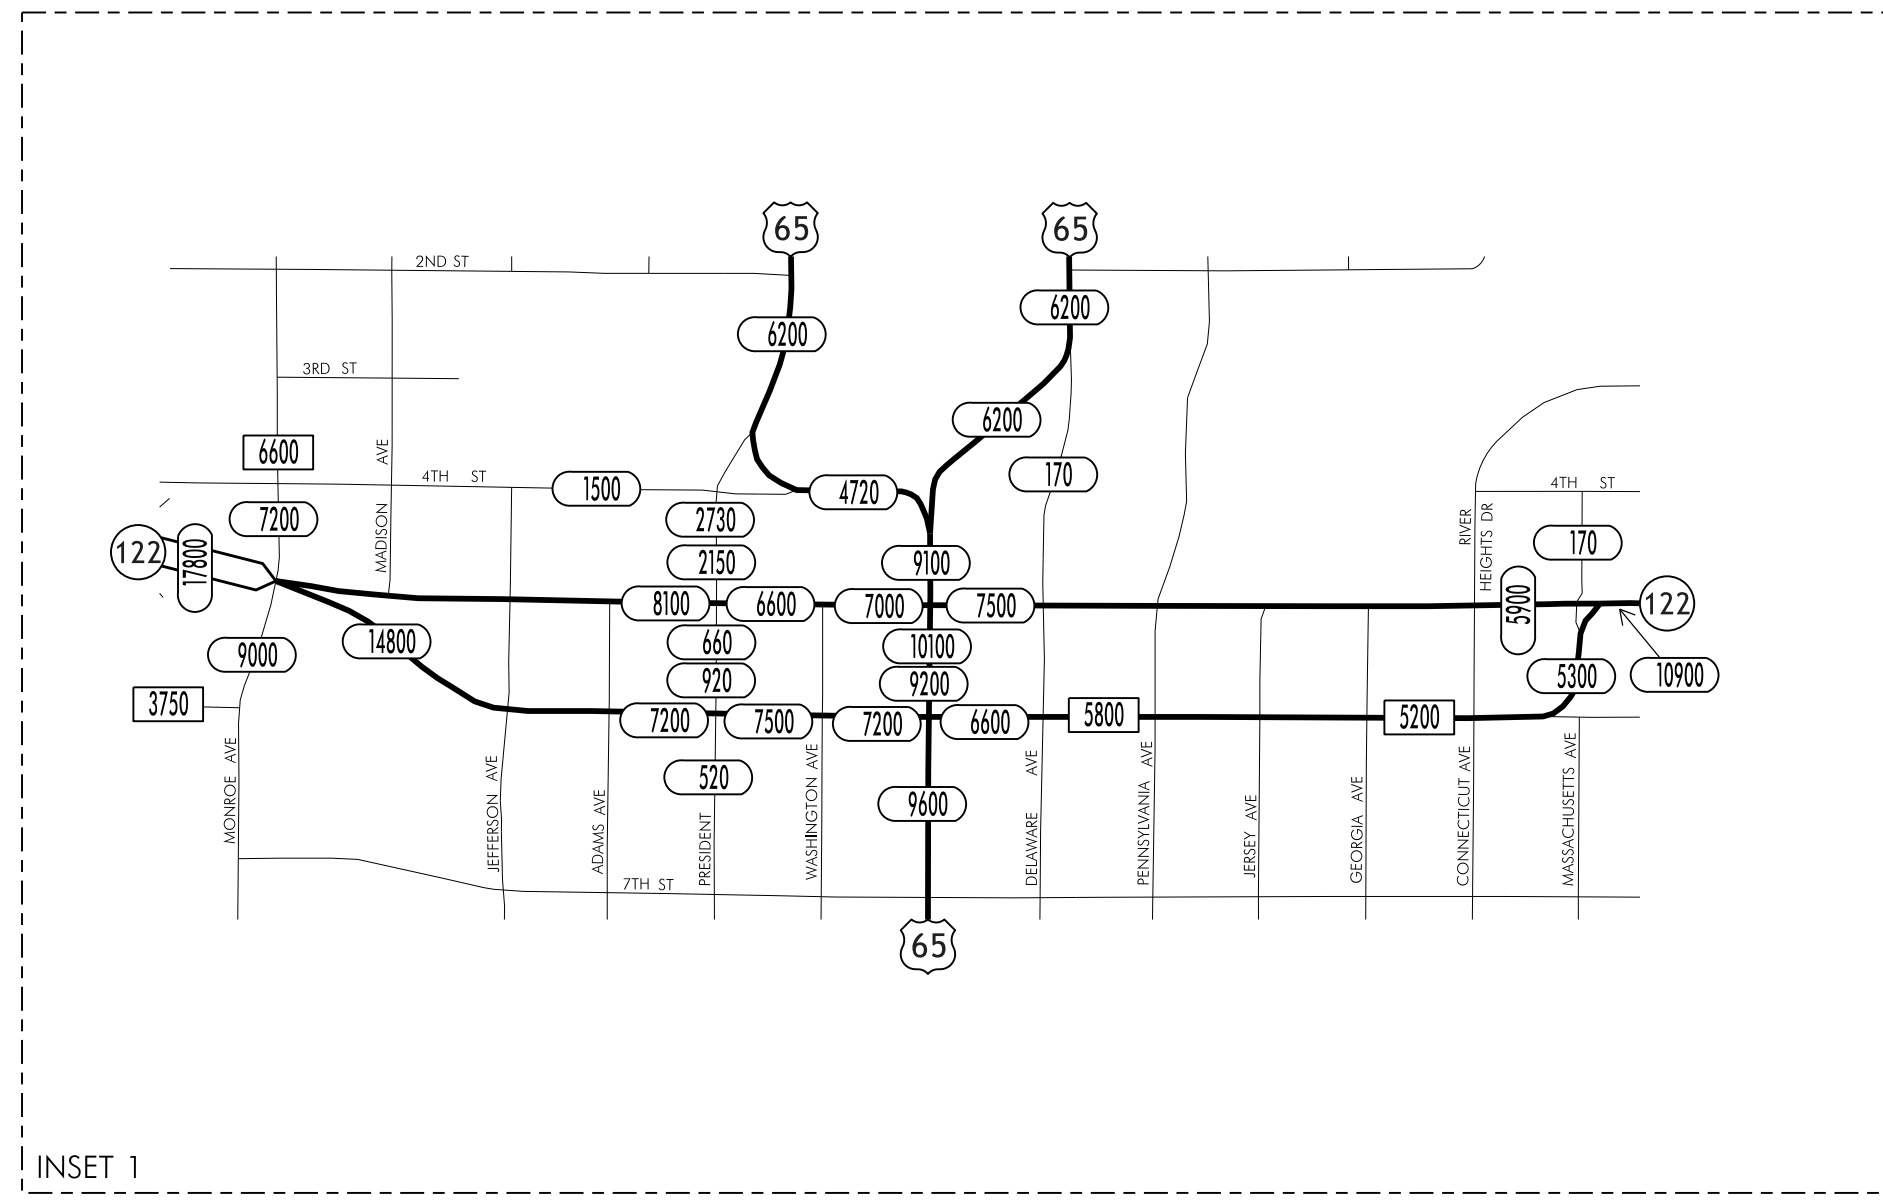

TRAFFIC FLOW MAP OF
MASON CITY A
CERRO GORDO COUNTY
2013 ANNUAL AVERAGE DAILY TRAFFIC

TRAFFIC FLOW MAP OF

MASON CITY B

CERRO GORDO COUNTY

2013 ANNUAL AVERAGE DAILY TRAFFIC

**TRAFFIC FLOW MAP OF
MASON CITY D
CERRO GORDO COUNTY
2013 ANNUAL AVERAGE DAILY TRAFFIC**