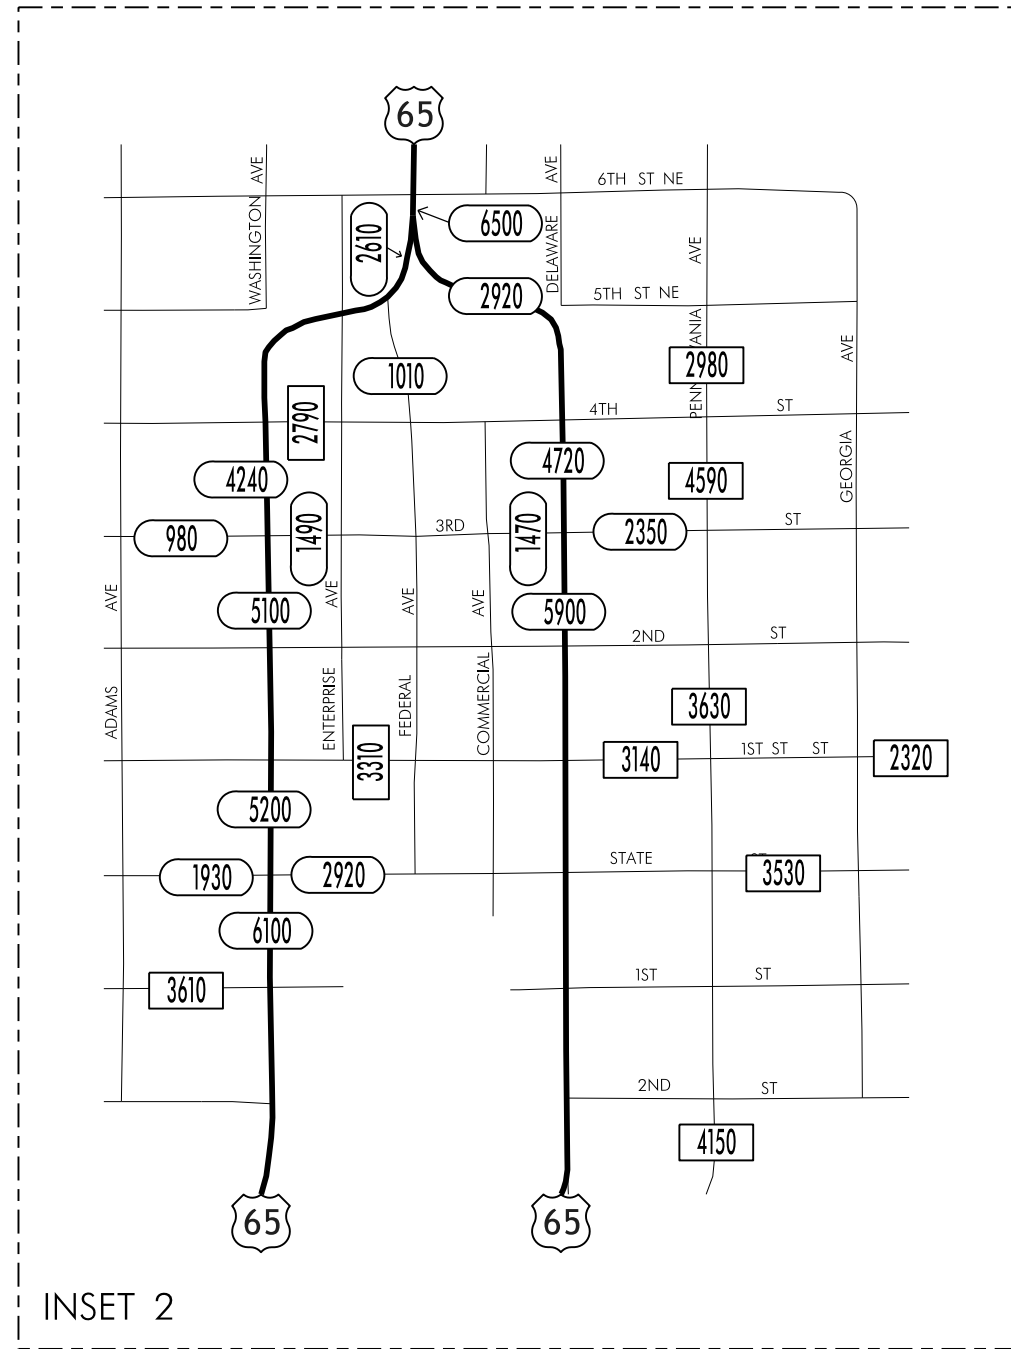

TRAFFIC FLOW MAP OF
MASON CITY A
CERRO GORDO COUNTY
2013 ANNUAL AVERAGE DAILY TRAFFIC

TRAFFIC FLOW MAP OF

MASON CITY B

CERRO GORDO COUNTY

2013 ANNUAL AVERAGE DAILY TRAFFIC

**TRAFFIC FLOW MAP OF
MASON CITY D
CERRO GORDO COUNTY
2013 ANNUAL AVERAGE DAILY TRAFFIC**