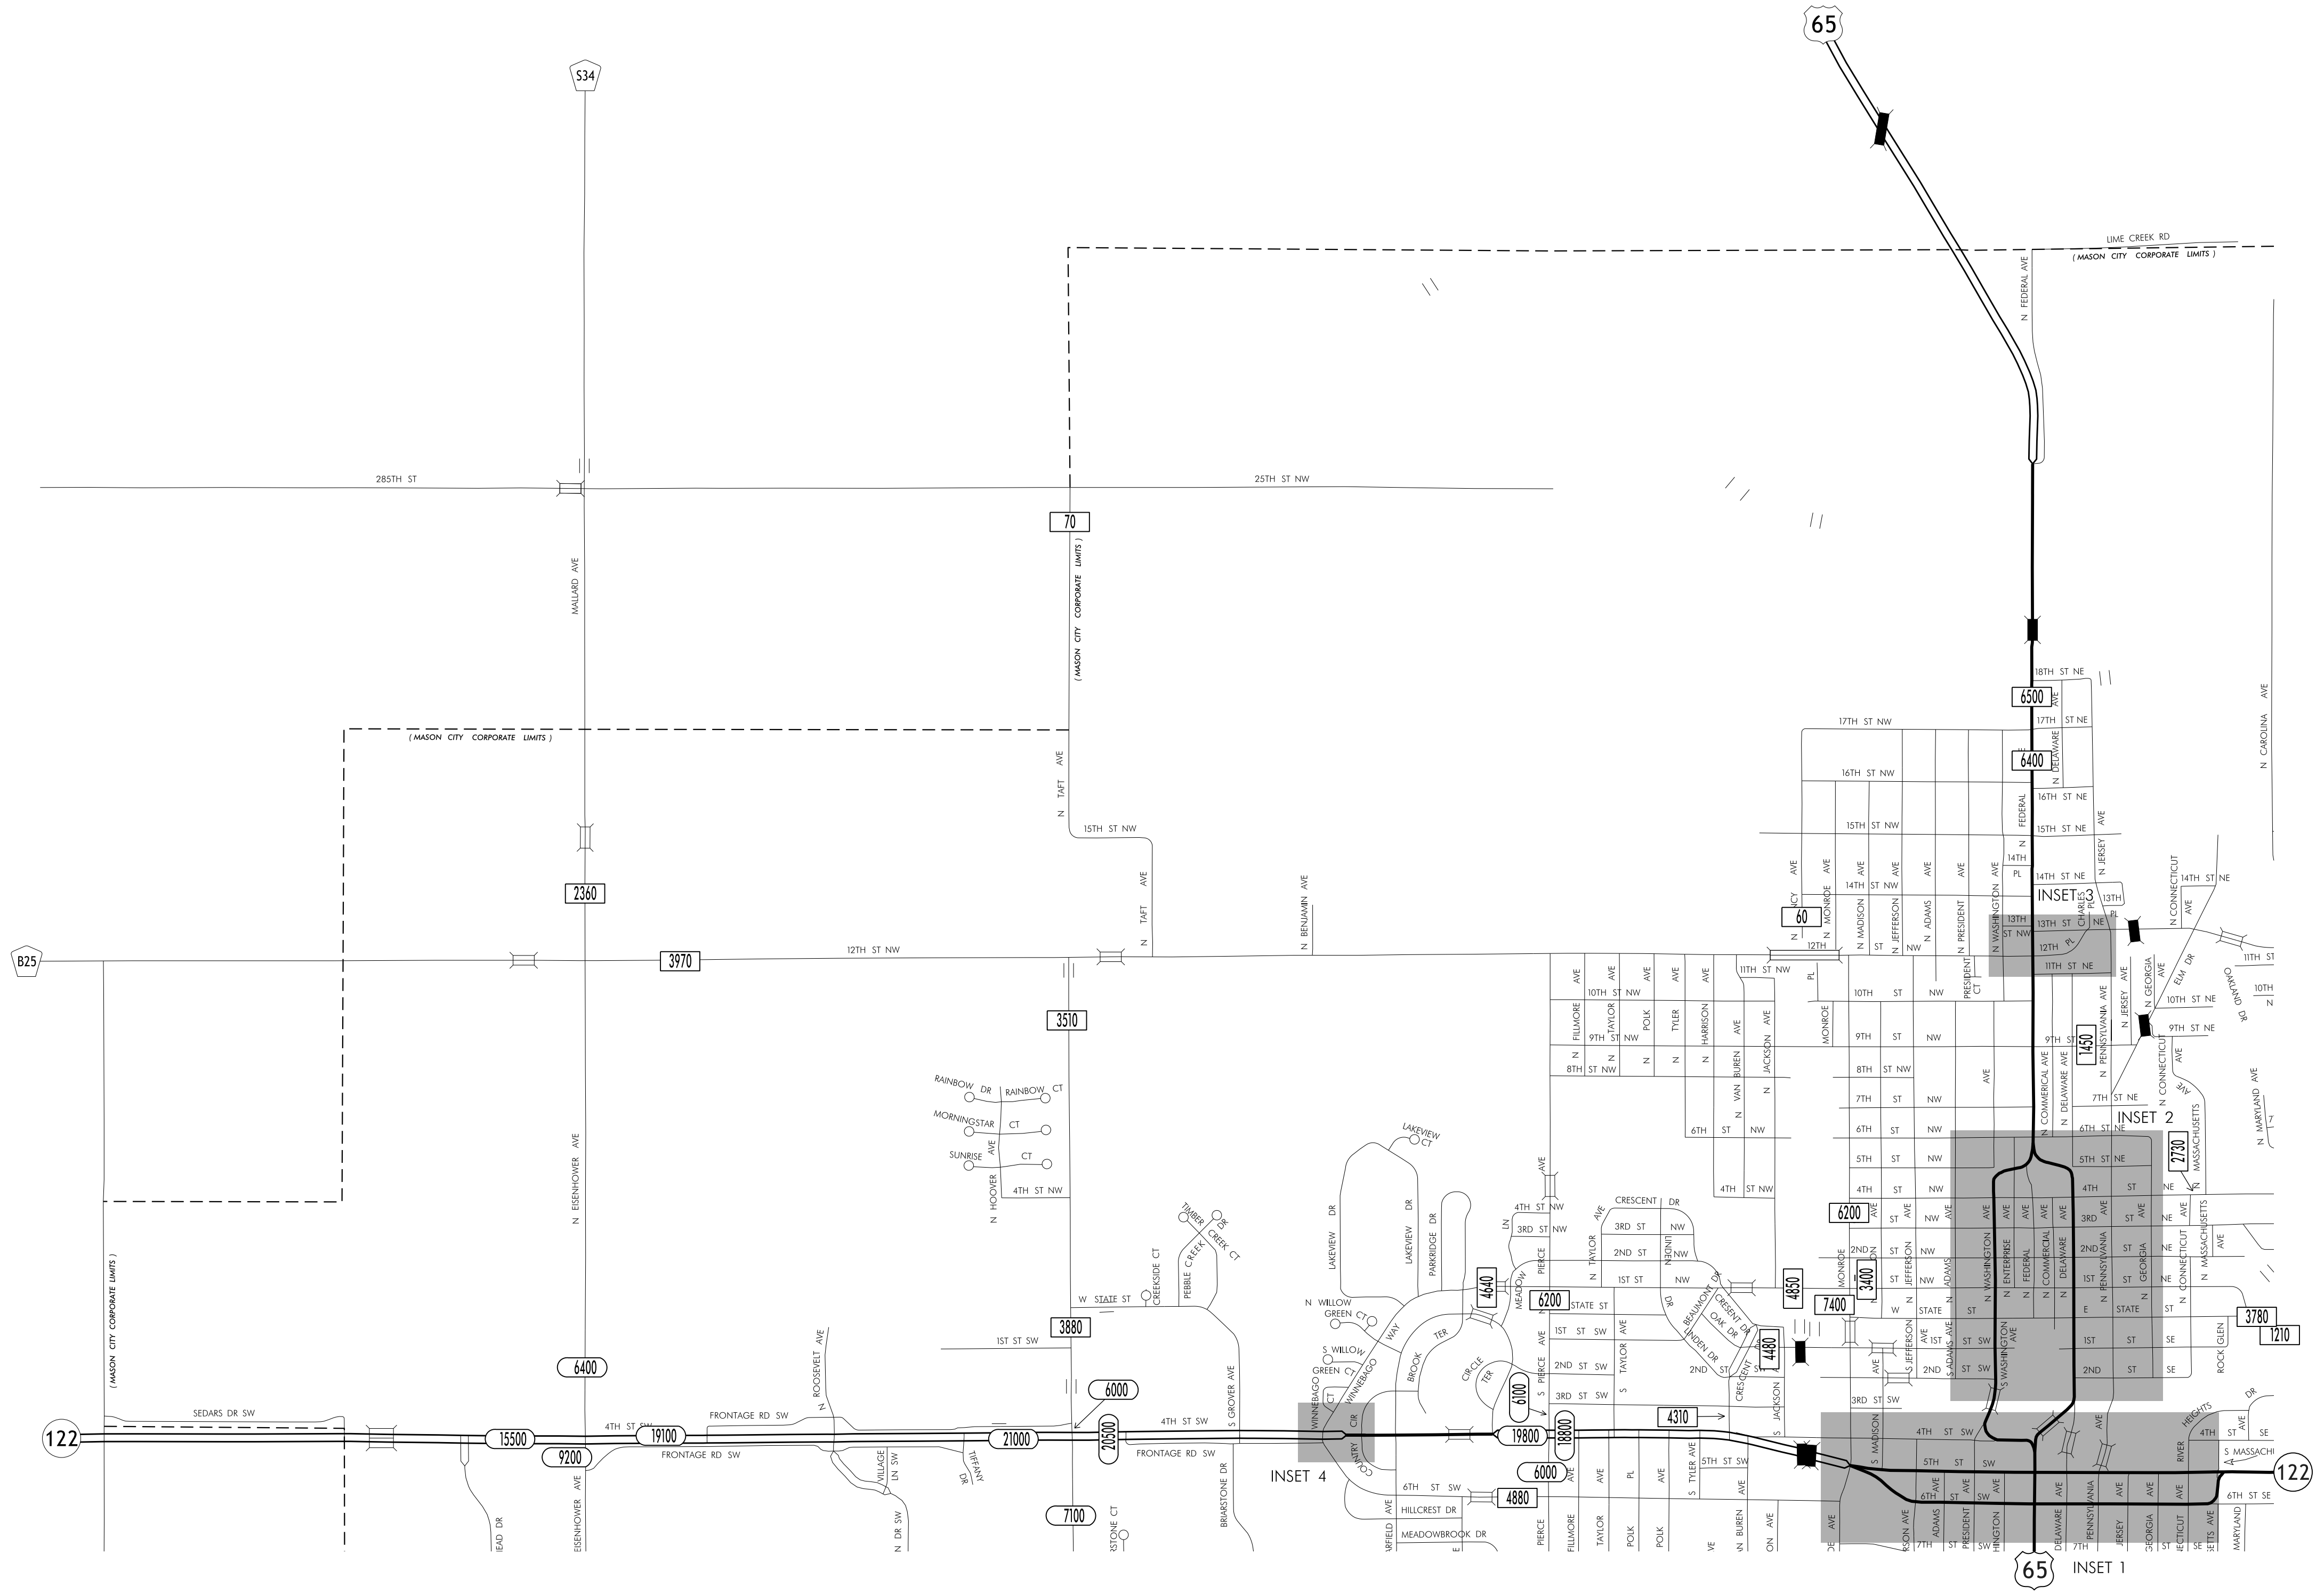

TRAFFIC FLOW MAP OF
MASON CITY A
CERRO GORDO COUNTY
2013 ANNUAL AVERAGE DAILY TRAFFIC

TRAFFIC FLOW MAP OF

MASON CITY B

CERRO GORDO COUNTY

2013 ANNUAL AVERAGE DAILY TRAFFIC

**TRAFFIC FLOW MAP OF
MASON CITY D
CERRO GORDO COUNTY
2013 ANNUAL AVERAGE DAILY TRAFFIC**