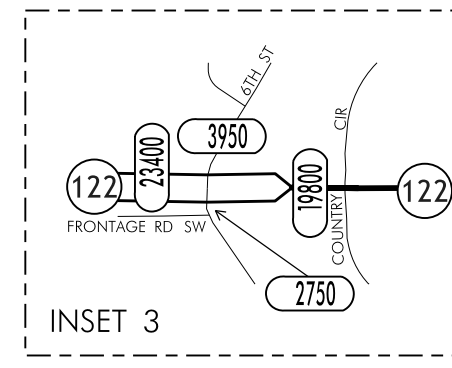

TRAFFIC FLOW MAP OF
MASON CITY A
CERRO GORDO COUNTY
2013 ANNUAL AVERAGE DAILY TRAFFIC

TRAFFIC FLOW MAP OF

MASON CITY B

CERRO GORDO COUNTY

2013 ANNUAL AVERAGE DAILY TRAFFIC

**TRAFFIC FLOW MAP OF
MASON CITY D
CERRO GORDO COUNTY
2013 ANNUAL AVERAGE DAILY TRAFFIC**