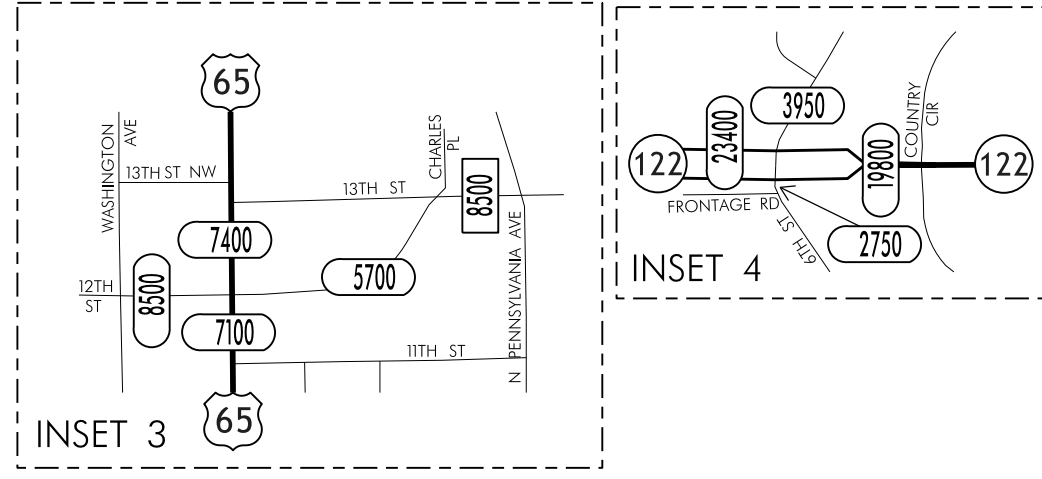

TRAFFIC FLOW MAP OF
MASON CITY A
CERRO GORDO COUNTY
2013 ANNUAL AVERAGE DAILY TRAFFIC

TRAFFIC FLOW MAP OF

MASON CITY B

CERRO GORDO COUNTY

2013 ANNUAL AVERAGE DAILY TRAFFIC

**TRAFFIC FLOW MAP OF
MASON CITY D
CERRO GORDO COUNTY
2013 ANNUAL AVERAGE DAILY TRAFFIC**