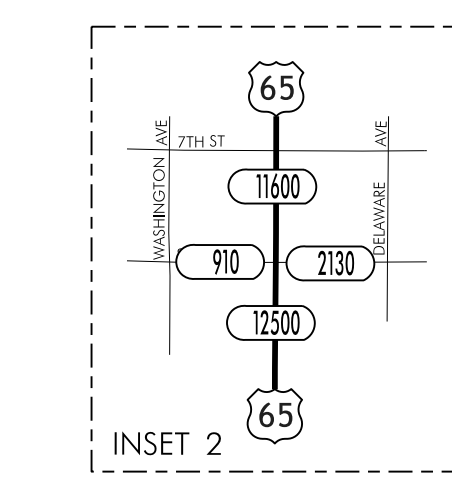

TRAFFIC FLOW MAP OF
MASON CITY A
CERRO GORDO COUNTY
2013 ANNUAL AVERAGE DAILY TRAFFIC

TRAFFIC FLOW MAP OF

MASON CITY B

CERRO GORDO COUNTY

2013 ANNUAL AVERAGE DAILY TRAFFIC

**TRAFFIC FLOW MAP OF
MASON CITY D
CERRO GORDO COUNTY
2013 ANNUAL AVERAGE DAILY TRAFFIC**