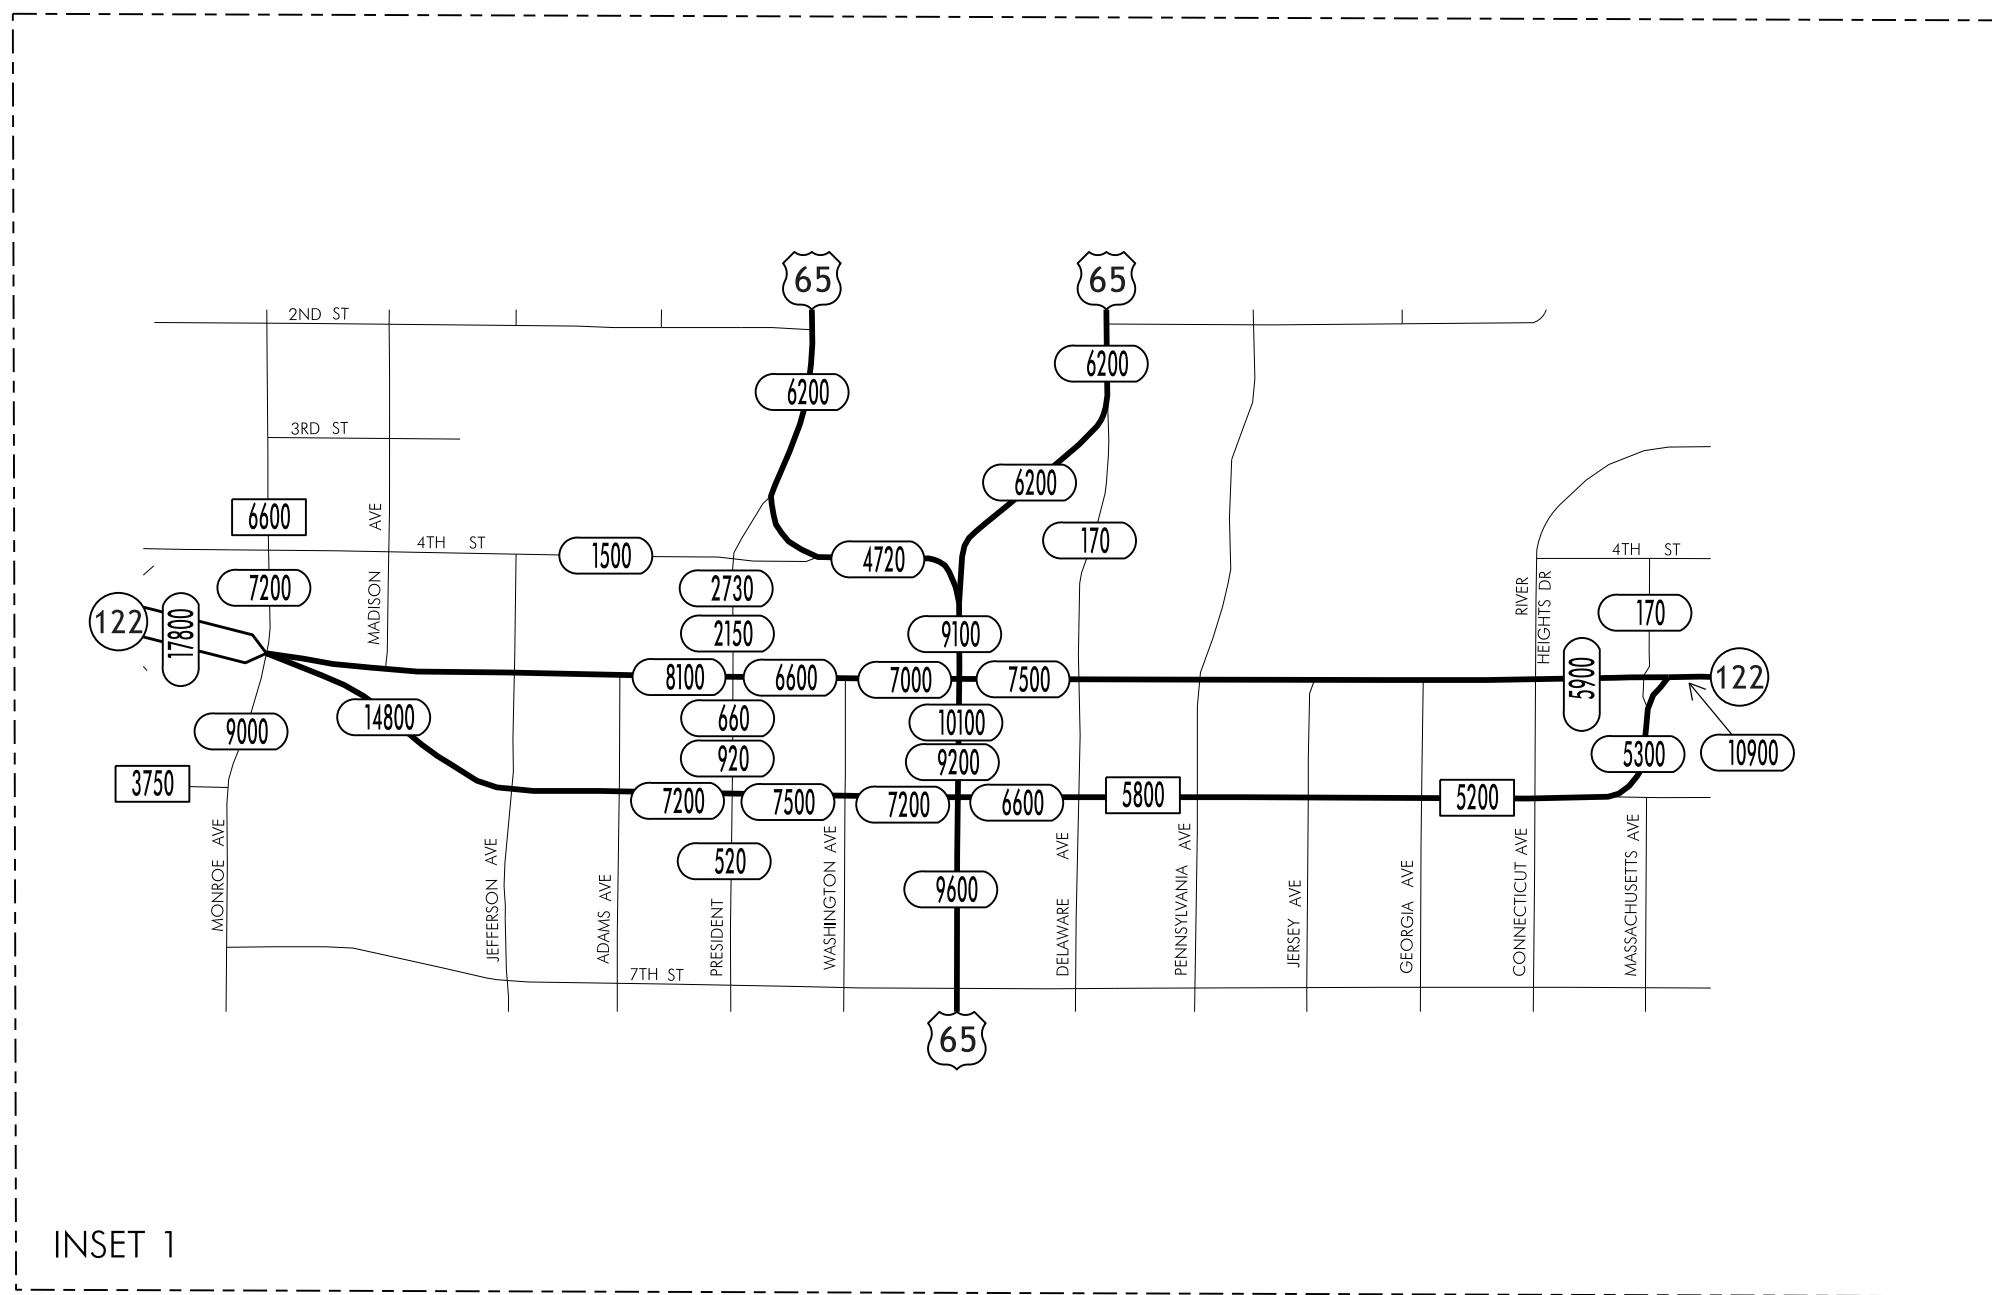

TRAFFIC FLOW MAP OF
MASON CITY A
CERRO GORDO COUNTY
2013 ANNUAL AVERAGE DAILY TRAFFIC

TRAFFIC FLOW MAP OF

MASON CITY B

CERRO GORDO COUNTY

2013 ANNUAL AVERAGE DAILY TRAFFIC

**TRAFFIC FLOW MAP OF
MASON CITY D
CERRO GORDO COUNTY
2013 ANNUAL AVERAGE DAILY TRAFFIC**