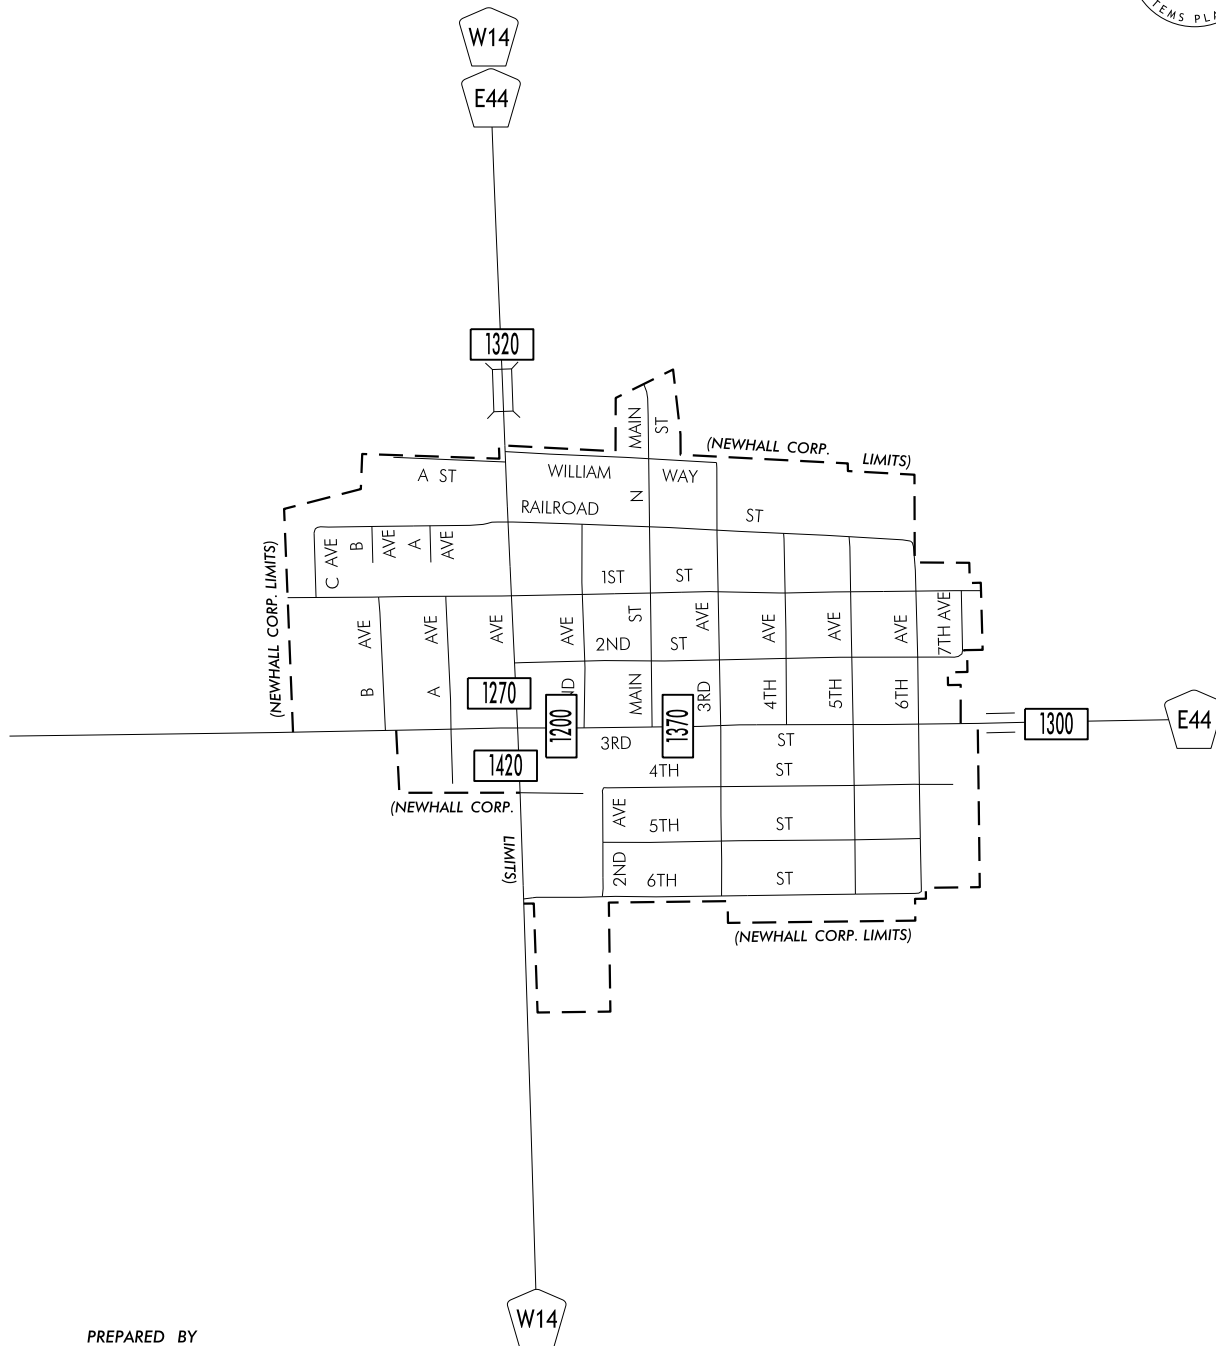

TRAFFIC FLOW MAP OF

NEWHALL

BENTON COUNTY

2013 ANNUAL AVERAGE DAILY TRAFFIC

LEGEND

- RECORDER ONLY
- MANUAL COUNT