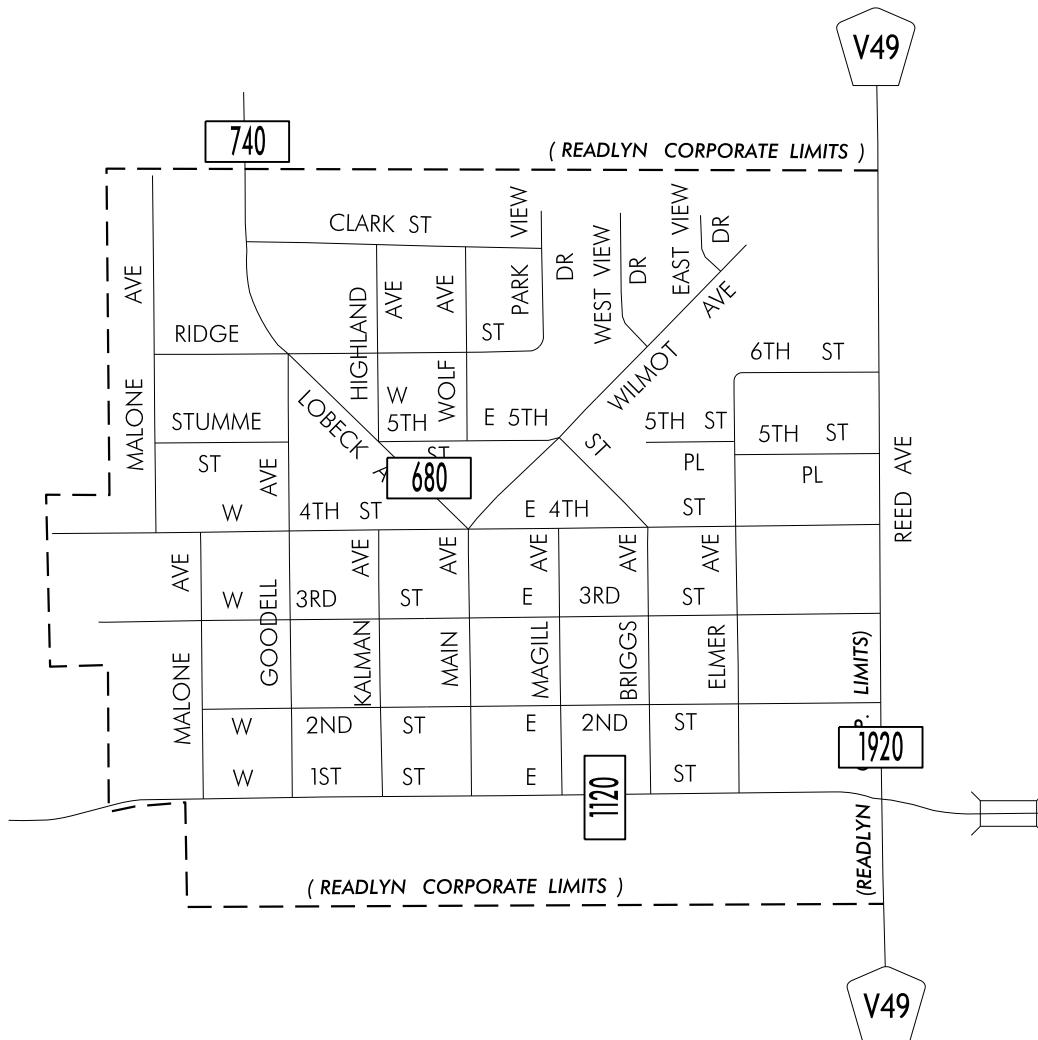

TRAFFIC FLOW MAP OF

READLYN

BREMER COUNTY

2013 ANNUAL AVERAGE DAILY TRAFFIC

LEGEND

- RECORDER ONLY
- MANUAL COUNT