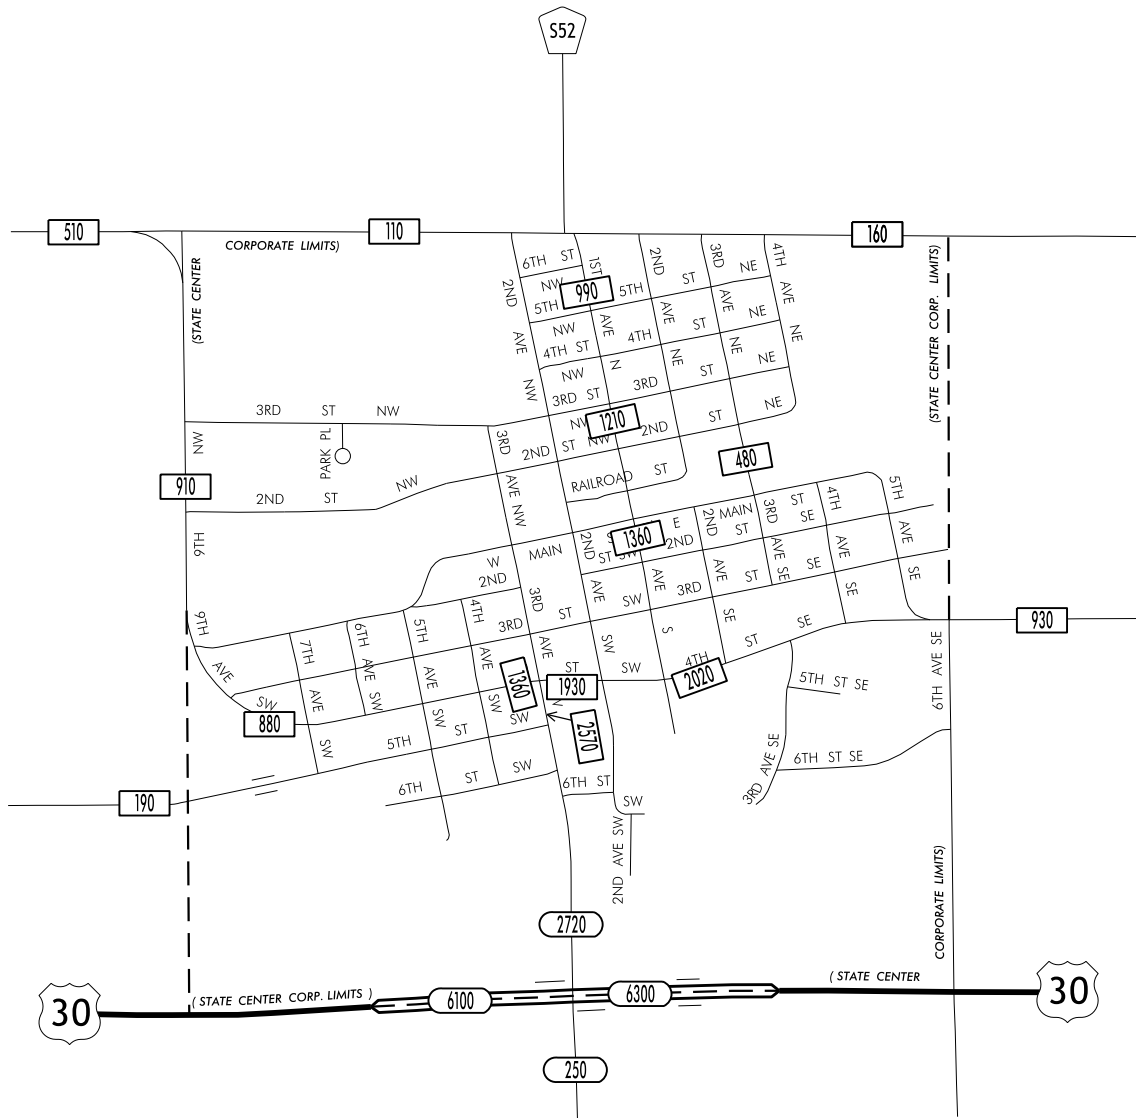

TRAFFIC FLOW MAP OF

STATE CENTER

MARSHALL COUNTY

2013 ANNUAL AVERAGE DAILY TRAFFIC

LEGEND

RECORDER ONLY 
 MANUAL COUNT 