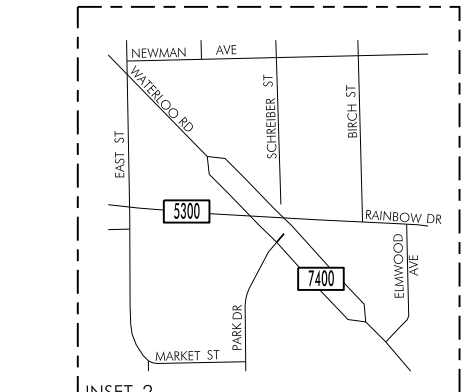

TRAFFIC FLOW MAP OF
CEDAR FALLS A
BLACK HAWK COUNTY
2014 ANNUAL AVERAGE DAILY TRAFFIC

LEGEND
RECORDER ONLY
MANUAL COUNT

TRAFFIC FLOW MAP OF
CEDAR FALLS B
BLACK HAWK COUNTY
2014 ANNUAL AVERAGE DAILY TRAFFIC