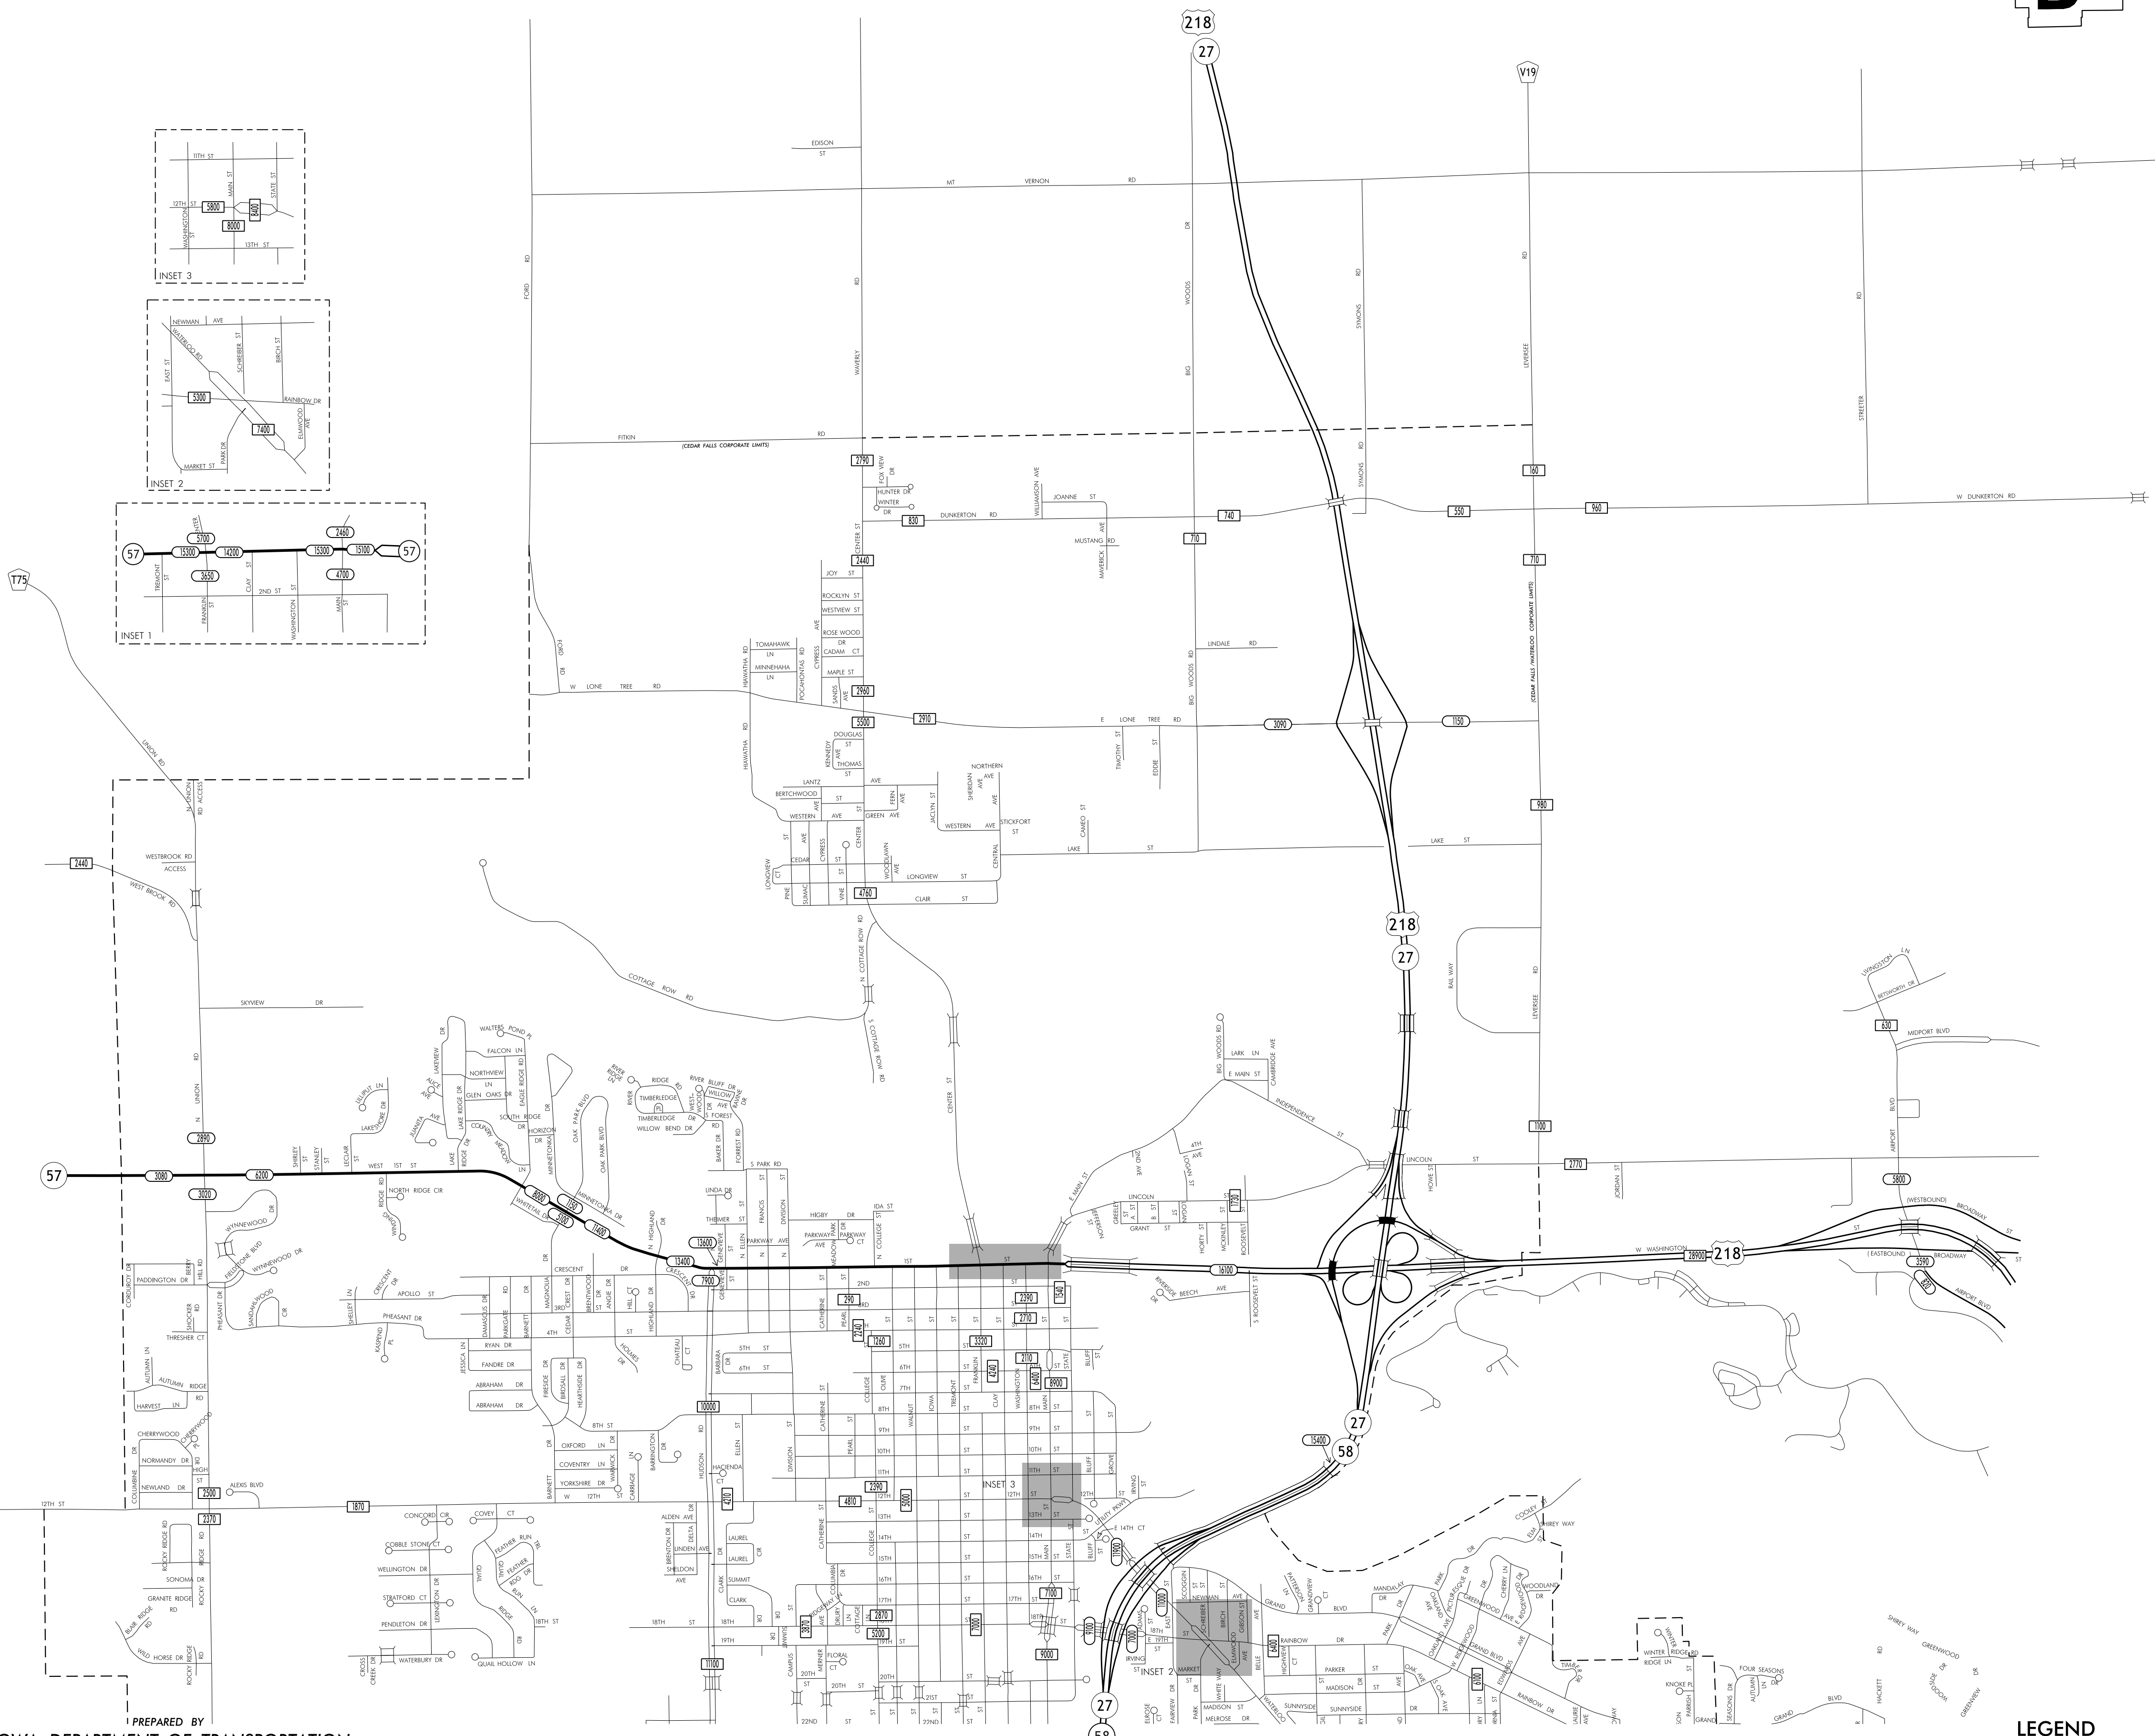

TRAFFIC FLOW MAP OF
CEDAR FALLS A
BLACK HAWK COUNTY
2014 ANNUAL AVERAGE DAILY TRAFFIC

LEGEND
RECORDER ONLY
MANUAL COUNT

TRAFFIC FLOW MAP OF
CEDAR FALLS B
BLACK HAWK COUNTY
2014 ANNUAL AVERAGE DAILY TRAFFIC