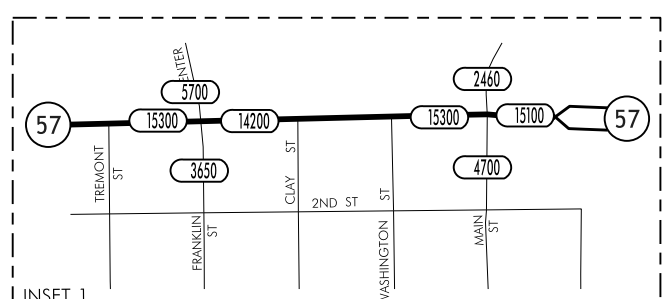

TRAFFIC FLOW MAP OF
CEDAR FALLS A
BLACK HAWK COUNTY
2014 ANNUAL AVERAGE DAILY TRAFFIC

LEGEND
RECORDER ONLY
MANUAL COUNT

TRAFFIC FLOW MAP OF
CEDAR FALLS B
BLACK HAWK COUNTY
2014 ANNUAL AVERAGE DAILY TRAFFIC