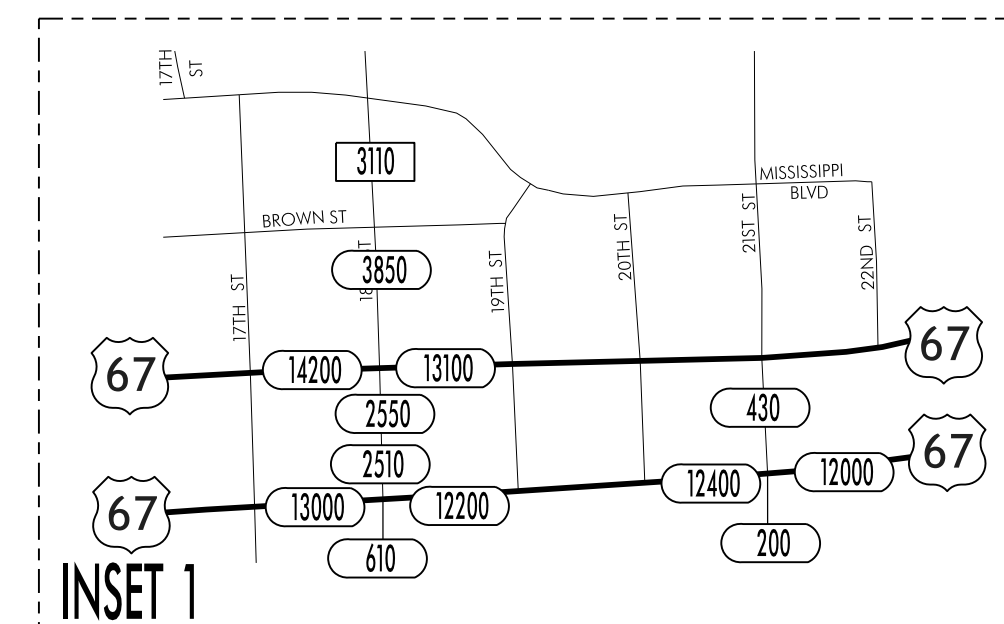

TRAFFIC FLOW MAP OF  
**BETTENDORF A**  
**SCOTT COUNTY**  
2014 ANNUAL AVERAGE DAILY TRAFFIC

TRAFFIC FLOW MAP OF  
**BETTENDORF B**  
**SCOTT COUNTY**  
 2014 ANNUAL AVERAGE DAILY TRAFFIC

INSET 2