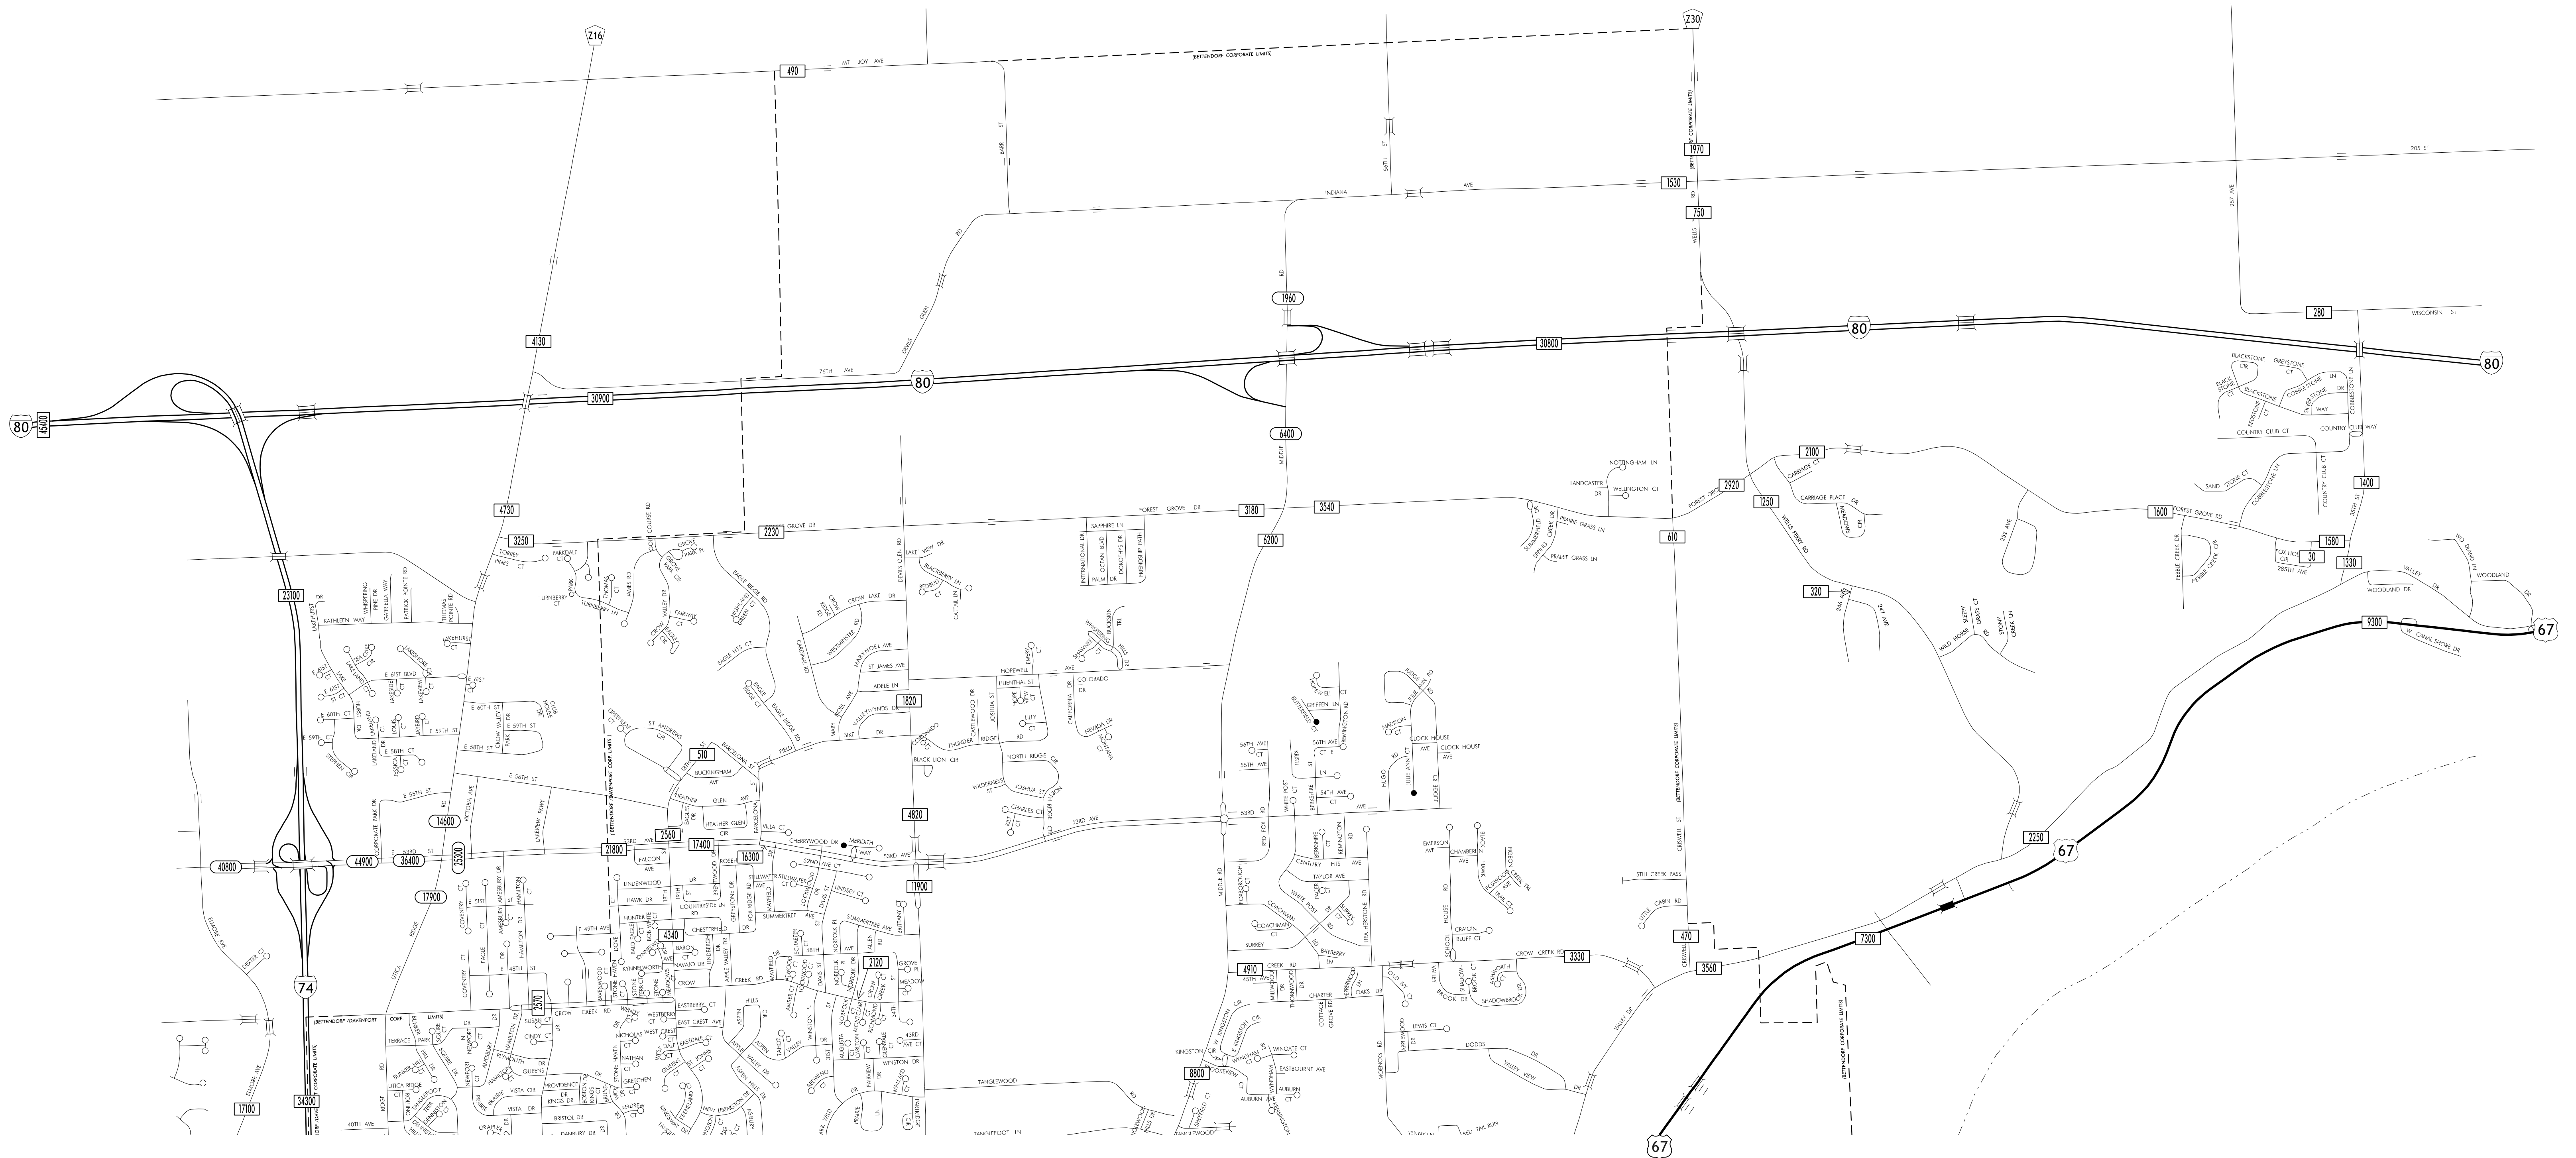

TRAFFIC FLOW MAP OF  
**BETTENDORF A**  
**SCOTT COUNTY**  
2014 ANNUAL AVERAGE DAILY TRAFFIC

TRAFFIC FLOW MAP OF  
**BETTENDORF B**  
**SCOTT COUNTY**  
 2014 ANNUAL AVERAGE DAILY TRAFFIC

INSET 2