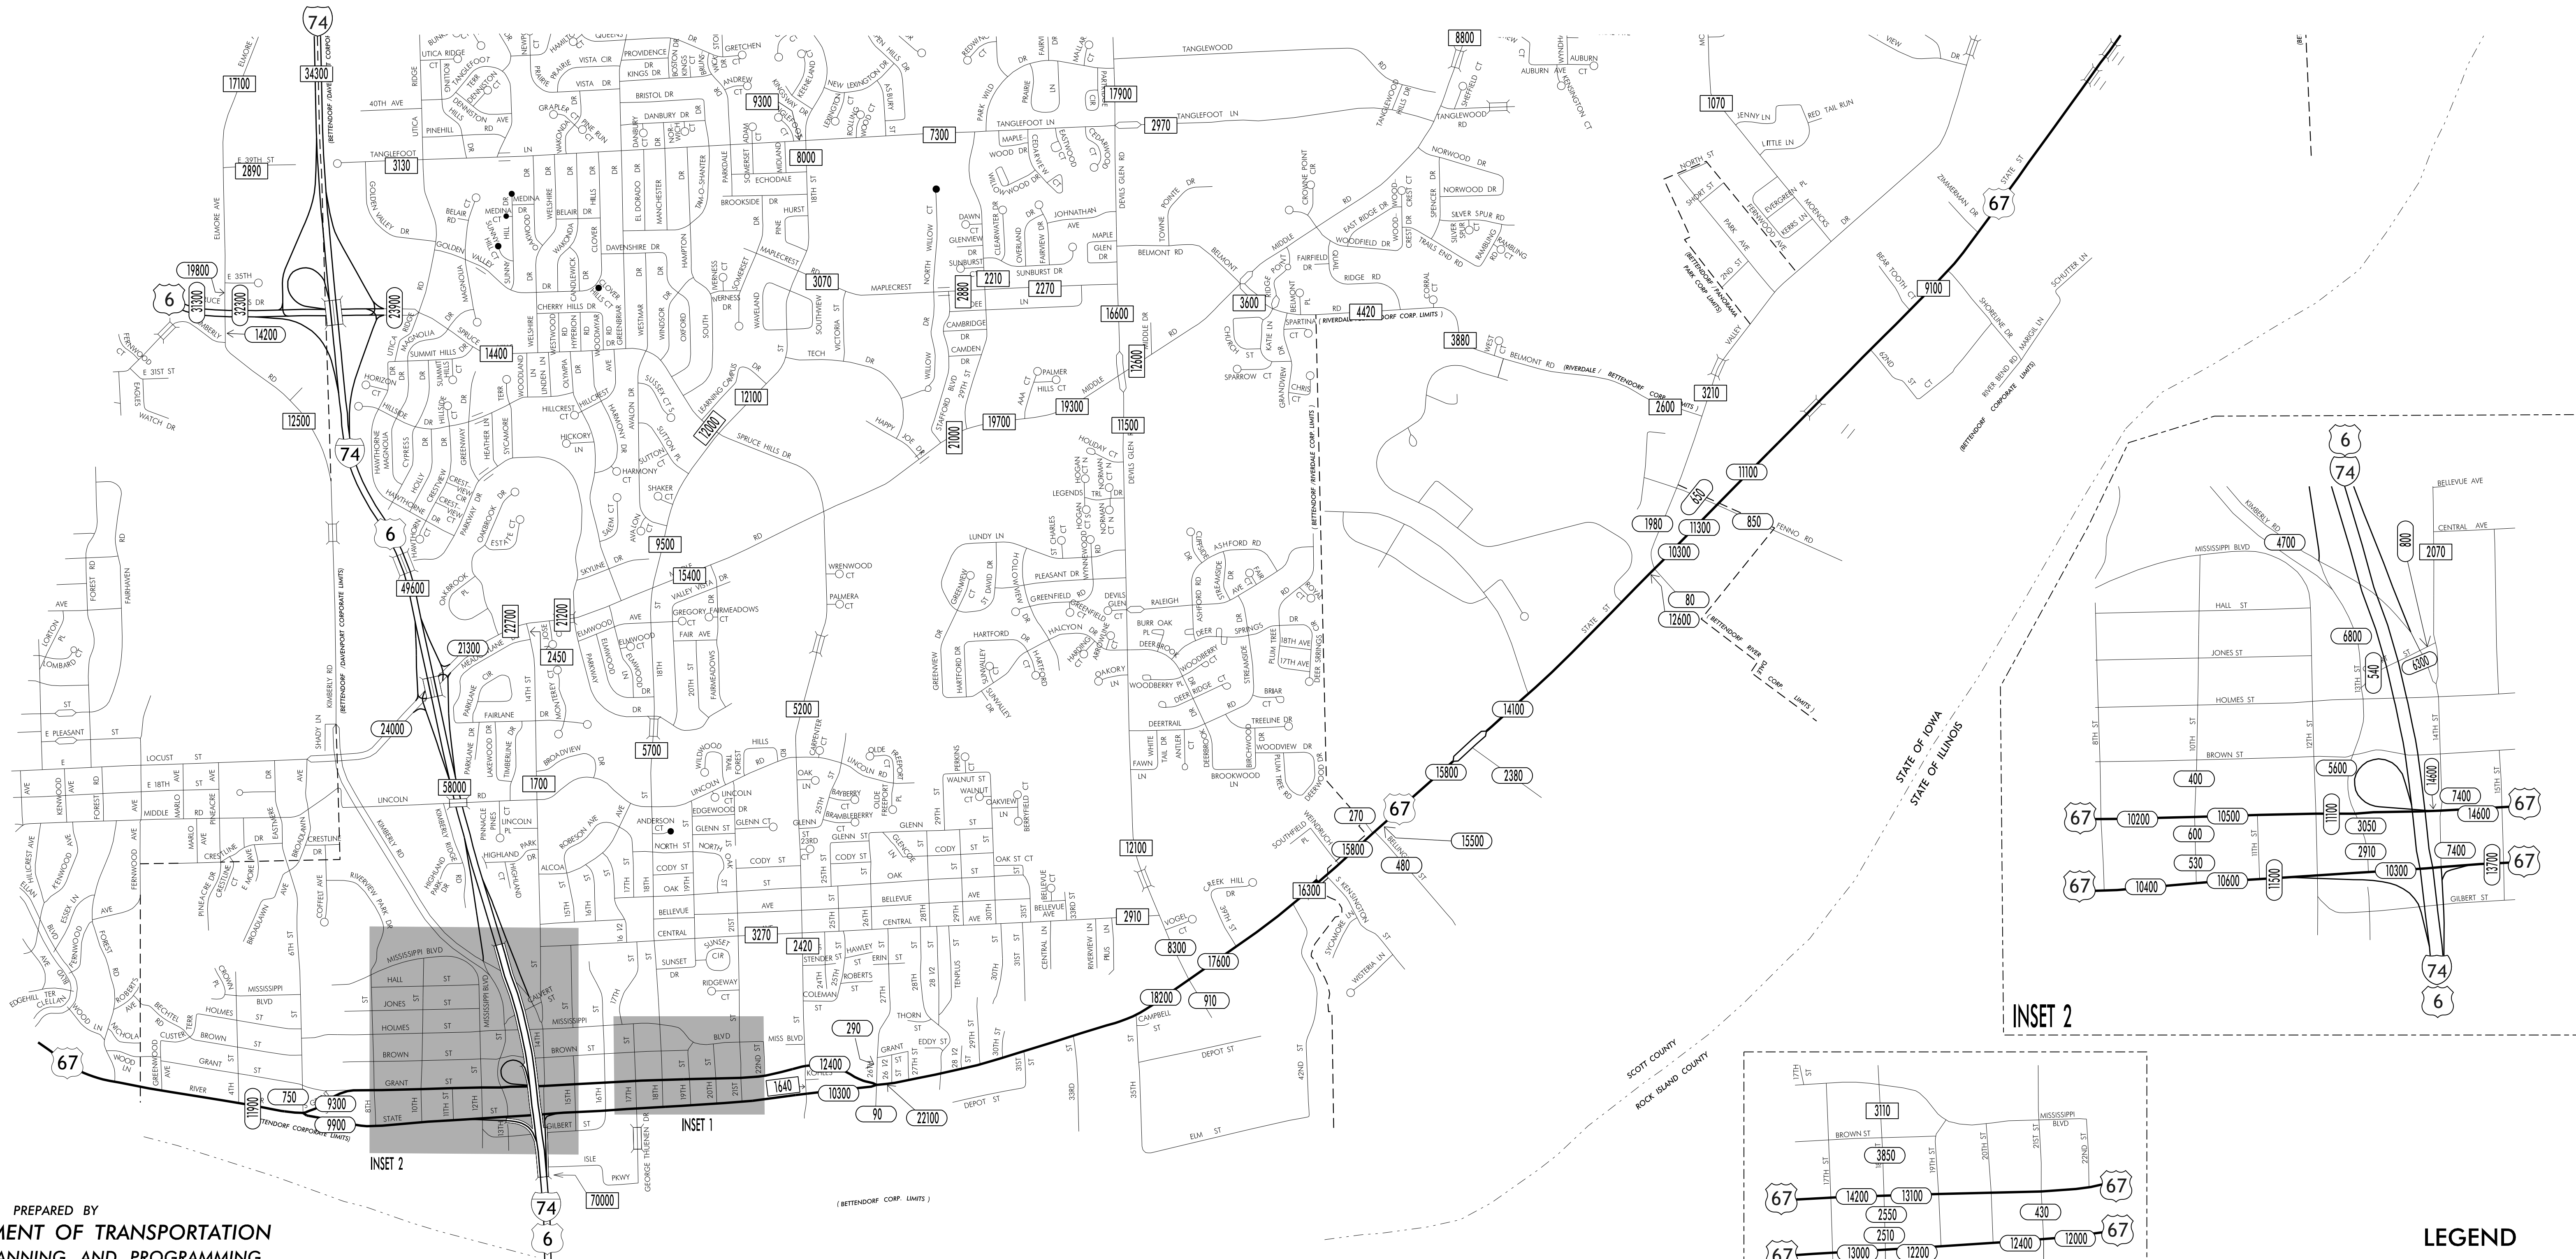

TRAFFIC FLOW MAP OF  
**BETTENDORF A**  
**SCOTT COUNTY**  
2014 ANNUAL AVERAGE DAILY TRAFFIC

TRAFFIC FLOW MAP OF  
**BETTENDORF B**  
**SCOTT COUNTY**  
 2014 ANNUAL AVERAGE DAILY TRAFFIC

INSET 2