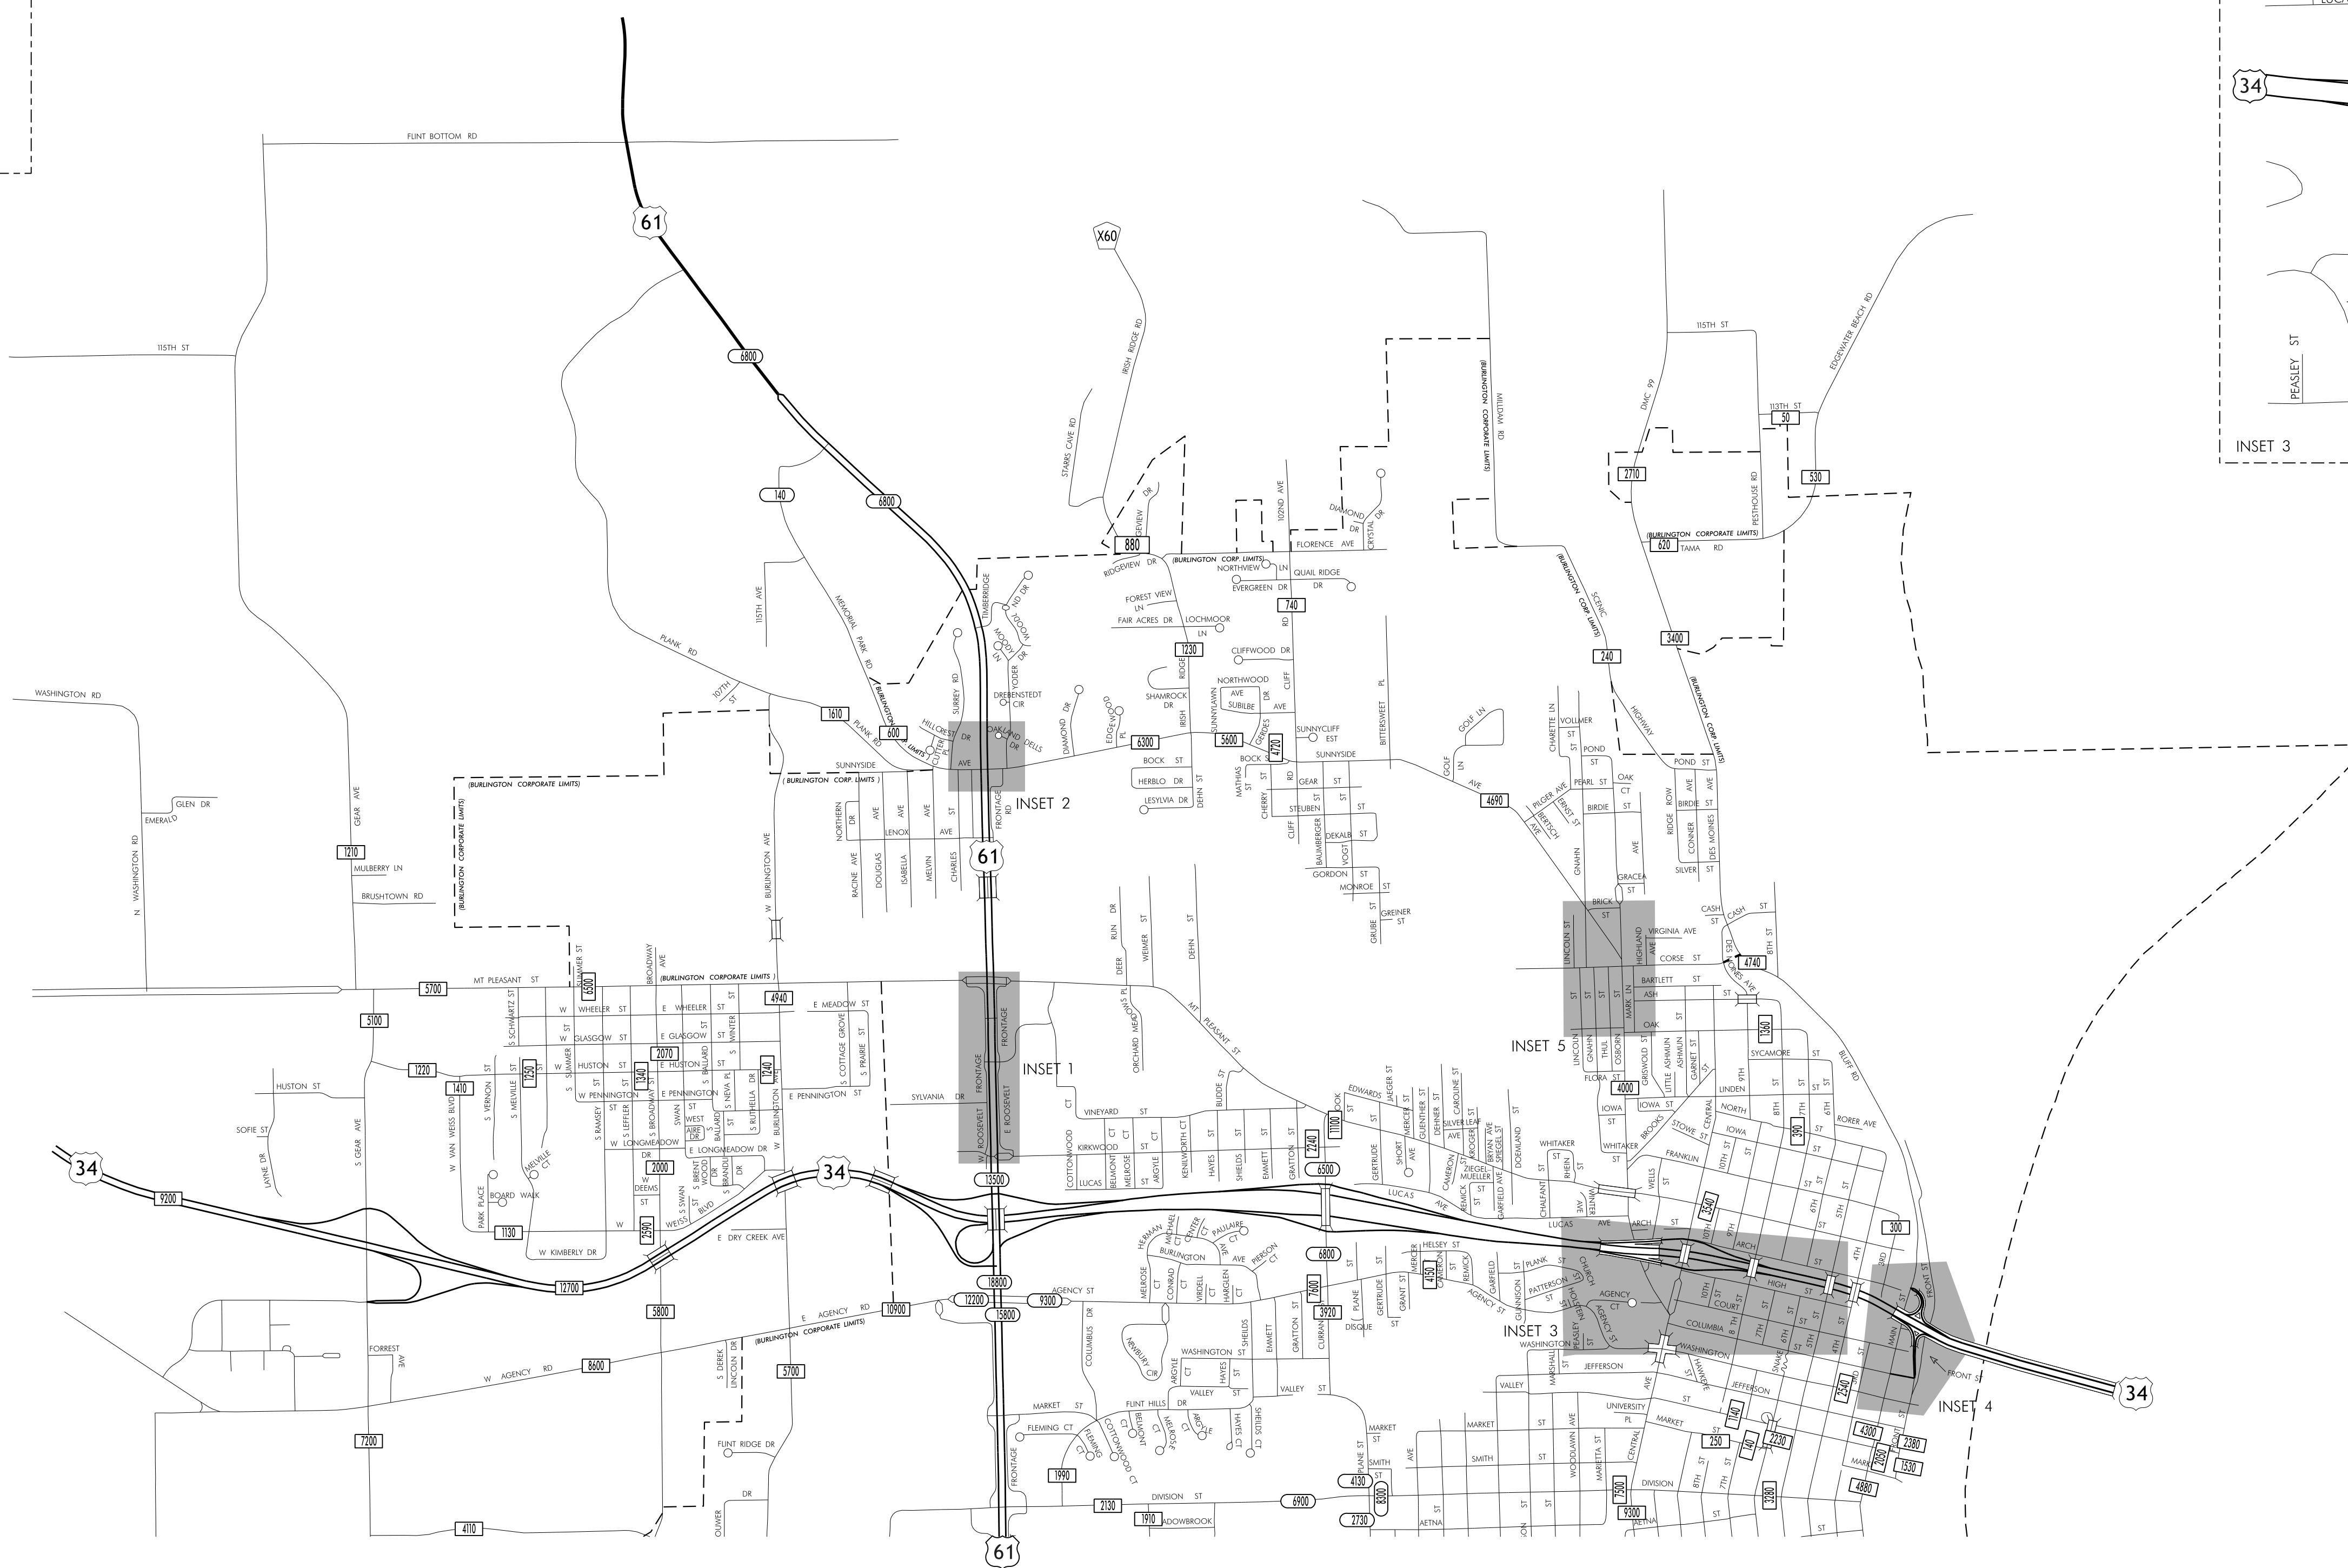

# TRAFFIC FLOW MAP OF BURLINGTON A DES MOINES COUNTY 2014 ANNUAL AVERAGE DAILY TRAFFIC

DES MOINES COUNTY  
CITY OF PLYMOUTH

TRAFFIC FLOW MAP OF  
**BURLINGTON B**  
**DES MOINES COUNTY**  
 2014 ANNUAL AVERAGE DAILY TRAFFIC