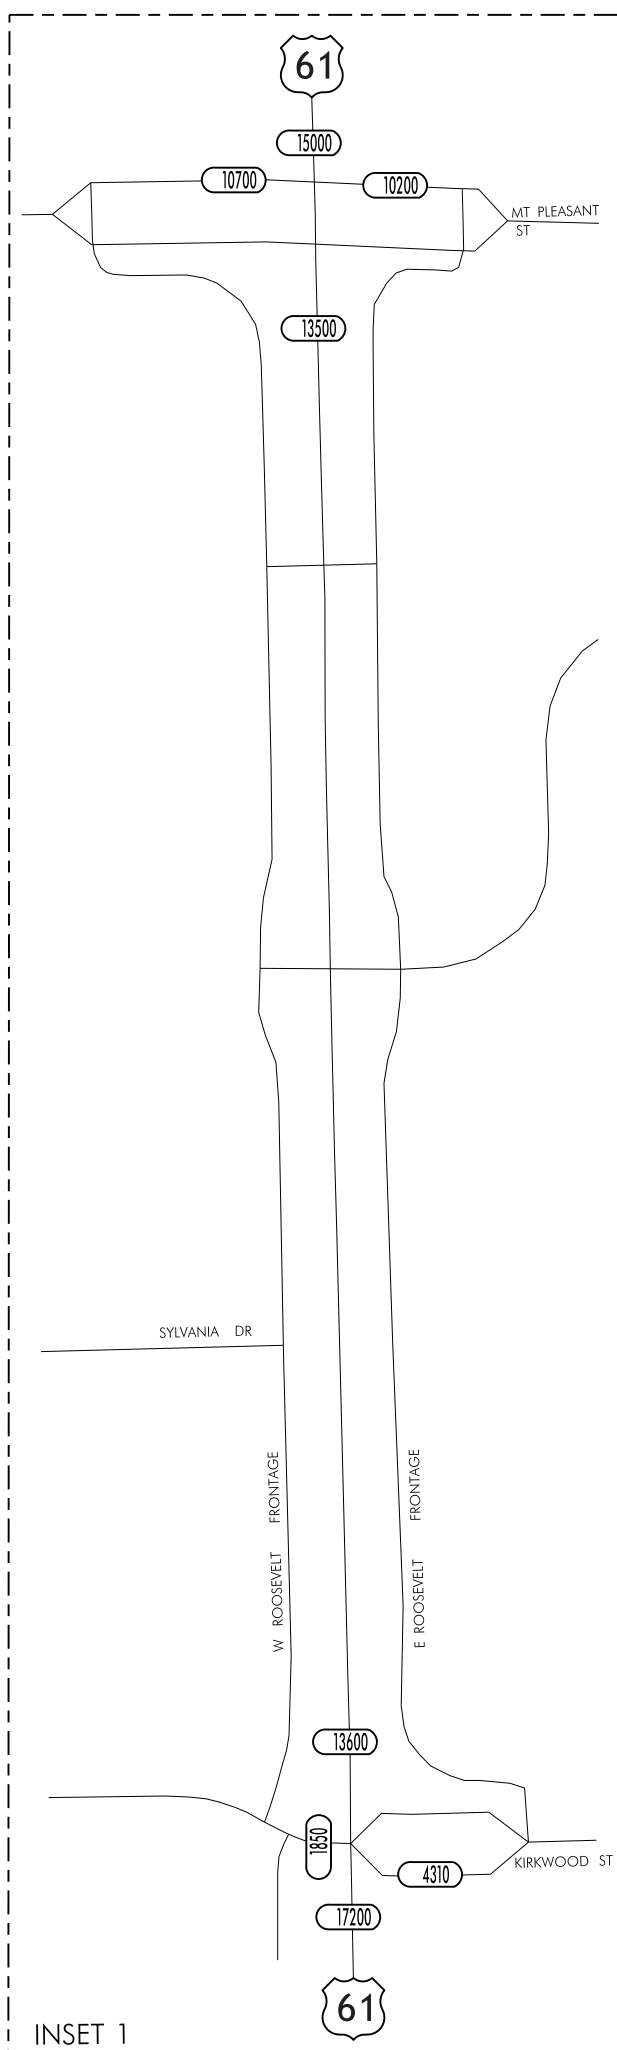

# TRAFFIC FLOW MAP OF BURLINGTON A DES MOINES COUNTY 2014 ANNUAL AVERAGE DAILY TRAFFIC

DES MOINES COUNTY  
CITY OF PLYMOUTH

TRAFFIC FLOW MAP OF  
**BURLINGTON B**  
**DES MOINES COUNTY**  
 2014 ANNUAL AVERAGE DAILY TRAFFIC