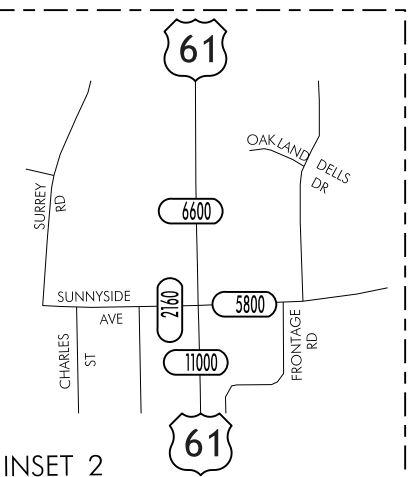

# TRAFFIC FLOW MAP OF BURLINGTON A DES MOINES COUNTY 2014 ANNUAL AVERAGE DAILY TRAFFIC

DES MOINES COUNTY  
CITY OF PLYMOUTH

TRAFFIC FLOW MAP OF  
**BURLINGTON B**  
**DES MOINES COUNTY**  
 2014 ANNUAL AVERAGE DAILY TRAFFIC