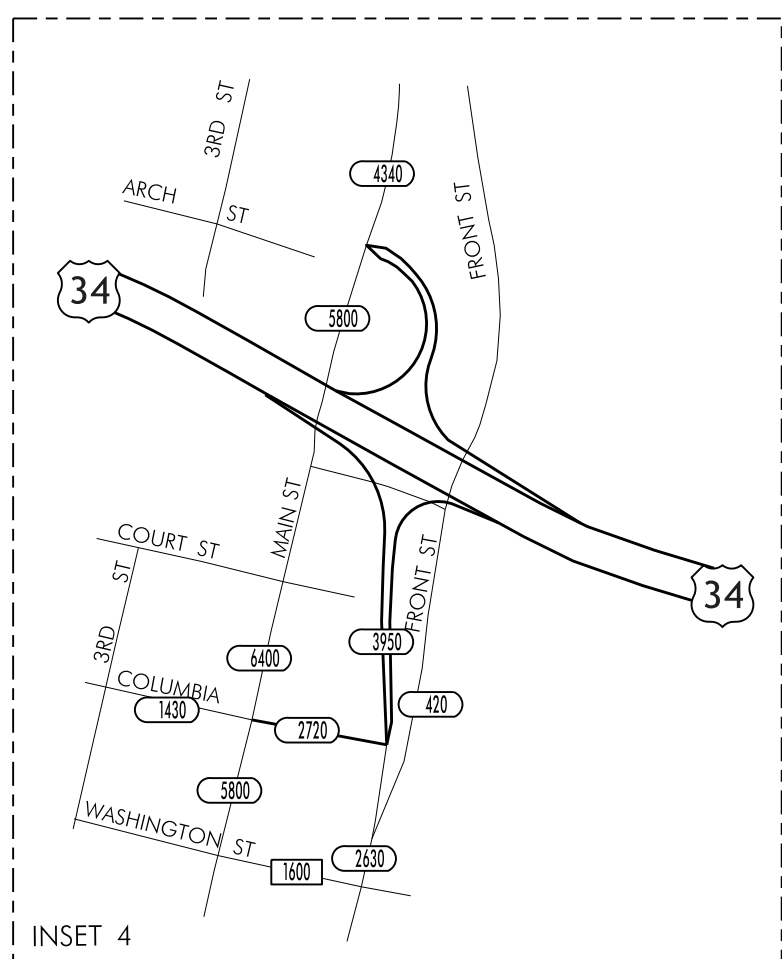

# TRAFFIC FLOW MAP OF BURLINGTON A DES MOINES COUNTY 2014 ANNUAL AVERAGE DAILY TRAFFIC

DES MOINES COUNTY  
CITY OF PLYMOUTH

TRAFFIC FLOW MAP OF  
**BURLINGTON B**  
**DES MOINES COUNTY**  
 2014 ANNUAL AVERAGE DAILY TRAFFIC