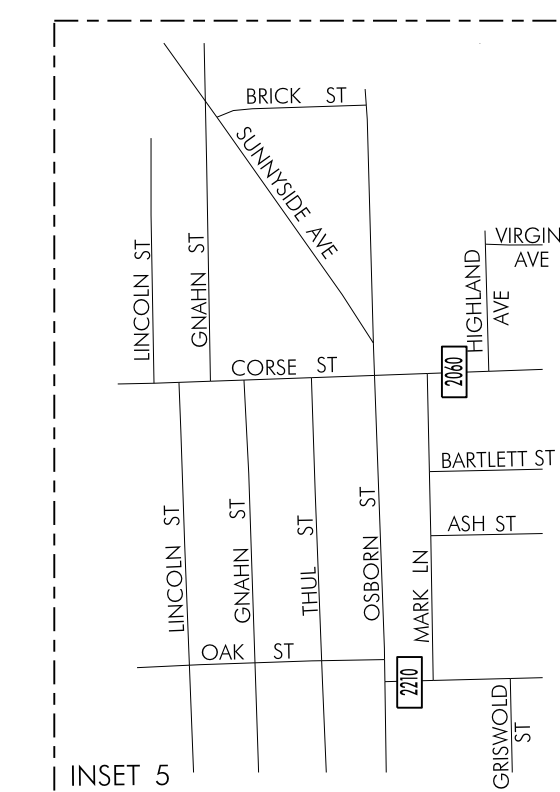

# TRAFFIC FLOW MAP OF BURLINGTON A DES MOINES COUNTY 2014 ANNUAL AVERAGE DAILY TRAFFIC

DES MOINES COUNTY  
CITY OF PLYMOUTH

TRAFFIC FLOW MAP OF  
**BURLINGTON B**  
**DES MOINES COUNTY**  
 2014 ANNUAL AVERAGE DAILY TRAFFIC