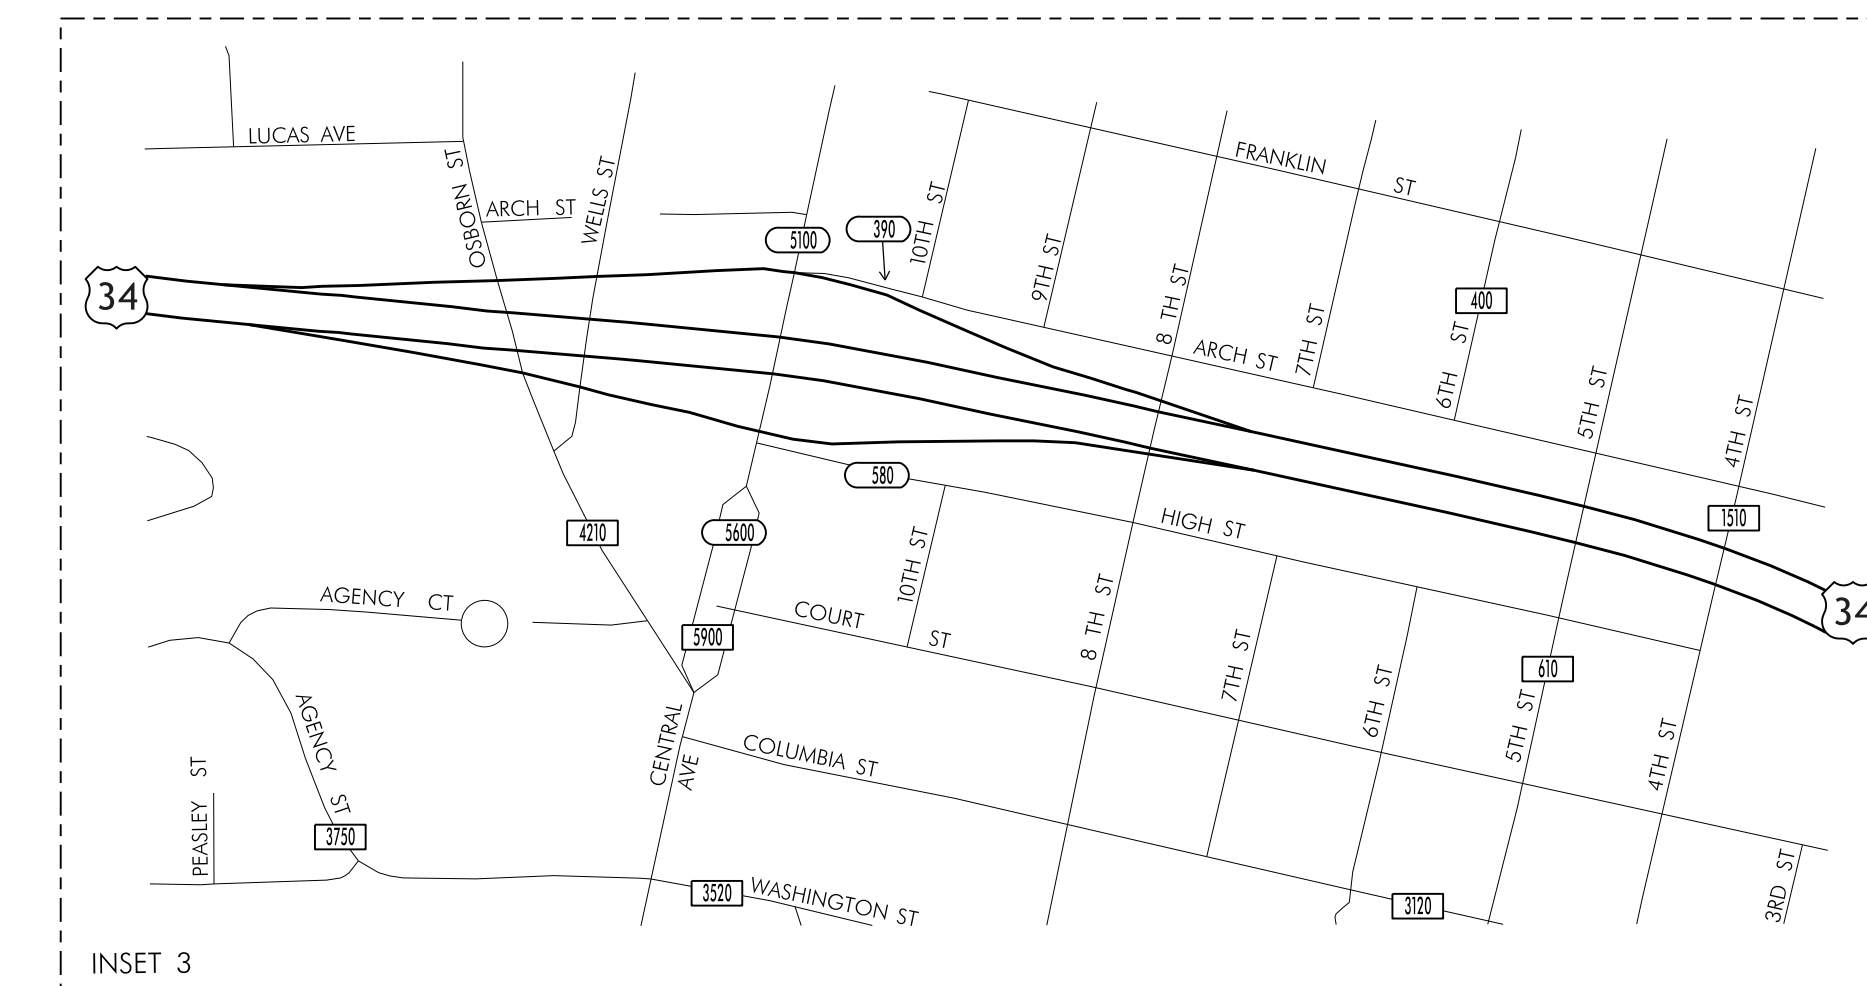

# TRAFFIC FLOW MAP OF BURLINGTON A DES MOINES COUNTY 2014 ANNUAL AVERAGE DAILY TRAFFIC

DES MOINES COUNTY  
CITY OF PLYMOUTH

TRAFFIC FLOW MAP OF  
**BURLINGTON B**  
**DES MOINES COUNTY**  
 2014 ANNUAL AVERAGE DAILY TRAFFIC