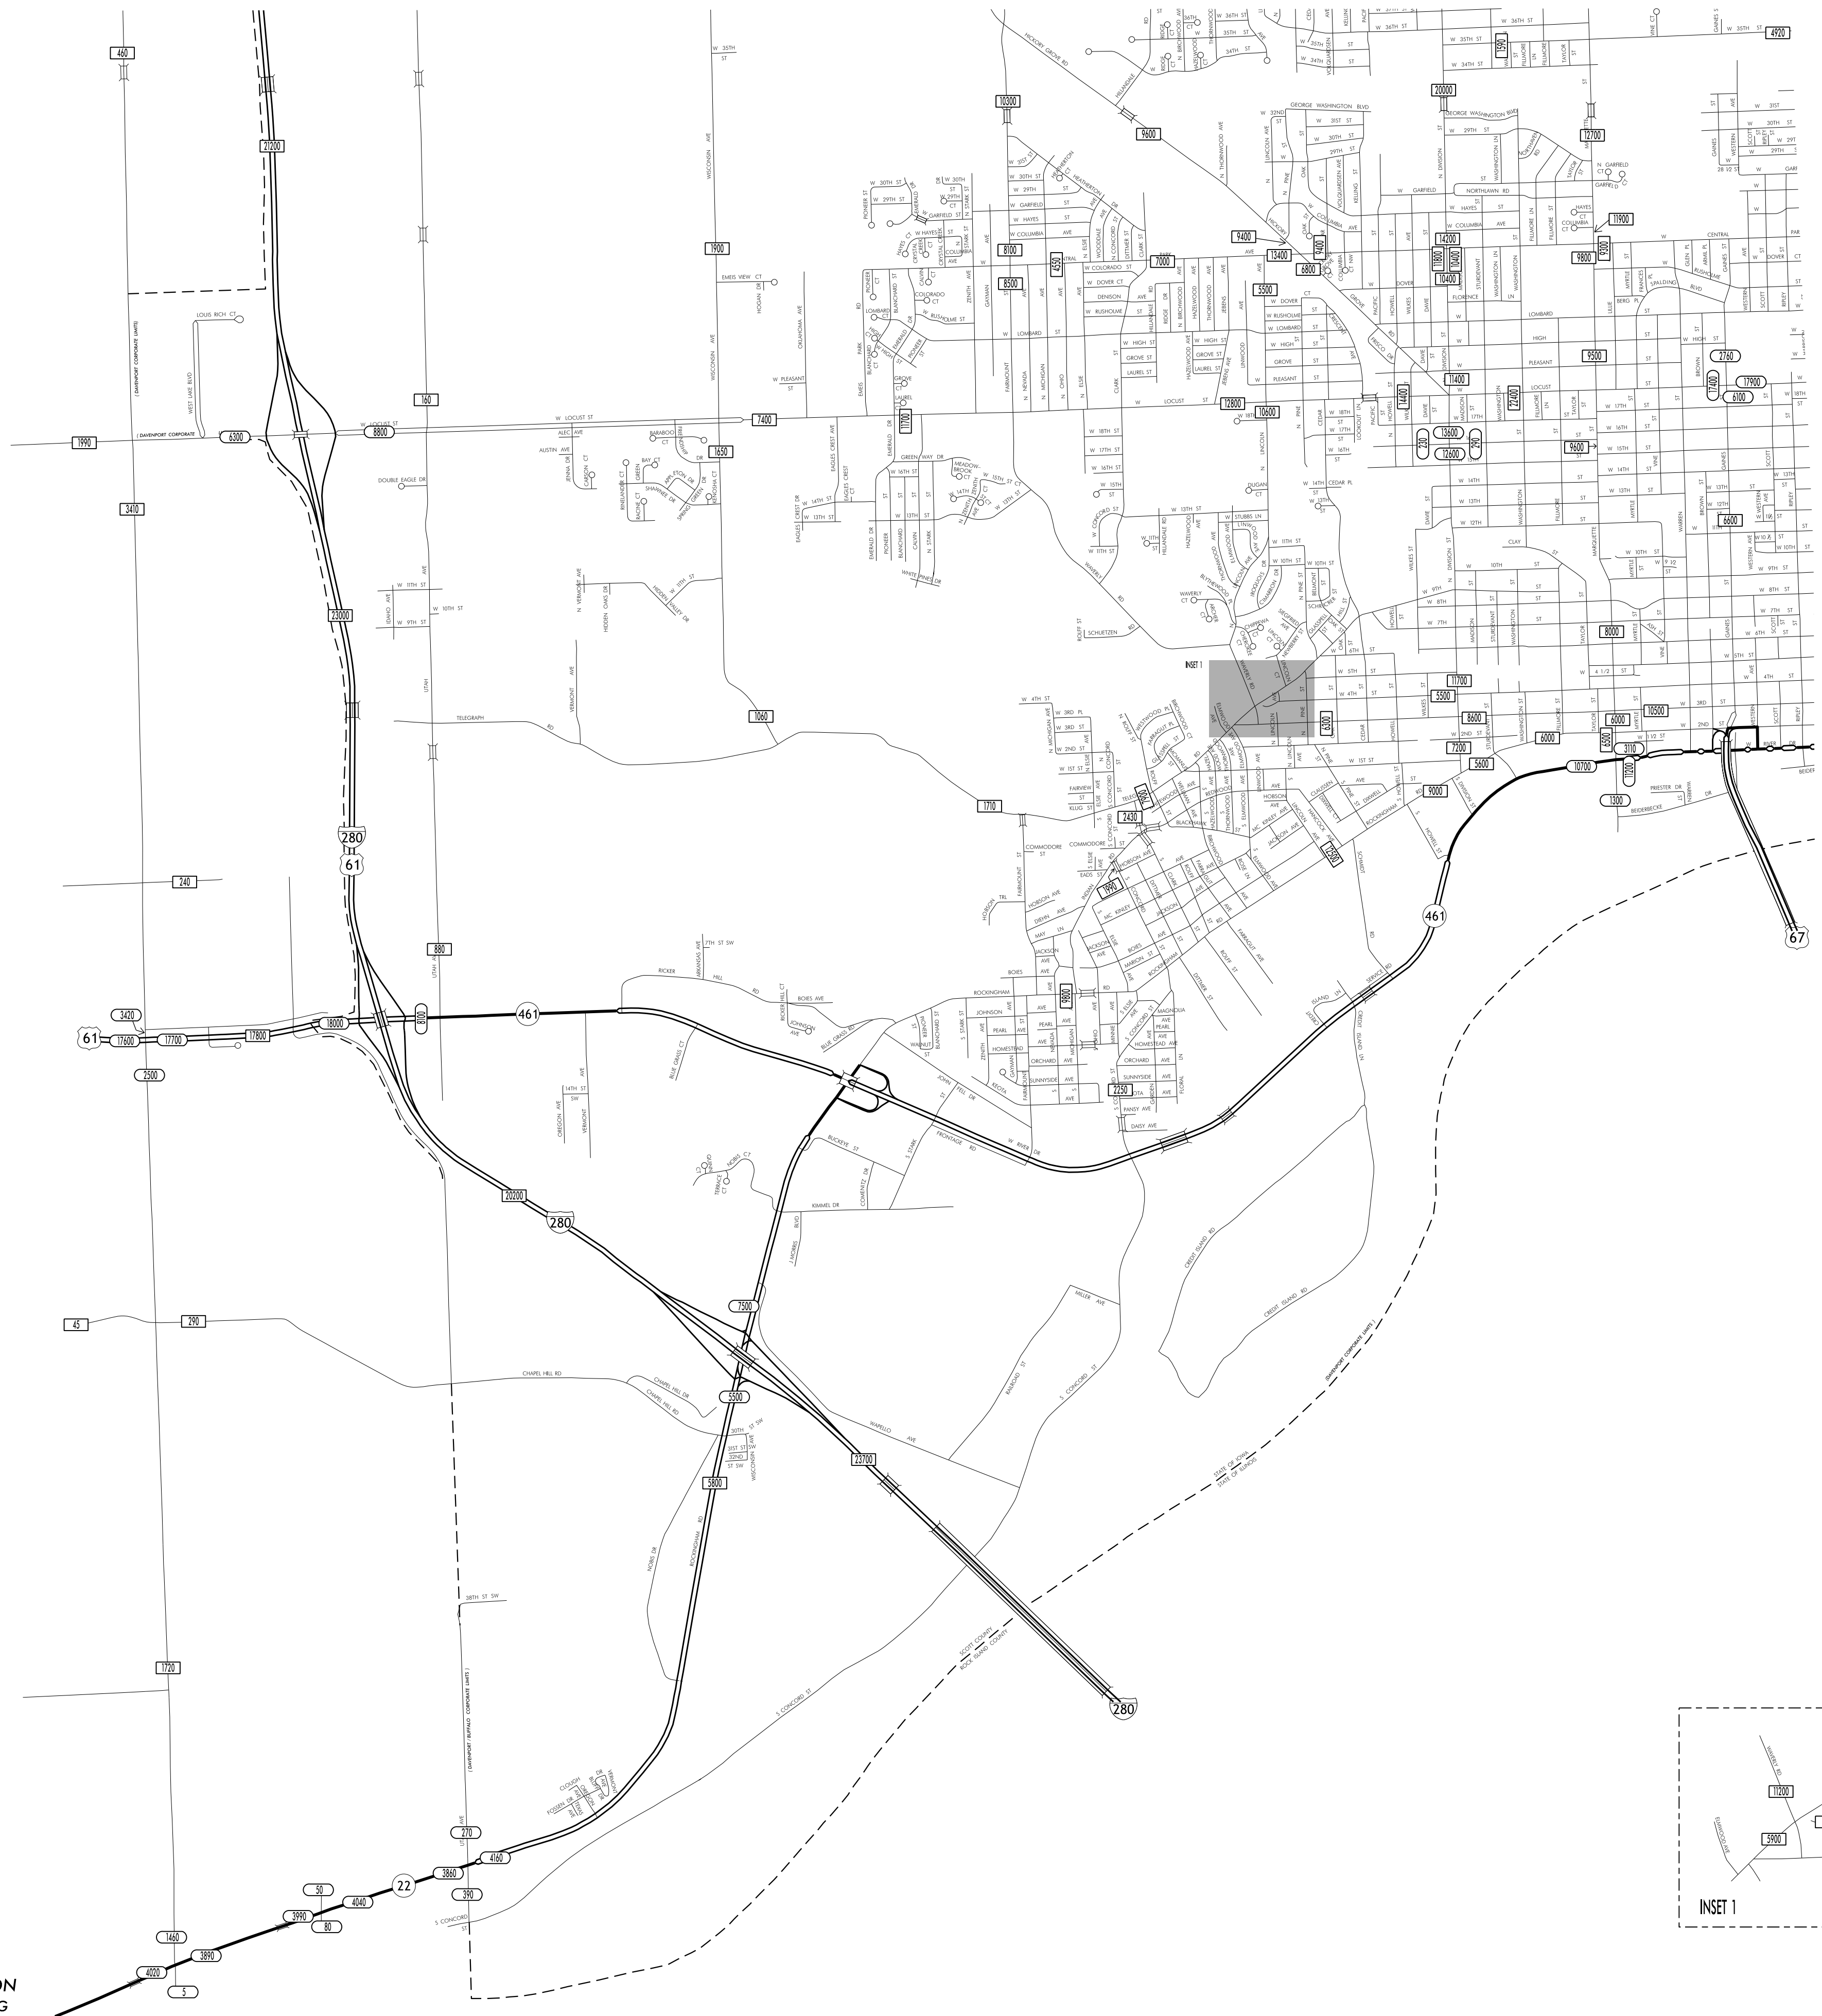

TRAFFIC FLOW MAP OF  
DAVENPORT B  
SCOTT COUNTY  
2014 ANNUAL AVERAGE DAILY TRAFFIC

TRAFFIC FLOW MAP OF  
**DAVENPORT D**  
**SCOTT COUNTY**  
 2014 ANNUAL AVERAGE DAILY TRAFFIC