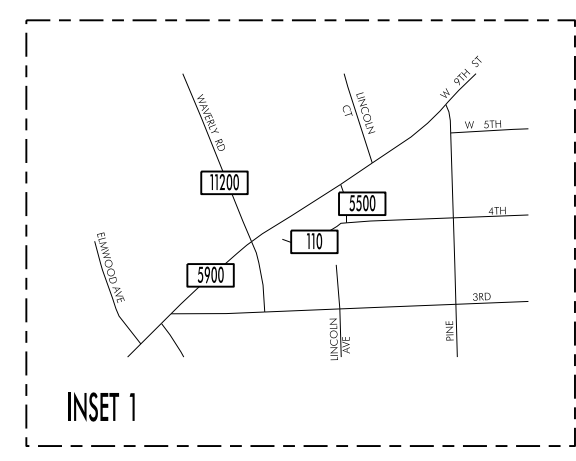

TRAFFIC FLOW MAP OF  
DAVENPORT B  
SCOTT COUNTY  
2014 ANNUAL AVERAGE DAILY TRAFFIC

TRAFFIC FLOW MAP OF  
**DAVENPORT D**  
**SCOTT COUNTY**  
 2014 ANNUAL AVERAGE DAILY TRAFFIC