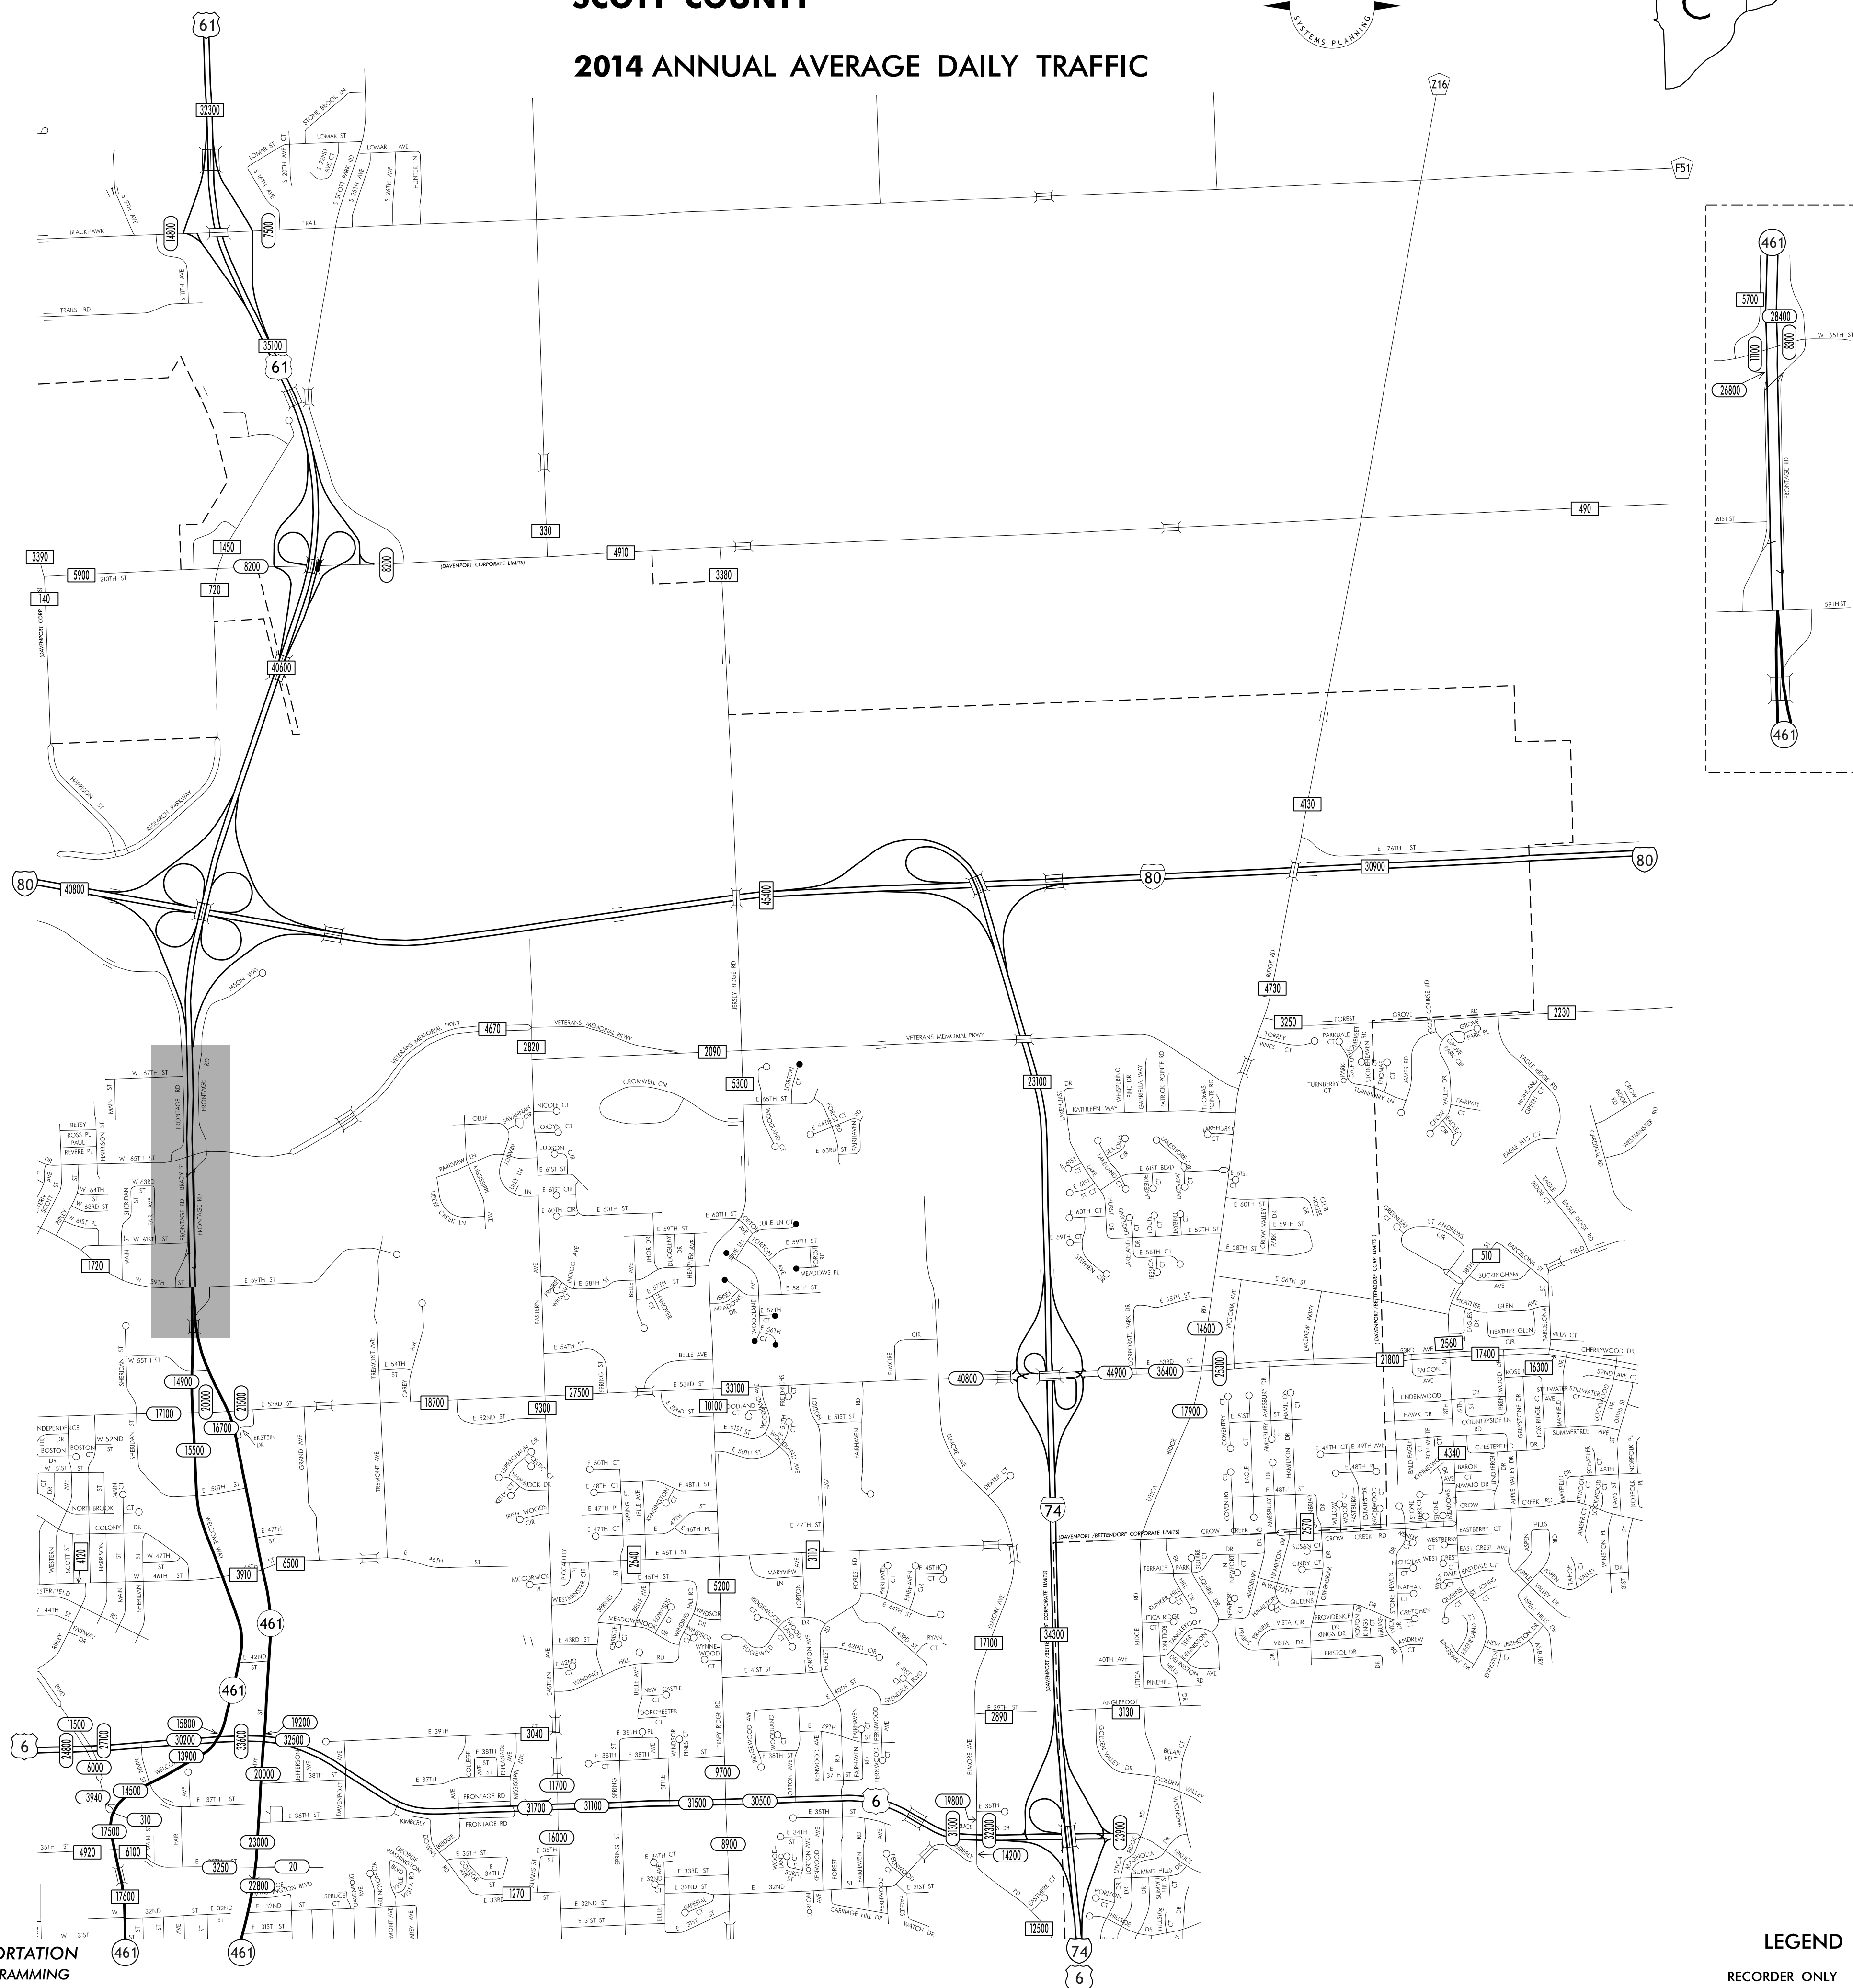

TRAFFIC FLOW MAP OF  
DAVENPORT B  
SCOTT COUNTY  
2014 ANNUAL AVERAGE DAILY TRAFFIC

TRAFFIC FLOW MAP OF  
**DAVENPORT D**  
**SCOTT COUNTY**  
 2014 ANNUAL AVERAGE DAILY TRAFFIC