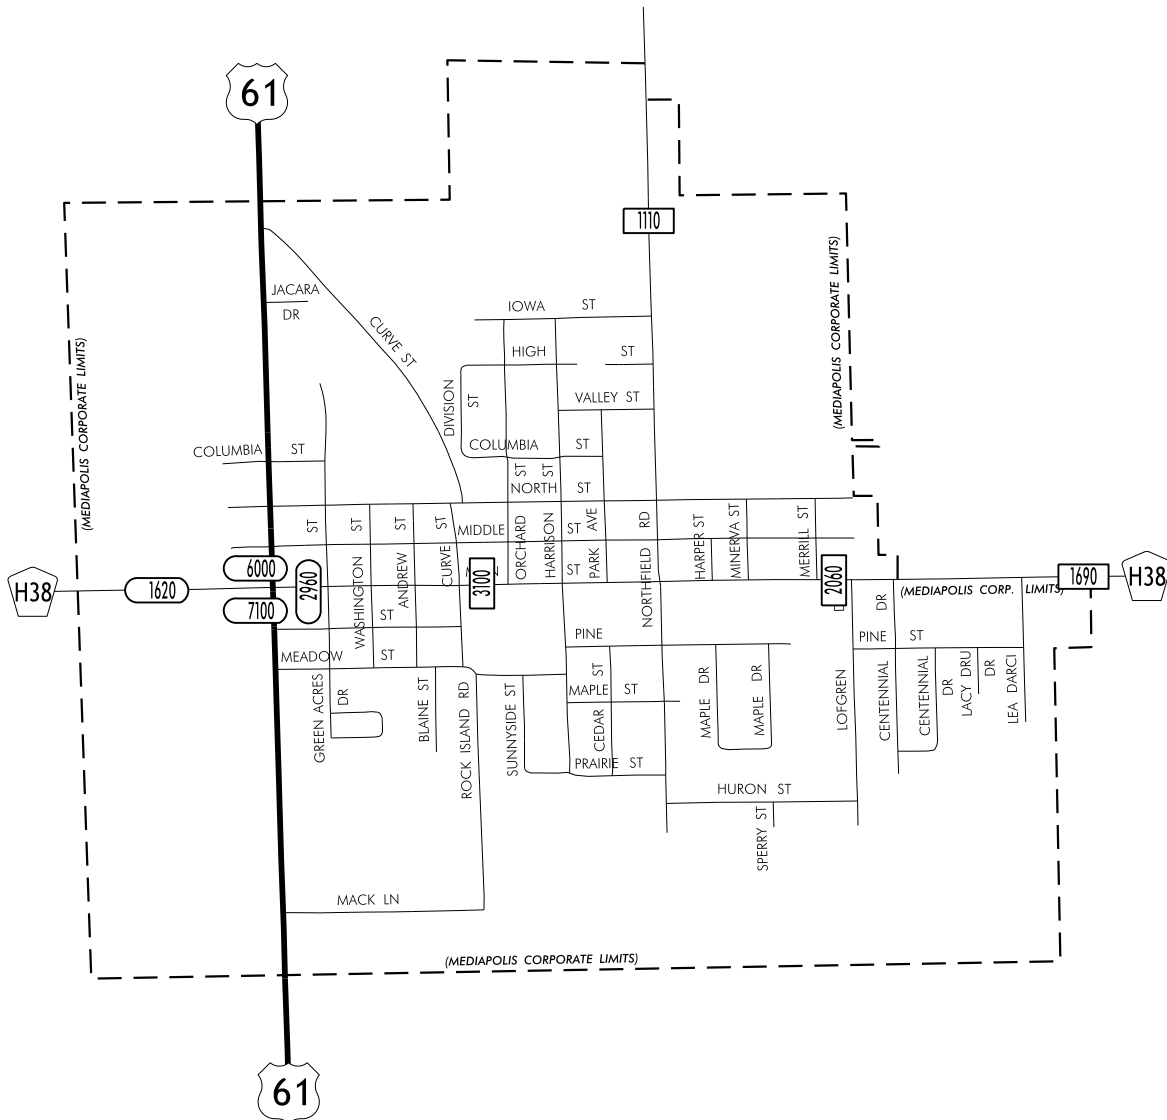

TRAFFIC FLOW MAP OF
MEDIAPOLIS
DES MOINES COUNTY
2014 ANNUAL AVERAGE DAILY TRAFFIC

LEGEND

- RECORDED ONLY
- MANUAL COUNT