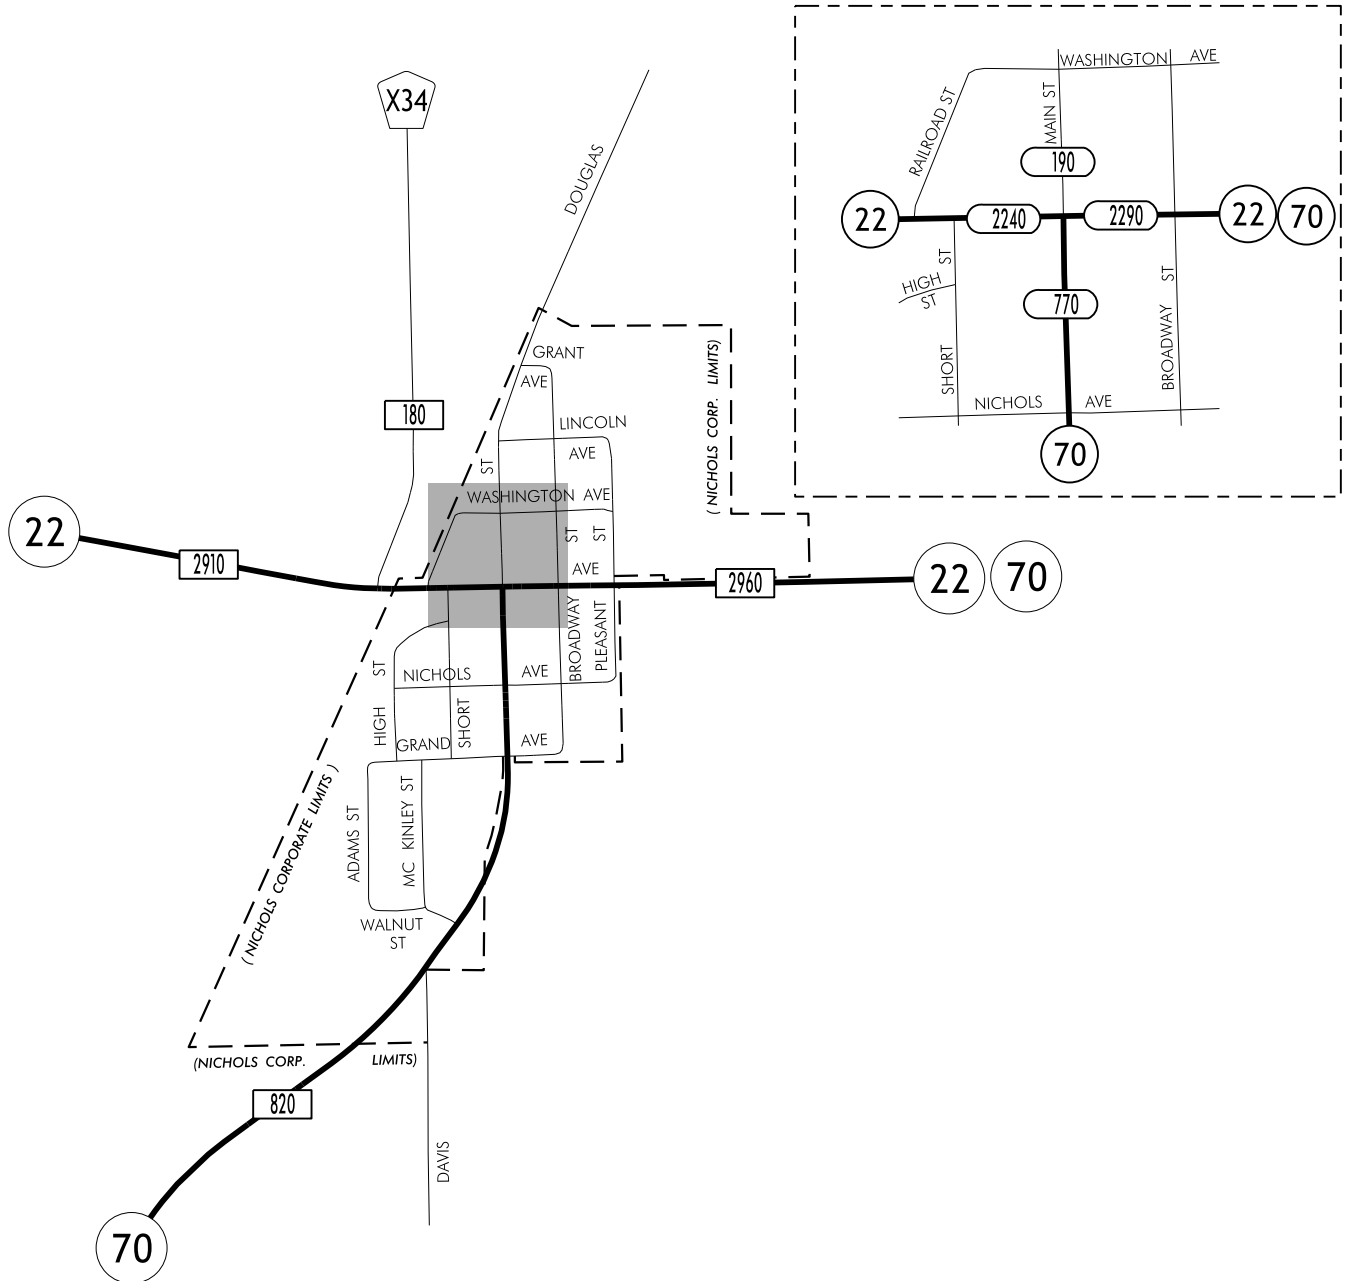

MUSCATINE COUNTY

2014 ANNUAL AVERAGE DAILY TRAFFIC

LEGEND

- RECORDER ONLY
- MANUAL COUNT