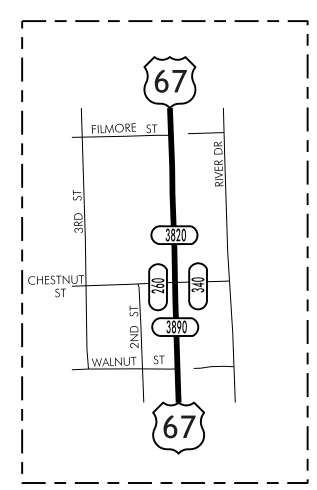

TRAFFIC FLOW MAP OF
PRINCETON
SCOTT COUNTY
2014 ANNUAL AVERAGE DAILY TRAFFIC

LEGEND

- RECORDED ONLY
- MANUAL COUNT