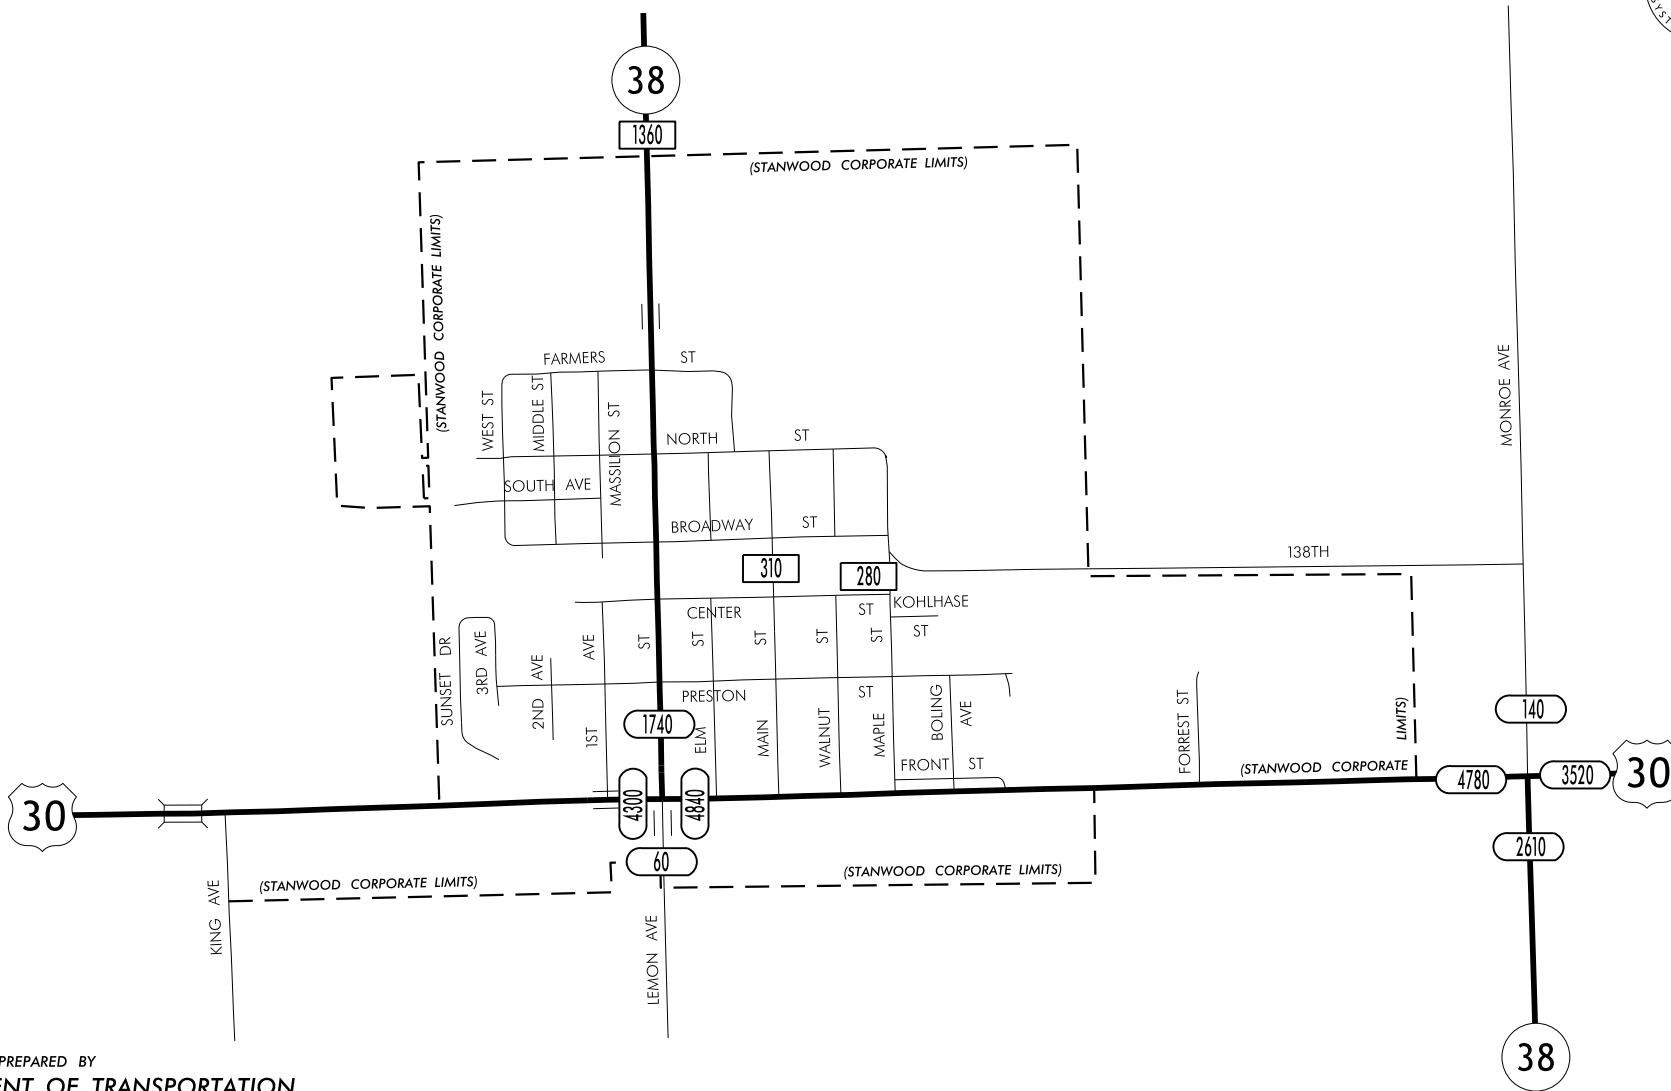

TRAFFIC FLOW MAP OF  
**STANWOOD**  
**CEDAR COUNTY**  
**2014 ANNUAL AVERAGE DAILY TRAFFIC**

**LEGEND**

- RECORDER ONLY
- MANUAL COUNT