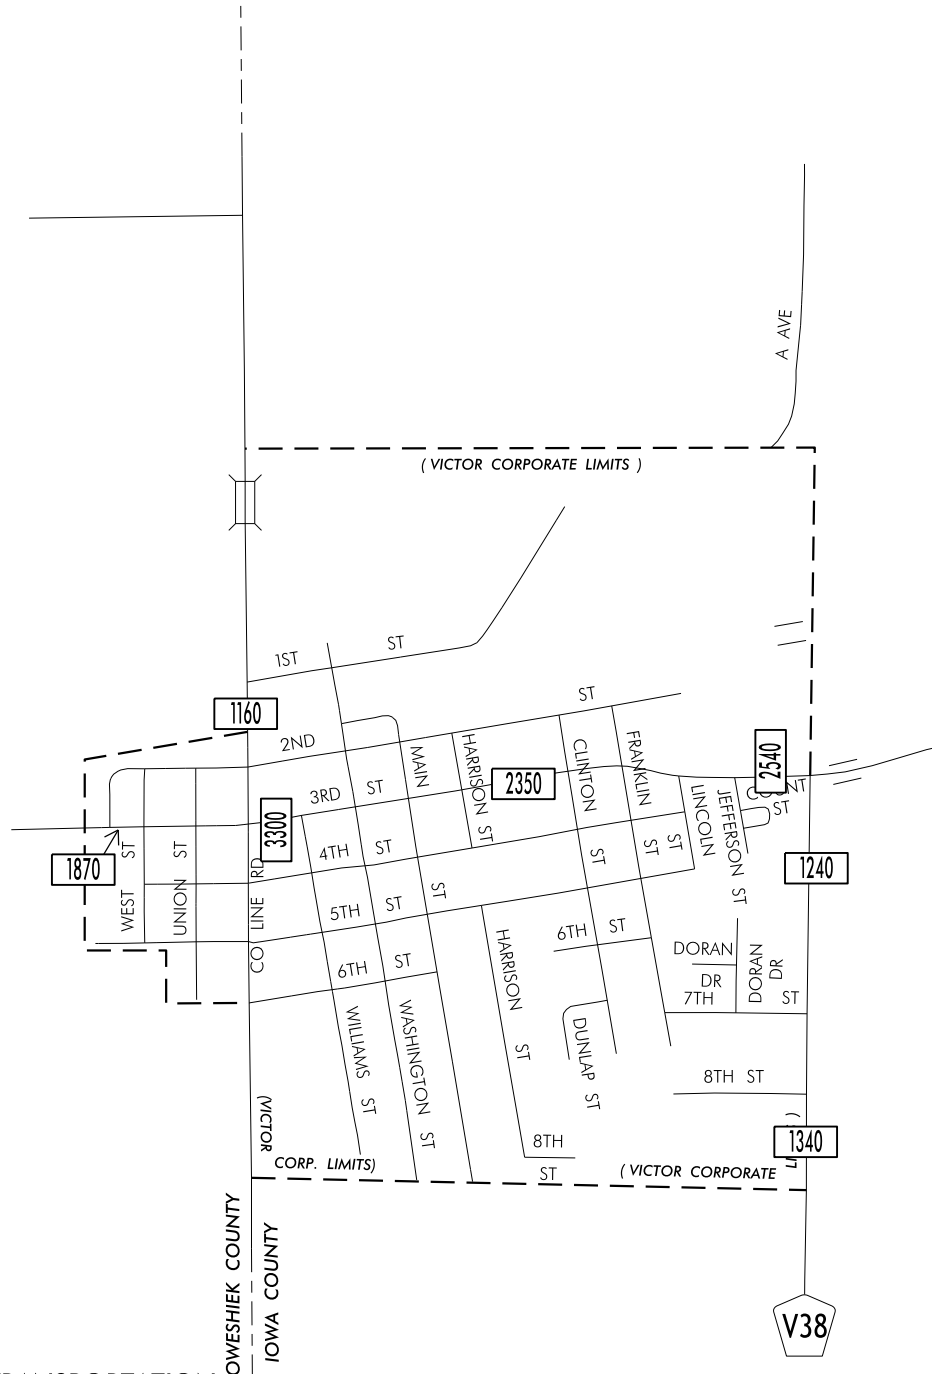

TRAFFIC FLOW MAP OF
VICTOR
IOWA COUNTY
2014 ANNUAL AVERAGE DAILY TRAFFIC

LEGEND

RECORDER ONLY
 MANUAL COUNT