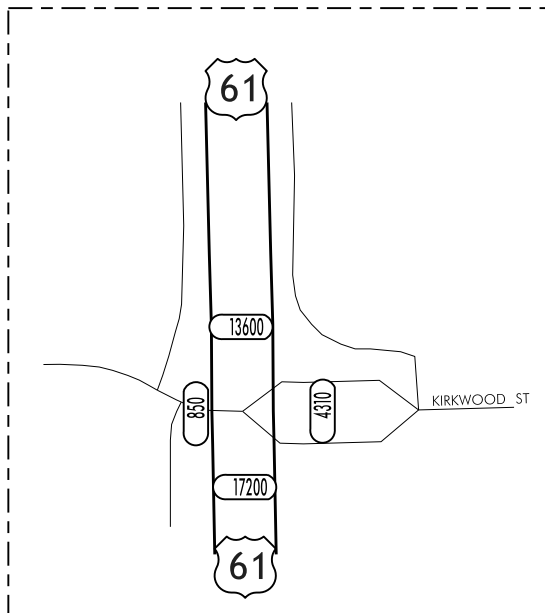

**TRAFFIC FLOW MAP OF
WEST BURLINGTON
DES MOINES COUNTY
2014 ANNUAL AVERAGE DAILY TRAFFIC**

PREPARED BY

LEGEND

RECORDER ONLY 
MANUAL COUNT 