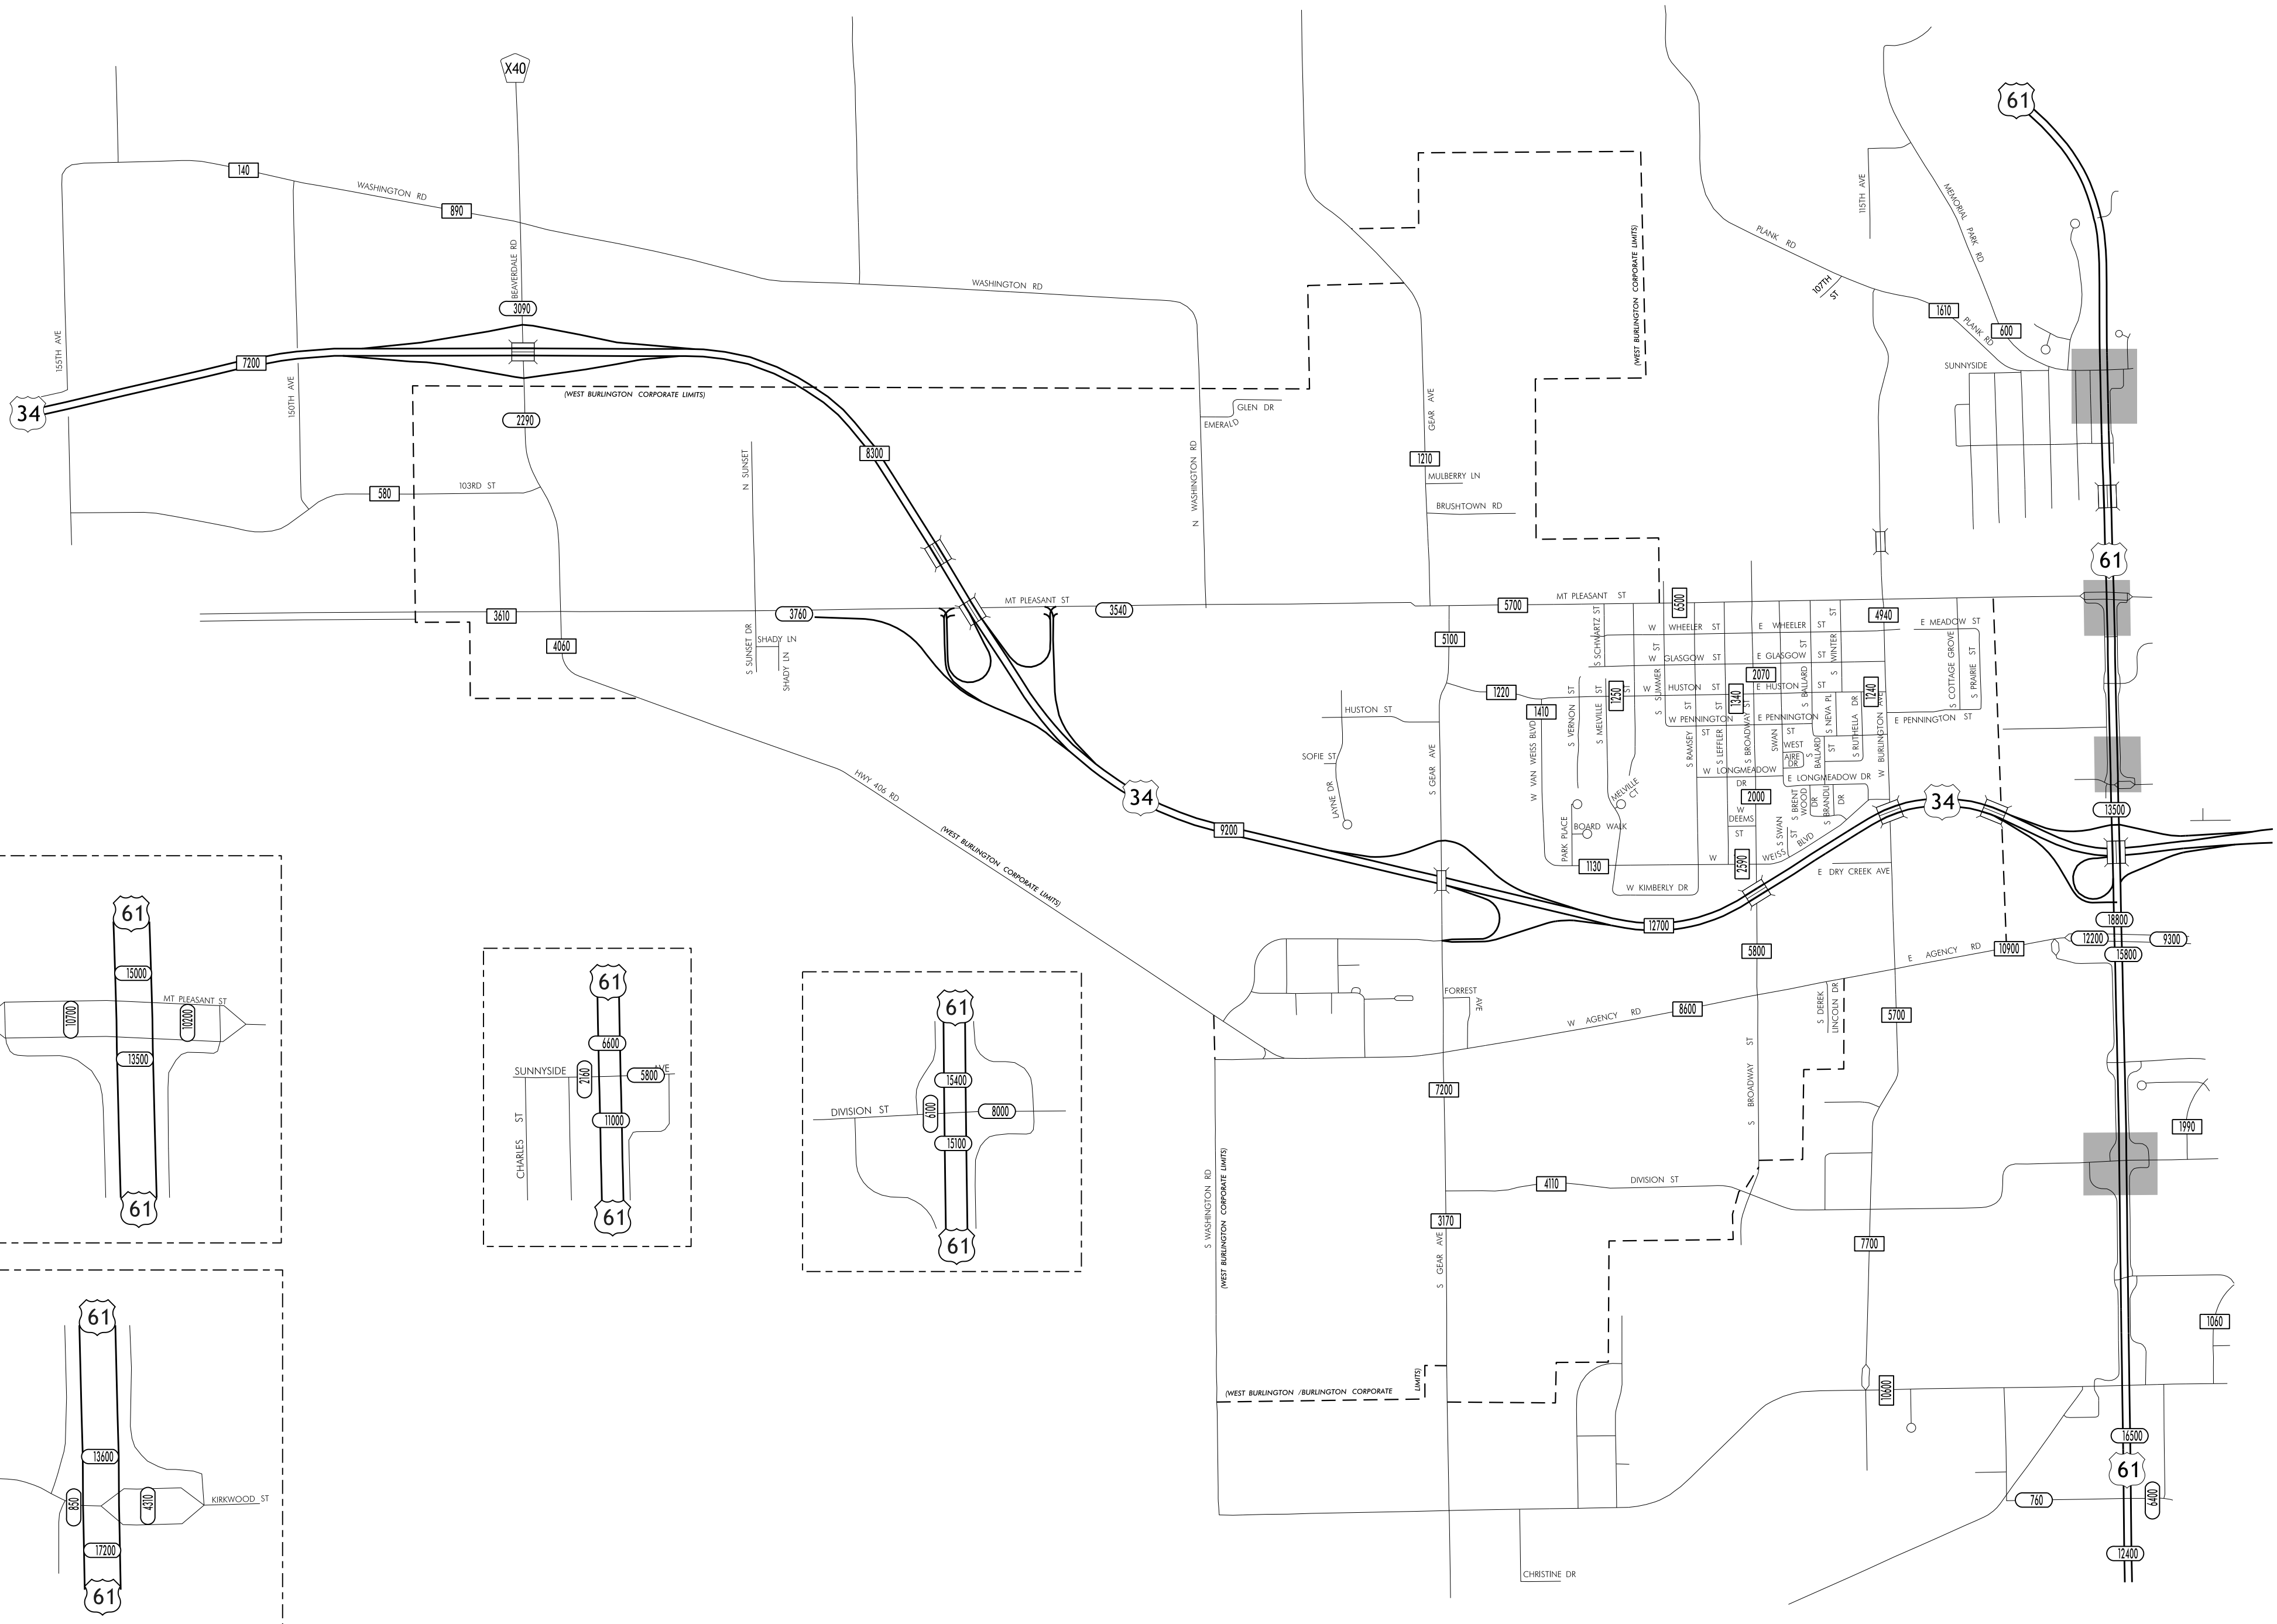

**TRAFFIC FLOW MAP OF
WEST BURLINGTON
DES MOINES COUNTY
2014 ANNUAL AVERAGE DAILY TRAFFIC**

PREPARED BY

LEGEND

RECORDER ONLY 
MANUAL COUNT 