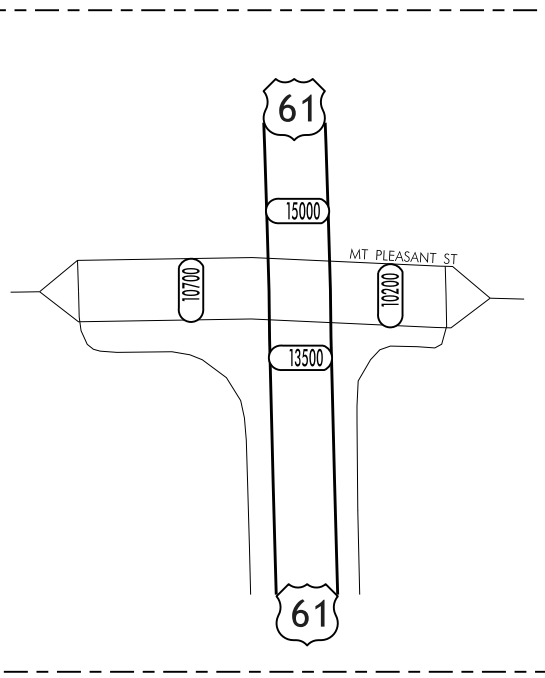

**TRAFFIC FLOW MAP OF
WEST BURLINGTON
DES MOINES COUNTY
2014 ANNUAL AVERAGE DAILY TRAFFIC**

PREPARED BY

LEGEND

RECORDER ONLY 
MANUAL COUNT 