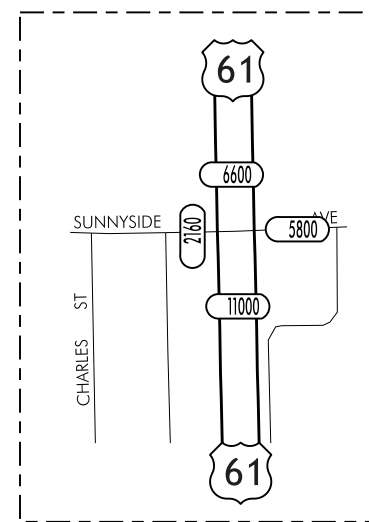

**TRAFFIC FLOW MAP OF
WEST BURLINGTON
DES MOINES COUNTY
2014 ANNUAL AVERAGE DAILY TRAFFIC**

PREPARED BY

LEGEND

RECORDER ONLY 
MANUAL COUNT 