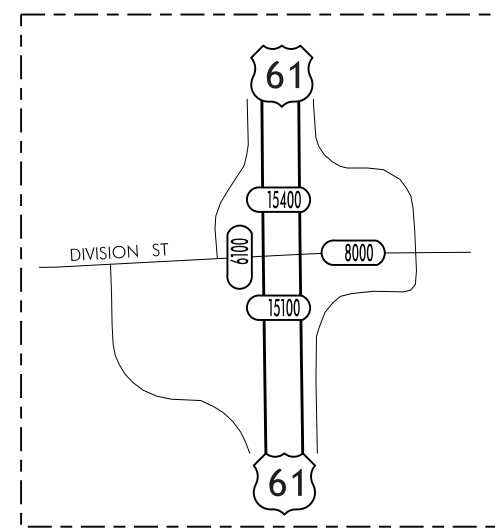

**TRAFFIC FLOW MAP OF
WEST BURLINGTON
DES MOINES COUNTY
2014 ANNUAL AVERAGE DAILY TRAFFIC**

PREPARED BY

LEGEND

RECORDER ONLY 
MANUAL COUNT 