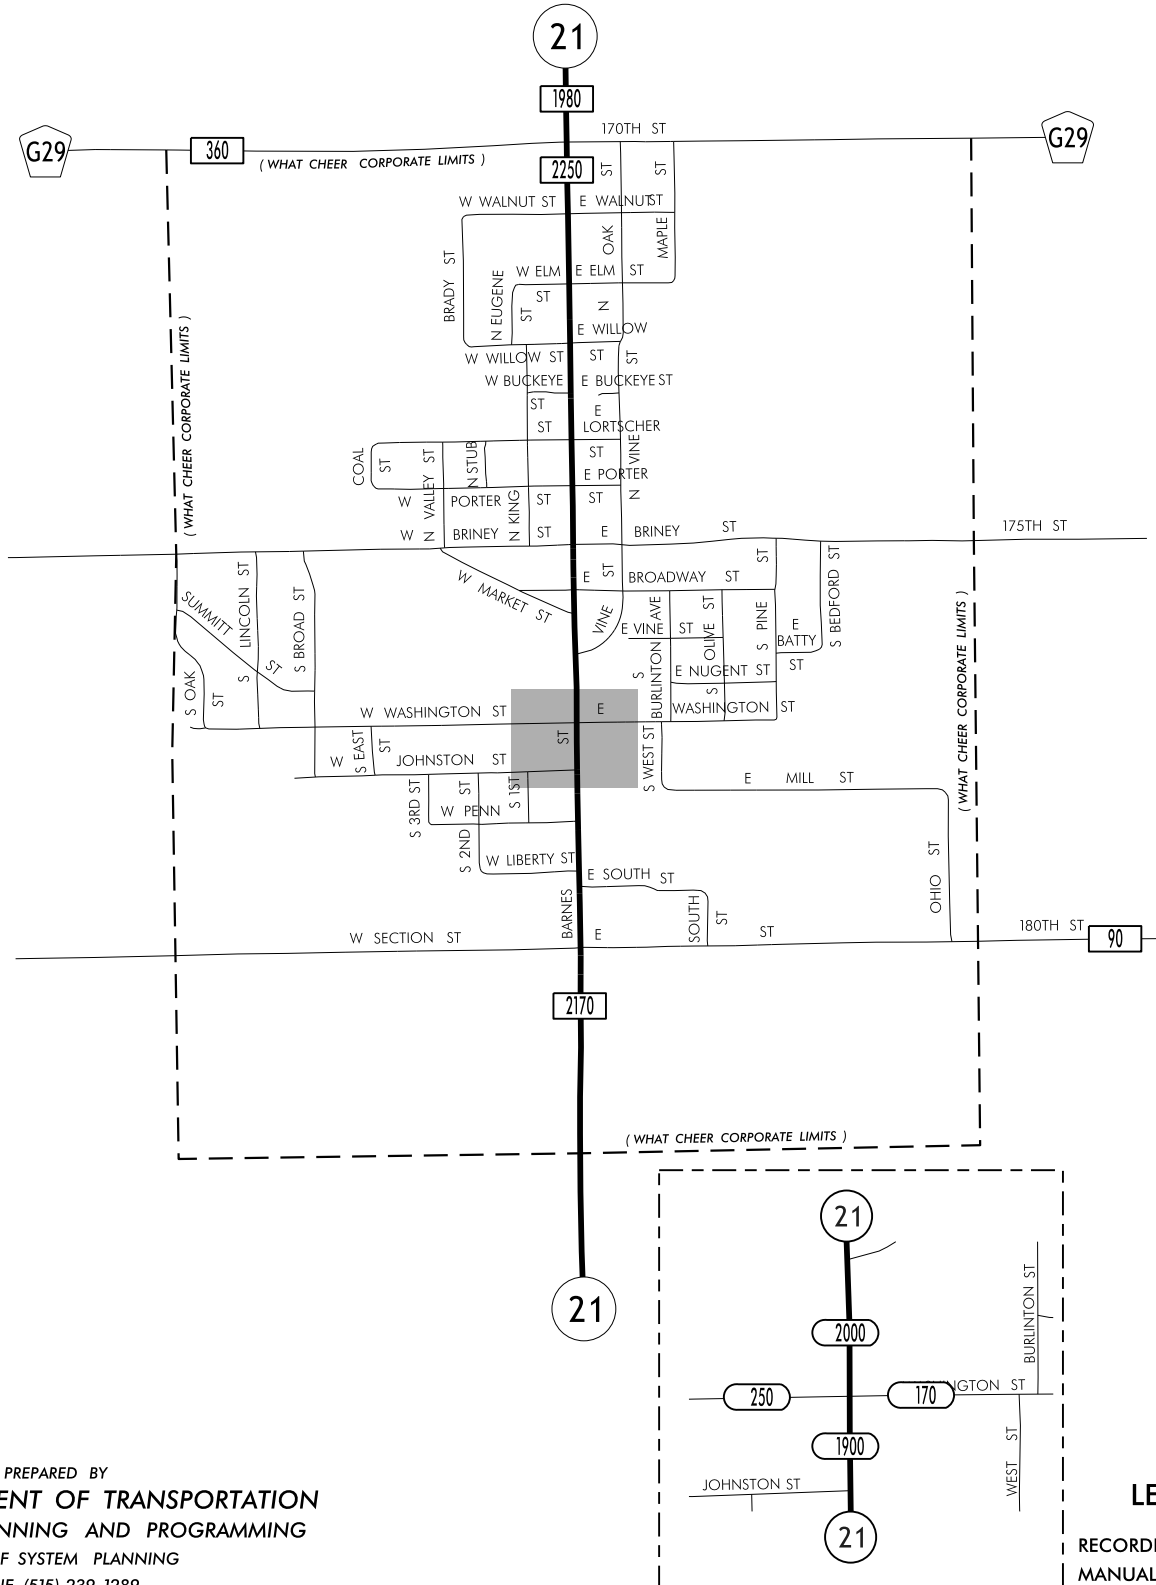

TRAFFIC FLOW MAP OF  
**WHAT CHEER**  
**KEOKUK COUNTY**

**2014 ANNUAL AVERAGE DAILY TRAFFIC**

**LEGEND**

RECORDER ONLY   
 MANUAL COUNT 