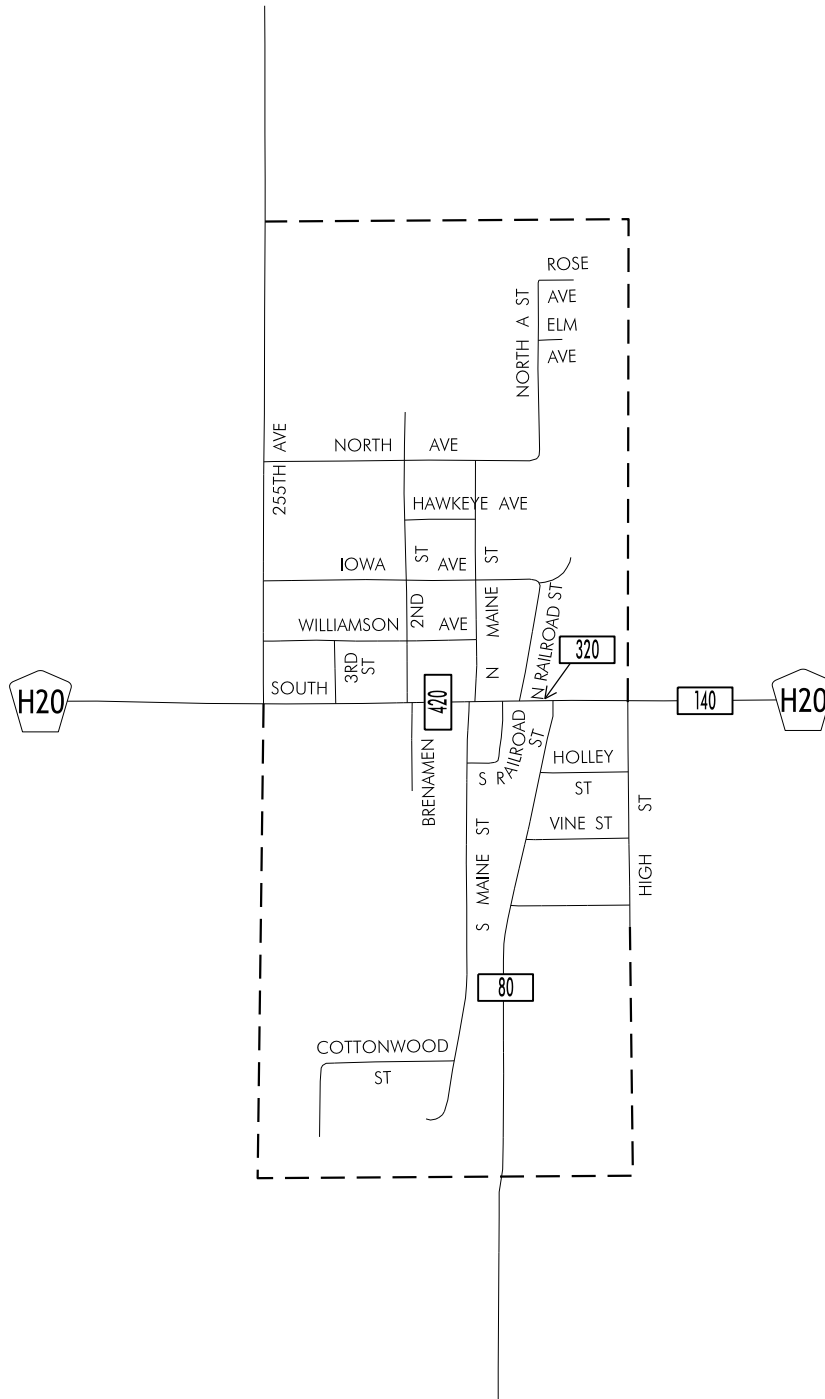

TRAFFIC FLOW MAP OF

WILLIAMSON

LUCAS COUNTY

2014 ANNUAL AVERAGE DAILY TRAFFIC

LEGEND

- RECORDER ONLY
- MANUAL COUNT