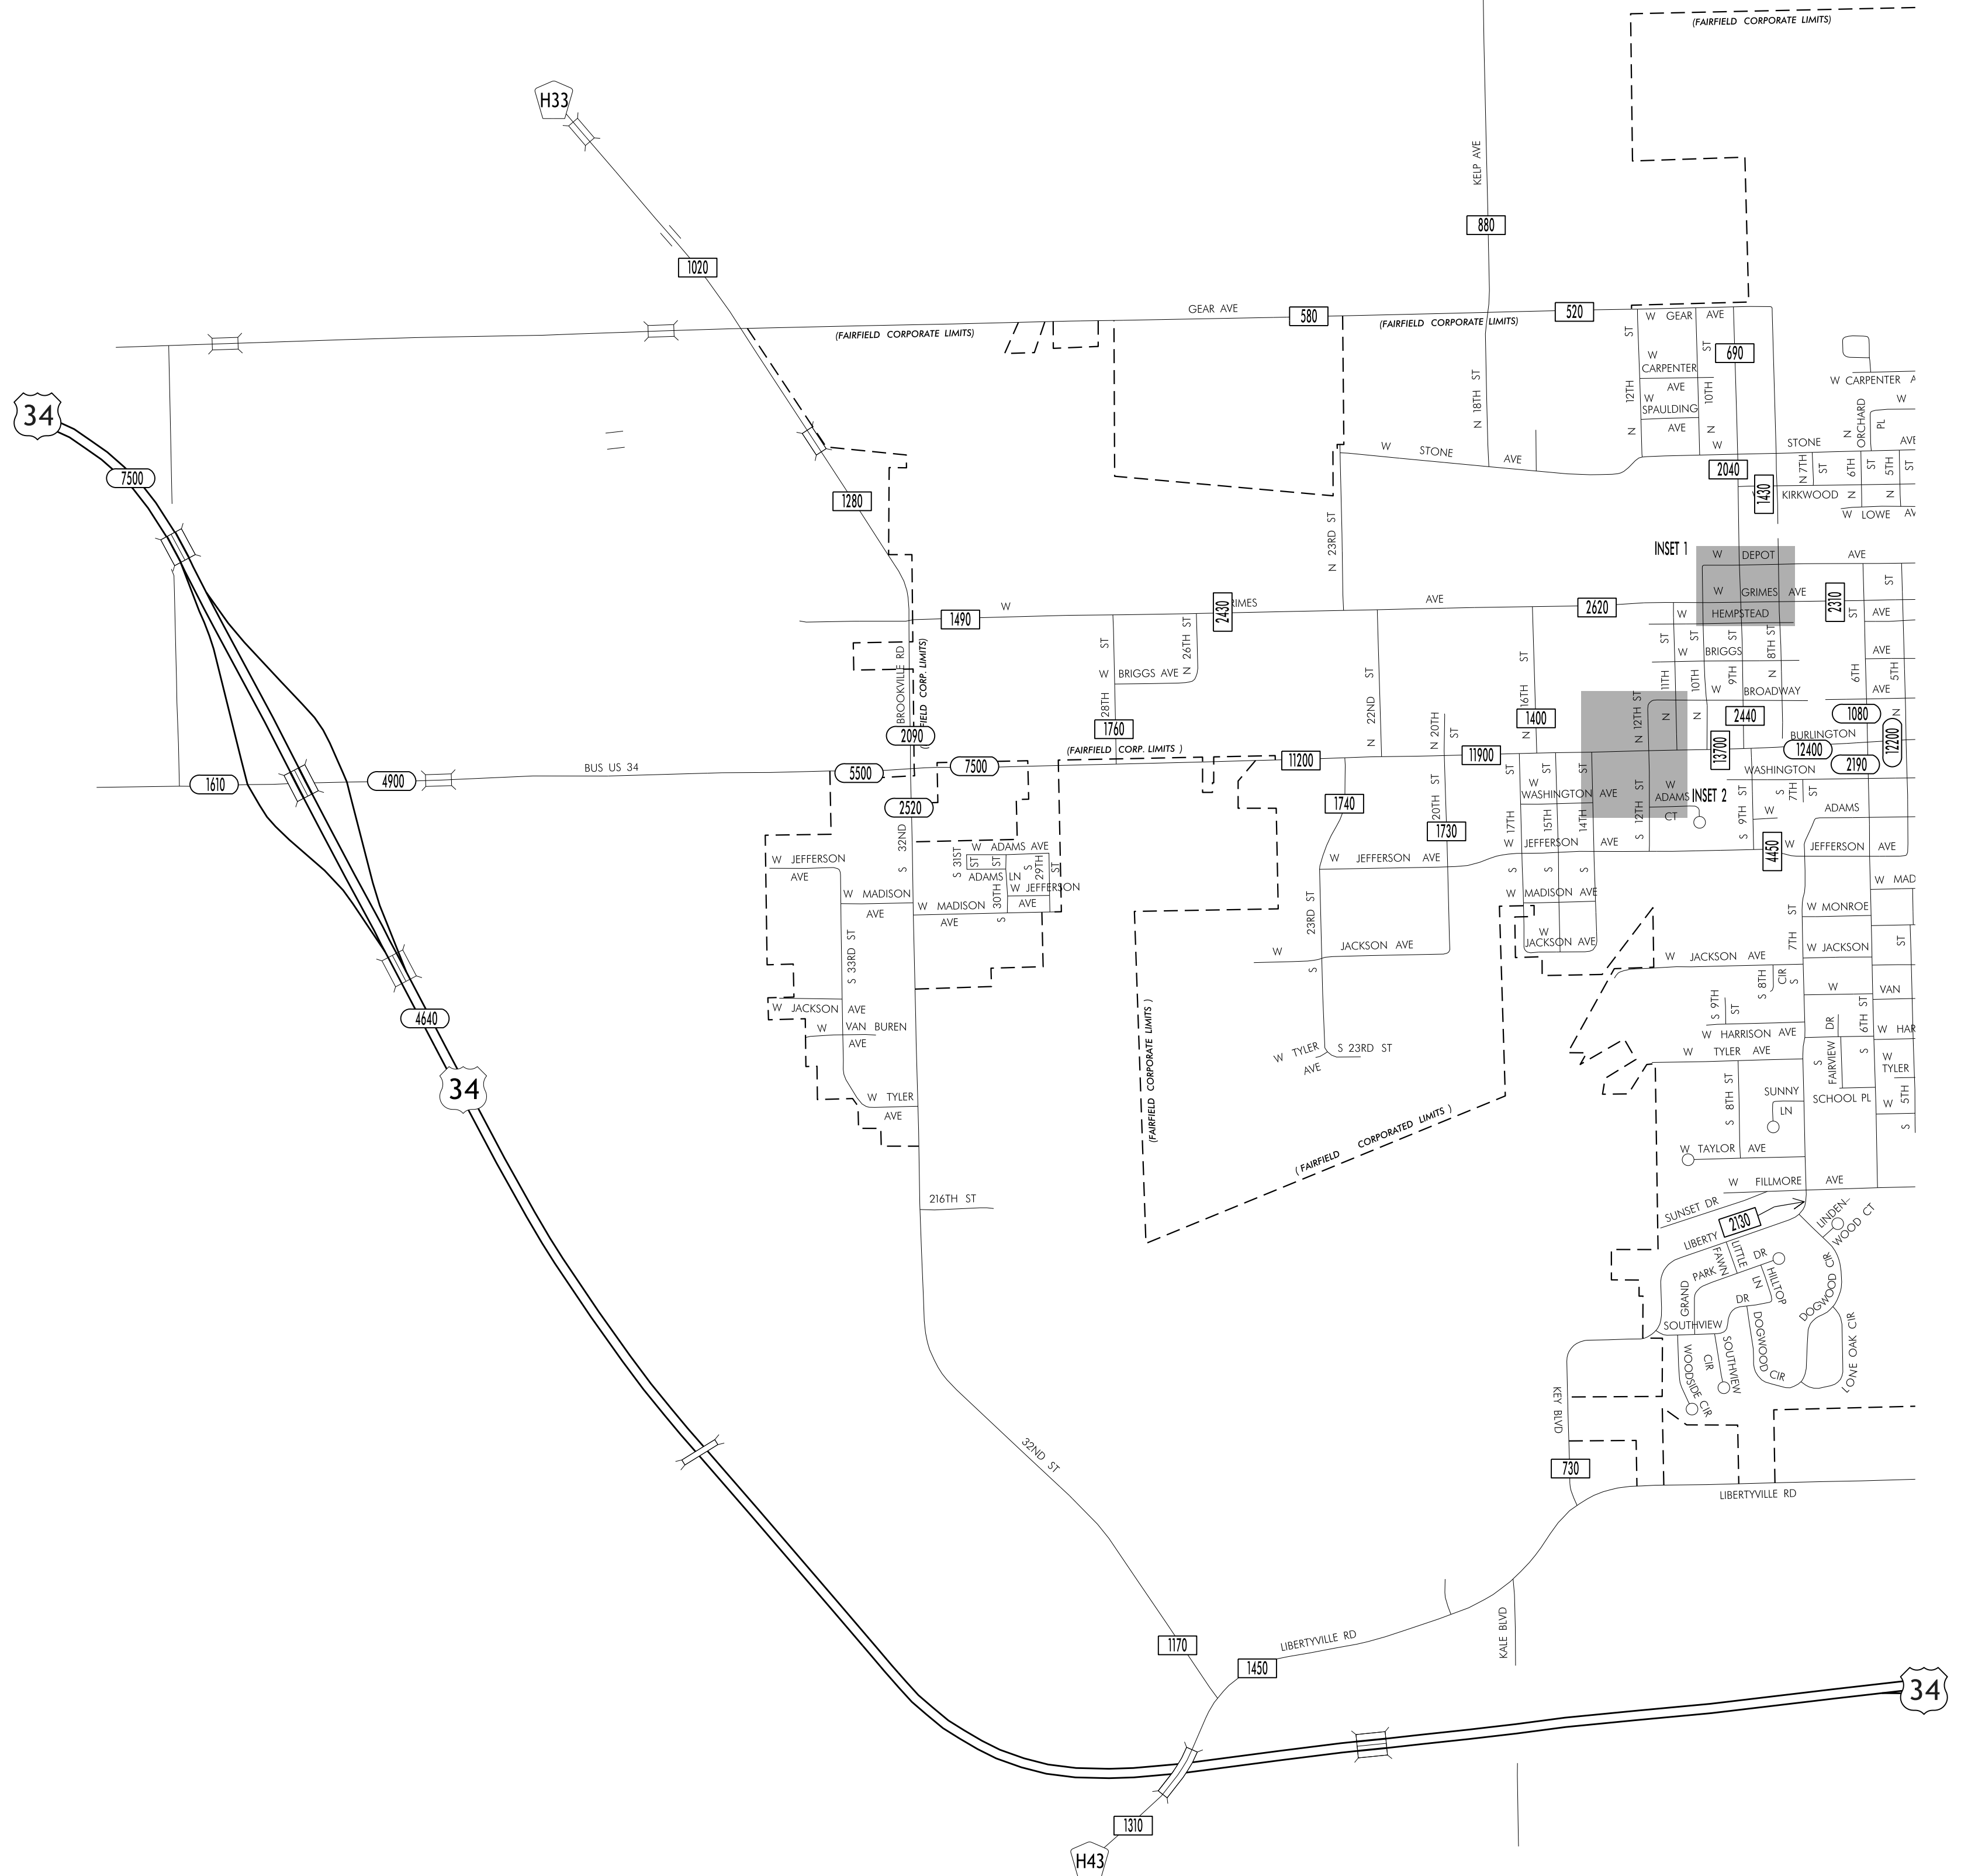

TRAFFIC FLOW MAP OF
FAIRFIELD A
JEFFERSON COUNTY
2014 ANNUAL AVERAGE DAILY TRAFFIC

TRAFFIC FLOW MAP OF
FAIRFIELD B
JEFFERSON COUNTY
 2014 ANNUAL AVERAGE DAILY TRAFFIC