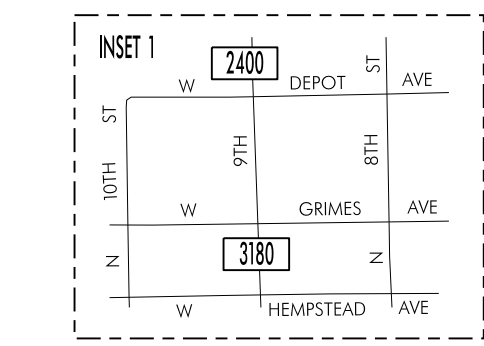

TRAFFIC FLOW MAP OF
FAIRFIELD A
JEFFERSON COUNTY
2014 ANNUAL AVERAGE DAILY TRAFFIC

TRAFFIC FLOW MAP OF
FAIRFIELD B
JEFFERSON COUNTY
 2014 ANNUAL AVERAGE DAILY TRAFFIC