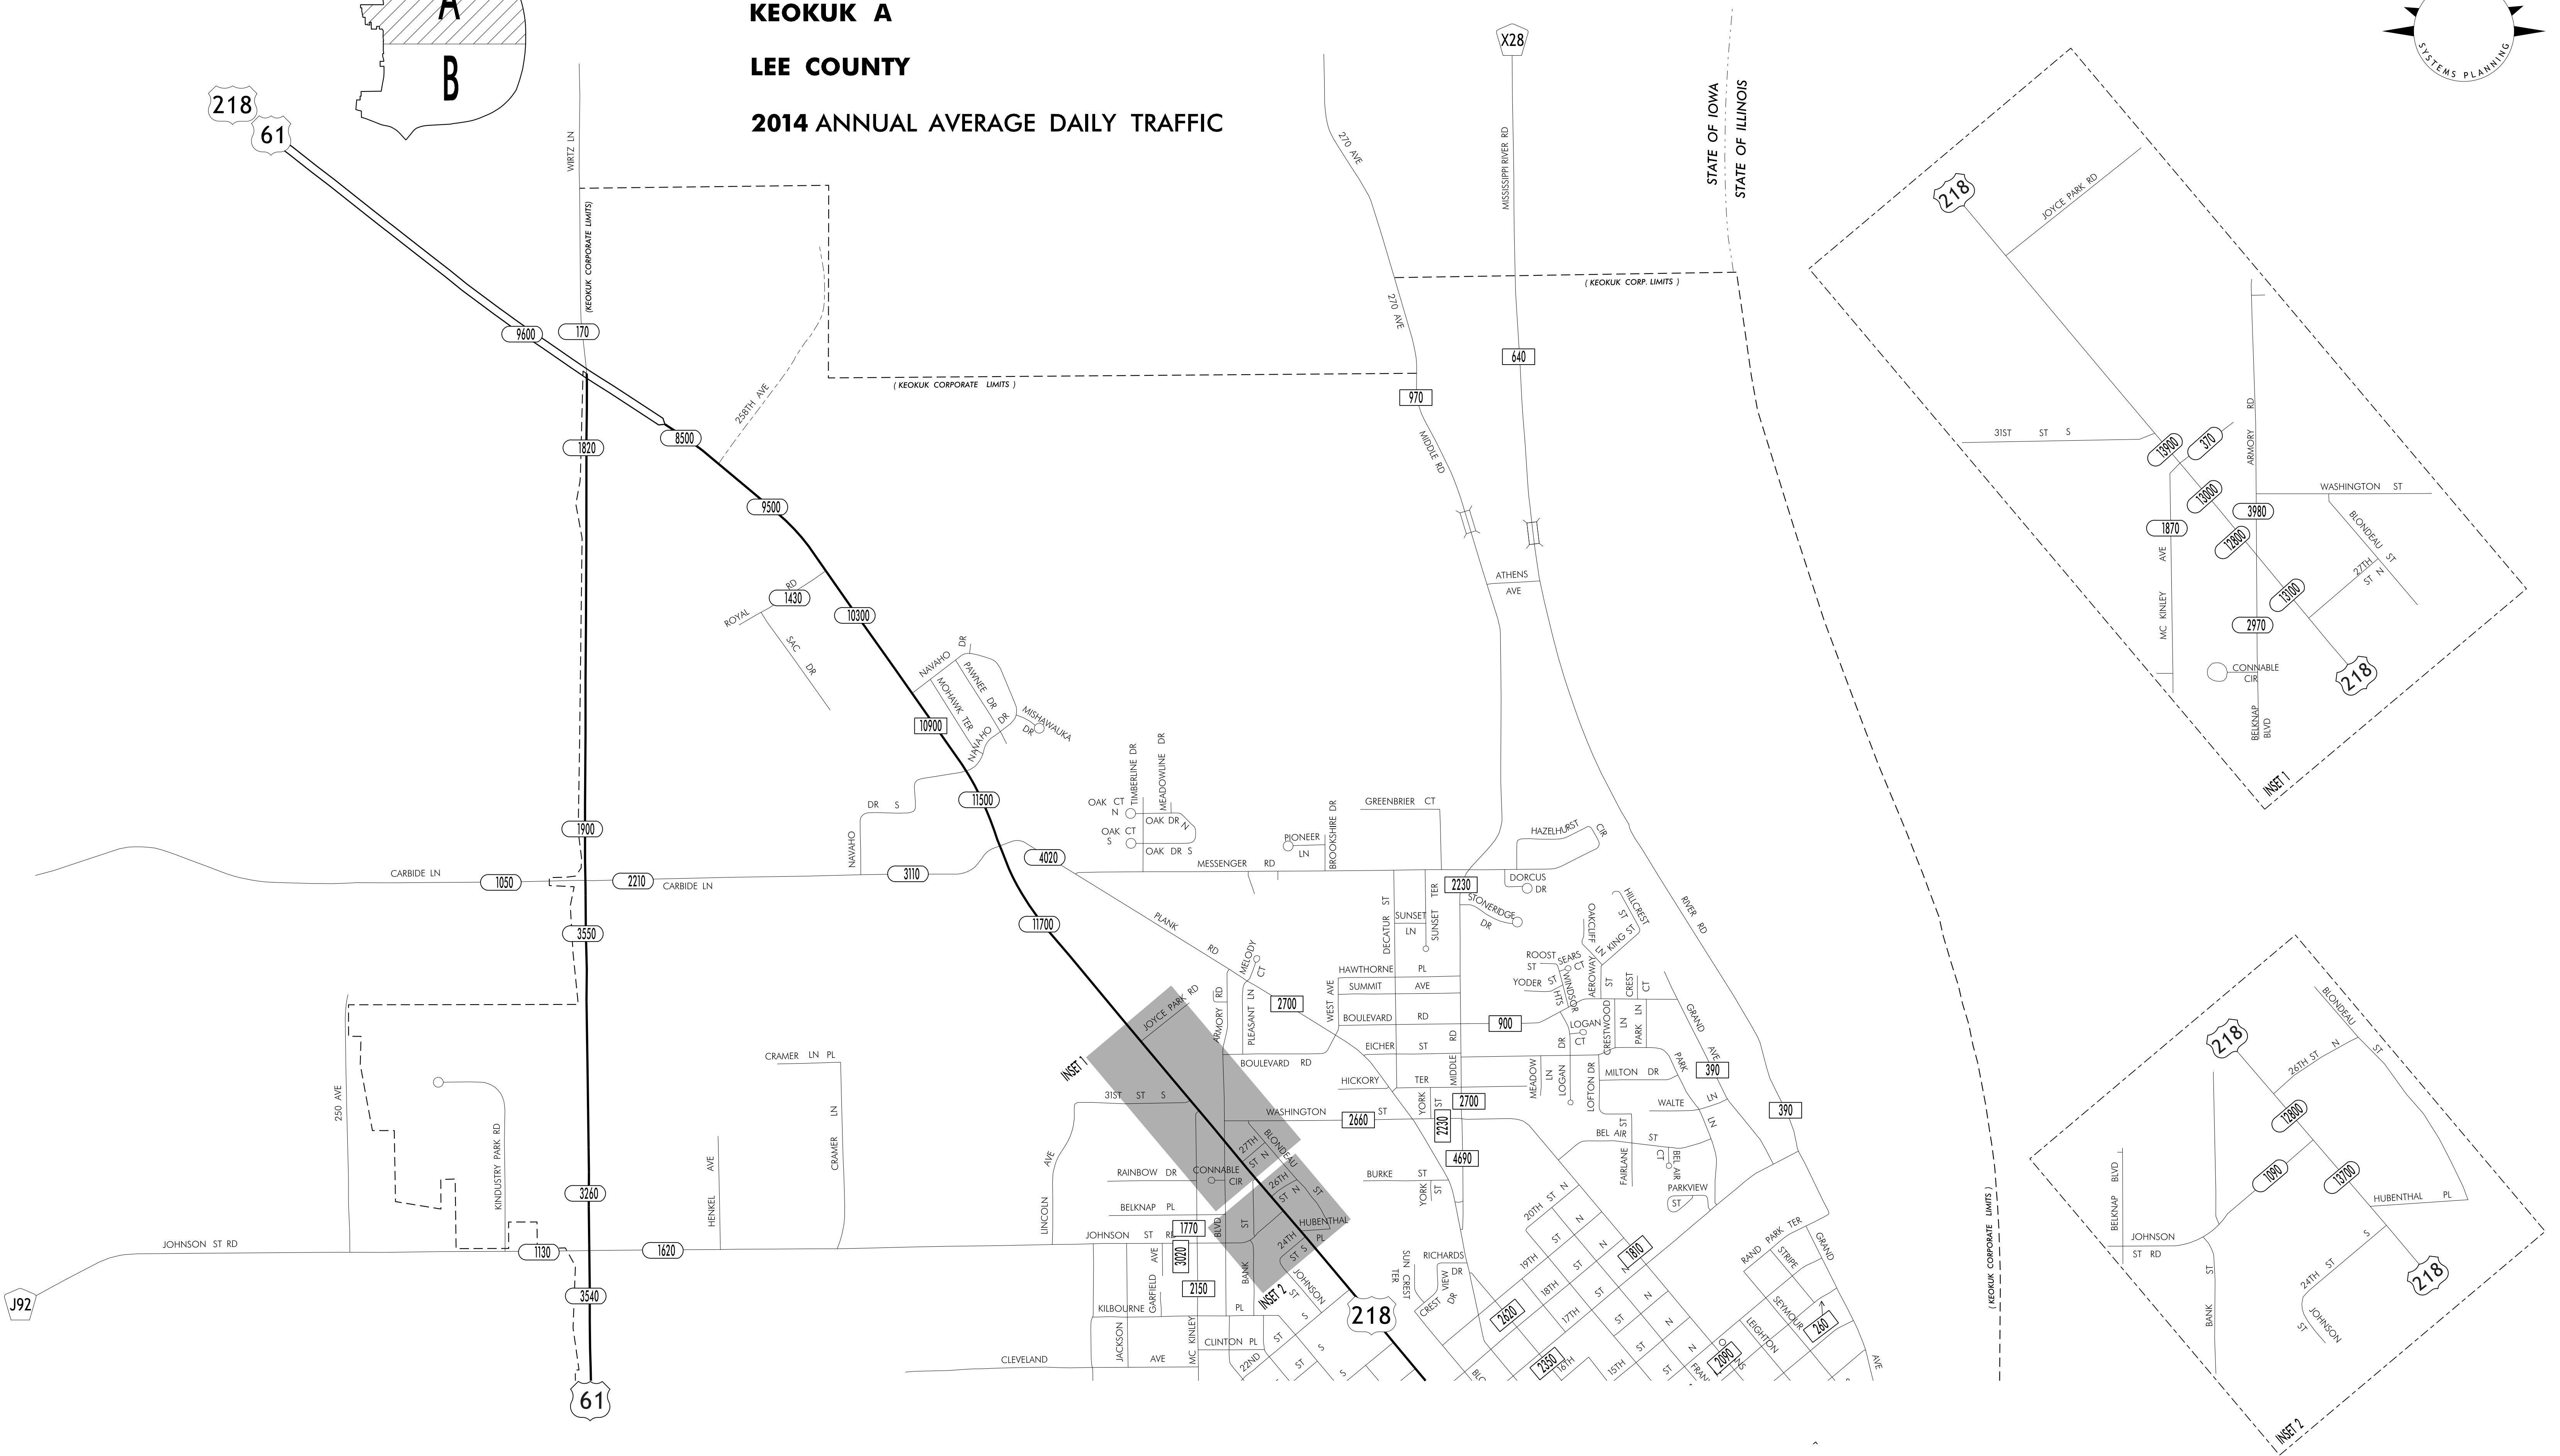

TRAFFIC FLOW MAP OF
KEOKUK A
LEE COUNTY
2014 ANNUAL AVERAGE DAILY TRAFFIC

TRAFFIC FLOW MAP OF
KEOKUK B
LEE COUNTY
2014 ANNUAL AVERAGE DAILY TRAFFIC
 * REVISED 12 /2017