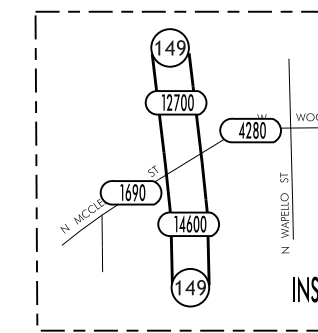

TRAFFIC FLOW MAP OF
OTTUMWA A
WAPELLO COUNTY
 2014 ANNUAL AVERAGE DAILY TRAFFIC

TRAFFIC FLOW MAP OF
OTTUMWA B
WAPELLO COUNTY
2014 ANNUAL AVERAGE DAILY TRAFFIC