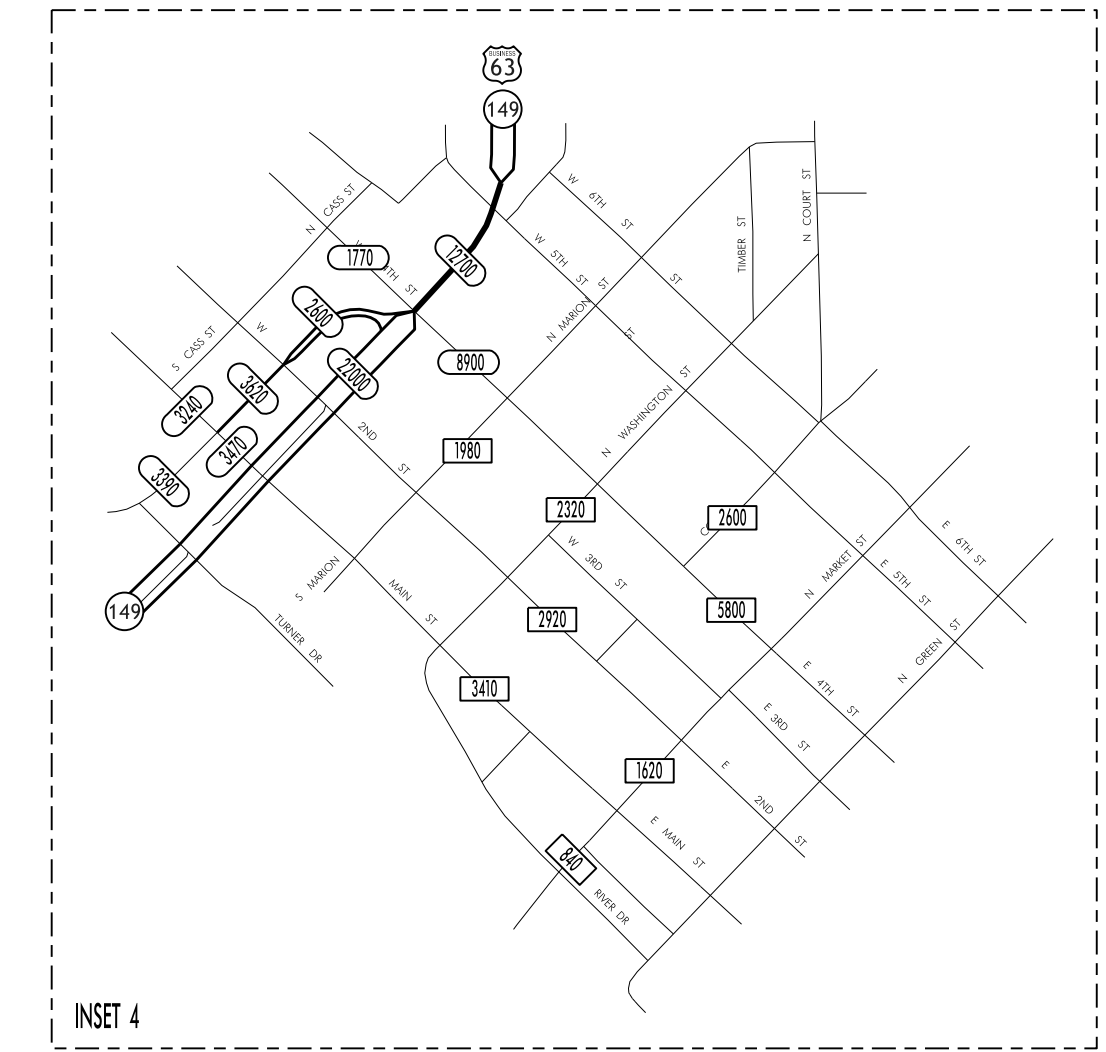

TRAFFIC FLOW MAP OF
OTTUMWA A
WAPELLO COUNTY
 2014 ANNUAL AVERAGE DAILY TRAFFIC

TRAFFIC FLOW MAP OF
OTTUMWA B
WAPELLO COUNTY
2014 ANNUAL AVERAGE DAILY TRAFFIC