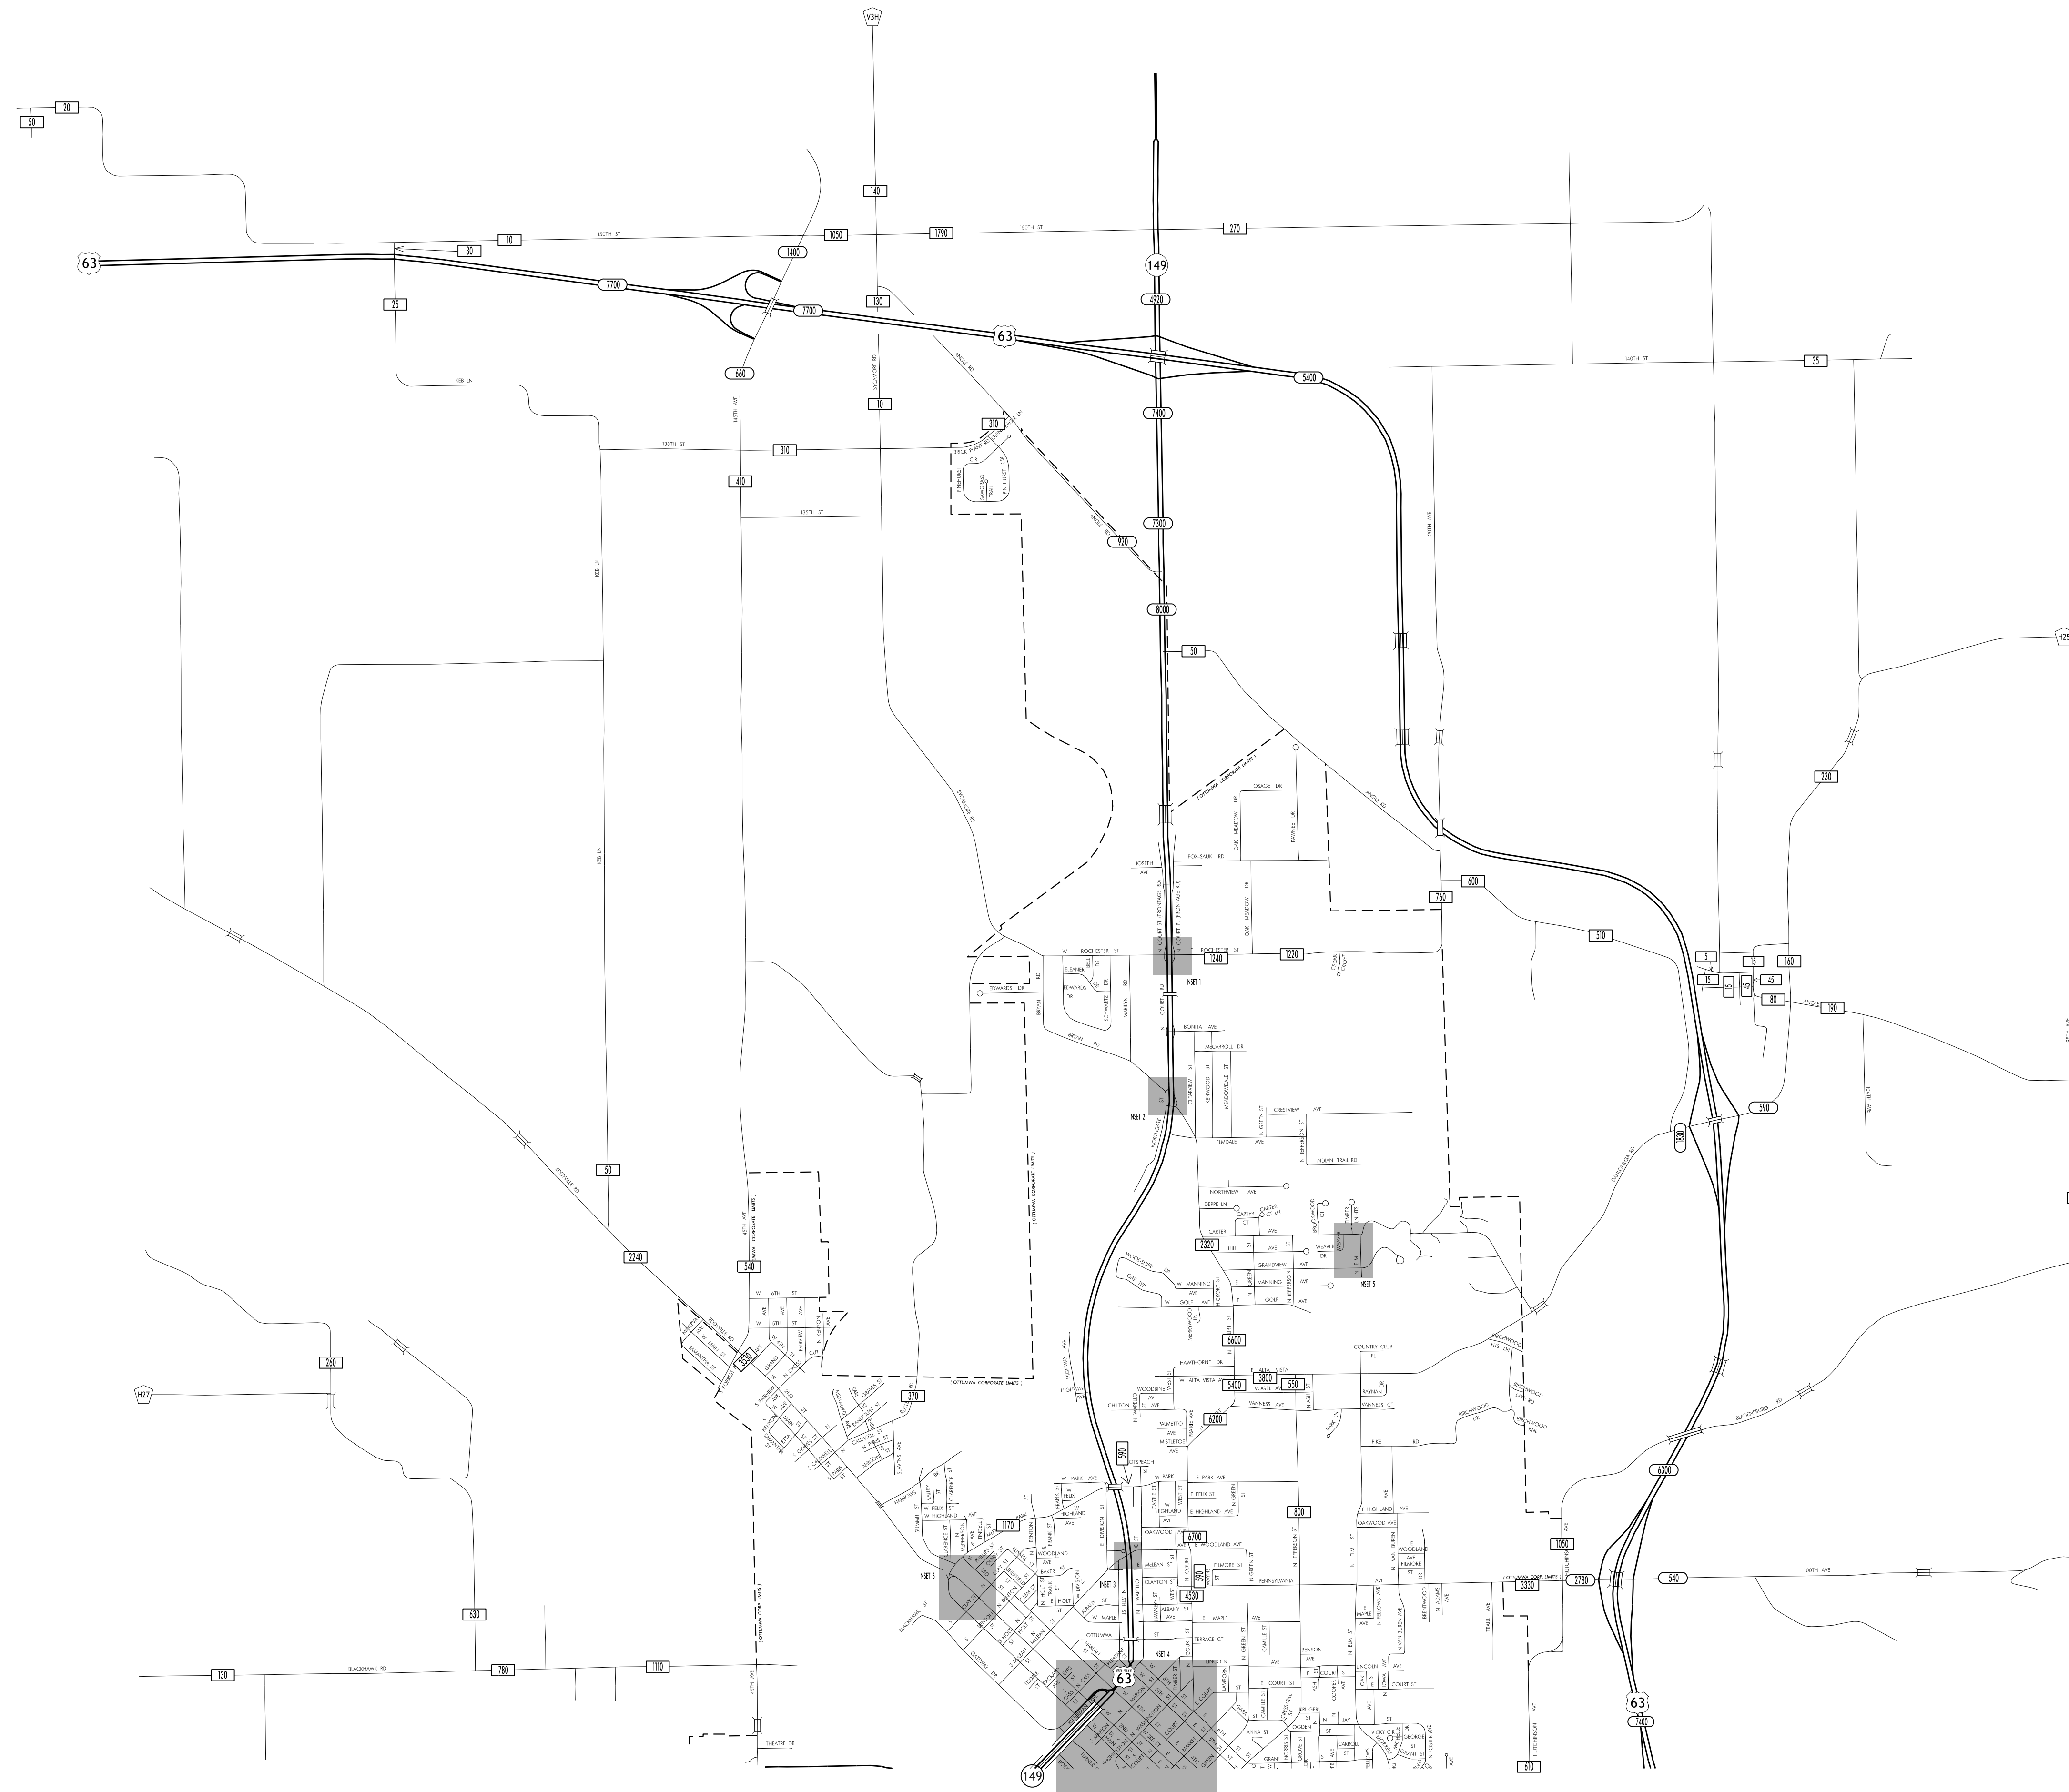

TRAFFIC FLOW MAP OF
OTTUMWA A
WAPELLO COUNTY
 2014 ANNUAL AVERAGE DAILY TRAFFIC

TRAFFIC FLOW MAP OF
OTTUMWA B
WAPELLO COUNTY
2014 ANNUAL AVERAGE DAILY TRAFFIC