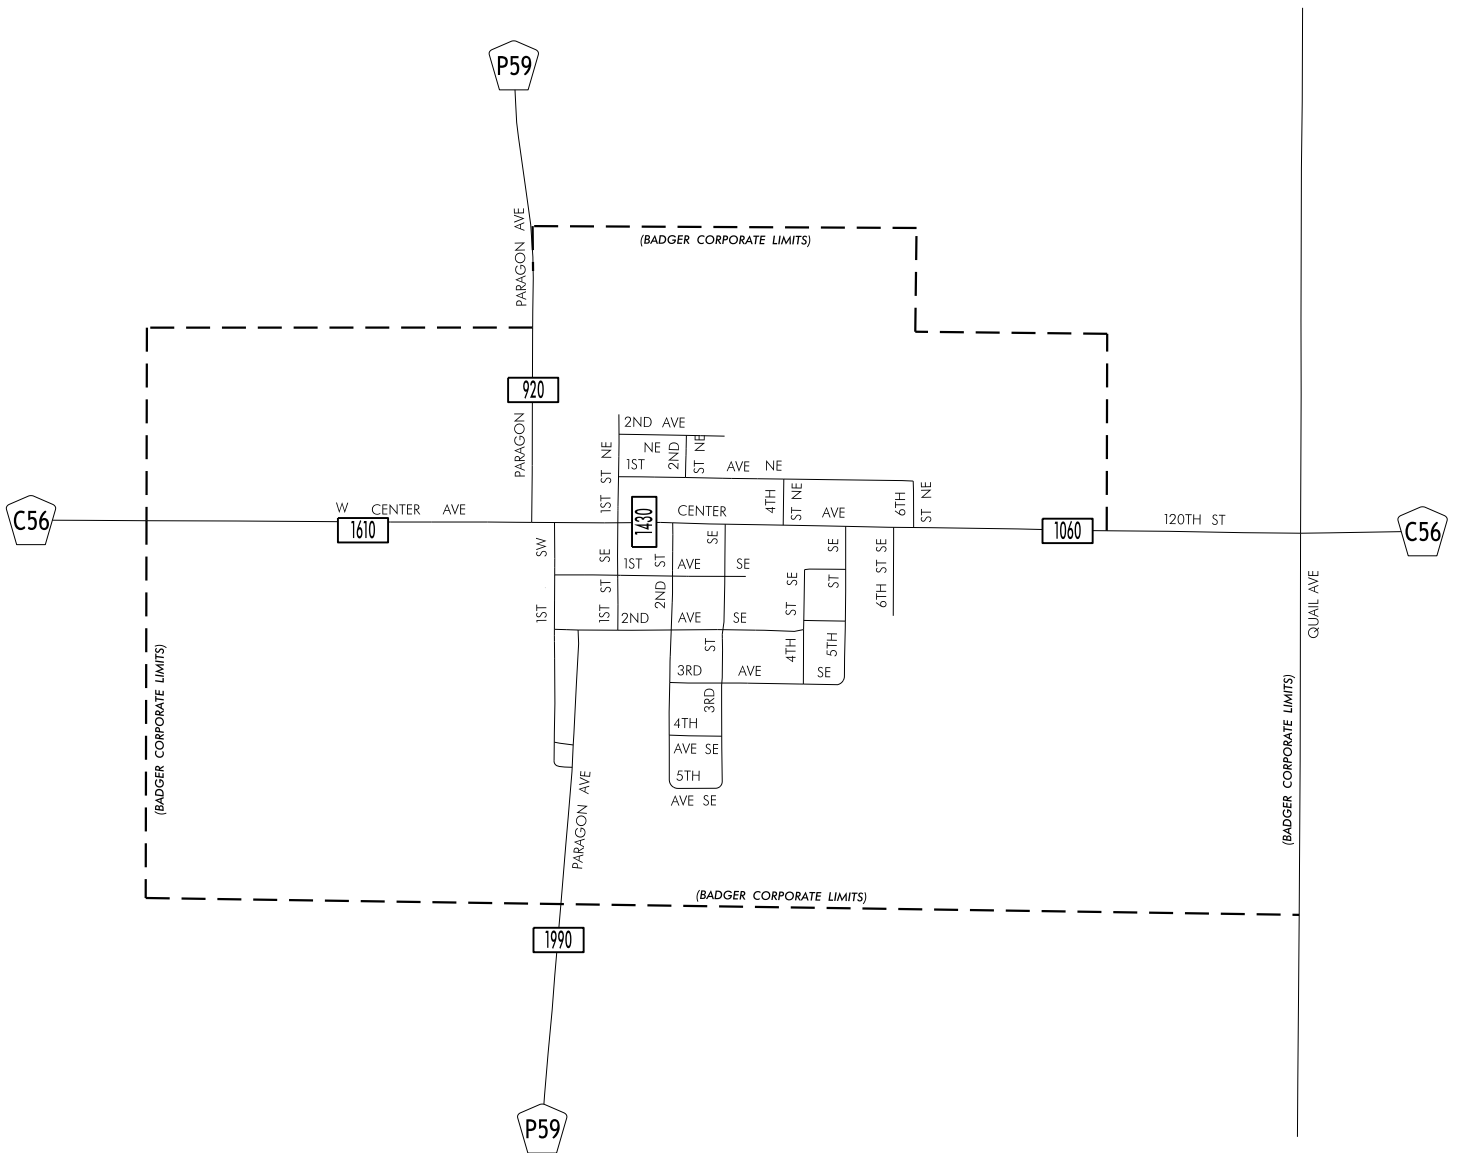

# TRAFFIC FLOW MAP OF

## BADGER

## WEBSTER COUNTY

### 2015 ANNUAL AVERAGE DAILY TRAFFIC