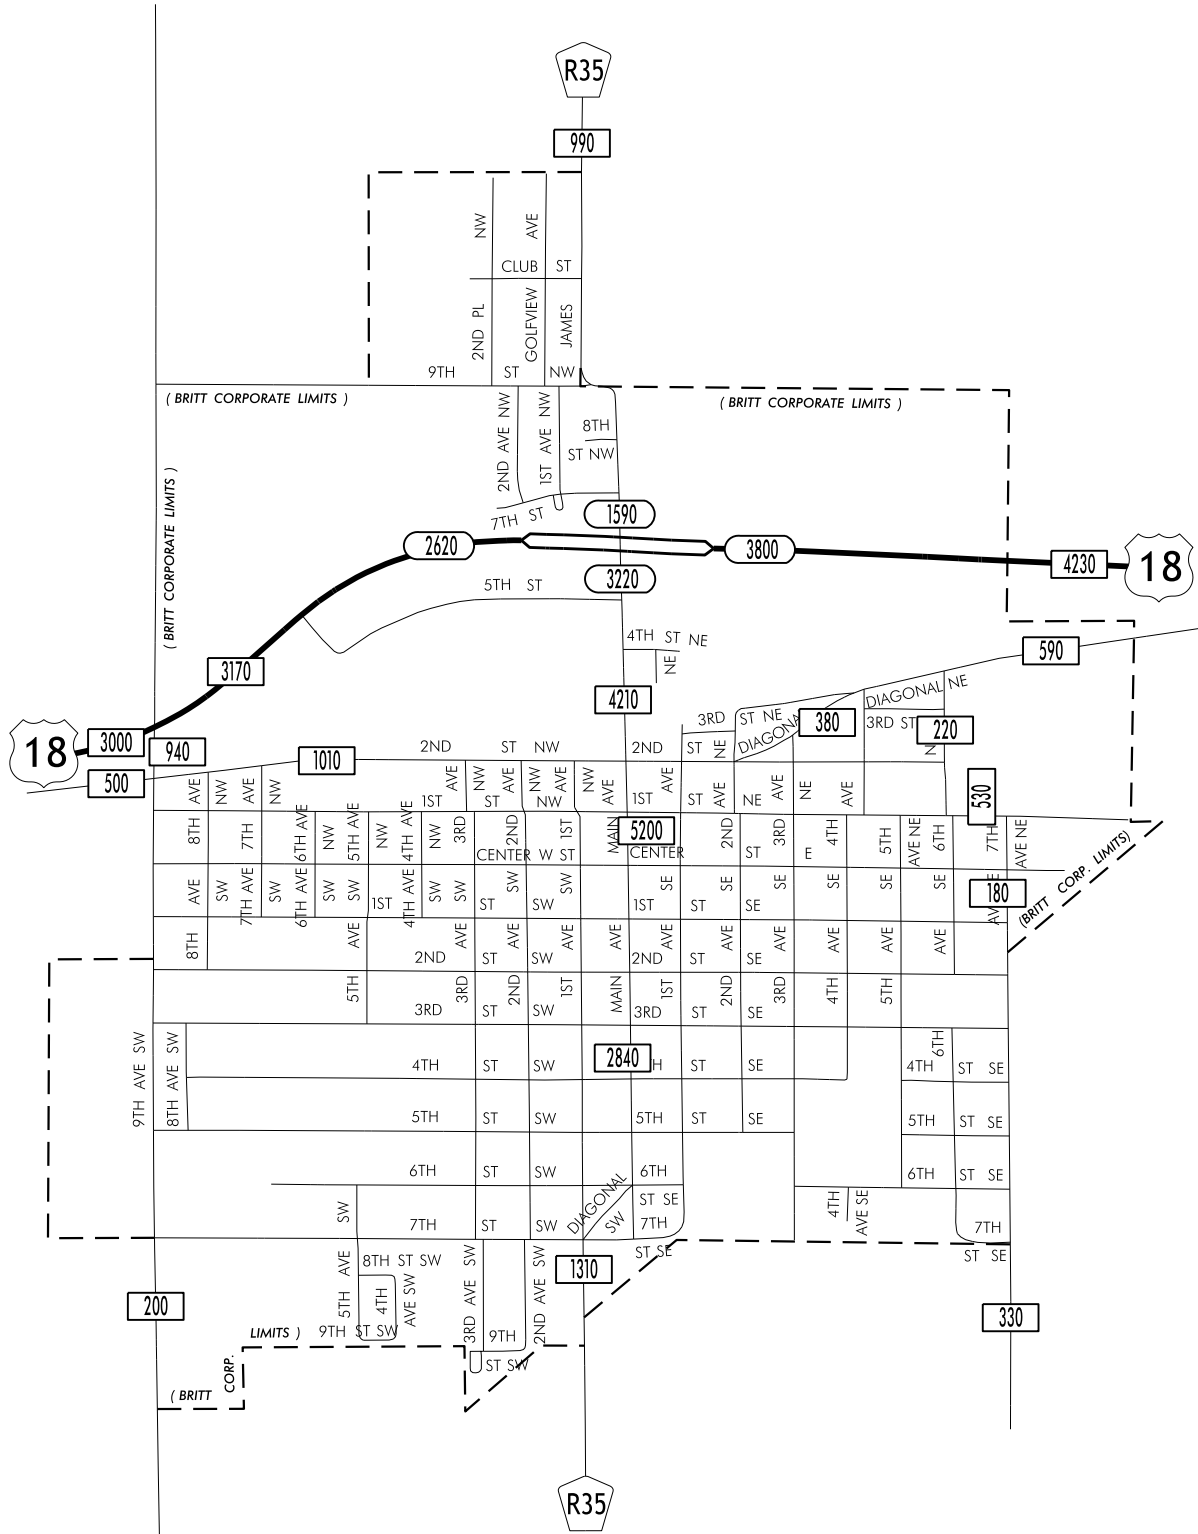

TRAFFIC FLOW MAP OF

BRITT

HANCOCK COUNTY

2015 ANNUAL AVERAGE DAILY TRAFFIC

LEGEND

RECORDER ONLY 
 MANUAL COUNT 