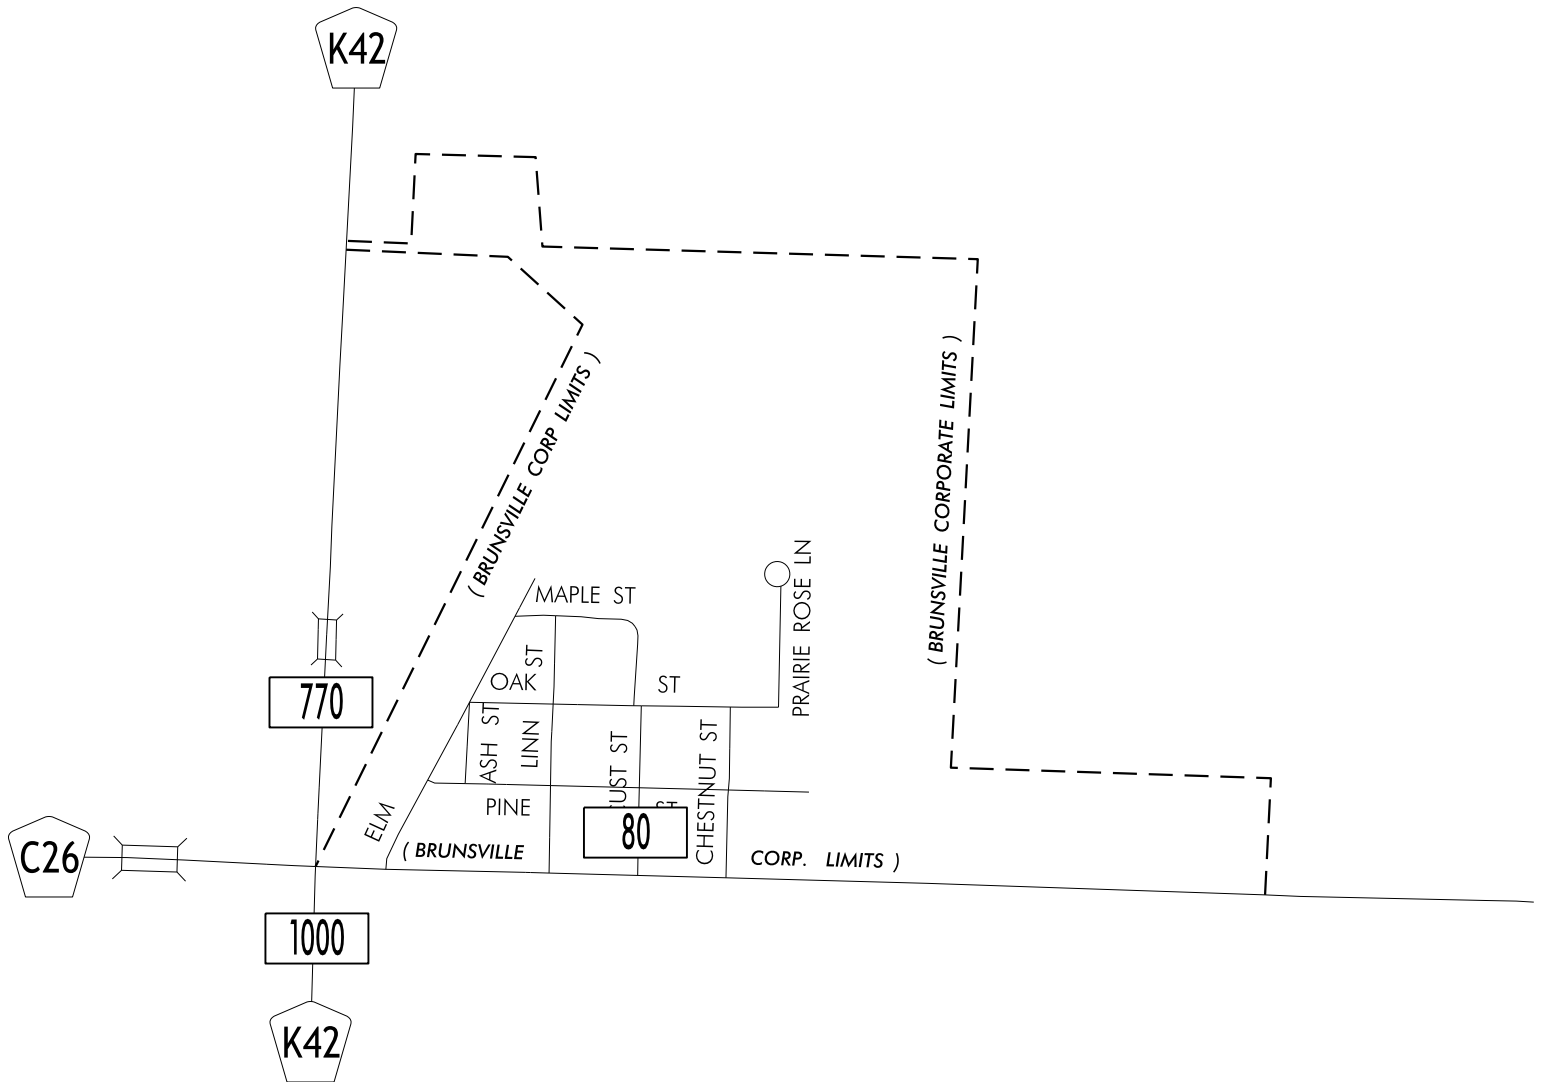

TRAFFIC FLOW MAP OF
BRUNSVILLE
PLYMOUTH COUNTY
2015 ANNUAL AVERAGE DAILY TRAFFIC

LEGEND

- RECORDER ONLY
- MANUAL COUNT