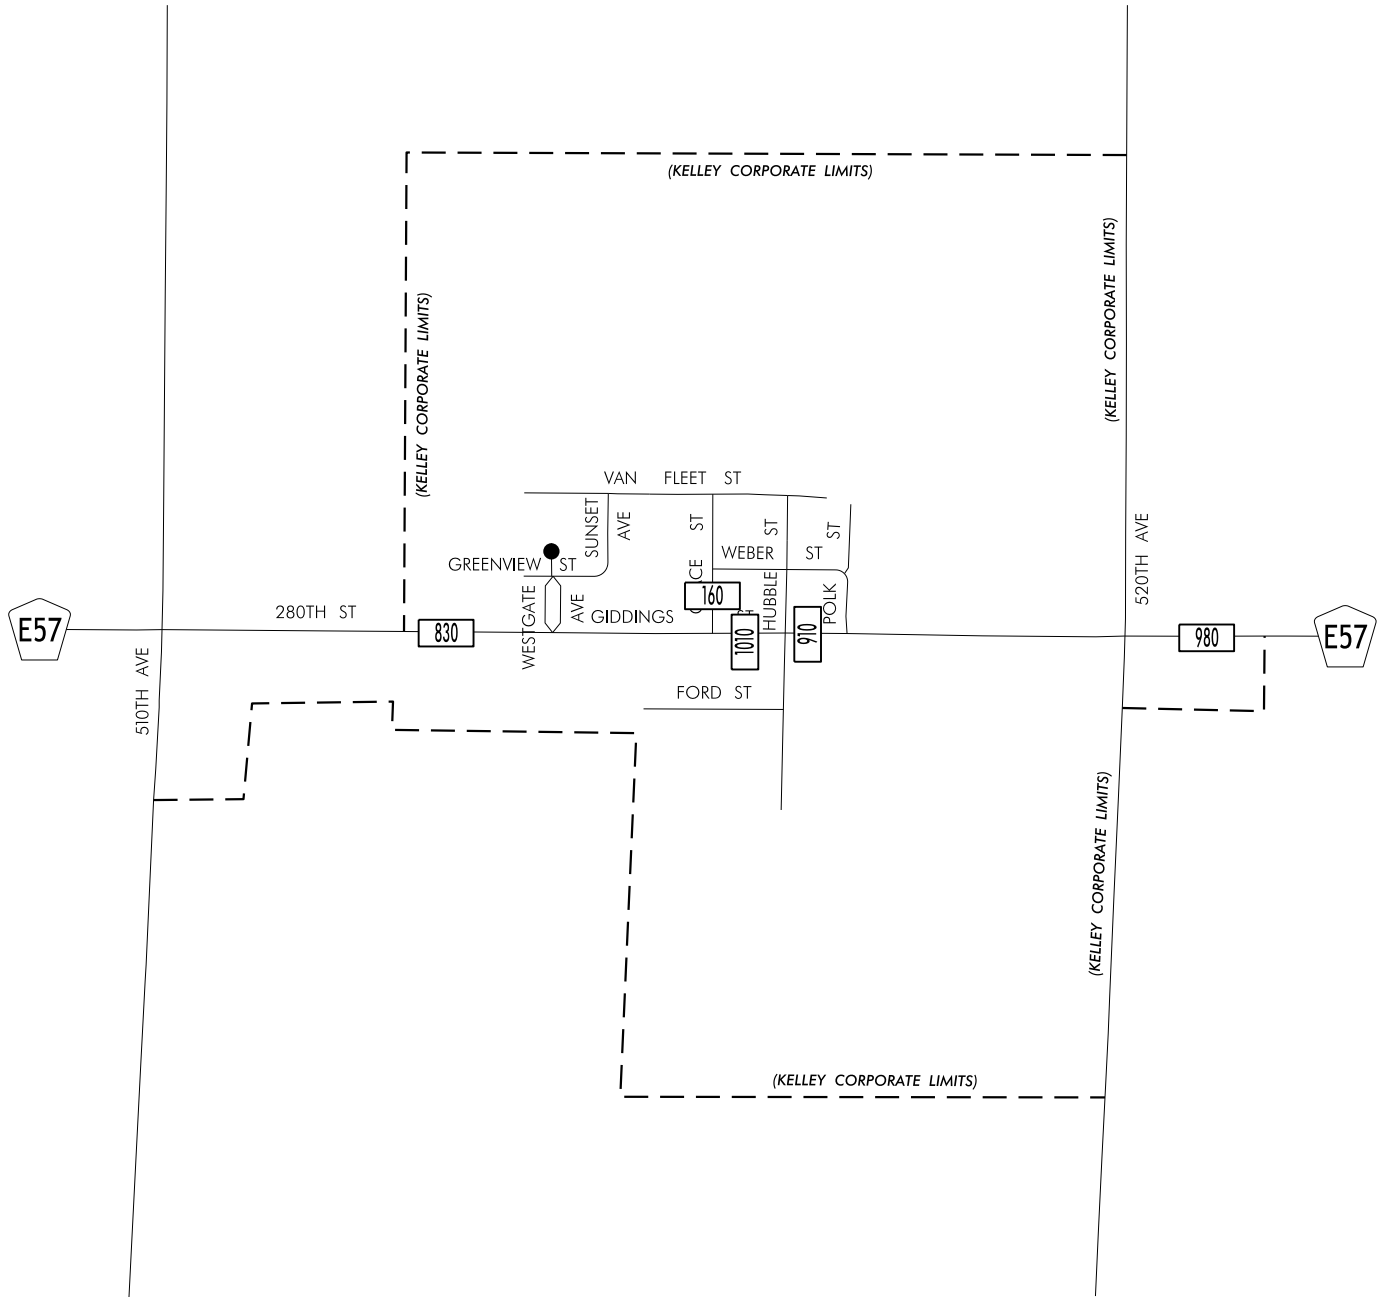

TRAFFIC FLOW MAP OF
KELLEY
STORY COUNTY
2015 ANNUAL AVERAGE DAILY TRAFFIC

PREPARED BY

LEGEND

RECORDER ONLY 
 MANUAL COUNT 