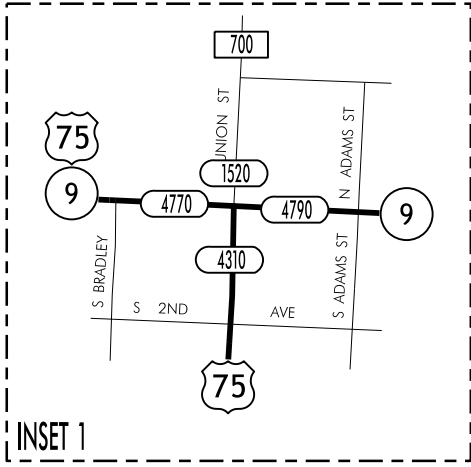

TRAFFIC FLOW MAP OF
ROCK RAPIDS
LYON COUNTY
2015 ANNUAL AVERAGE DAILY TRAFFIC

LEGEND

RECORDER ONLY 
 MANUAL COUNT 