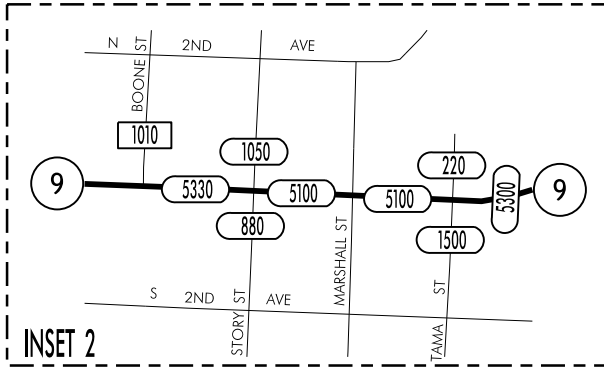

TRAFFIC FLOW MAP OF
ROCK RAPIDS
LYON COUNTY
2015 ANNUAL AVERAGE DAILY TRAFFIC

LEGEND

RECORDER ONLY 
 MANUAL COUNT 