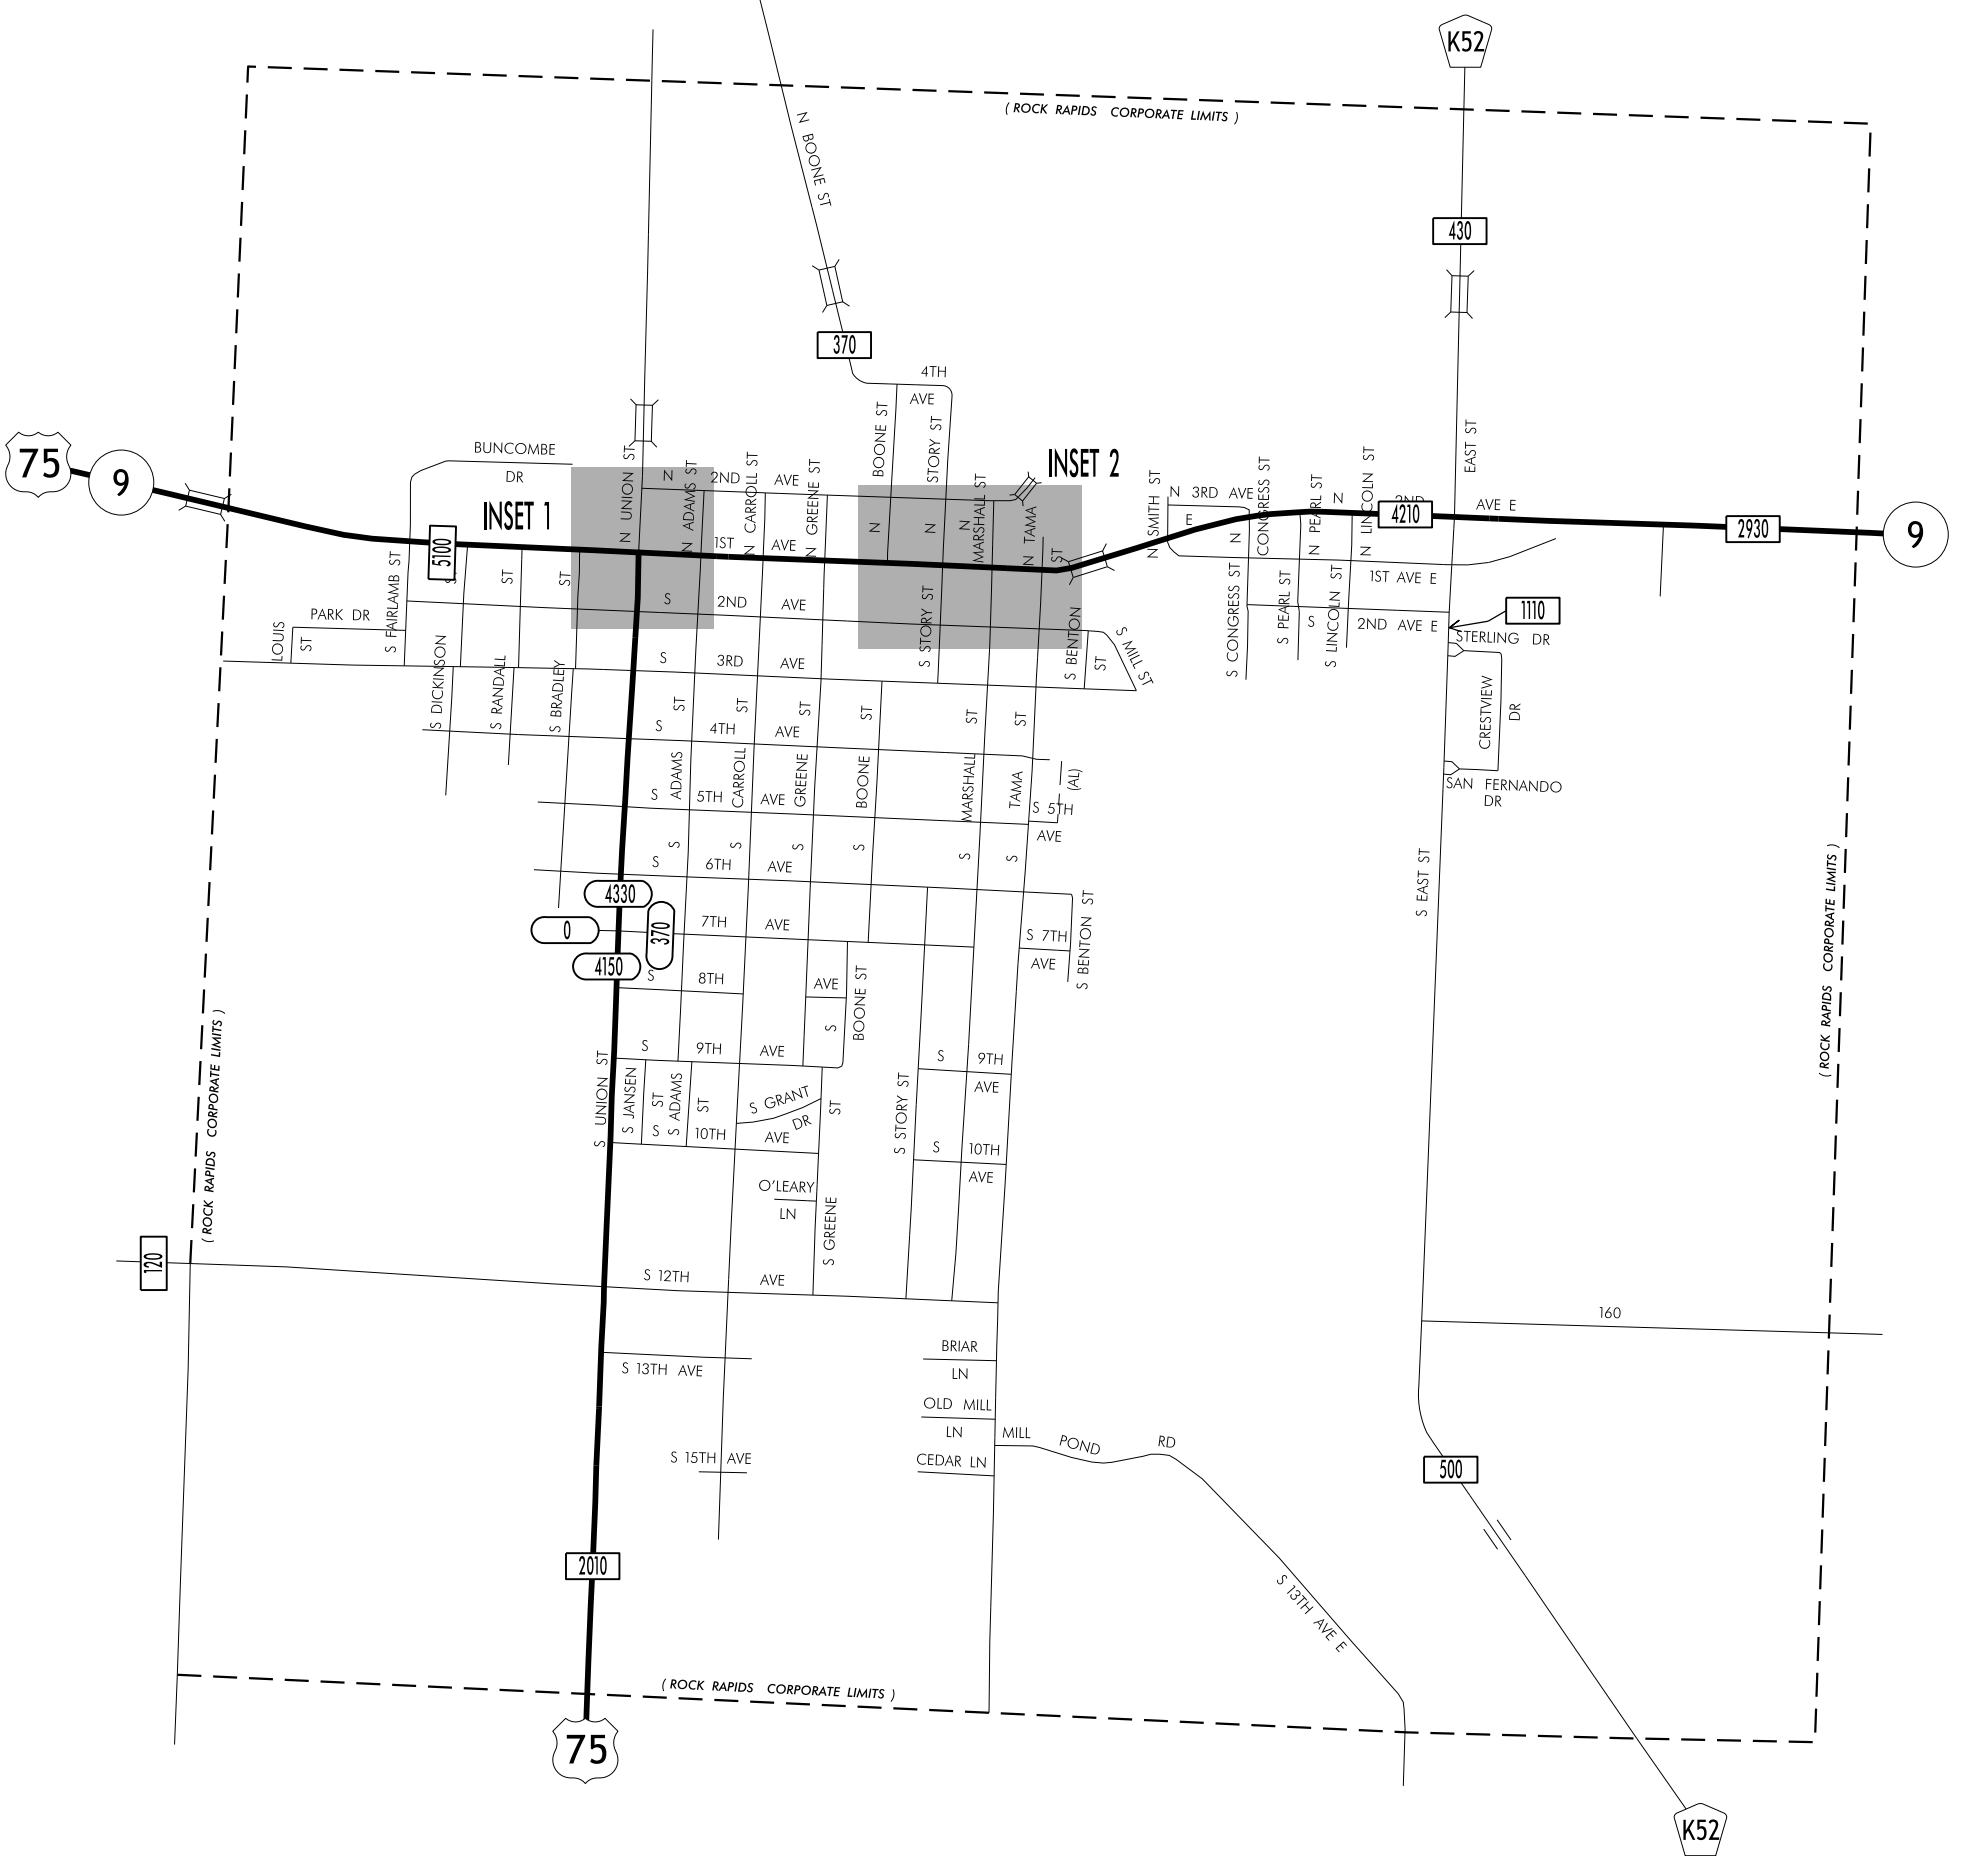

TRAFFIC FLOW MAP OF
ROCK RAPIDS
LYON COUNTY
2015 ANNUAL AVERAGE DAILY TRAFFIC

LEGEND

RECORDER ONLY 
 MANUAL COUNT 