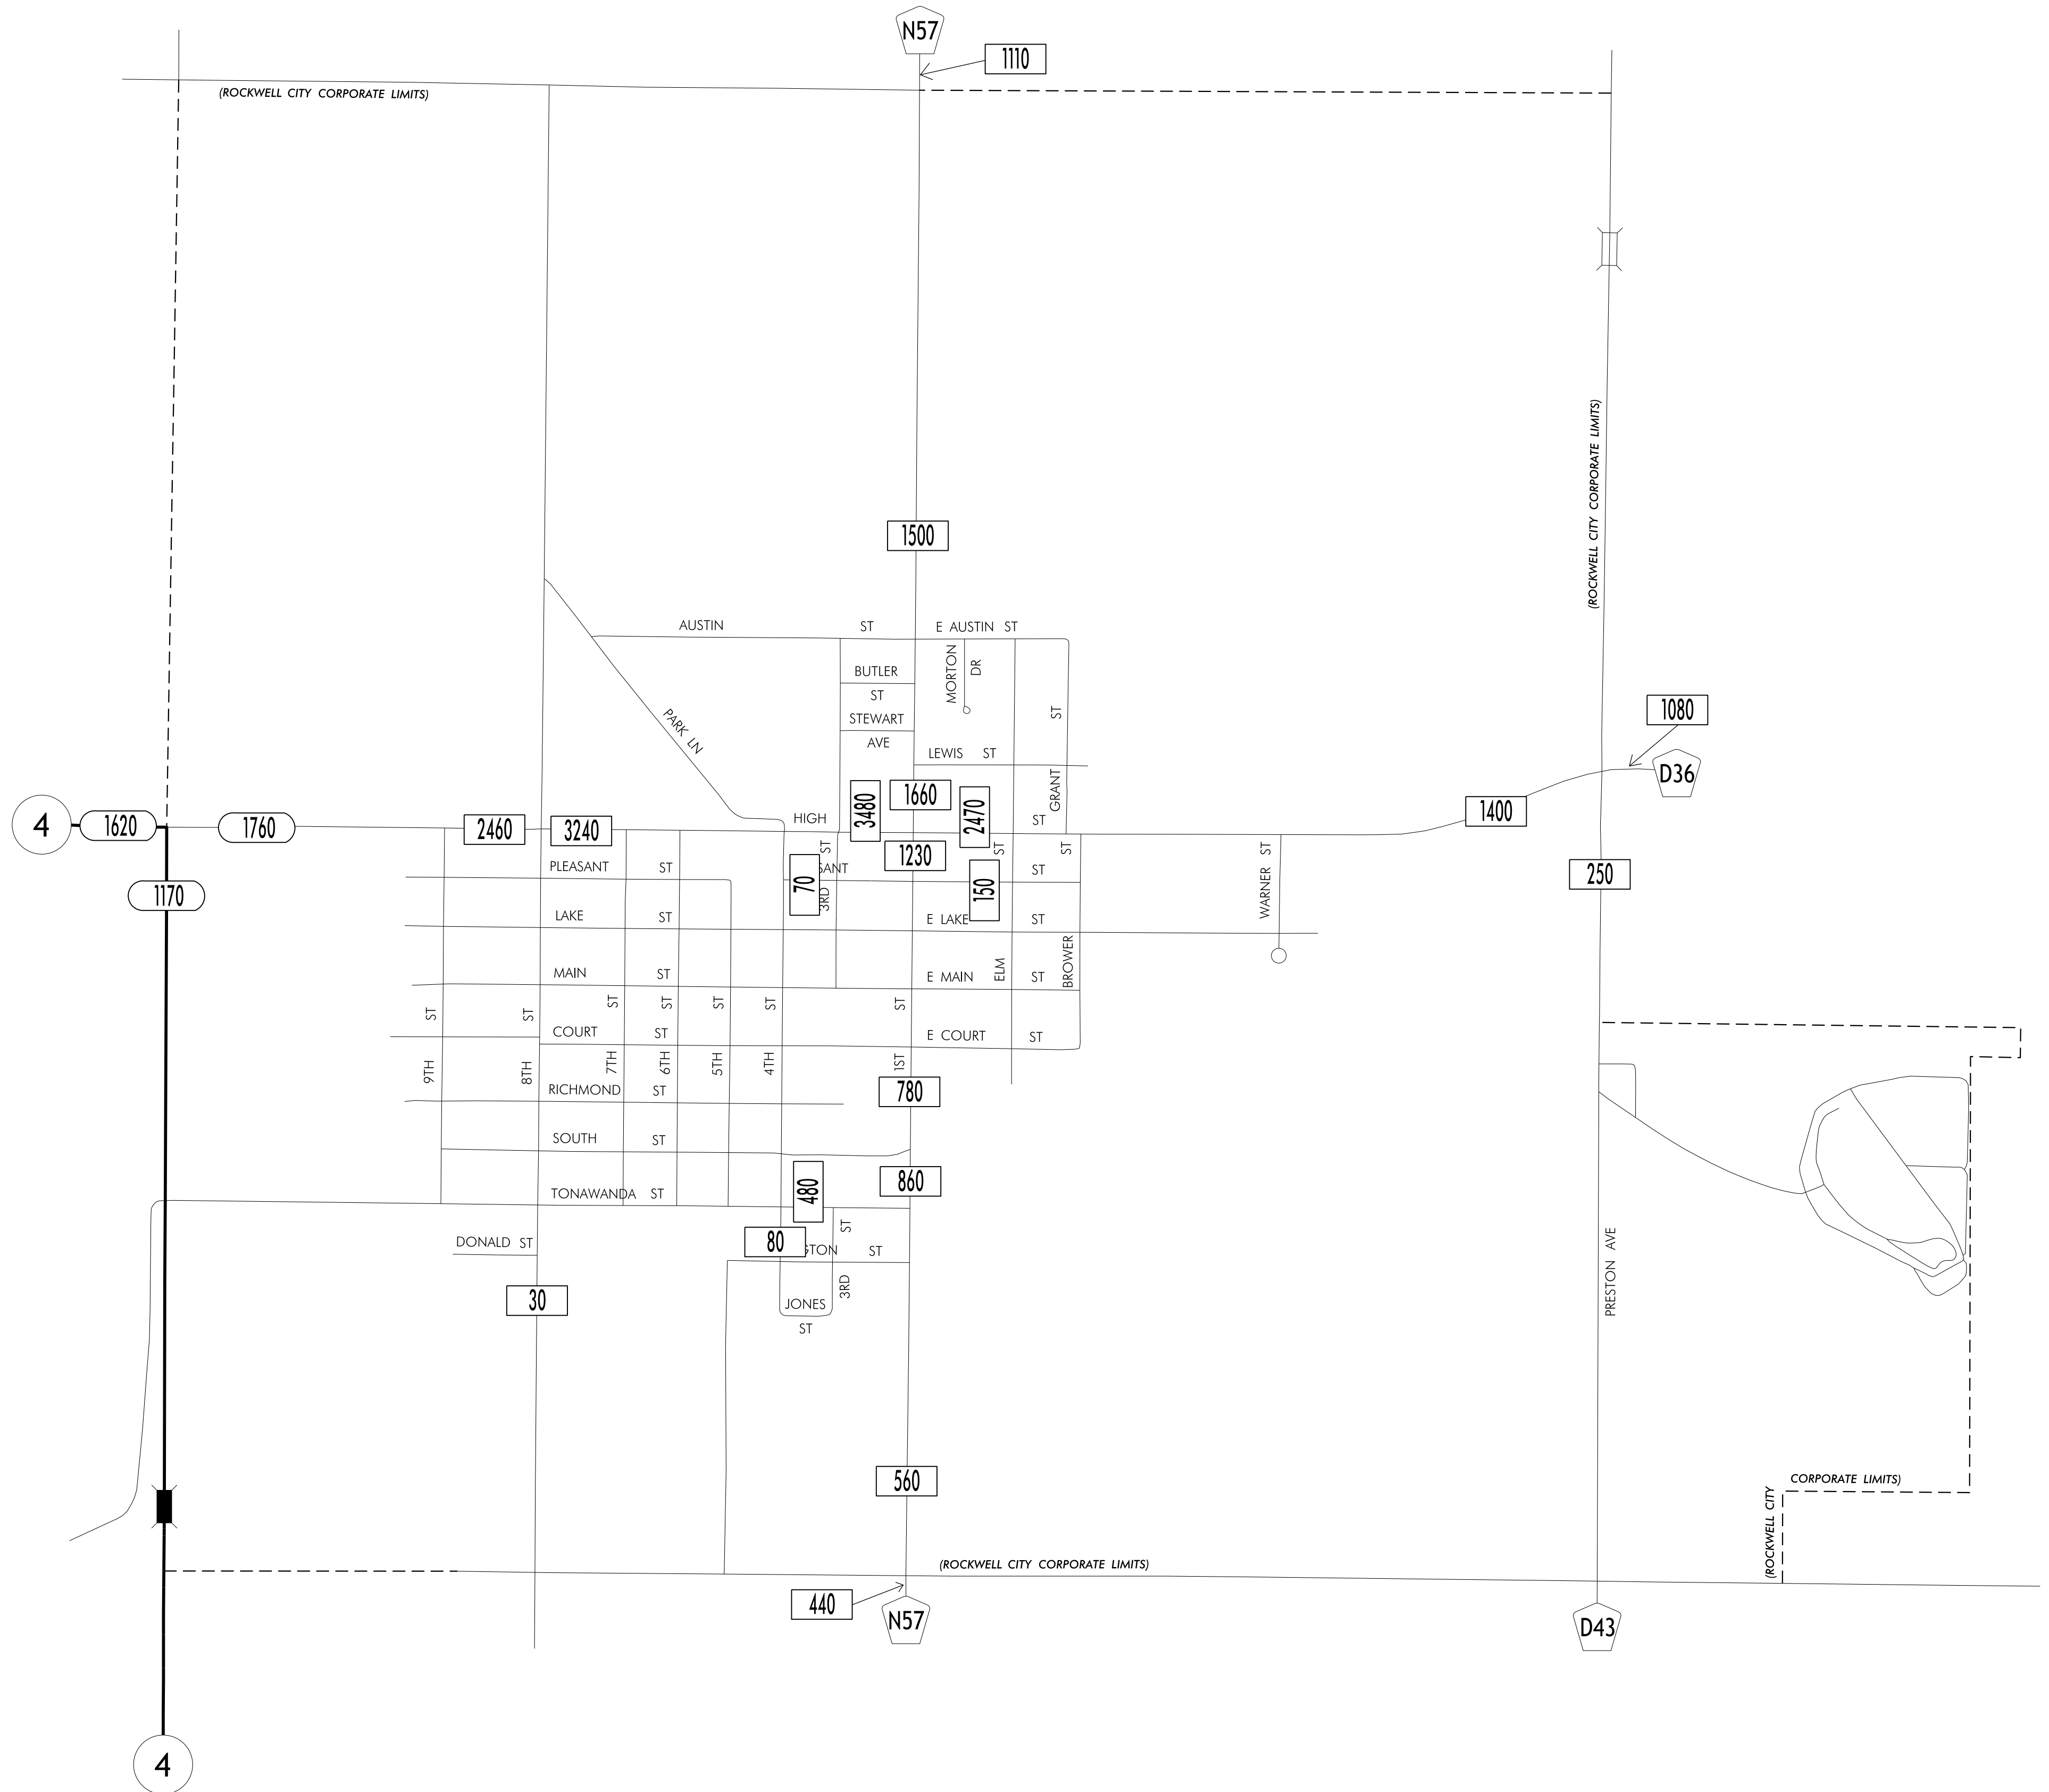

TRAFFIC FLOW MAP OF
ROCKWELL CITY
CALHOUN COUNTY
2015 ANNUAL AVERAGE DAILY TRAFFIC

LEGEND

- RECORDER ONLY
- MANUAL COUNT