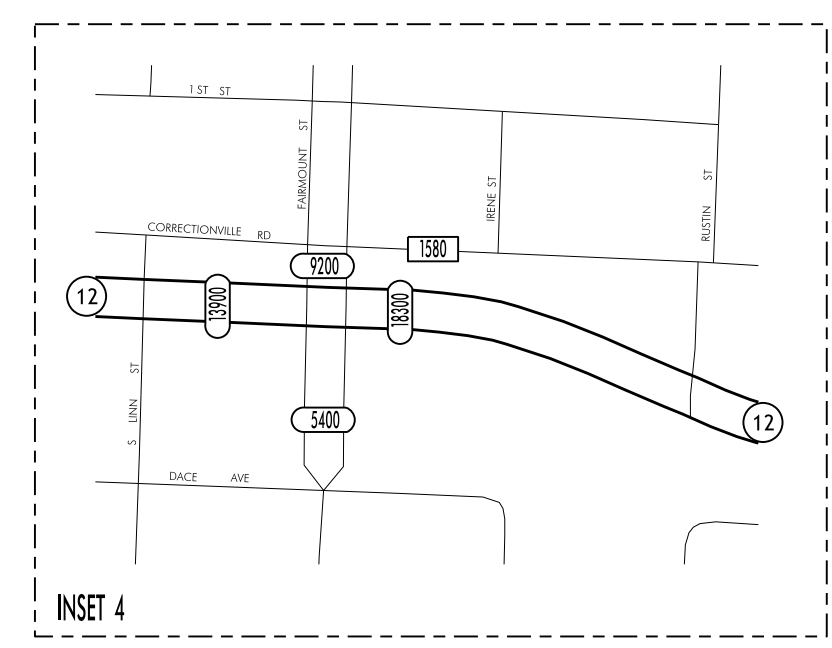

TRAFFIC FLOW MAP OF
SIOUX CITY A
WOODBURY COUNTY
2015 ANNUAL AVERAGE DAILY TRAFFIC

UNION COUNTY
STATE OF SOUTH DAKOTA

DAKOTA COUNTY
STATE OF NEBRASKA

TRAFFIC FLOW MAP OF
SIoux CITY B
WOODBURY COUNTY
2015 ANNUAL AVERAGE DAILY TRAFFIC

TRAFFIC FLOW MAP OF
SIOUX CITY C
WOODBURY COUNTY
2015 ANNUAL AVERAGE DAILY TRAFFIC