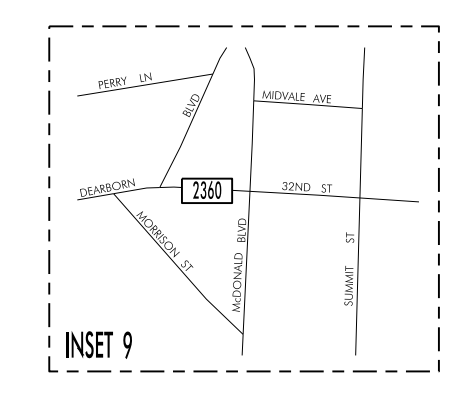

TRAFFIC FLOW MAP OF
SIOUX CITY A
WOODBURY COUNTY
2015 ANNUAL AVERAGE DAILY TRAFFIC

UNION COUNTY
STATE OF SOUTH DAKOTA

DAKOTA COUNTY
STATE OF NEBRASKA

TRAFFIC FLOW MAP OF
SIoux CITY B
WOODBURY COUNTY
2015 ANNUAL AVERAGE DAILY TRAFFIC

TRAFFIC FLOW MAP OF
SIOUX CITY C
WOODBURY COUNTY
2015 ANNUAL AVERAGE DAILY TRAFFIC