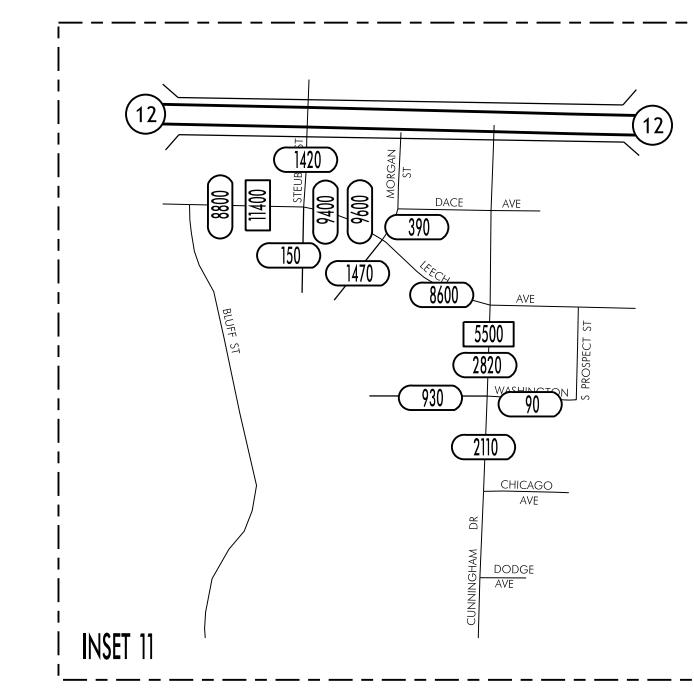

TRAFFIC FLOW MAP OF
SIOUX CITY A
WOODBURY COUNTY
2015 ANNUAL AVERAGE DAILY TRAFFIC

UNION COUNTY
STATE OF SOUTH DAKOTA

DAKOTA COUNTY
STATE OF NEBRASKA

TRAFFIC FLOW MAP OF
SIoux CITY B
WOODBURY COUNTY
2015 ANNUAL AVERAGE DAILY TRAFFIC

TRAFFIC FLOW MAP OF
SIOUX CITY C
WOODBURY COUNTY
2015 ANNUAL AVERAGE DAILY TRAFFIC