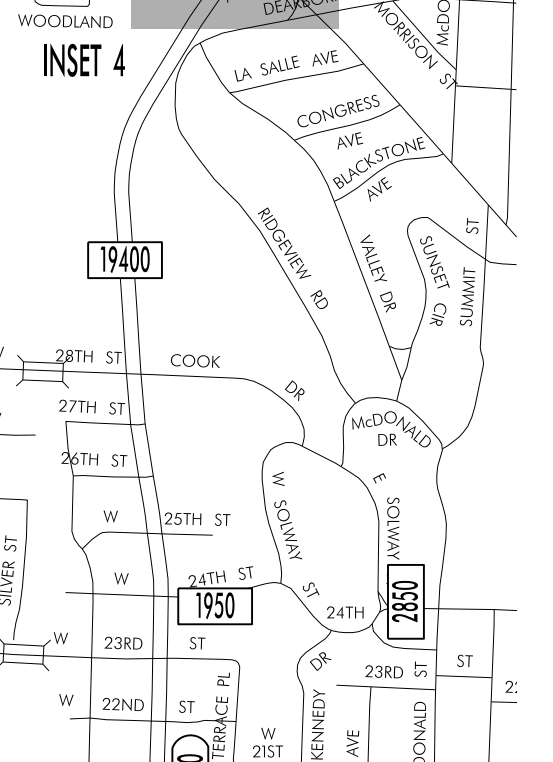

TRAFFIC FLOW MAP OF
SIOUX CITY A
WOODBURY COUNTY
2015 ANNUAL AVERAGE DAILY TRAFFIC

UNION COUNTY
STATE OF SOUTH DAKOTA

DAKOTA COUNTY
STATE OF NEBRASKA

TRAFFIC FLOW MAP OF
SIoux CITY B
WOODBURY COUNTY
2015 ANNUAL AVERAGE DAILY TRAFFIC

TRAFFIC FLOW MAP OF
SIOUX CITY C
WOODBURY COUNTY
2015 ANNUAL AVERAGE DAILY TRAFFIC