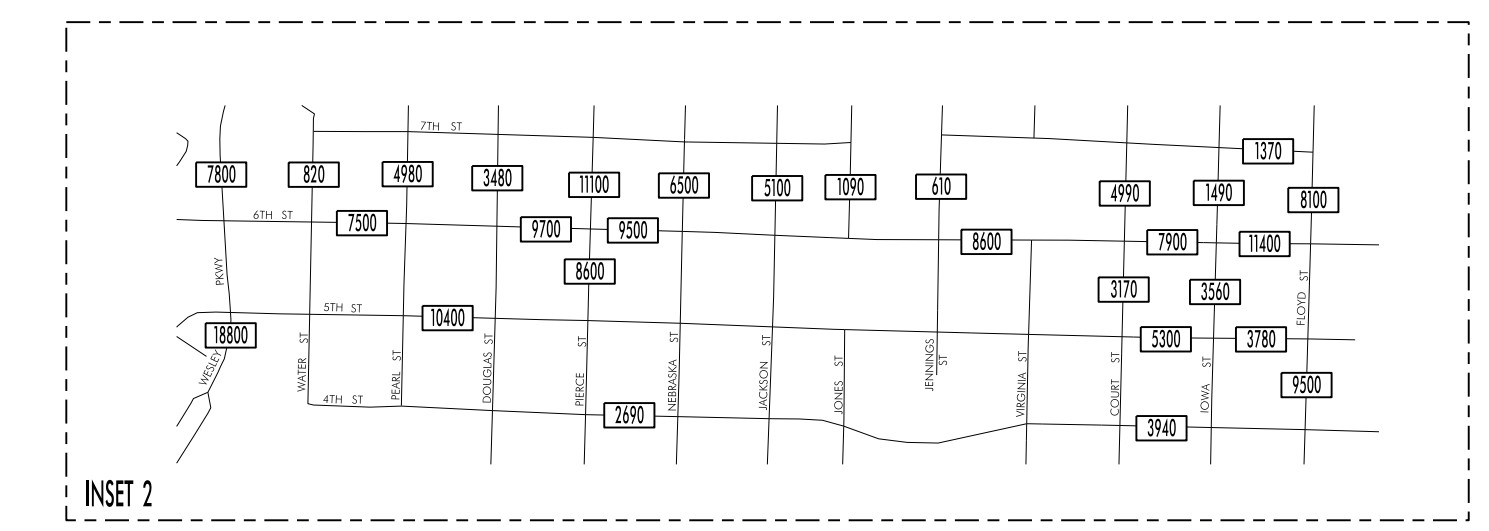

TRAFFIC FLOW MAP OF
SIOUX CITY A
WOODBURY COUNTY
2015 ANNUAL AVERAGE DAILY TRAFFIC

UNION COUNTY
STATE OF SOUTH DAKOTA

DAKOTA COUNTY
STATE OF NEBRASKA

TRAFFIC FLOW MAP OF
SIoux CITY B
WOODBURY COUNTY
2015 ANNUAL AVERAGE DAILY TRAFFIC

TRAFFIC FLOW MAP OF
SIOUX CITY C
WOODBURY COUNTY
2015 ANNUAL AVERAGE DAILY TRAFFIC