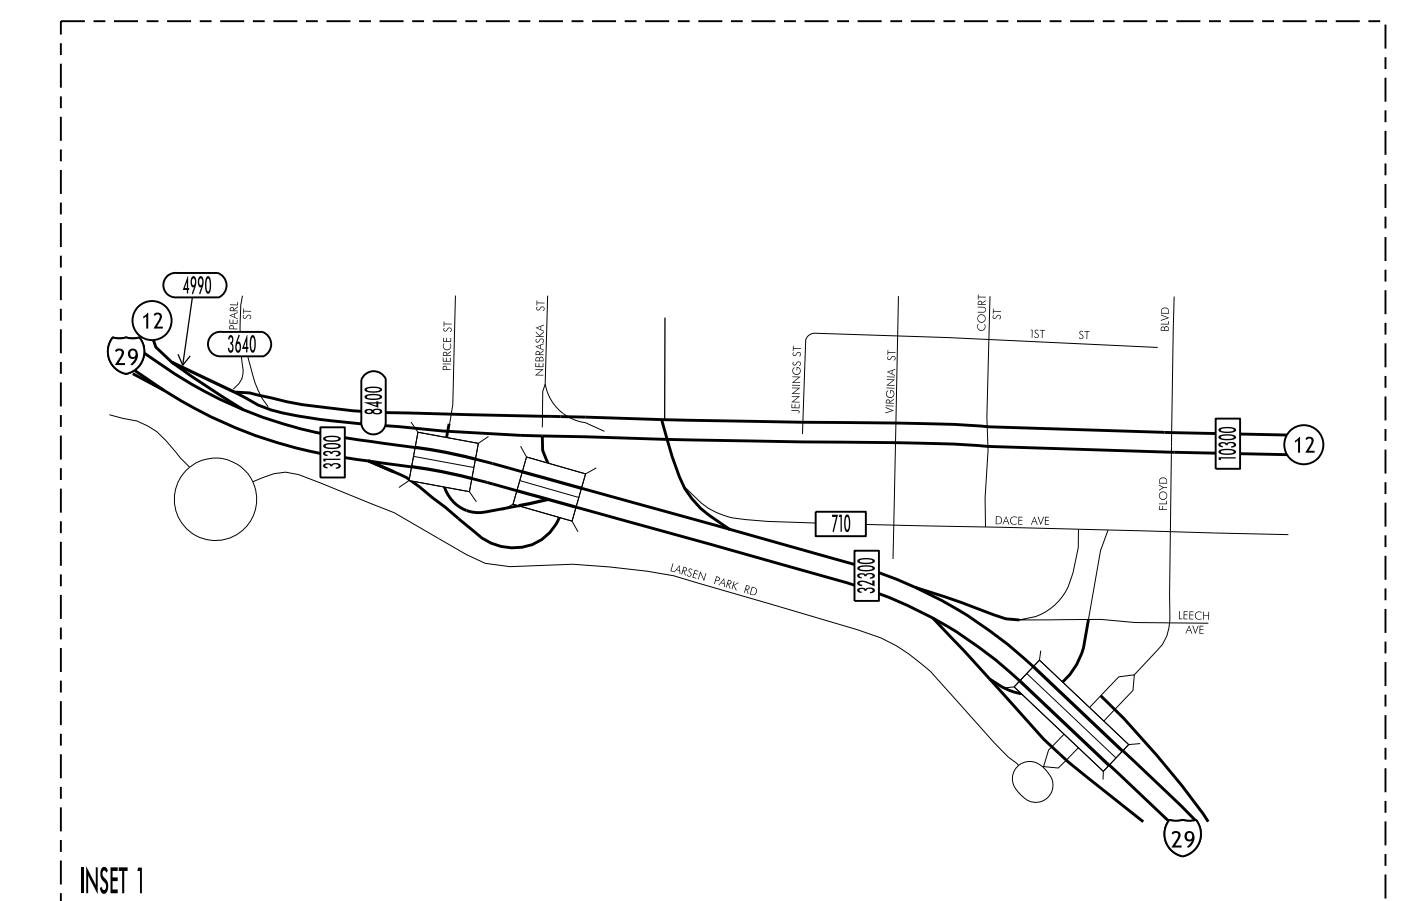

TRAFFIC FLOW MAP OF
SIOUX CITY A
WOODBURY COUNTY
2015 ANNUAL AVERAGE DAILY TRAFFIC

UNION COUNTY
STATE OF SOUTH DAKOTA

DAKOTA COUNTY
STATE OF NEBRASKA

TRAFFIC FLOW MAP OF
SIoux CITY B
WOODBURY COUNTY
2015 ANNUAL AVERAGE DAILY TRAFFIC

TRAFFIC FLOW MAP OF
SIOUX CITY C
WOODBURY COUNTY
2015 ANNUAL AVERAGE DAILY TRAFFIC