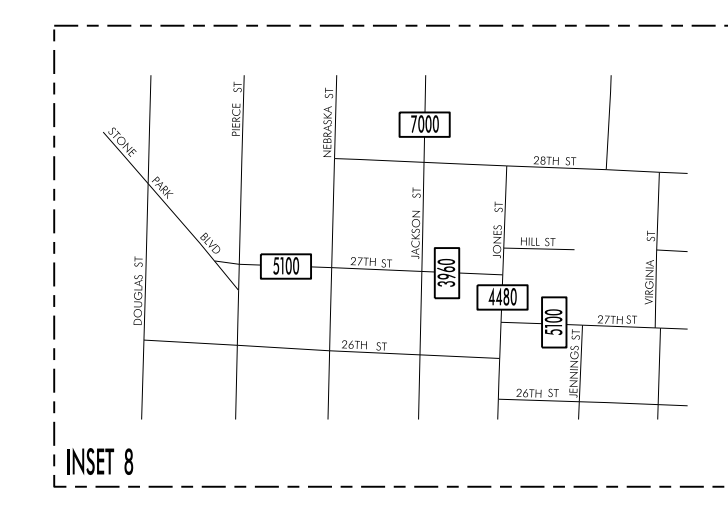

TRAFFIC FLOW MAP OF
SIOUX CITY A
WOODBURY COUNTY
2015 ANNUAL AVERAGE DAILY TRAFFIC

UNION COUNTY
STATE OF SOUTH DAKOTA

DAKOTA COUNTY
STATE OF NEBRASKA

TRAFFIC FLOW MAP OF
SIoux CITY B
WOODBURY COUNTY
2015 ANNUAL AVERAGE DAILY TRAFFIC

TRAFFIC FLOW MAP OF
SIOUX CITY C
WOODBURY COUNTY
2015 ANNUAL AVERAGE DAILY TRAFFIC