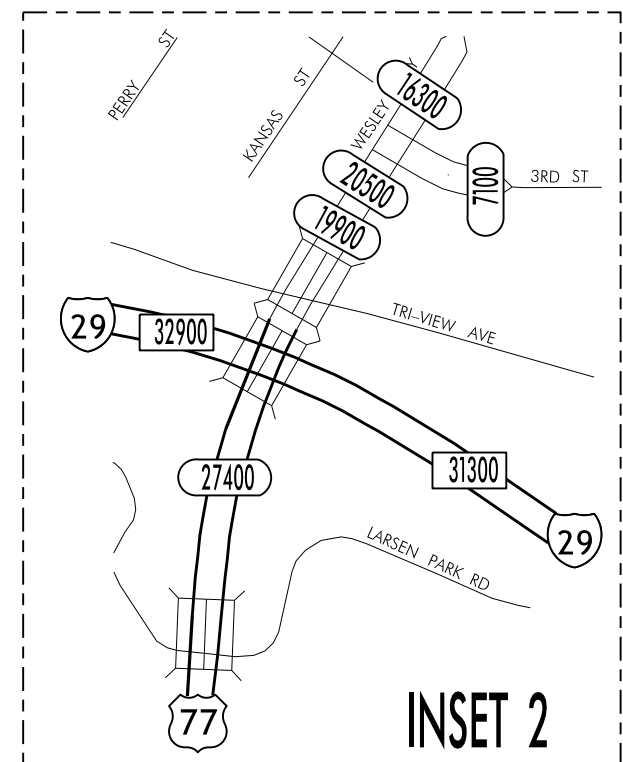

TRAFFIC FLOW MAP OF
SIOUX CITY A
WOODBURY COUNTY
2015 ANNUAL AVERAGE DAILY TRAFFIC

UNION COUNTY
STATE OF SOUTH DAKOTA

DAKOTA COUNTY
STATE OF NEBRASKA

TRAFFIC FLOW MAP OF
SIoux CITY B
WOODBURY COUNTY
2015 ANNUAL AVERAGE DAILY TRAFFIC

TRAFFIC FLOW MAP OF
SIOUX CITY C
WOODBURY COUNTY
2015 ANNUAL AVERAGE DAILY TRAFFIC