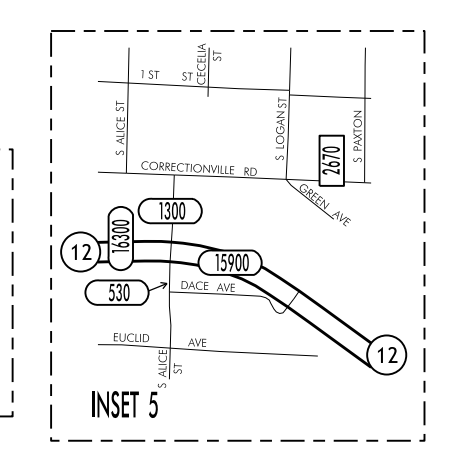

TRAFFIC FLOW MAP OF
SIOUX CITY A
WOODBURY COUNTY
2015 ANNUAL AVERAGE DAILY TRAFFIC

UNION COUNTY
STATE OF SOUTH DAKOTA

DAKOTA COUNTY
STATE OF NEBRASKA

TRAFFIC FLOW MAP OF
SIoux CITY B
WOODBURY COUNTY
2015 ANNUAL AVERAGE DAILY TRAFFIC

TRAFFIC FLOW MAP OF
SIOUX CITY C
WOODBURY COUNTY
2015 ANNUAL AVERAGE DAILY TRAFFIC