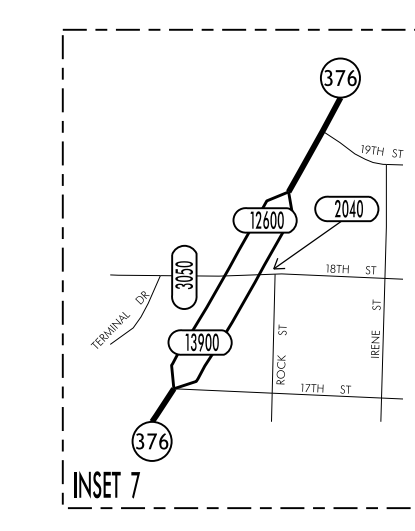

TRAFFIC FLOW MAP OF
SIOUX CITY A
WOODBURY COUNTY
2015 ANNUAL AVERAGE DAILY TRAFFIC

UNION COUNTY
STATE OF SOUTH DAKOTA

DAKOTA COUNTY
STATE OF NEBRASKA

TRAFFIC FLOW MAP OF
SIoux CITY B
WOODBURY COUNTY
2015 ANNUAL AVERAGE DAILY TRAFFIC

TRAFFIC FLOW MAP OF
SIOUX CITY C
WOODBURY COUNTY
2015 ANNUAL AVERAGE DAILY TRAFFIC