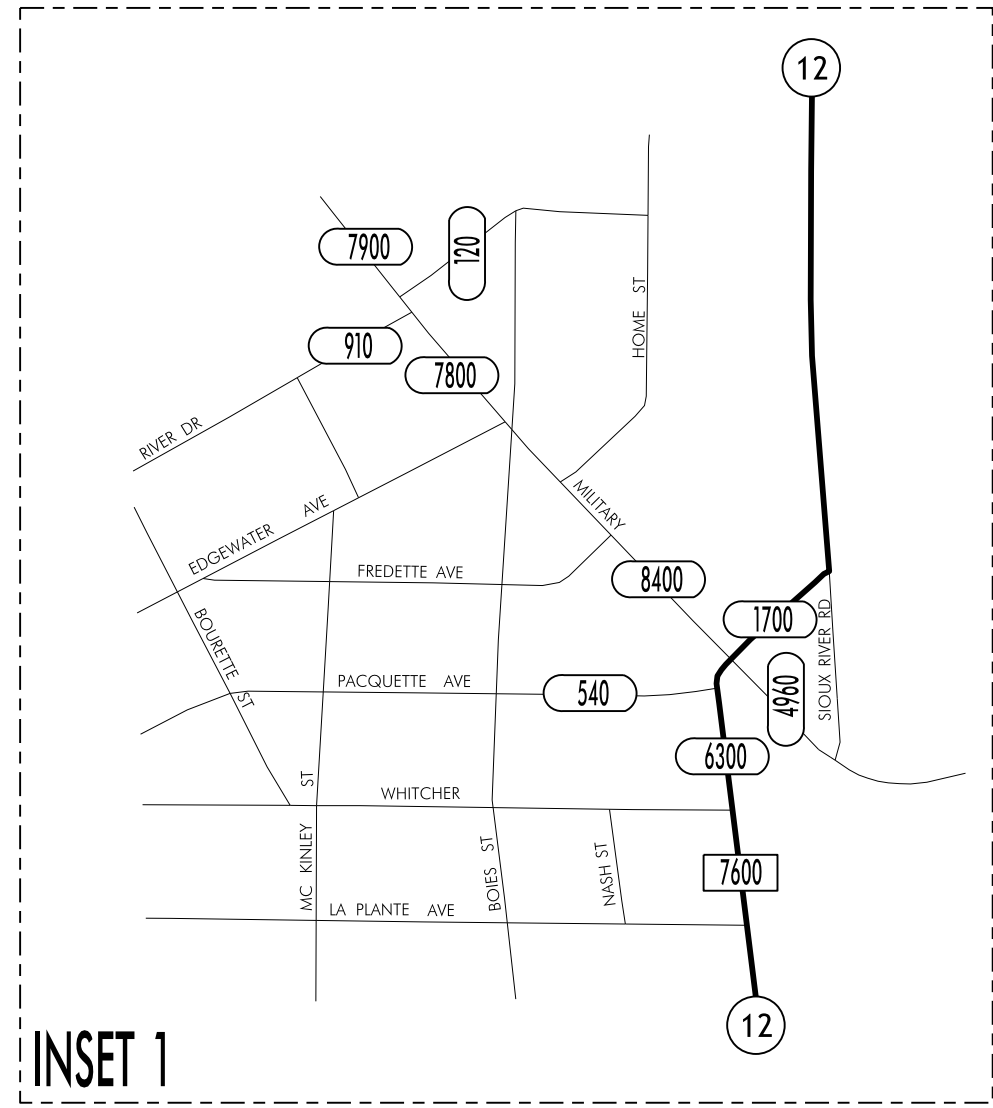

TRAFFIC FLOW MAP OF
SIOUX CITY A
WOODBURY COUNTY
2015 ANNUAL AVERAGE DAILY TRAFFIC

UNION COUNTY
STATE OF SOUTH DAKOTA

DAKOTA COUNTY
STATE OF NEBRASKA

TRAFFIC FLOW MAP OF
SIoux CITY B
WOODBURY COUNTY
2015 ANNUAL AVERAGE DAILY TRAFFIC

TRAFFIC FLOW MAP OF
SIOUX CITY C
WOODBURY COUNTY
2015 ANNUAL AVERAGE DAILY TRAFFIC