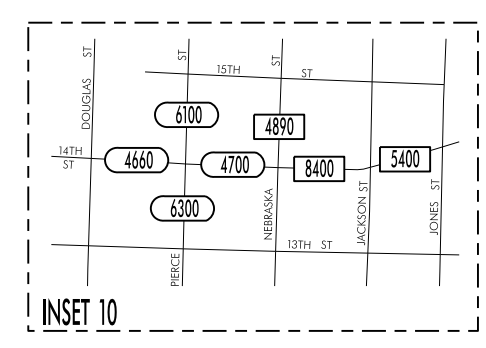

TRAFFIC FLOW MAP OF
SIOUX CITY A
WOODBURY COUNTY
2015 ANNUAL AVERAGE DAILY TRAFFIC

UNION COUNTY
STATE OF SOUTH DAKOTA

DAKOTA COUNTY
STATE OF NEBRASKA

TRAFFIC FLOW MAP OF
SIoux CITY B
WOODBURY COUNTY
2015 ANNUAL AVERAGE DAILY TRAFFIC

TRAFFIC FLOW MAP OF
SIOUX CITY C
WOODBURY COUNTY
2015 ANNUAL AVERAGE DAILY TRAFFIC