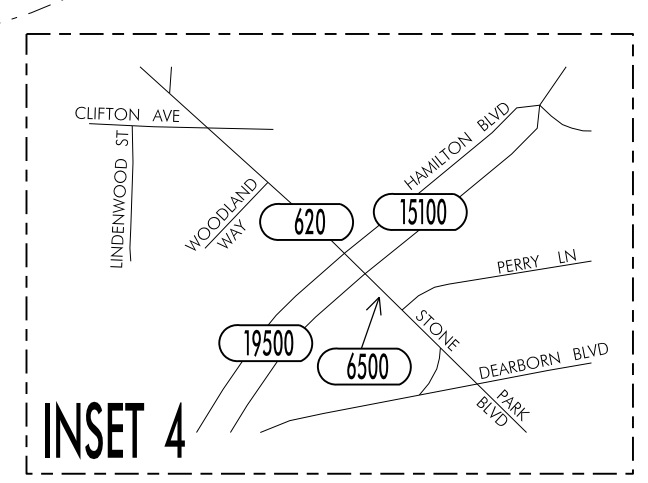

TRAFFIC FLOW MAP OF
SIOUX CITY A
WOODBURY COUNTY
2015 ANNUAL AVERAGE DAILY TRAFFIC

UNION COUNTY
STATE OF SOUTH DAKOTA

DAKOTA COUNTY
STATE OF NEBRASKA

TRAFFIC FLOW MAP OF
SIoux CITY B
WOODBURY COUNTY
2015 ANNUAL AVERAGE DAILY TRAFFIC

TRAFFIC FLOW MAP OF
SIOUX CITY C
WOODBURY COUNTY
2015 ANNUAL AVERAGE DAILY TRAFFIC