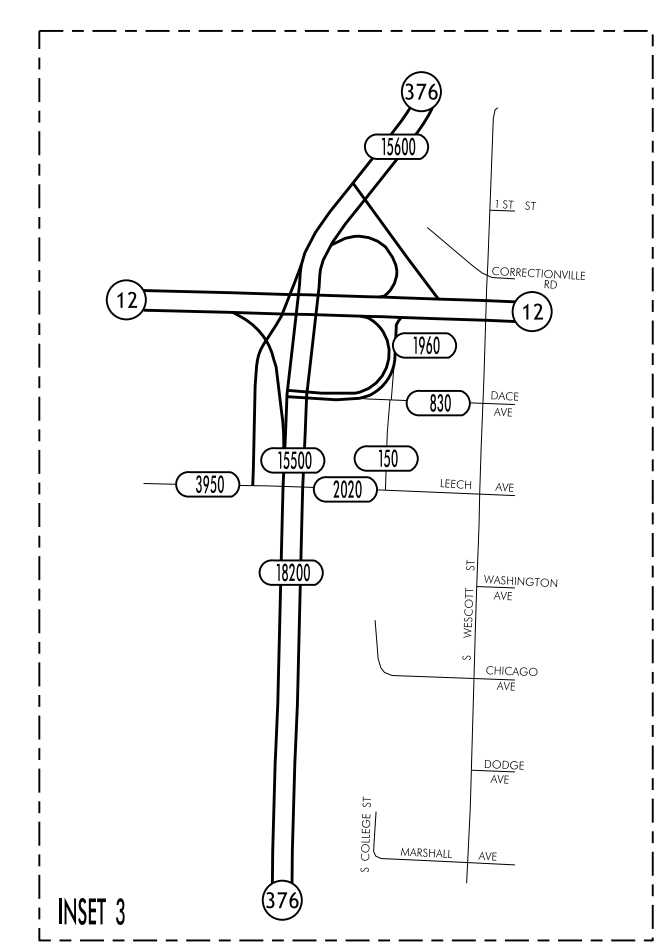

TRAFFIC FLOW MAP OF
SIOUX CITY A
WOODBURY COUNTY
2015 ANNUAL AVERAGE DAILY TRAFFIC

UNION COUNTY
STATE OF SOUTH DAKOTA

DAKOTA COUNTY
STATE OF NEBRASKA

TRAFFIC FLOW MAP OF
SIoux CITY B
WOODBURY COUNTY
2015 ANNUAL AVERAGE DAILY TRAFFIC

TRAFFIC FLOW MAP OF
SIOUX CITY C
WOODBURY COUNTY
2015 ANNUAL AVERAGE DAILY TRAFFIC