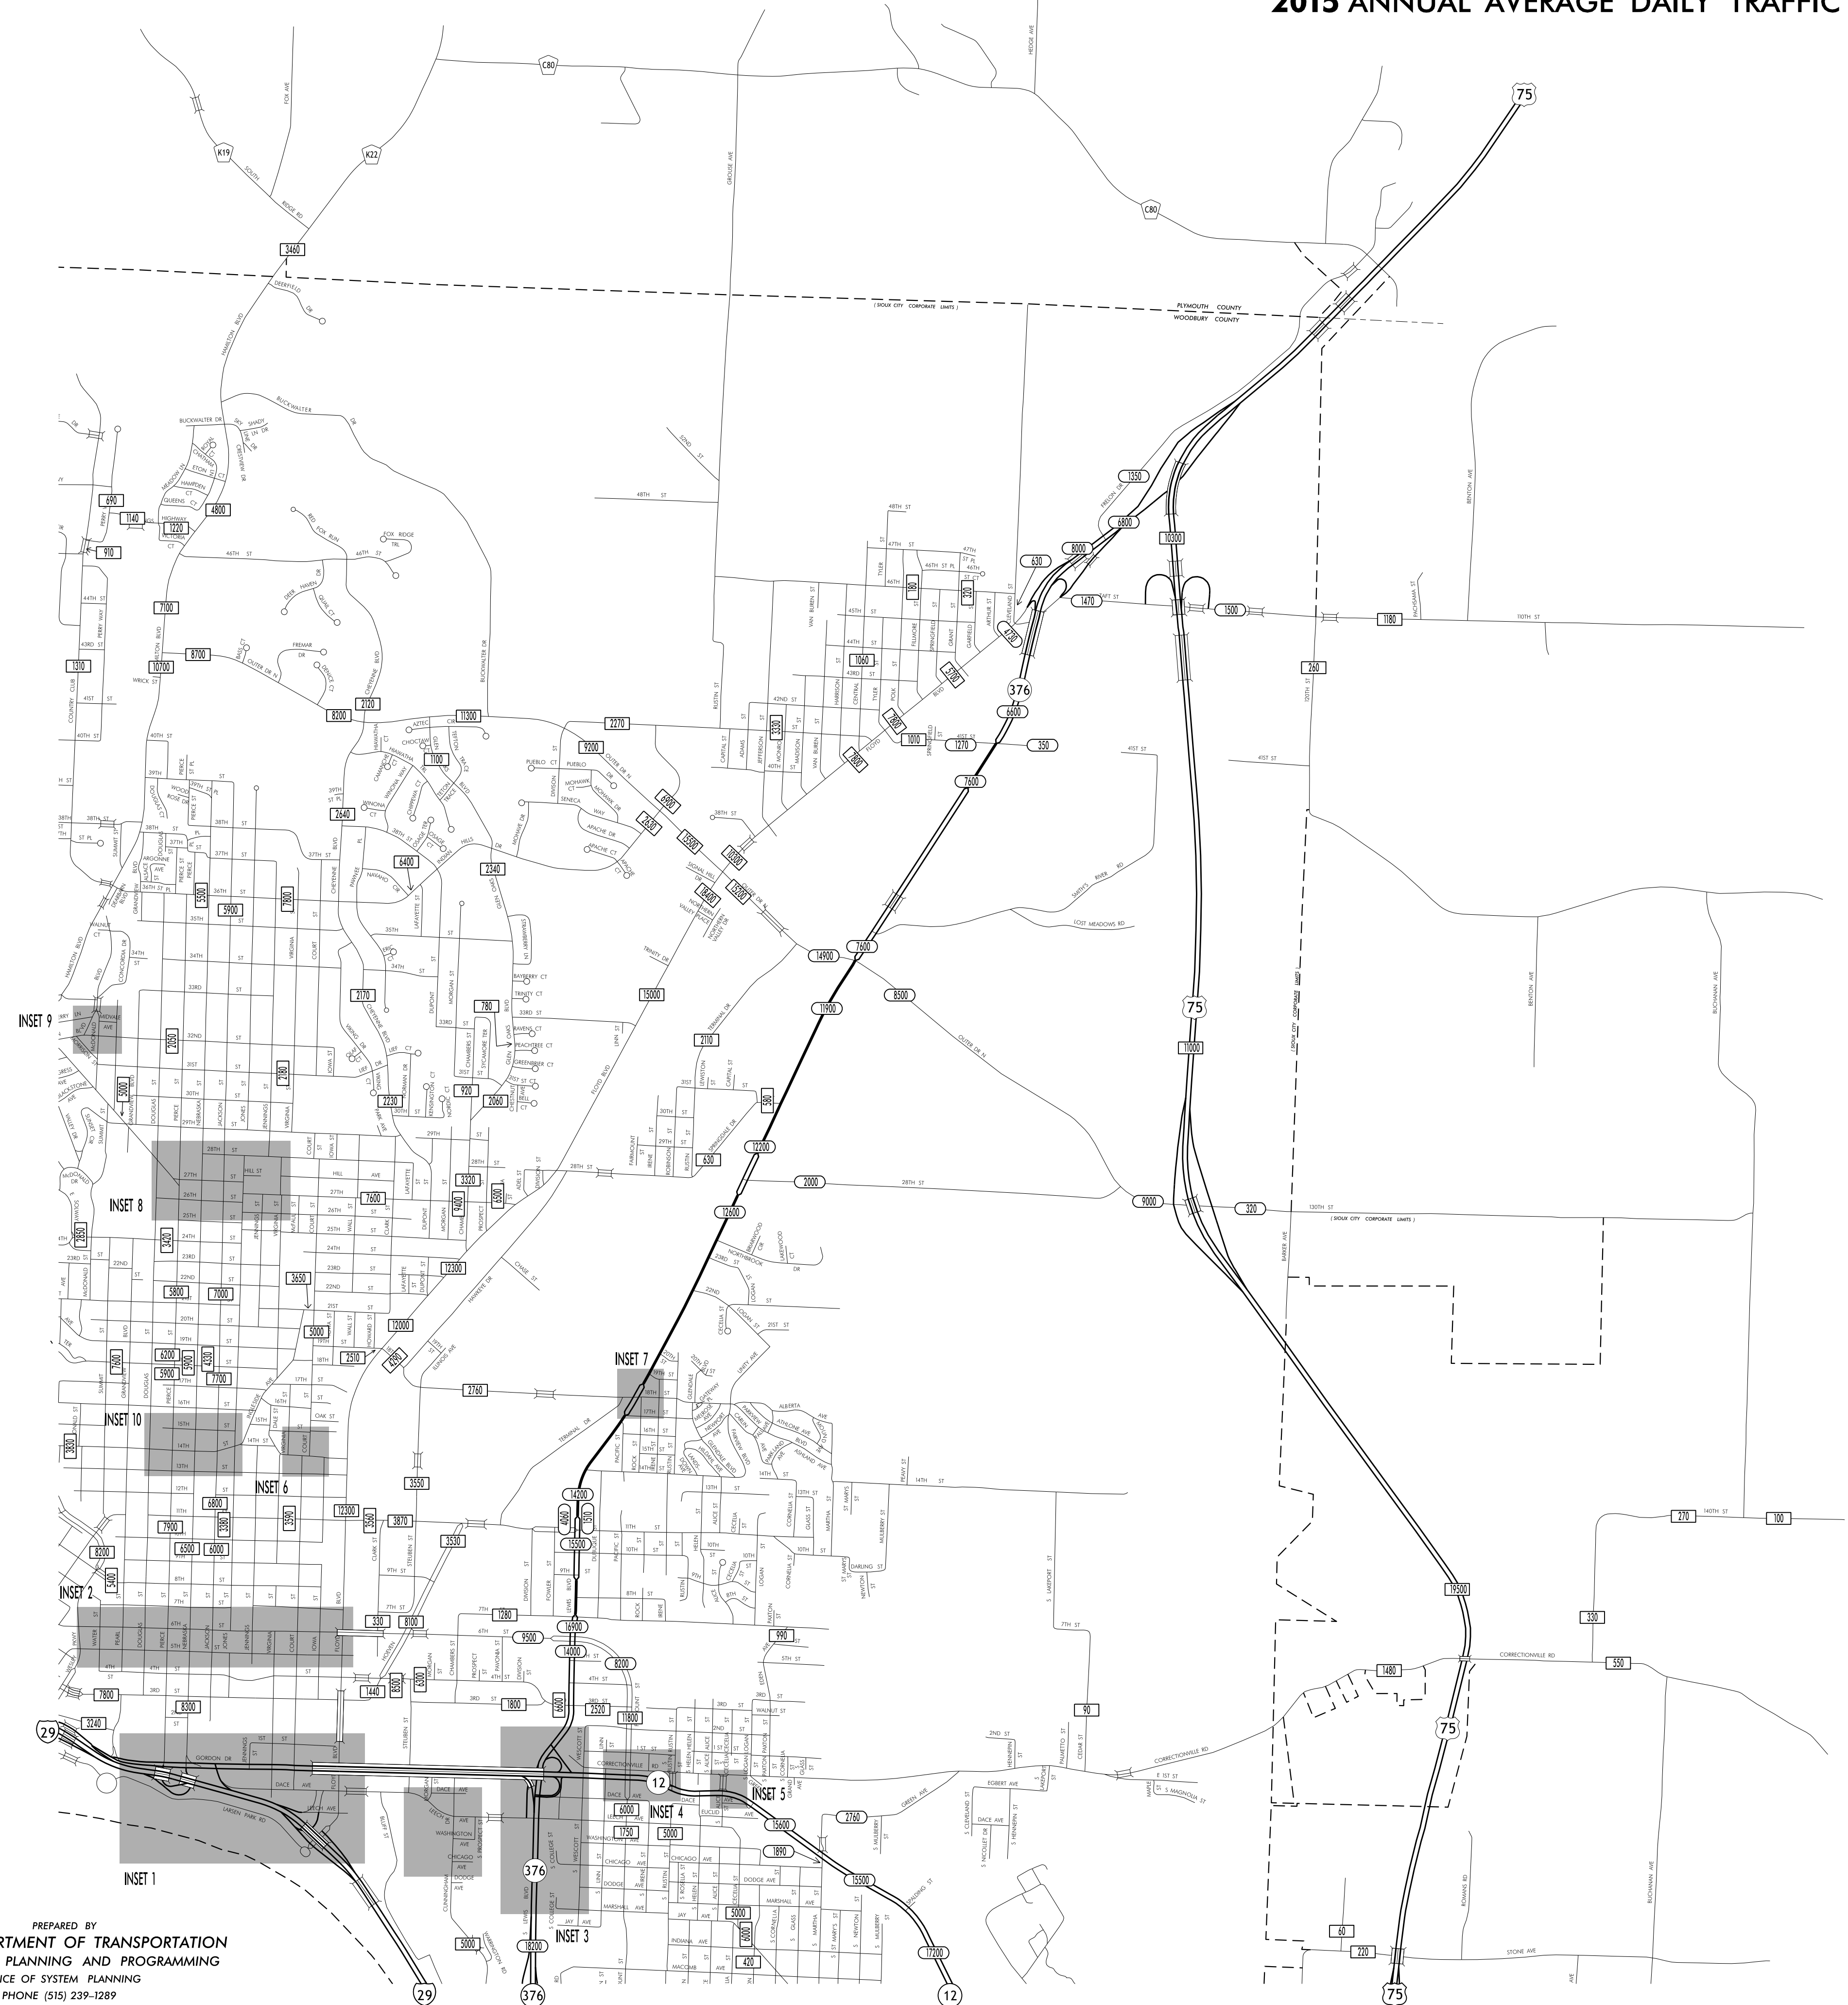

TRAFFIC FLOW MAP OF
SIOUX CITY A
WOODBURY COUNTY
2015 ANNUAL AVERAGE DAILY TRAFFIC

UNION COUNTY
STATE OF SOUTH DAKOTA

DAKOTA COUNTY
STATE OF NEBRASKA

TRAFFIC FLOW MAP OF
SIoux CITY B
WOODBURY COUNTY
2015 ANNUAL AVERAGE DAILY TRAFFIC

TRAFFIC FLOW MAP OF
SIOUX CITY C
WOODBURY COUNTY
2015 ANNUAL AVERAGE DAILY TRAFFIC