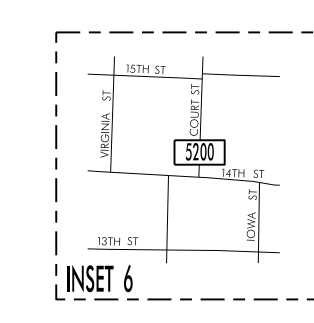

TRAFFIC FLOW MAP OF
SIOUX CITY A
WOODBURY COUNTY
2015 ANNUAL AVERAGE DAILY TRAFFIC

UNION COUNTY
STATE OF SOUTH DAKOTA

DAKOTA COUNTY
STATE OF NEBRASKA

TRAFFIC FLOW MAP OF
SIoux CITY B
WOODBURY COUNTY
2015 ANNUAL AVERAGE DAILY TRAFFIC

TRAFFIC FLOW MAP OF
SIOUX CITY C
WOODBURY COUNTY
2015 ANNUAL AVERAGE DAILY TRAFFIC