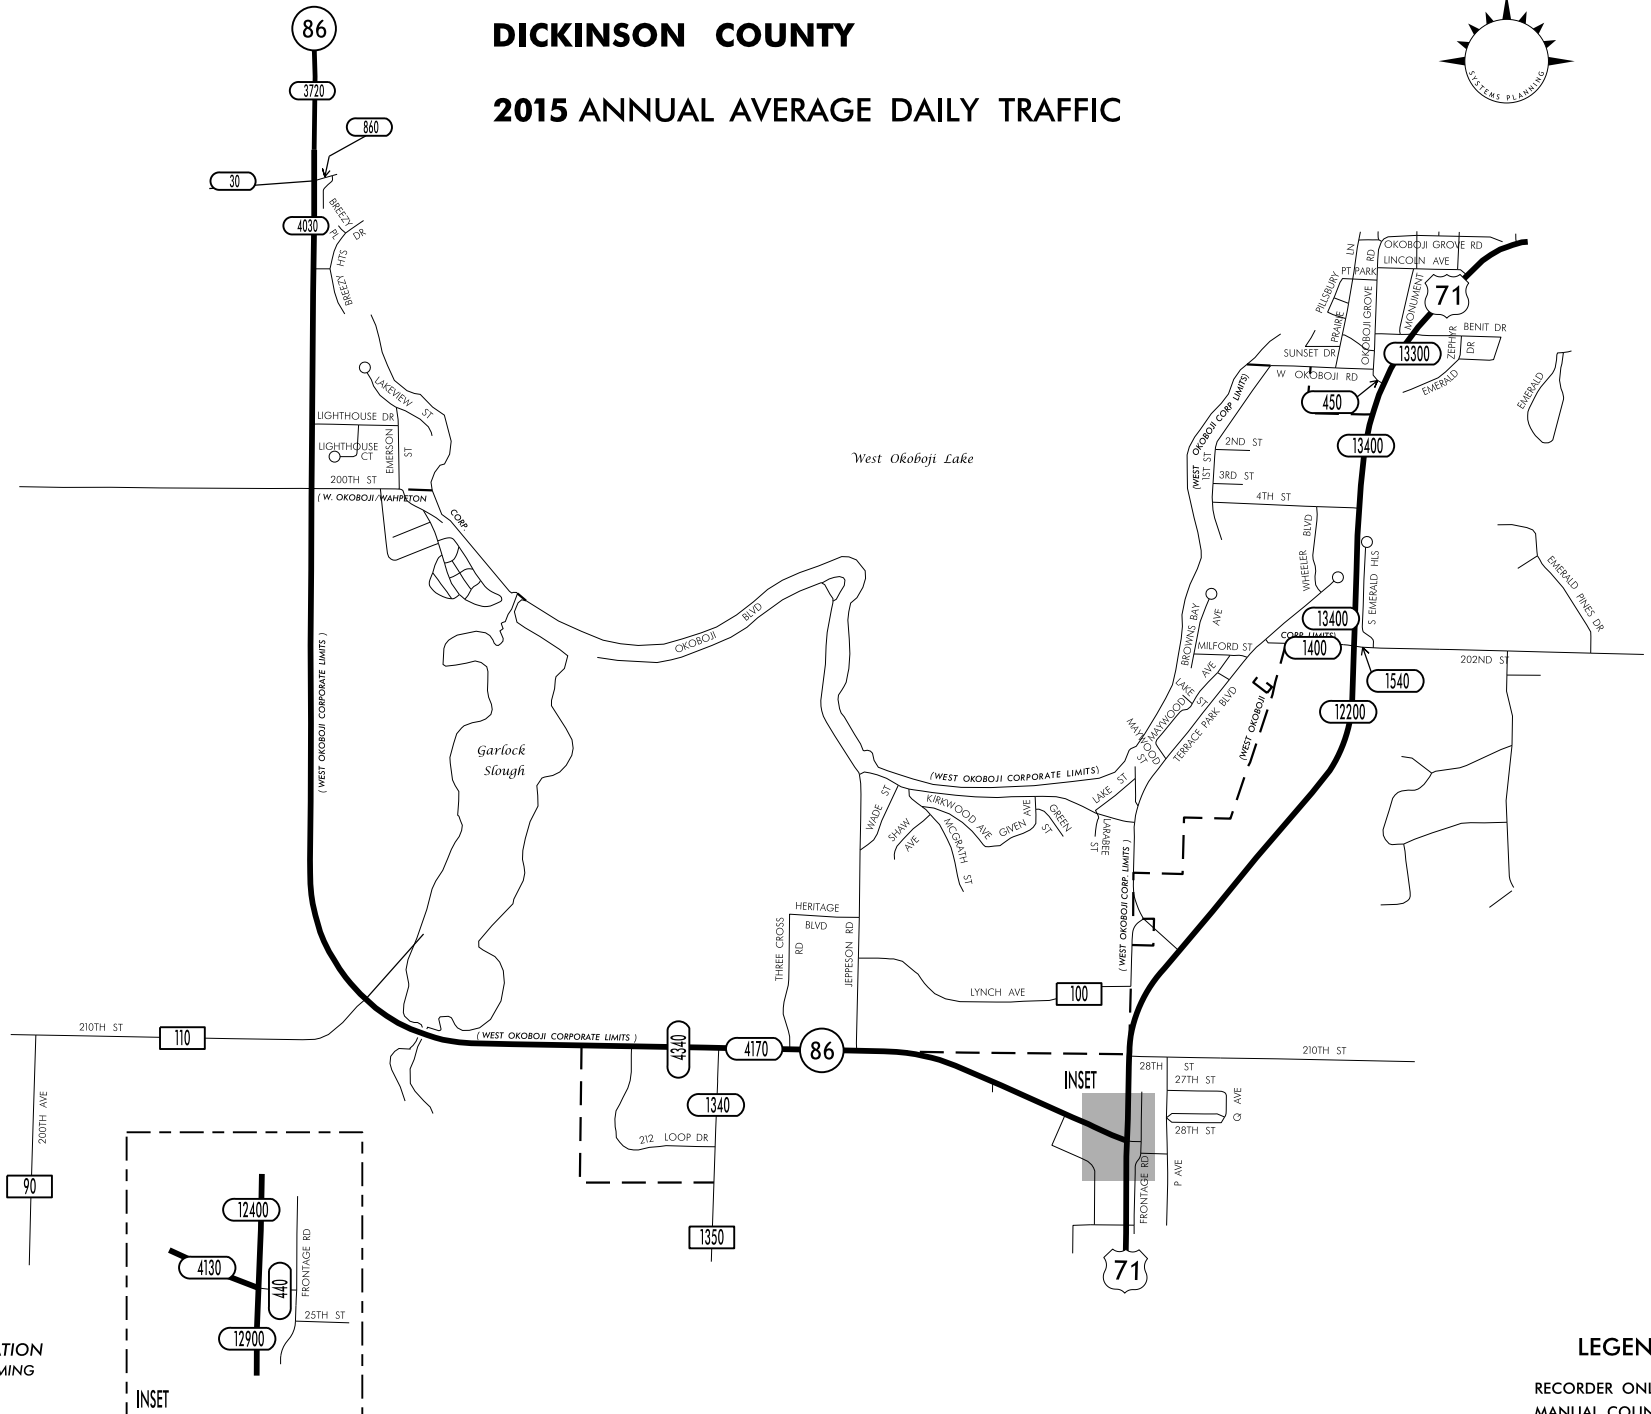

TRAFFIC FLOW MAP OF  
**WEST OKOBOJI**  
**DICKINSON COUNTY**  
**2015 ANNUAL AVERAGE DAILY TRAFFIC**

**LEGEND**

RECORDER ONLY   
 MANUAL COUNT 