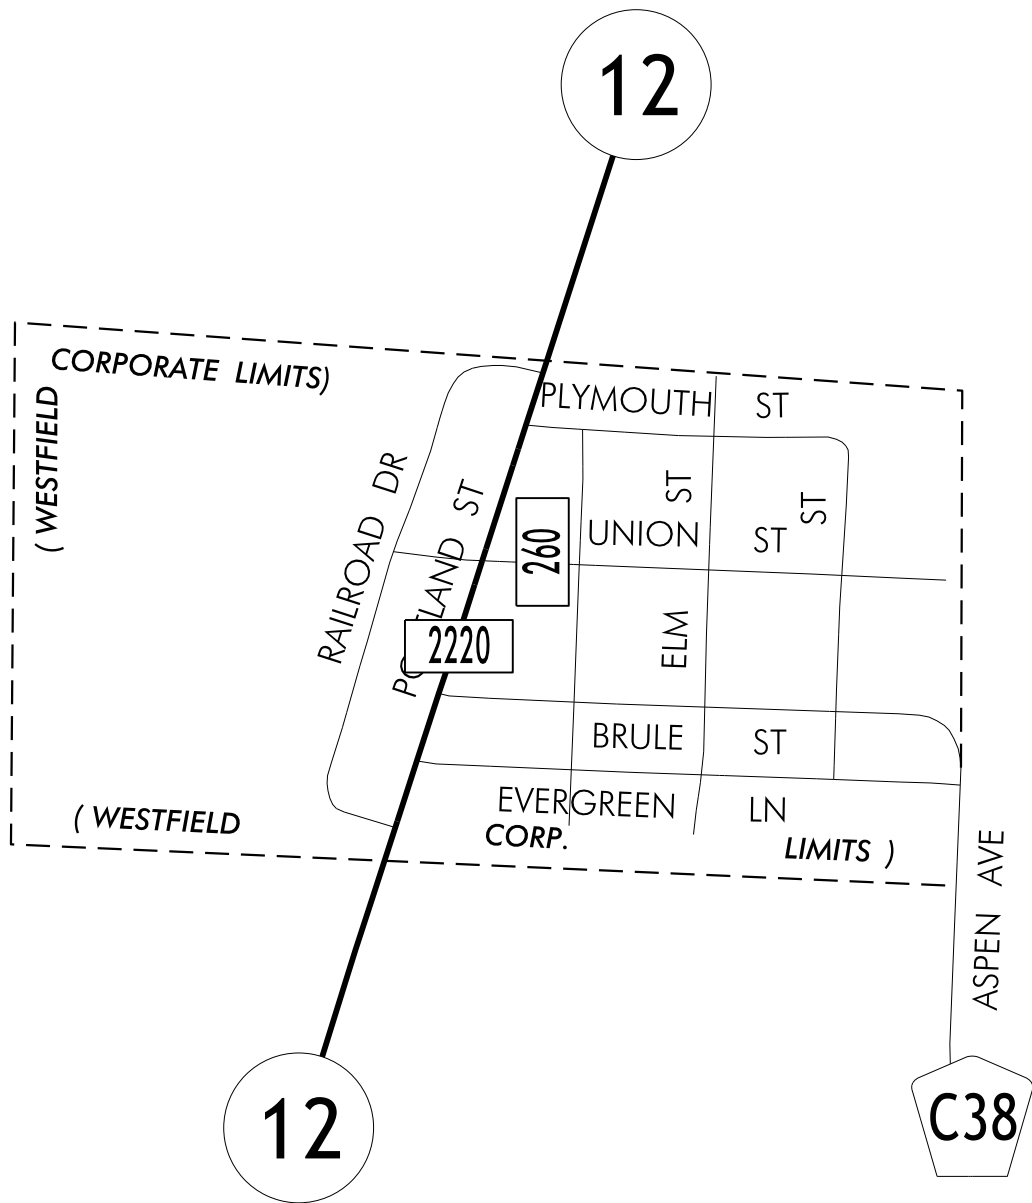

TRAFFIC FLOW MAP OF  
**WESTFIELD**  
**PLYMOUTH COUNTY**  
**2015 ANNUAL AVERAGE DAILY TRAFFIC**

**LEGEND**

RECORDER ONLY  
 MANUAL COUNT