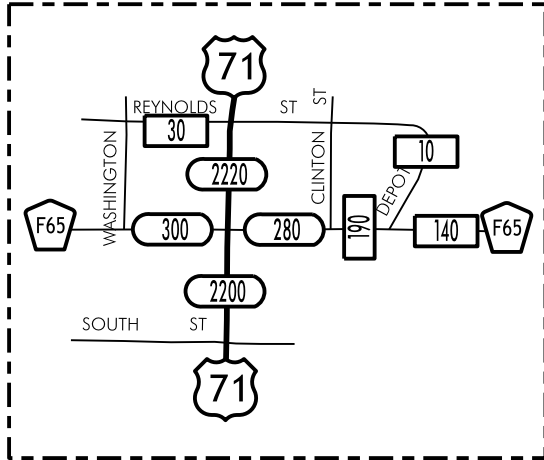

TRAFFIC FLOW MAP OF

BRAYTON

AUDUBON COUNTY

2016 ANNUAL AVERAGE DAILY TRAFFIC

LEGEND

- RECORDER ONLY
- MANUAL COUNT