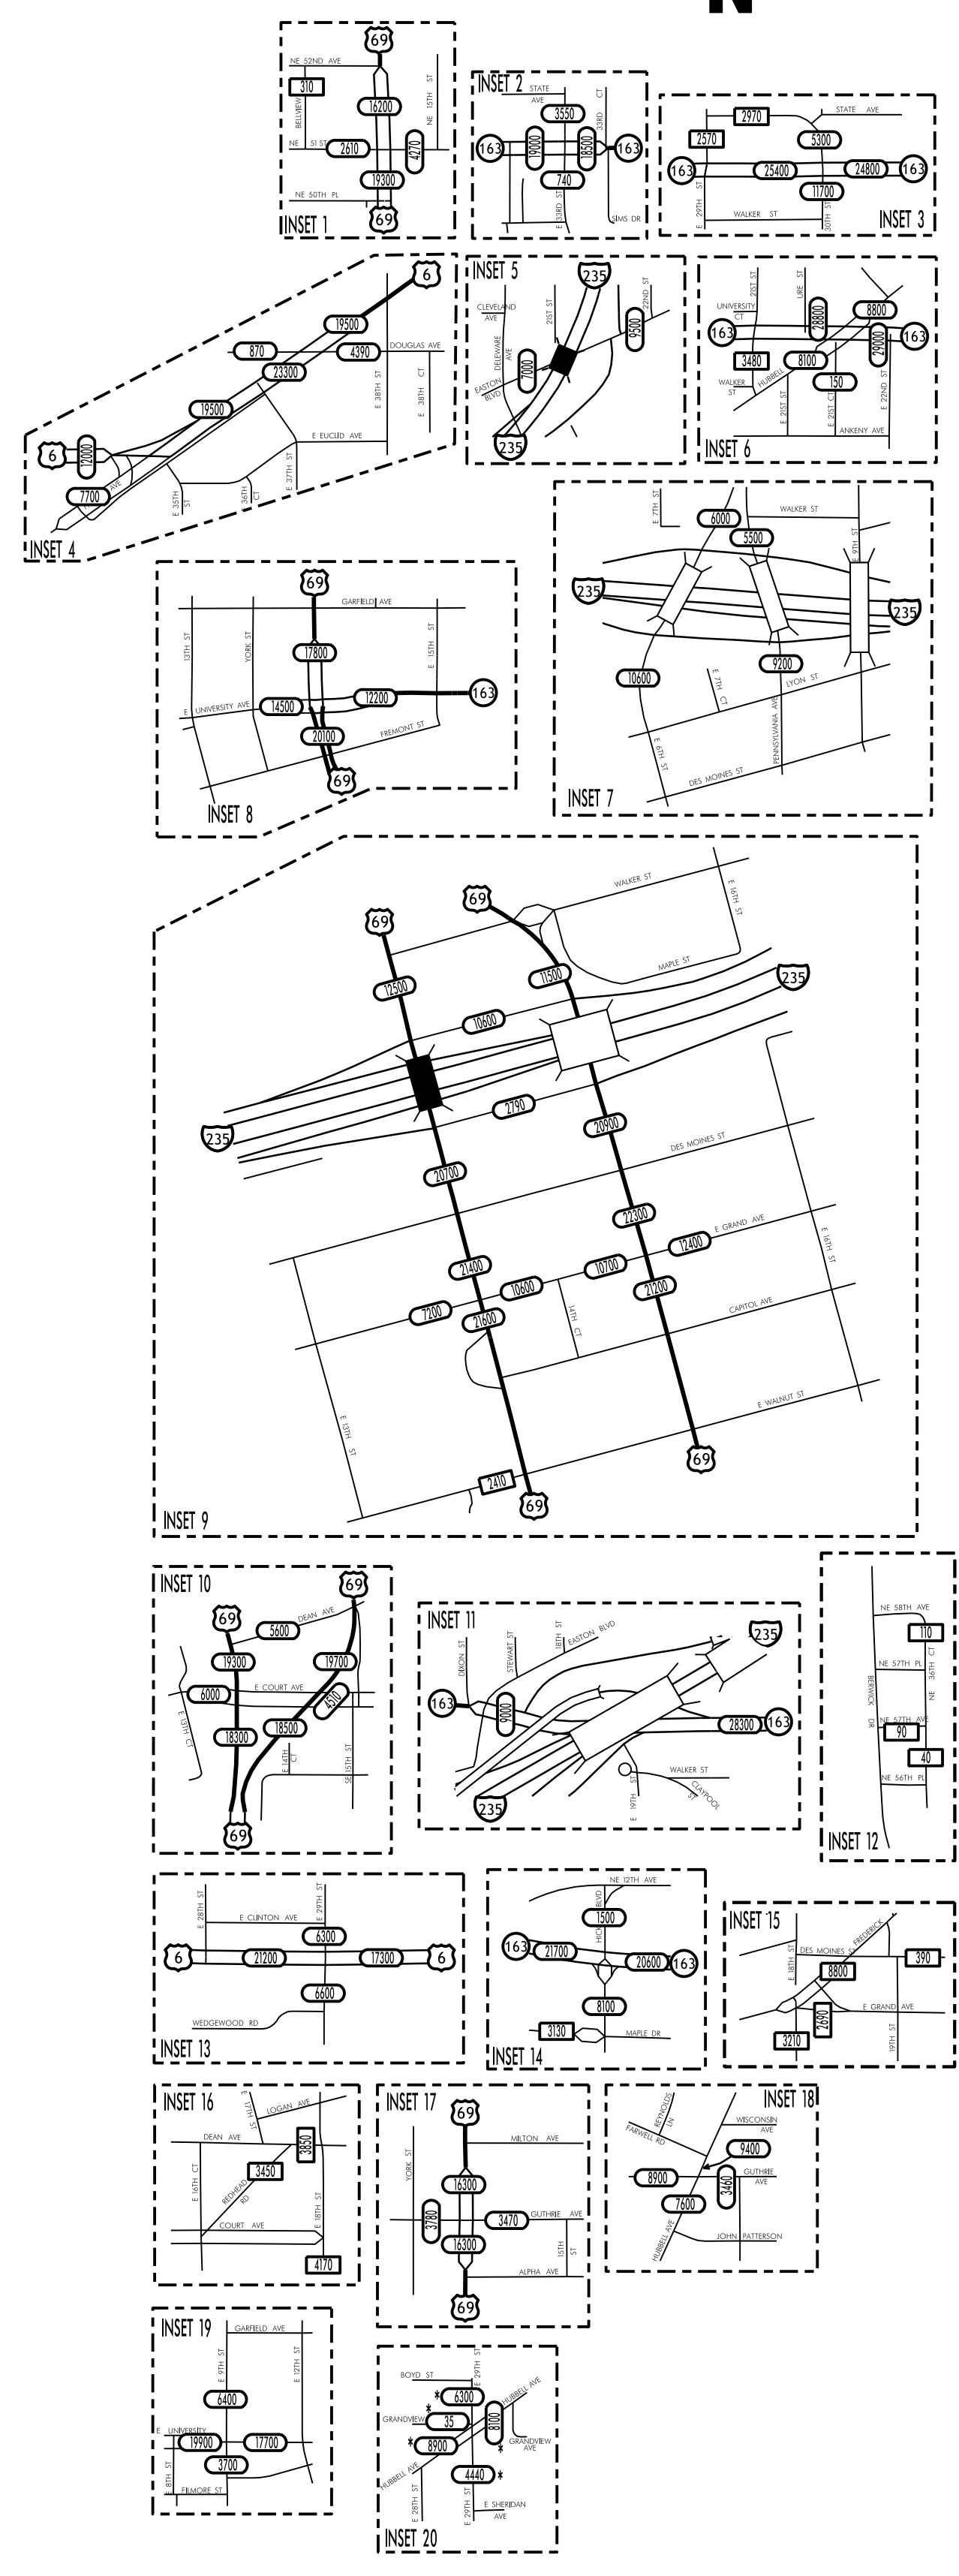

TRAFFIC FLOW MAP OF
DES MOINES B
POLK COUNTY
2016 ANNUAL AVERAGE DAILY TRAFFIC
* REVISED 10/2019

TRAFFIC FLOW MAP OF
DES MOINES D
POLK COUNTY
2016 ANNUAL AVERAGE DAILY TRAFFIC