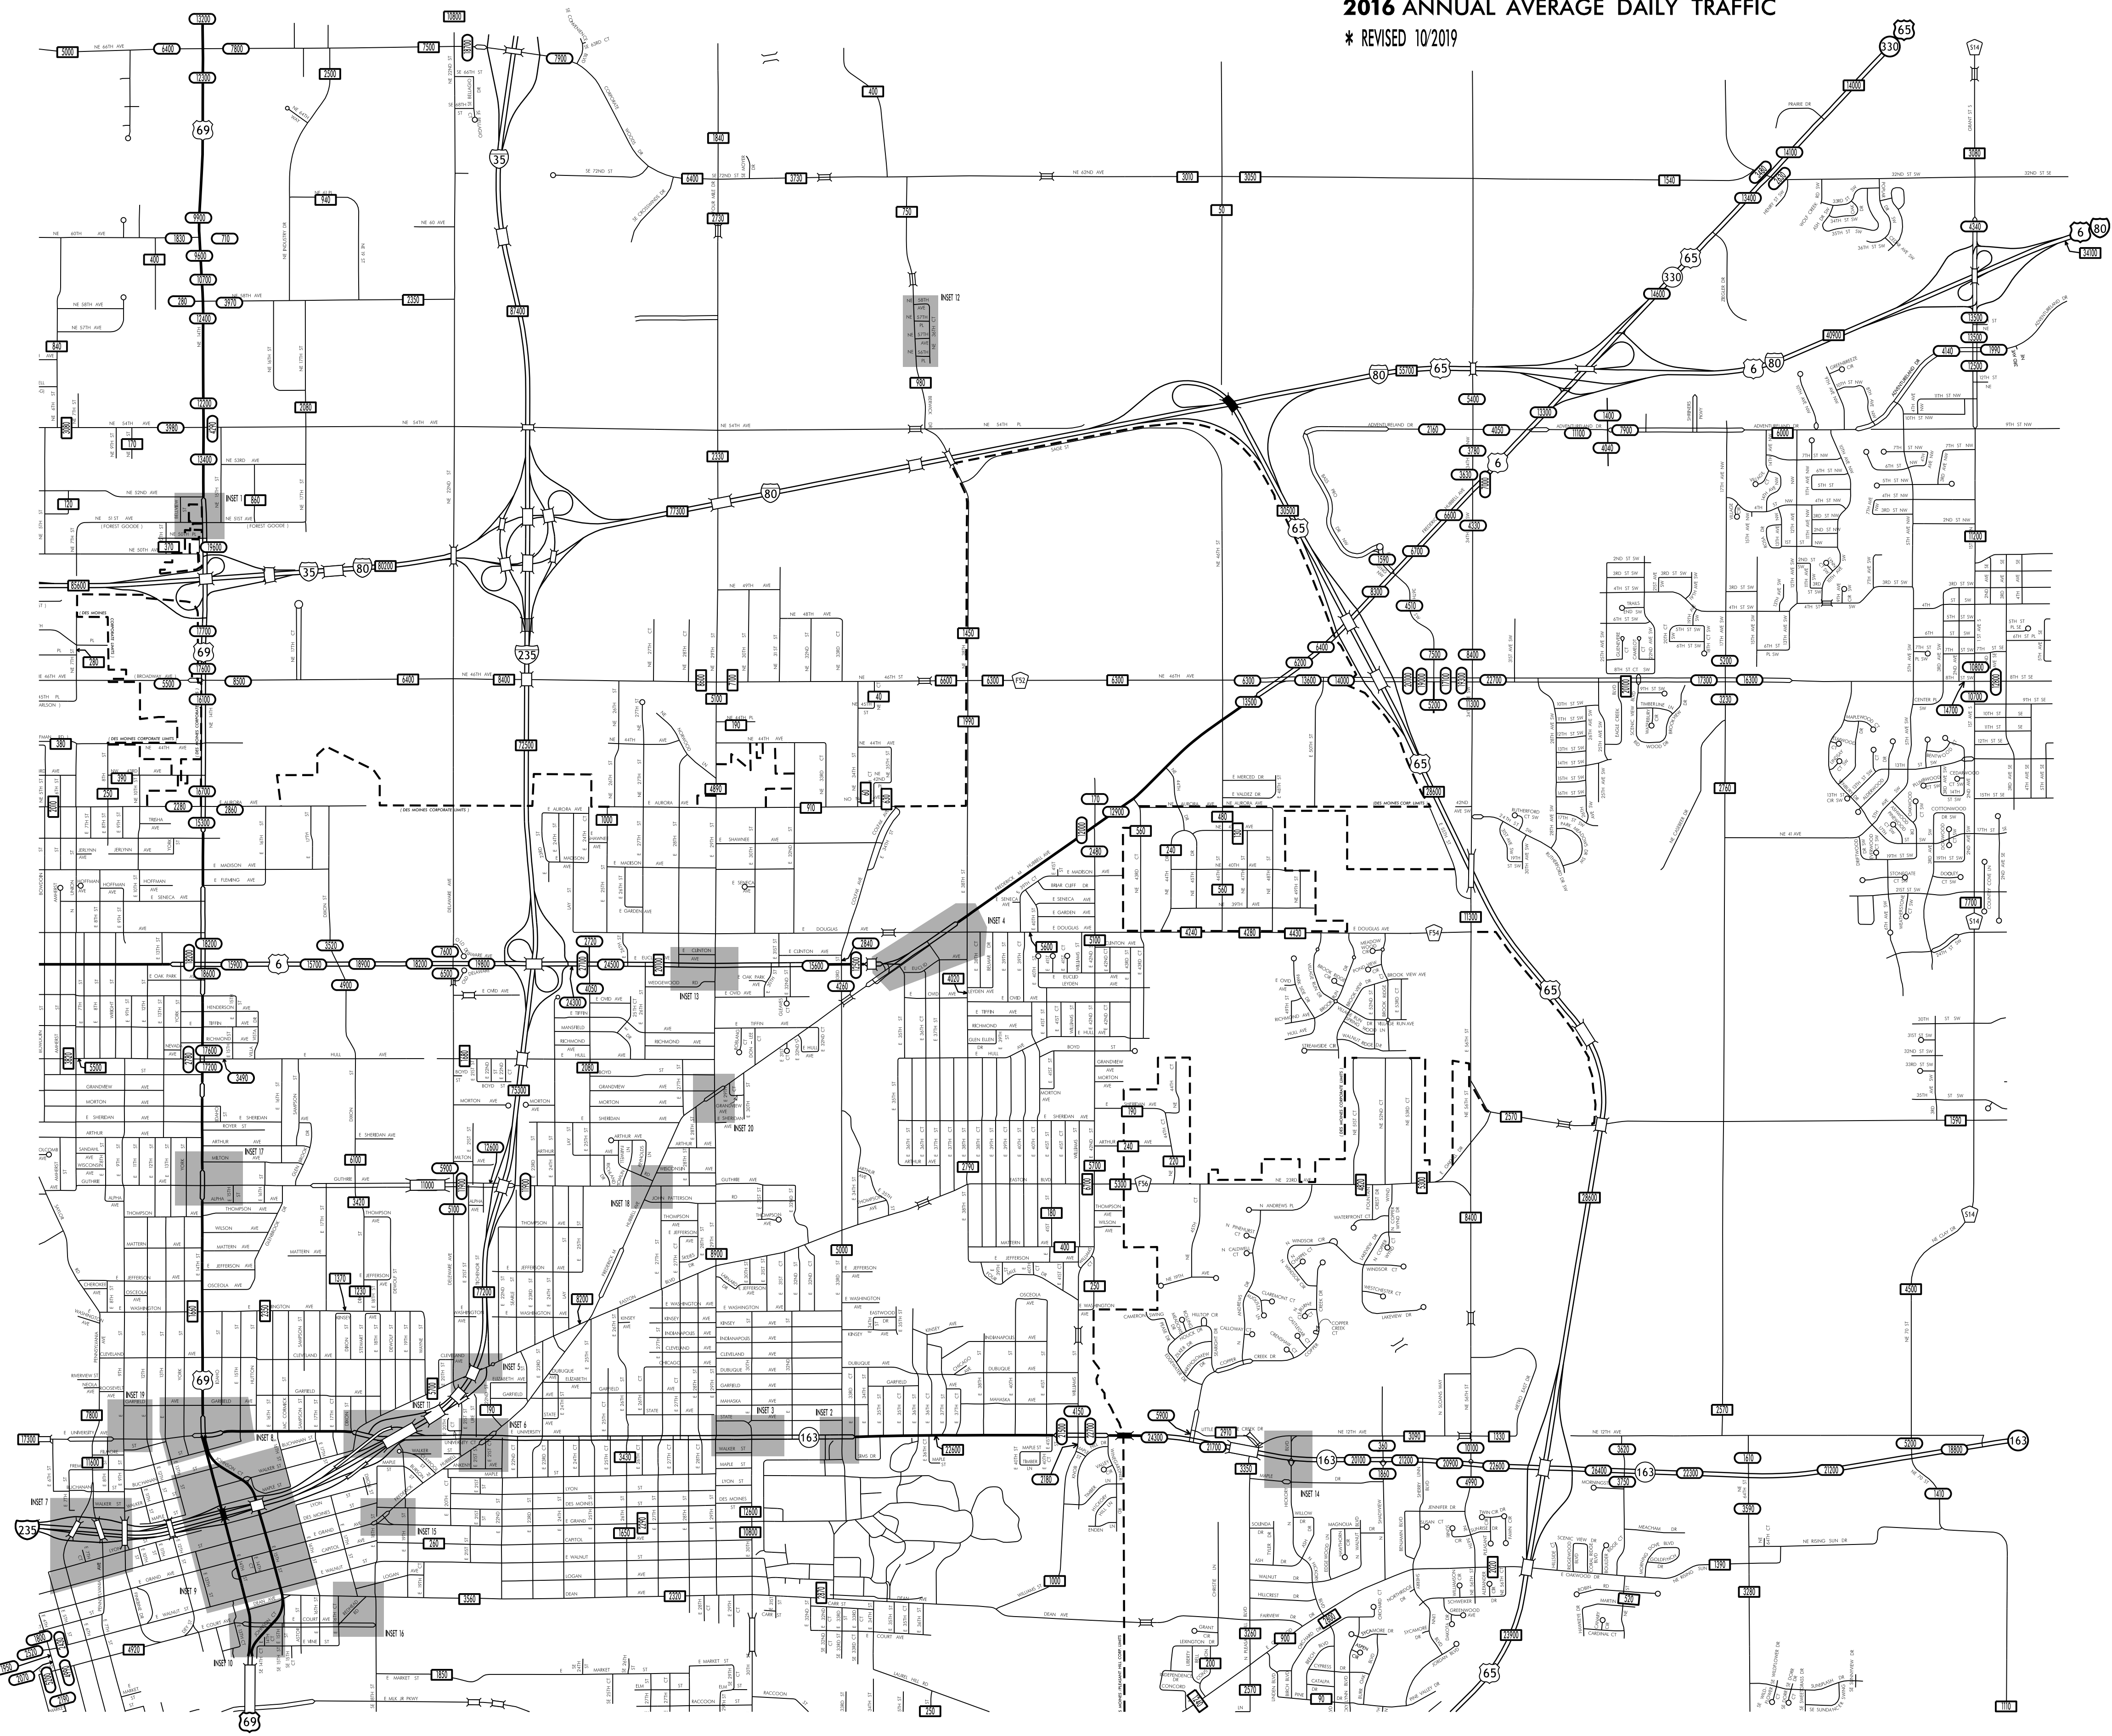

TRAFFIC FLOW MAP OF
DES MOINES B
POLK COUNTY
2016 ANNUAL AVERAGE DAILY TRAFFIC
* REVISED 10/2019

TRAFFIC FLOW MAP OF
DES MOINES D
POLK COUNTY
2016 ANNUAL AVERAGE DAILY TRAFFIC