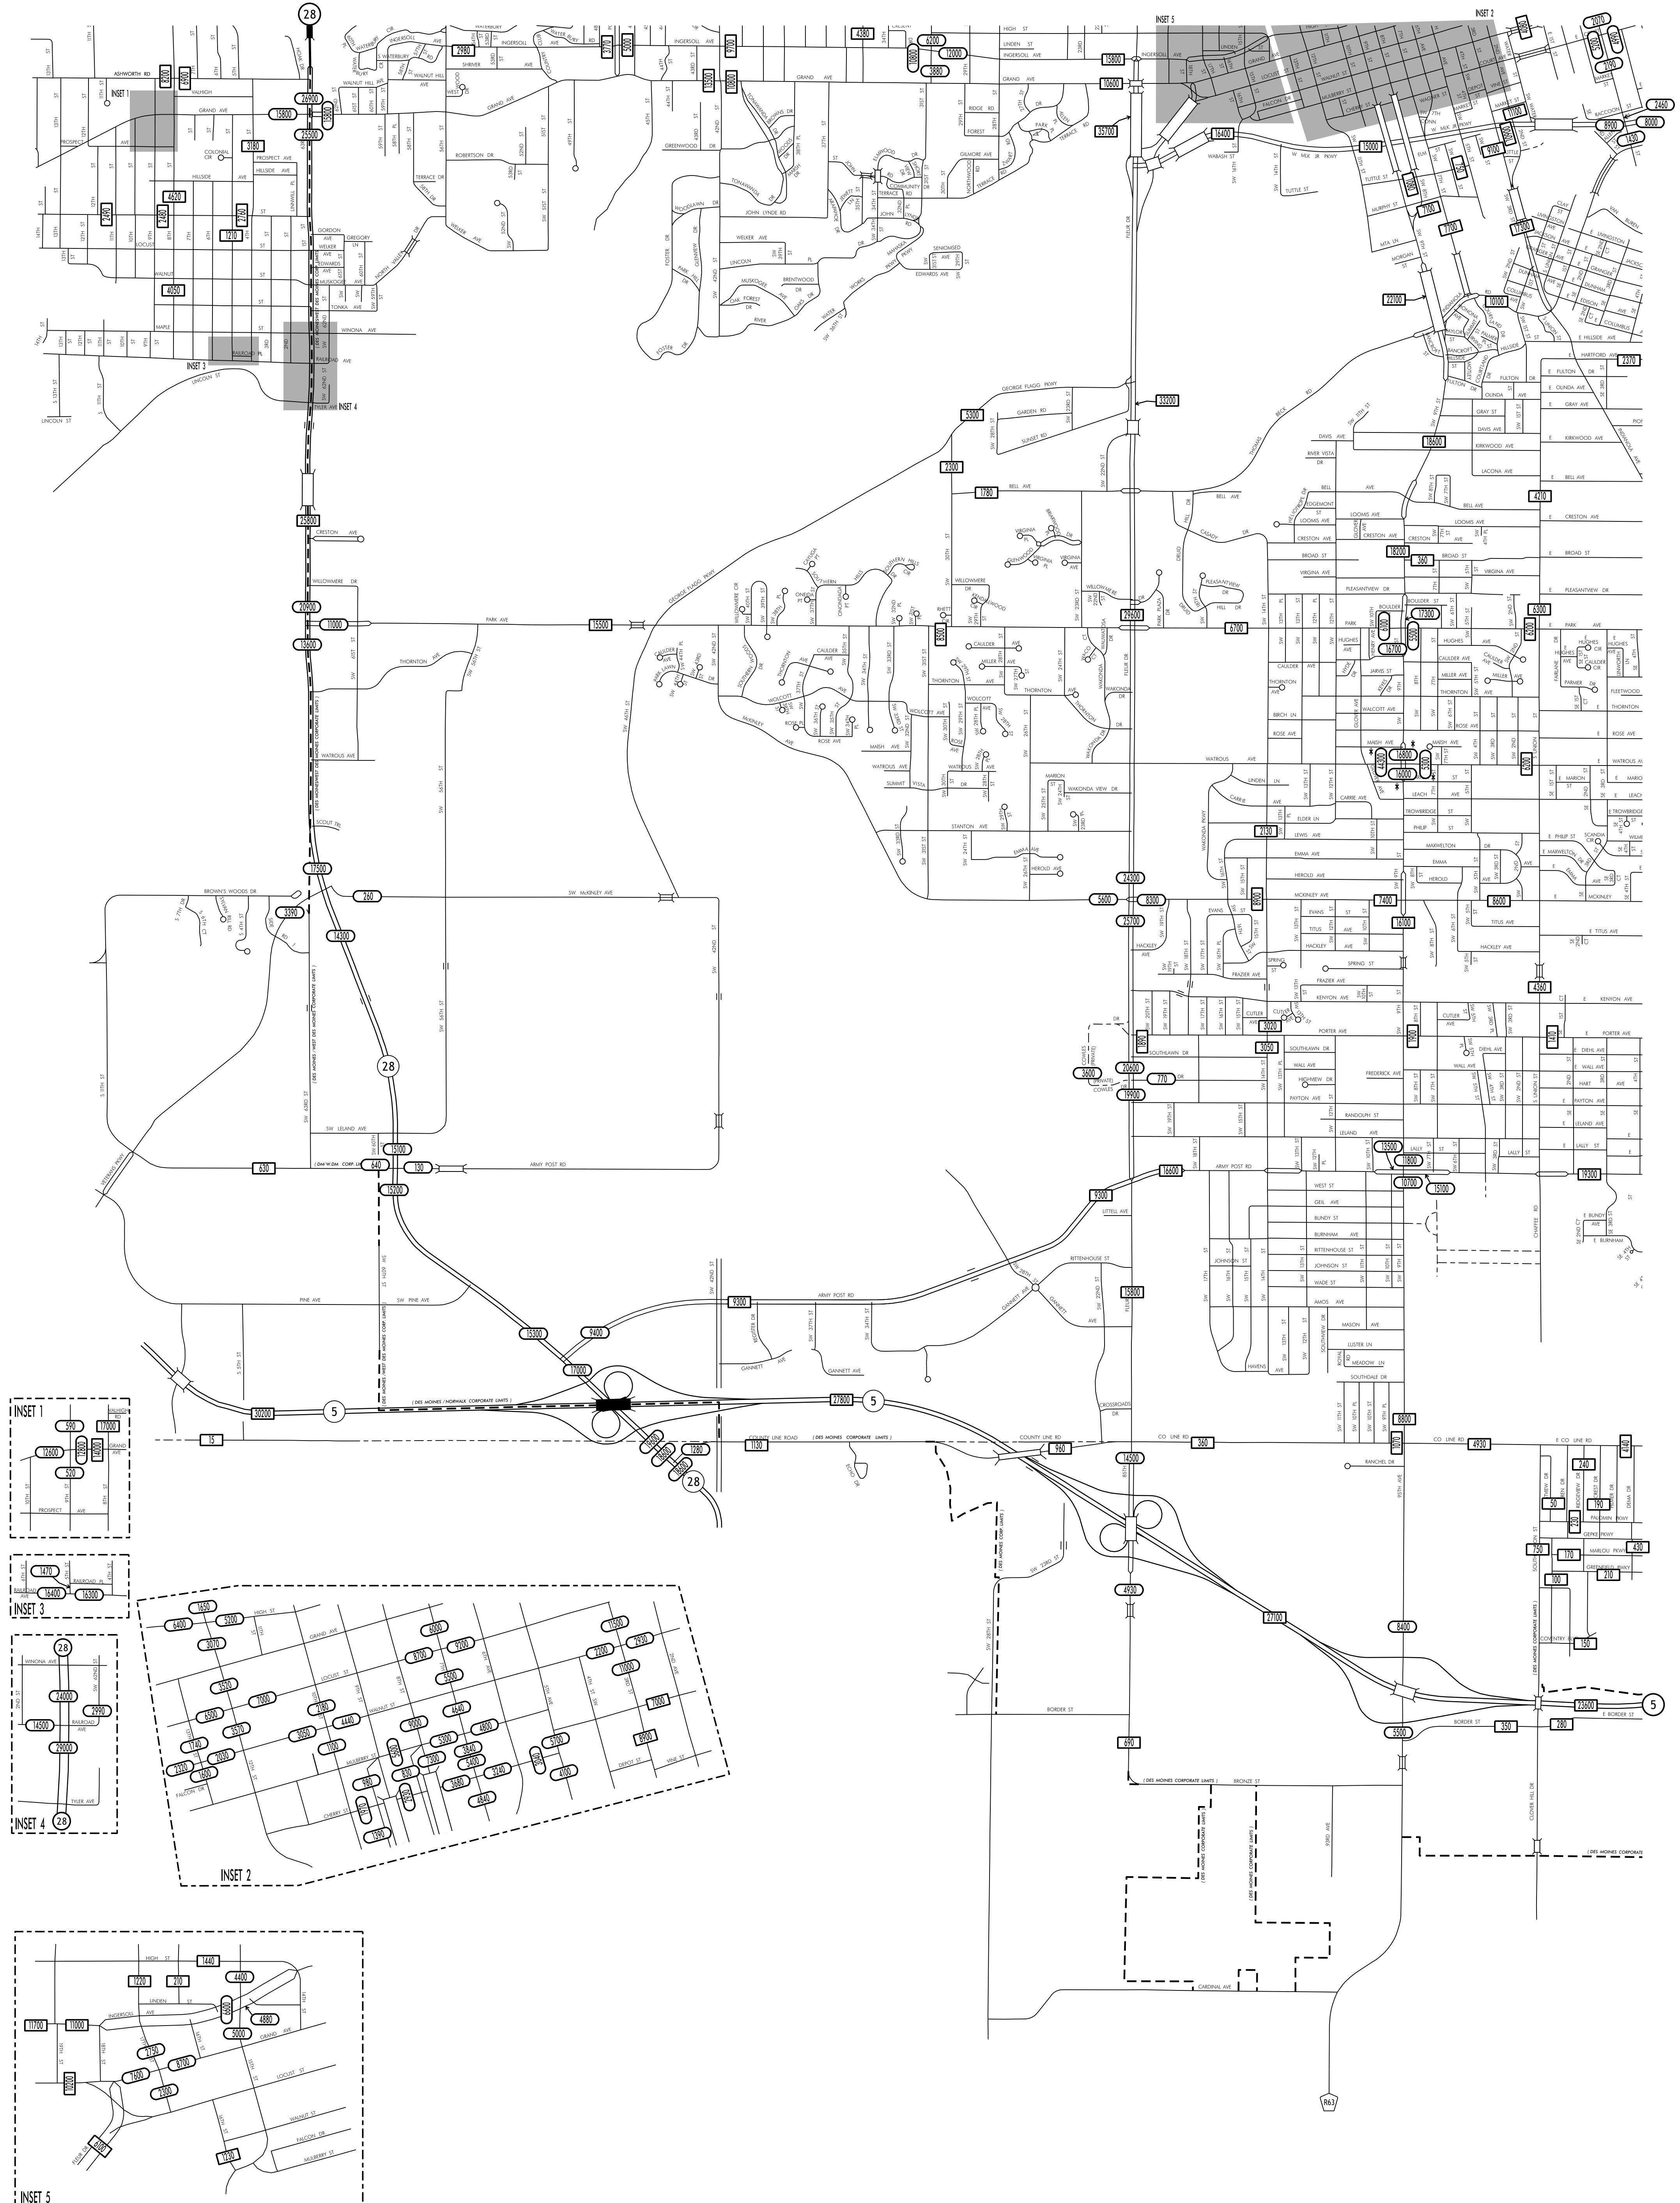

TRAFFIC FLOW MAP OF
DES MOINES B
POLK COUNTY
2016 ANNUAL AVERAGE DAILY TRAFFIC
* REVISED 10/2019

TRAFFIC FLOW MAP OF
DES MOINES D
POLK COUNTY
2016 ANNUAL AVERAGE DAILY TRAFFIC