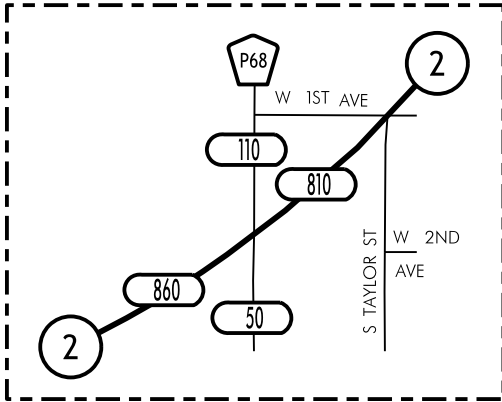

TRAFFIC FLOW MAP OF

**KELLERTON**

**RINGGOLD COUNTY**

**2016 ANNUAL AVERAGE DAILY TRAFFIC**

**LEGEND**

RECORDER ONLY   
 MANUAL COUNT 