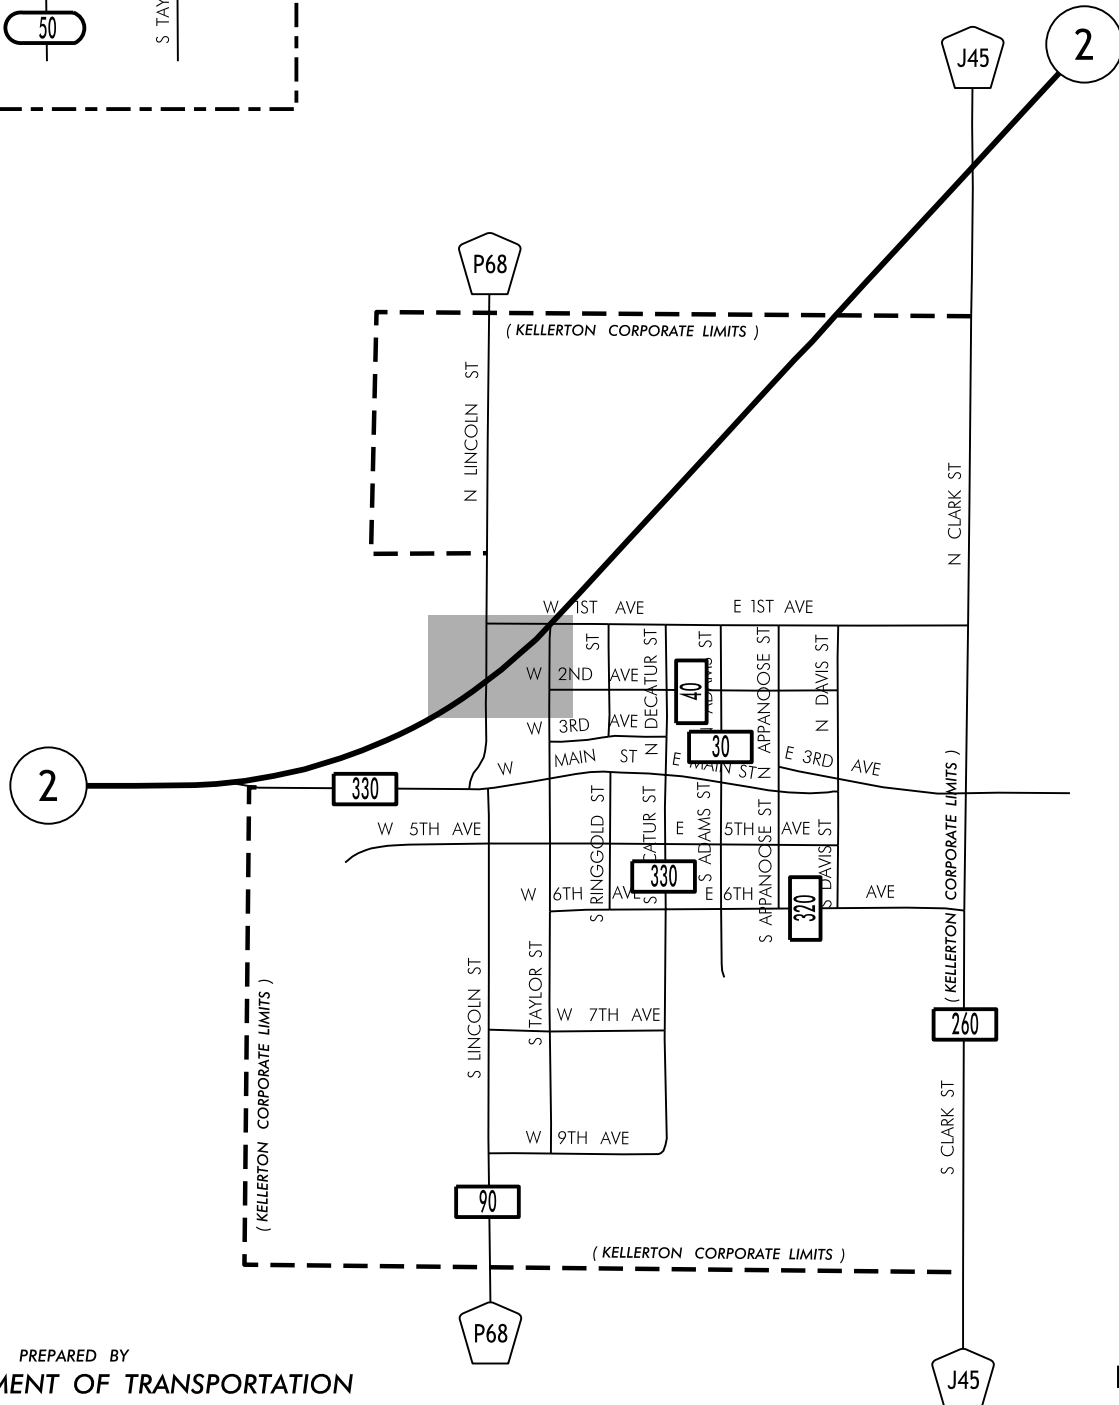

TRAFFIC FLOW MAP OF

**KELLERTON**

**RINGGOLD COUNTY**

**2016 ANNUAL AVERAGE DAILY TRAFFIC**

**LEGEND**

RECORDER ONLY   
 MANUAL COUNT 