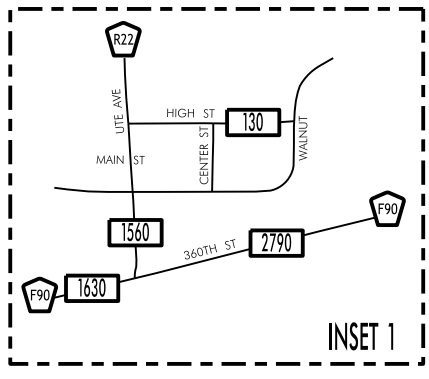

TRAFFIC FLOW MAP OF  
**WEST DES MOINES A**  
**POLK COUNTY**  
 2016 ANNUAL AVERAGE DAILY TRAFFIC

TRAFFIC FLOW MAP OF  
WEST DES MOINES B  
POLK COUNTY  
2016 ANNUAL AVERAGE DAILY TRAFFIC