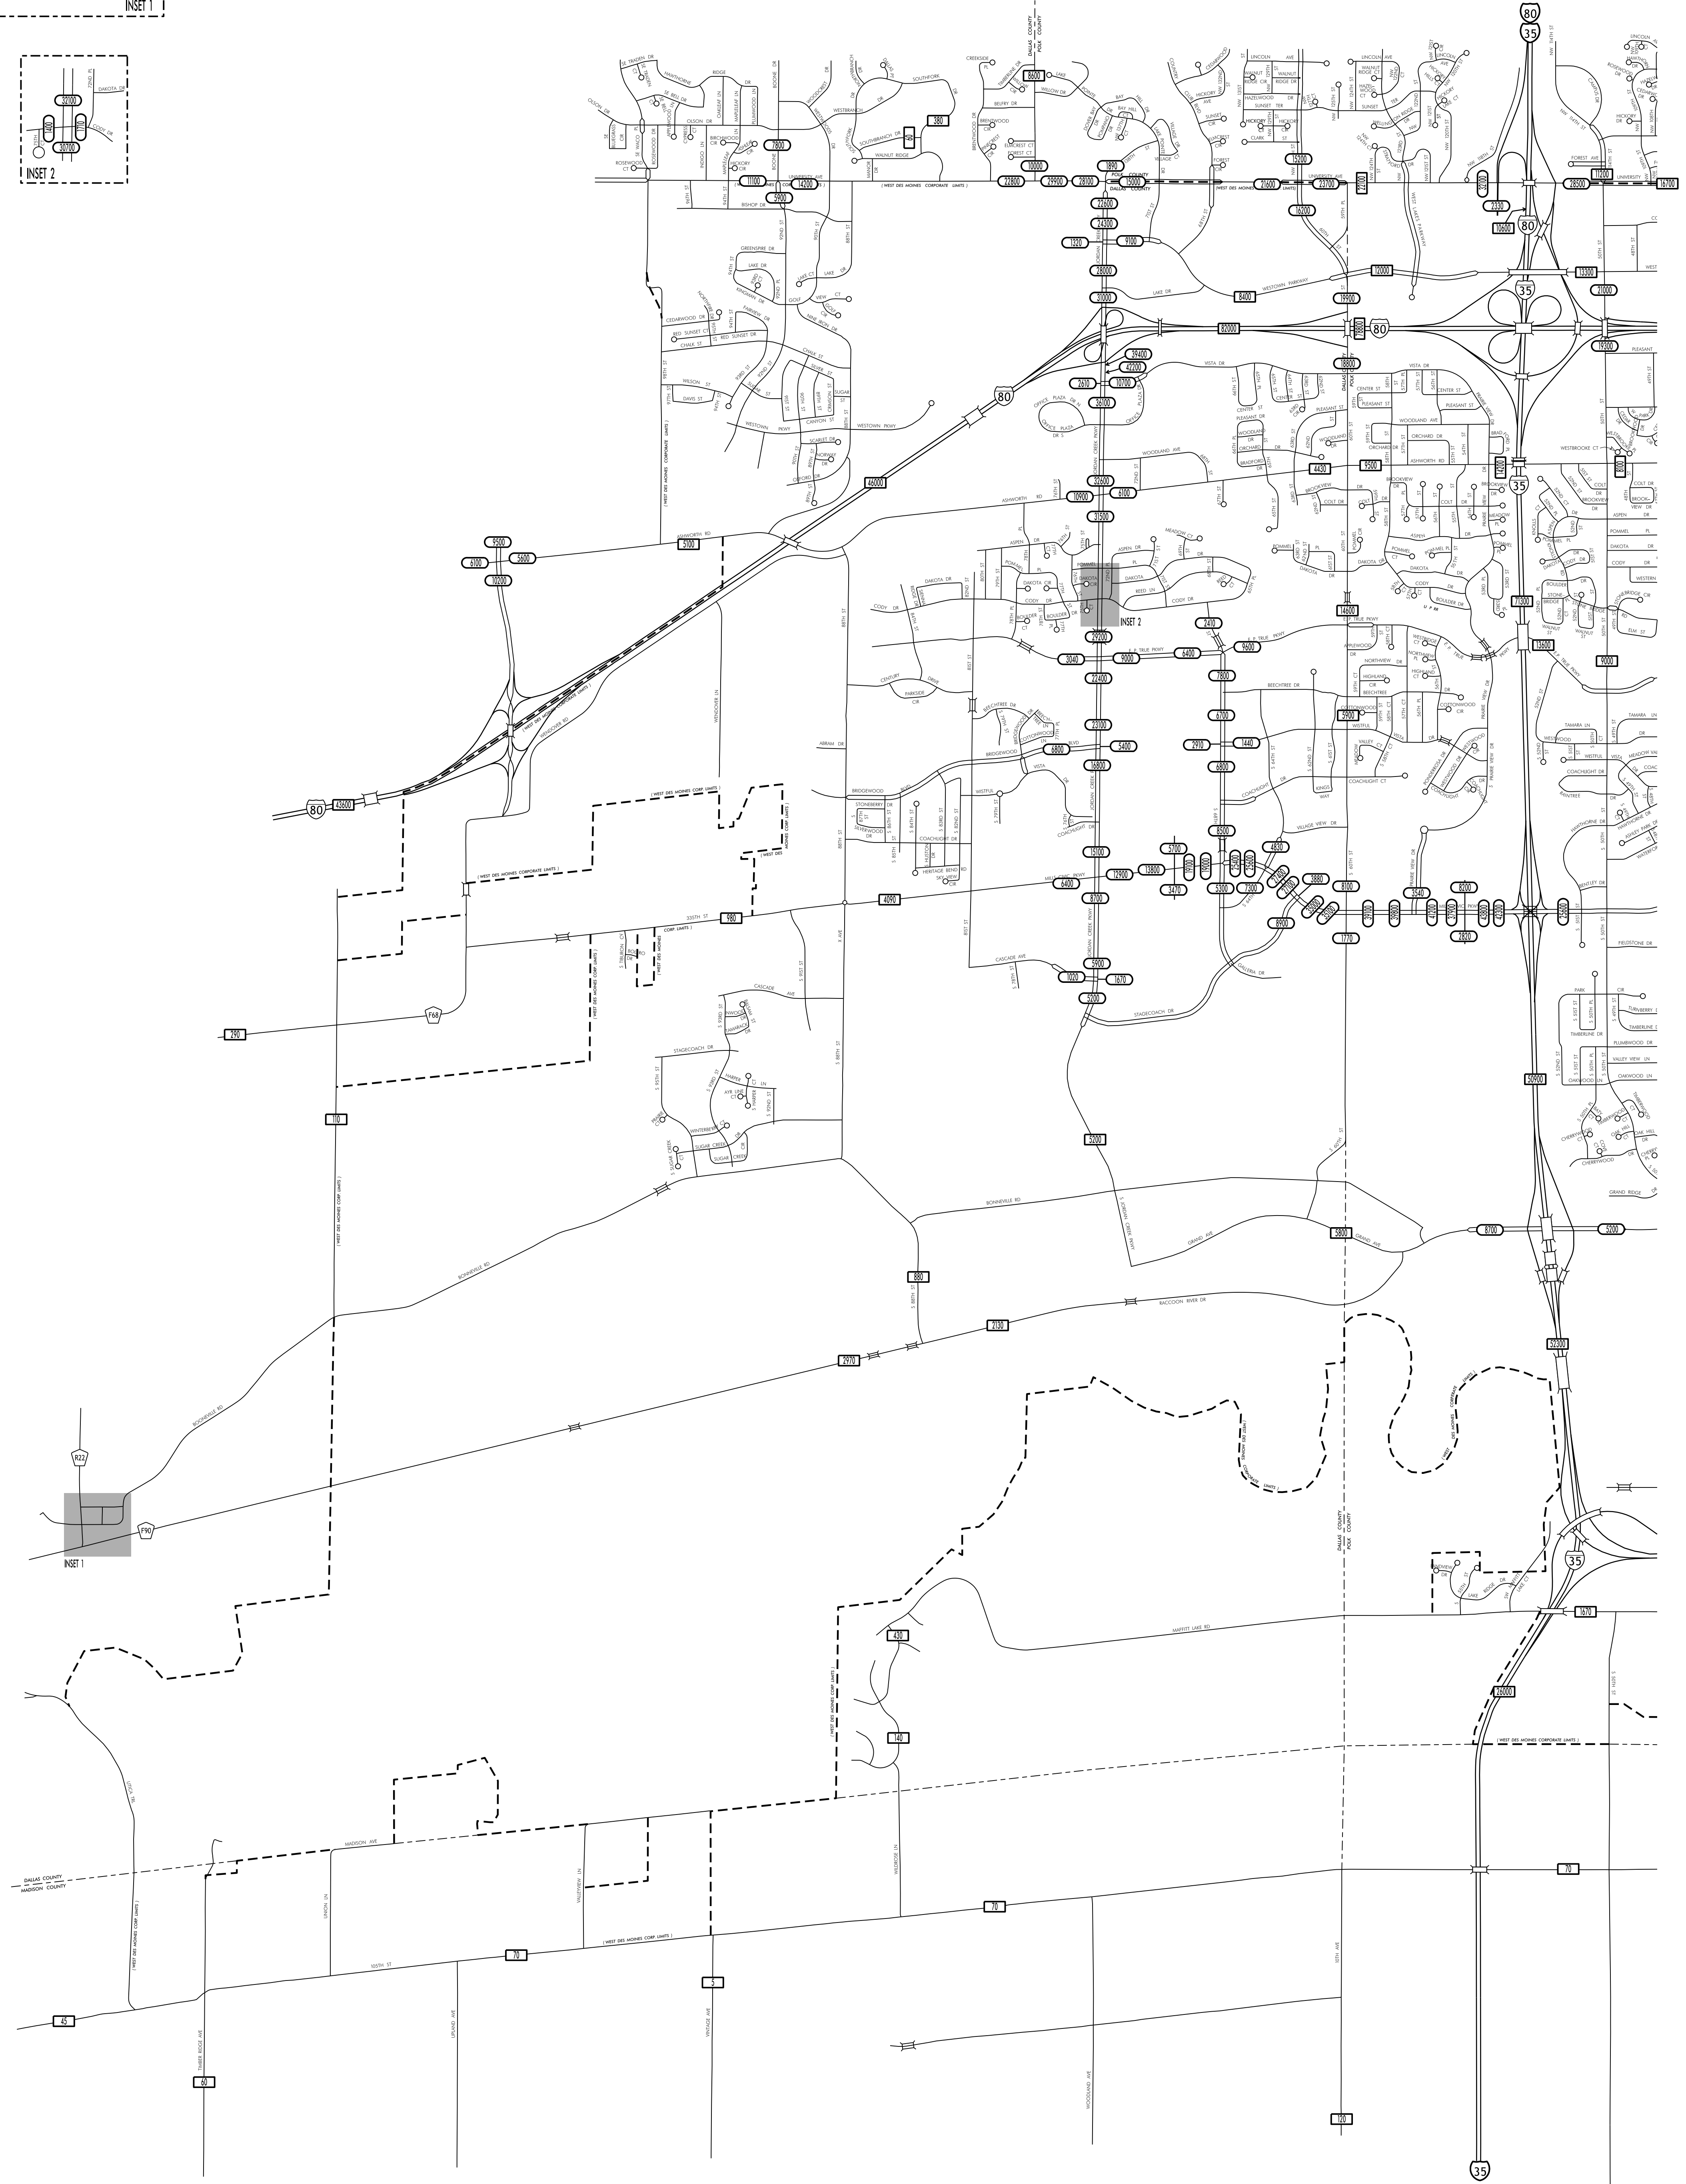

TRAFFIC FLOW MAP OF  
**WEST DES MOINES A**  
**POLK COUNTY**  
 2016 ANNUAL AVERAGE DAILY TRAFFIC

TRAFFIC FLOW MAP OF  
WEST DES MOINES B  
POLK COUNTY  
2016 ANNUAL AVERAGE DAILY TRAFFIC