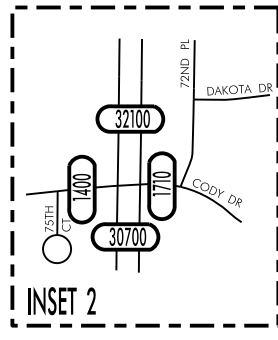

TRAFFIC FLOW MAP OF  
**WEST DES MOINES A**  
**POLK COUNTY**  
 2016 ANNUAL AVERAGE DAILY TRAFFIC

TRAFFIC FLOW MAP OF  
WEST DES MOINES B  
POLK COUNTY  
2016 ANNUAL AVERAGE DAILY TRAFFIC