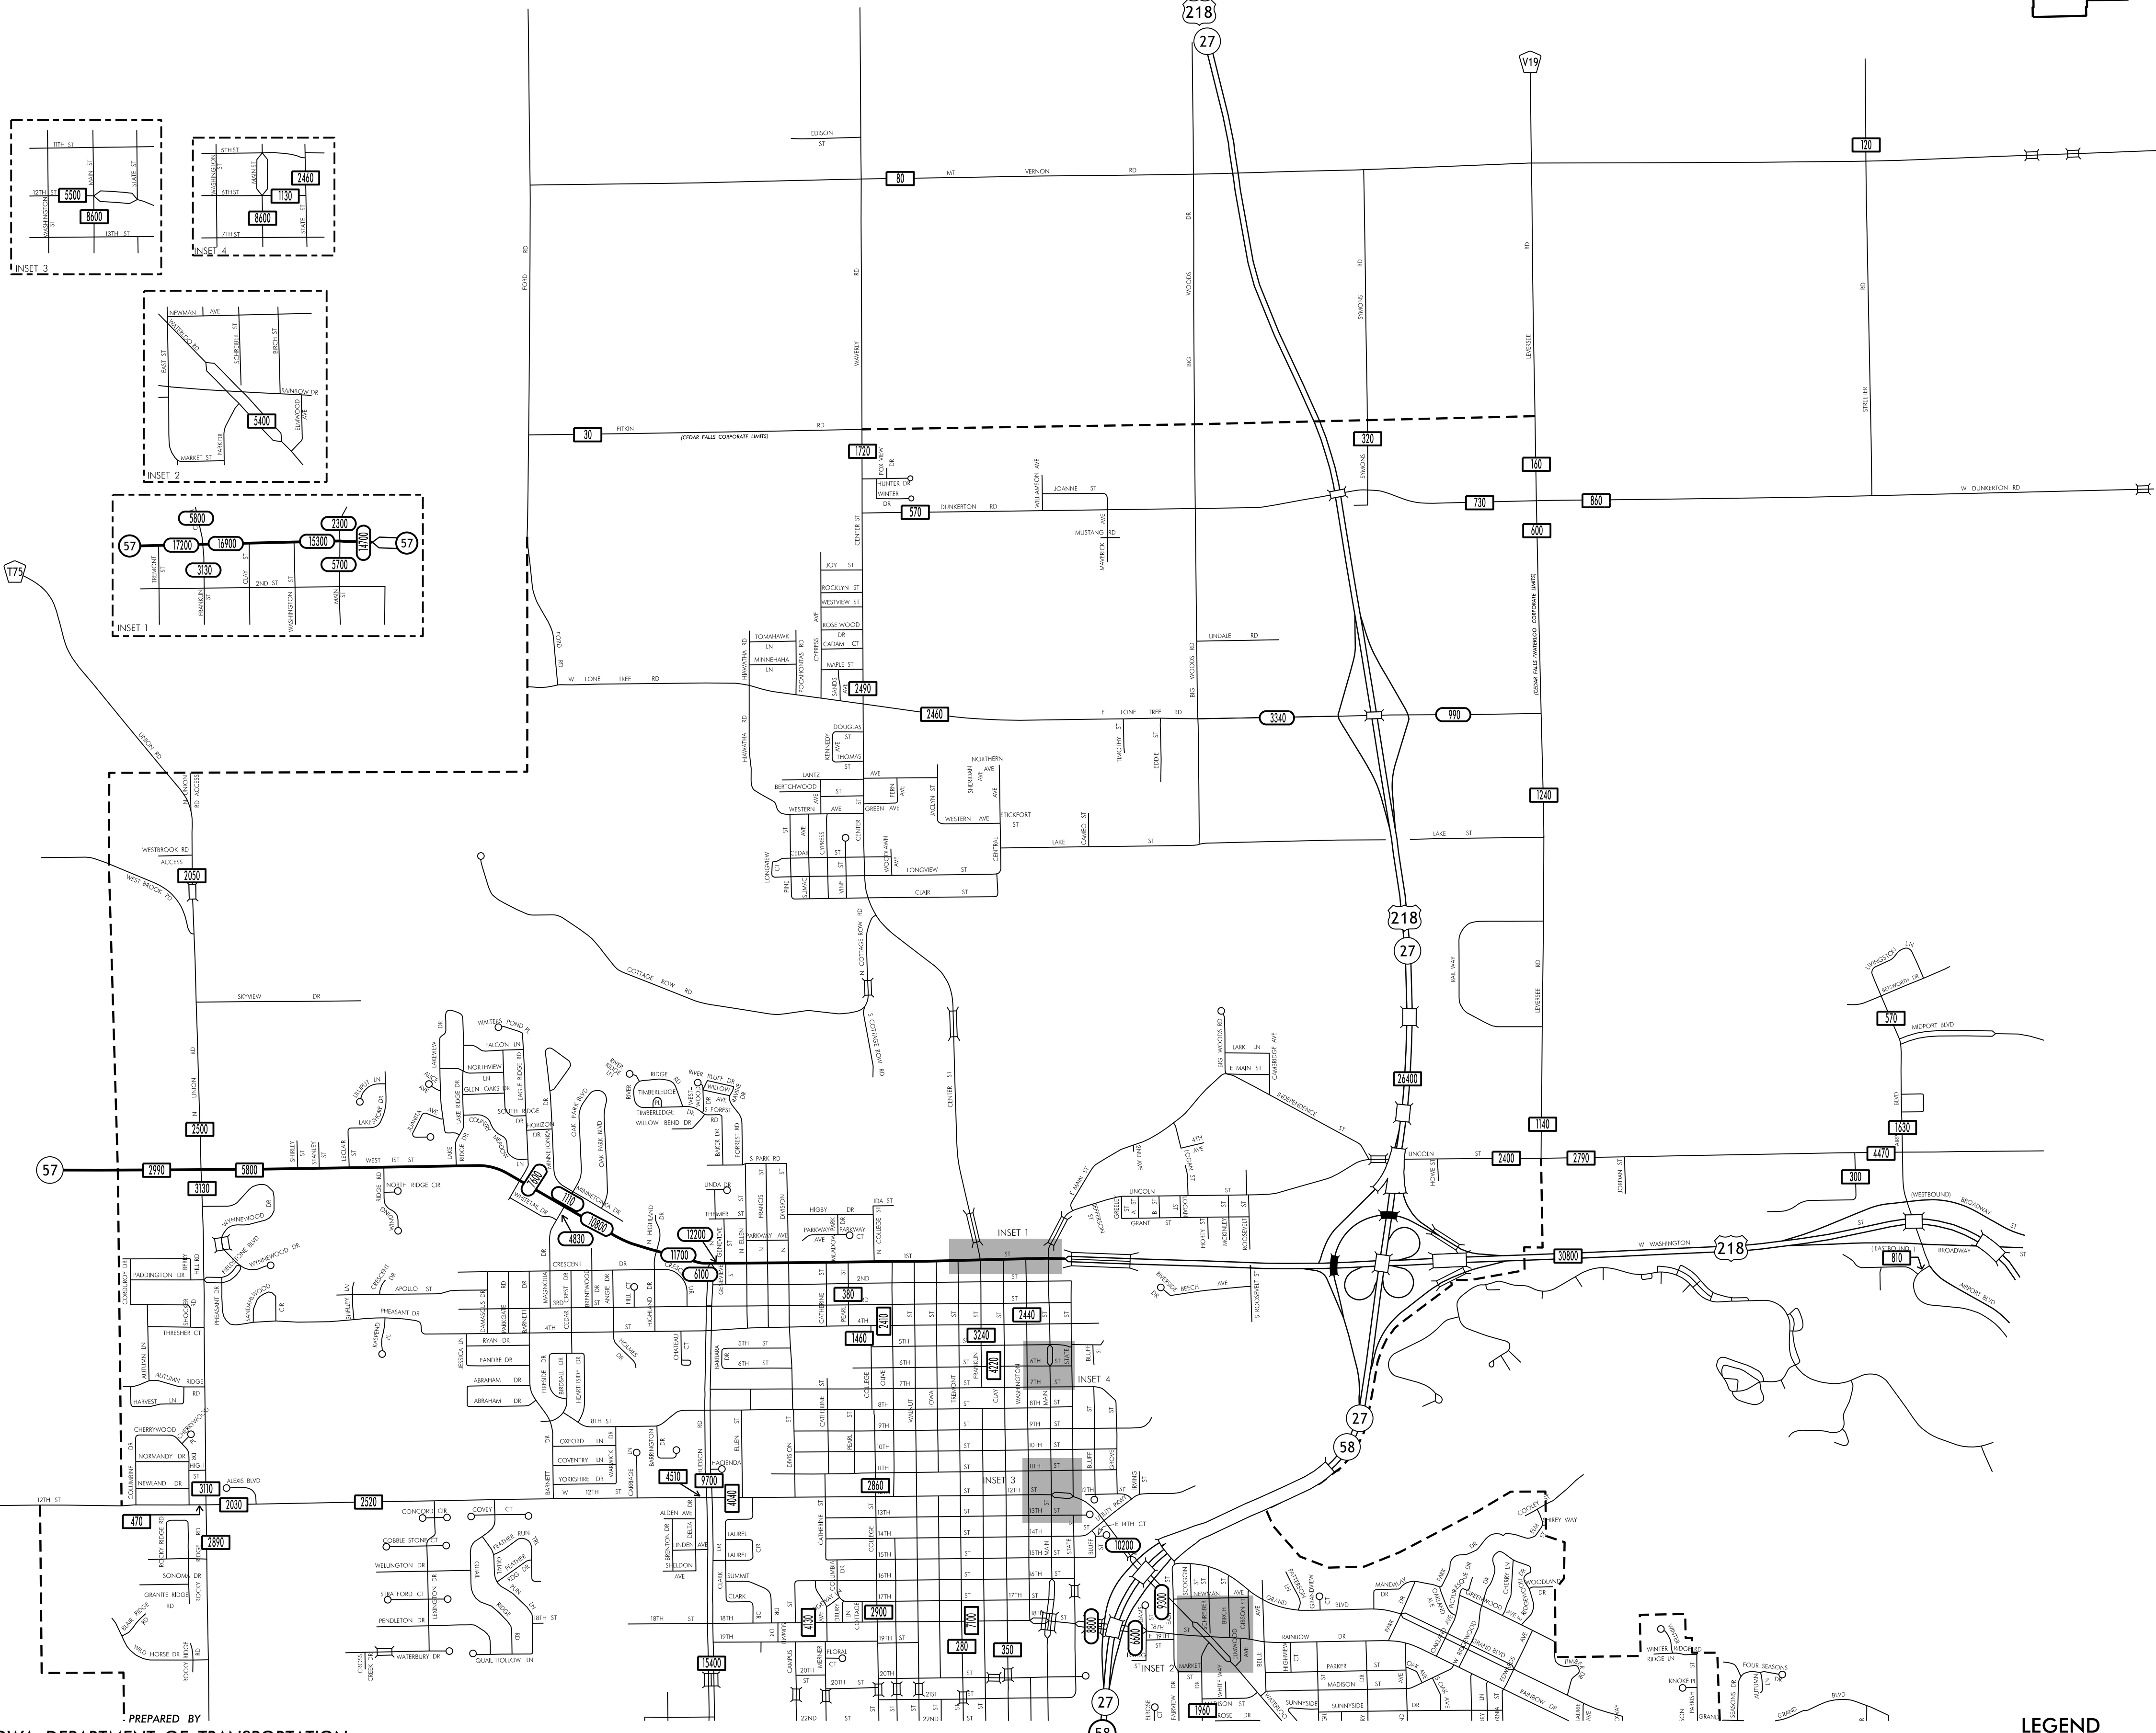

TRAFFIC FLOW MAP OF
CEDAR FALLS A
BLACK HAWK COUNTY
2017 ANNUAL AVERAGE DAILY TRAFFIC

TRAFFIC FLOW MAP OF
CEDAR FALLS B
BLACK HAWK COUNTY
2017 ANNUAL AVERAGE DAILY TRAFFIC