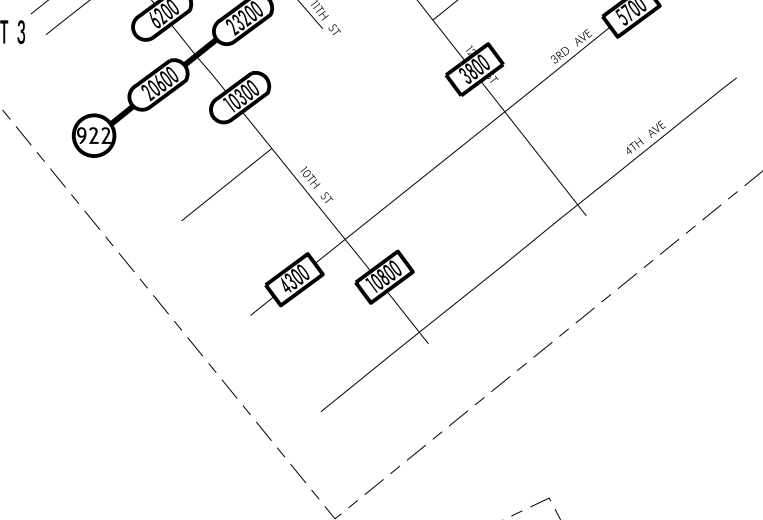

TRAFFIC FLOW MAP OF
CEDAR RAPIDS A
LINN COUNTY
2017 ANNUAL AVERAGE DAILY TRAFFIC

TRAFFIC FLOW MAP OF
CEDAR RAPIDS B
LINN COUNTY
 2017 ANNUAL AVERAGE DAILY TRAFFIC

TRAFFIC FLOW MAP OF
CEDAR RAPIDS D
LINN COUNTY
2017 ANNUAL AVERAGE DAILY TRAFFIC