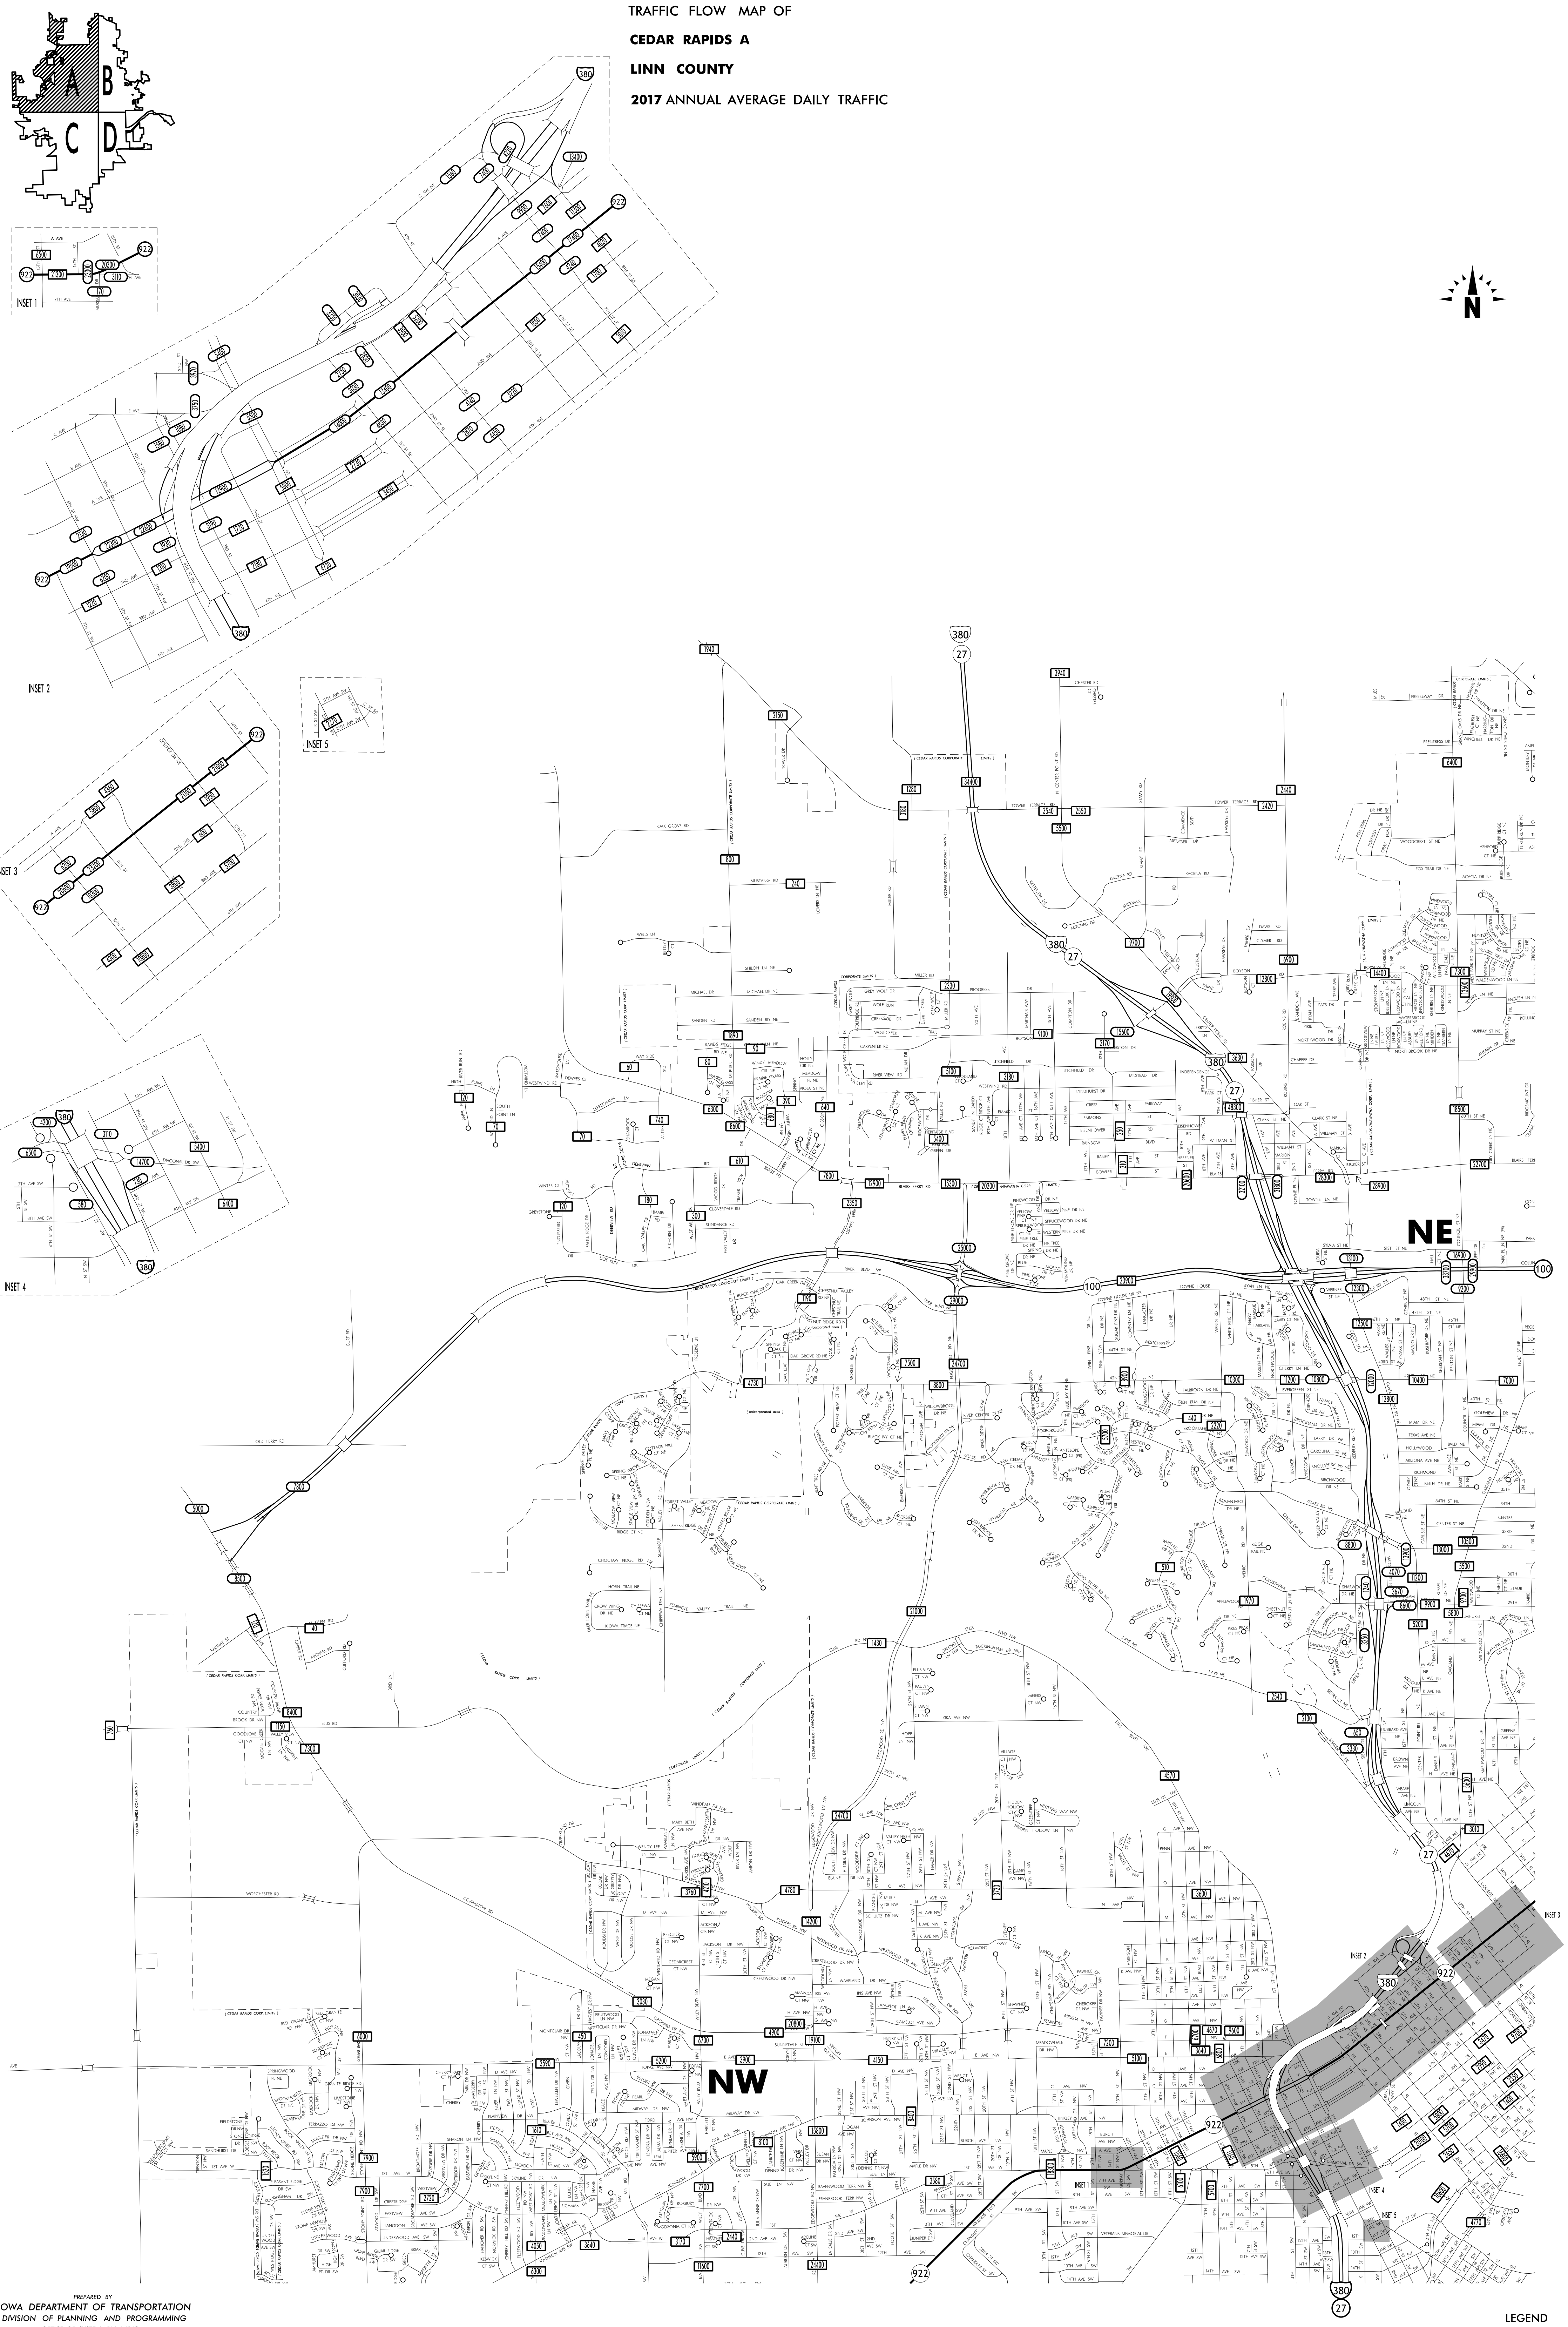

TRAFFIC FLOW MAP OF
CEDAR RAPIDS A
LINN COUNTY
2017 ANNUAL AVERAGE DAILY TRAFFIC

TRAFFIC FLOW MAP OF
CEDAR RAPIDS B
LINN COUNTY
 2017 ANNUAL AVERAGE DAILY TRAFFIC

TRAFFIC FLOW MAP OF
CEDAR RAPIDS D
LINN COUNTY
2017 ANNUAL AVERAGE DAILY TRAFFIC