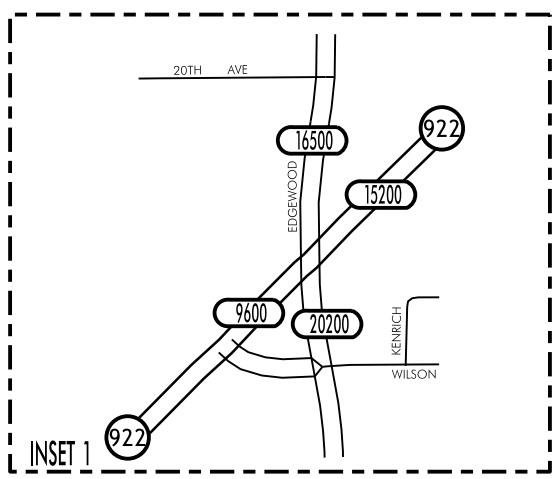

TRAFFIC FLOW MAP OF
CEDAR RAPIDS A
LINN COUNTY
2017 ANNUAL AVERAGE DAILY TRAFFIC

TRAFFIC FLOW MAP OF
CEDAR RAPIDS B
LINN COUNTY
 2017 ANNUAL AVERAGE DAILY TRAFFIC

TRAFFIC FLOW MAP OF
CEDAR RAPIDS D
LINN COUNTY
2017 ANNUAL AVERAGE DAILY TRAFFIC