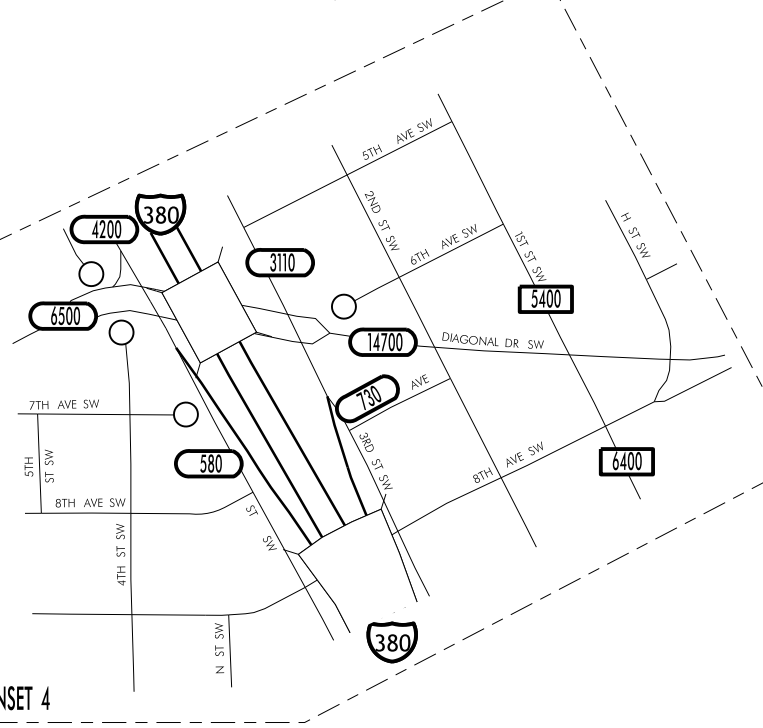

TRAFFIC FLOW MAP OF
CEDAR RAPIDS A
LINN COUNTY
2017 ANNUAL AVERAGE DAILY TRAFFIC

TRAFFIC FLOW MAP OF
CEDAR RAPIDS B
LINN COUNTY
 2017 ANNUAL AVERAGE DAILY TRAFFIC

TRAFFIC FLOW MAP OF
CEDAR RAPIDS D
LINN COUNTY
2017 ANNUAL AVERAGE DAILY TRAFFIC