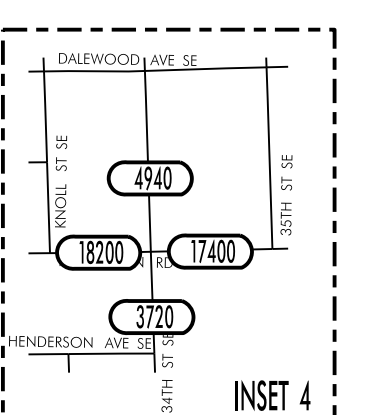

TRAFFIC FLOW MAP OF
CEDAR RAPIDS A
LINN COUNTY
2017 ANNUAL AVERAGE DAILY TRAFFIC

TRAFFIC FLOW MAP OF
CEDAR RAPIDS B
LINN COUNTY
 2017 ANNUAL AVERAGE DAILY TRAFFIC

TRAFFIC FLOW MAP OF
CEDAR RAPIDS D
LINN COUNTY
2017 ANNUAL AVERAGE DAILY TRAFFIC