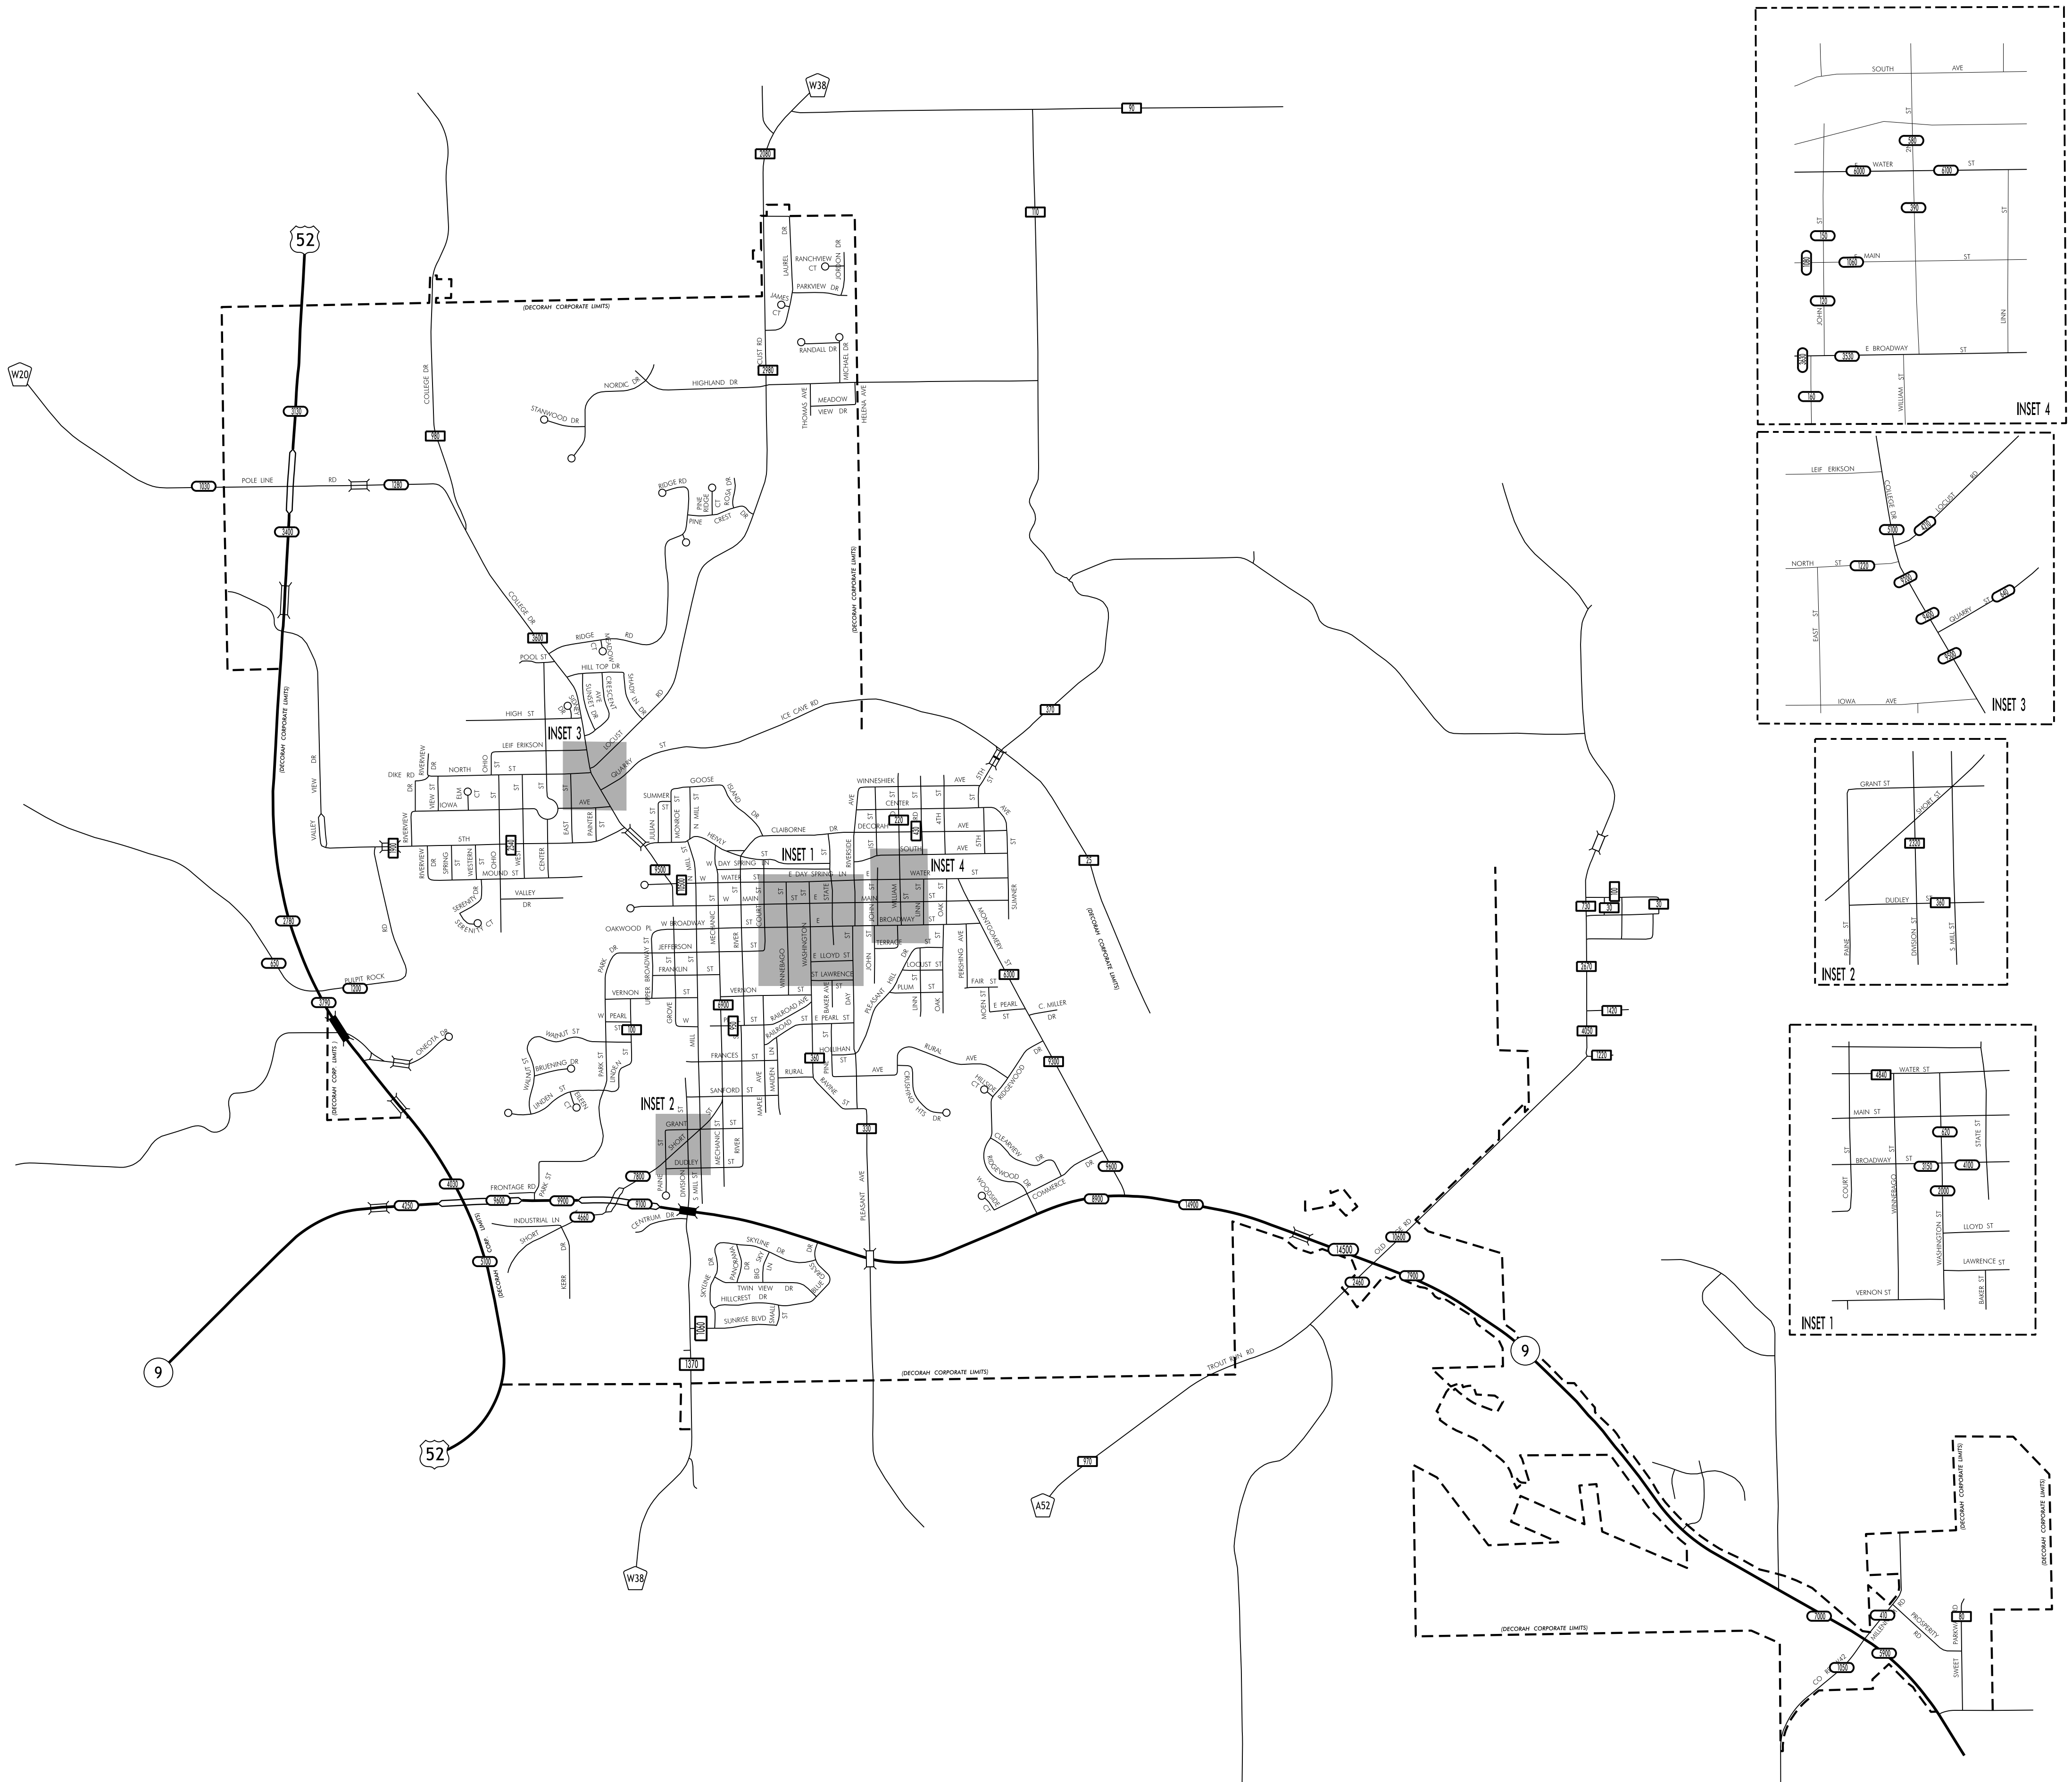

TRAFFIC FLOW MAP OF
DECORAH
WINNESHIEK COUNTY
2017 ANNUAL AVERAGE DAILY TRAFFIC

LEGEND

RECORDER ONLY
 MANUAL COUNT