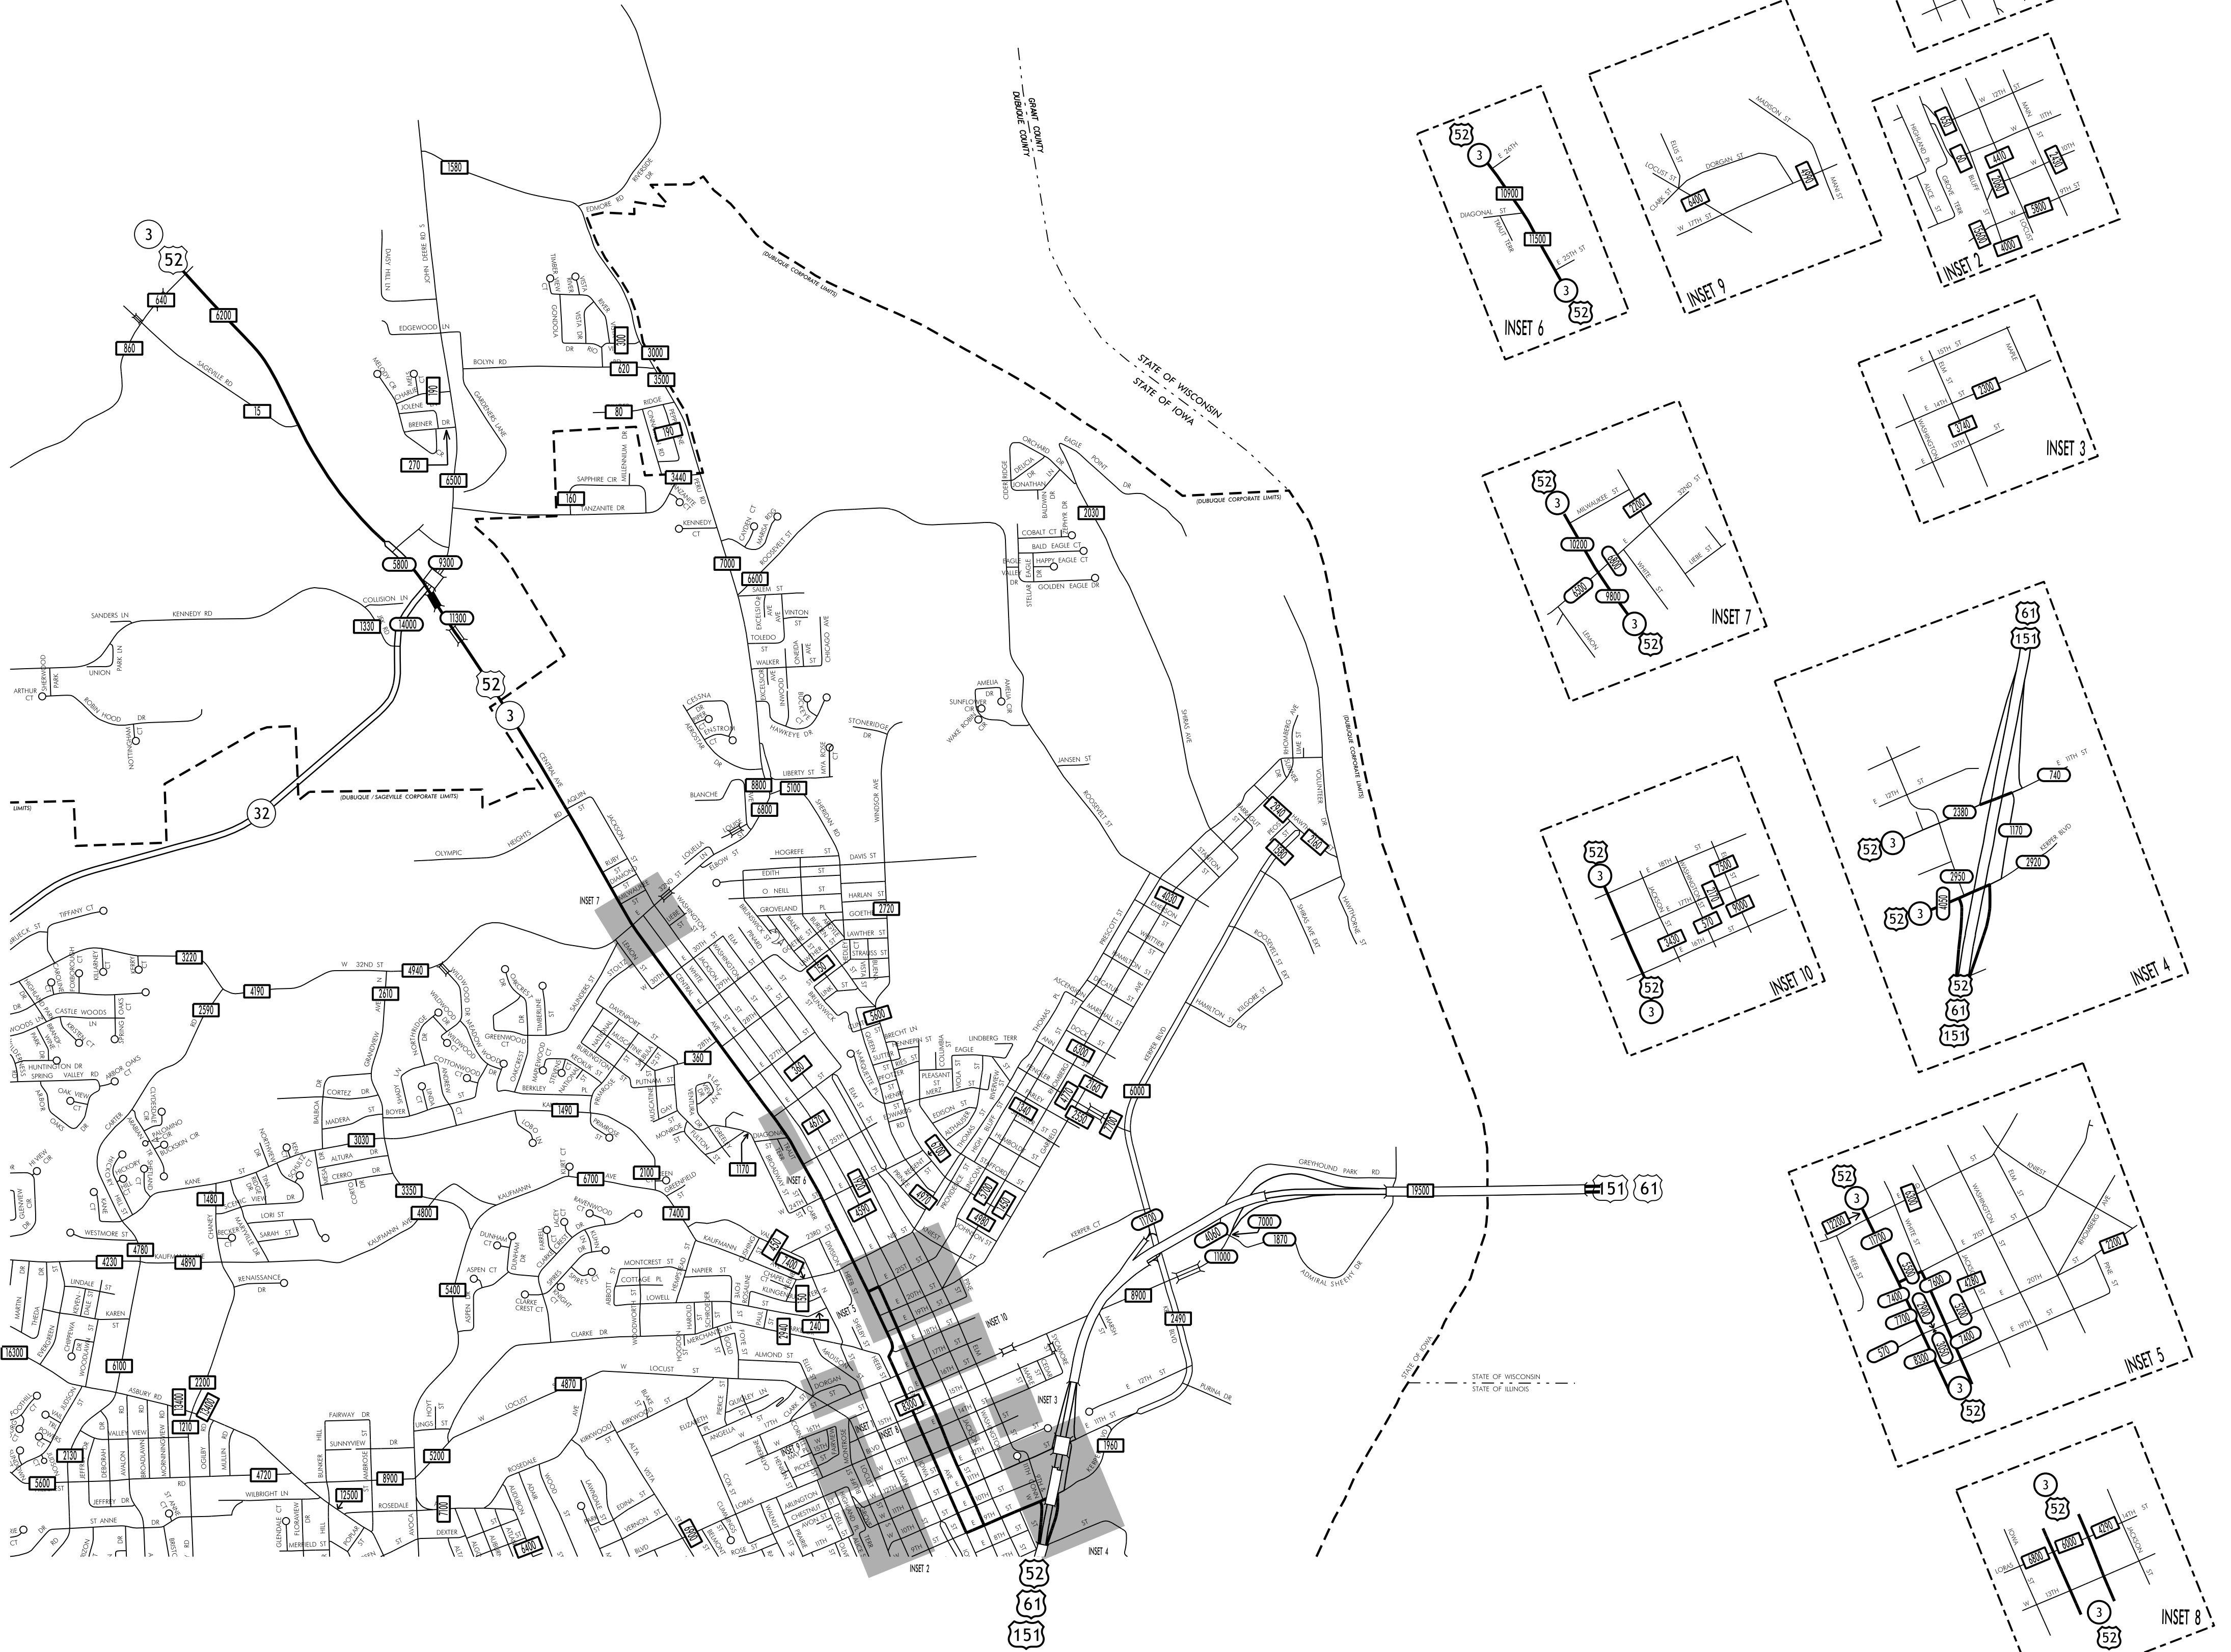

TRAFFIC FLOW MAP OF
DUBUQUE A
DUBUQUE COUNTY
 2017 ANNUAL AVERAGE DAILY TRAFFIC

TRAFFIC FLOW MAP OF
DUBUQUE B
DUBUQUE COUNTY
2017 ANNUAL AVERAGE DAILY TRAFFIC

TRAFFIC FLOW MAP OF
DUBUQUE C
DUBUQUE COUNTY
2017 ANNUAL AVERAGE DAILY TRAFFIC

TRAFFIC FLOW MAP OF
DUBUQUE D
DUBUQUE COUNTY
 2017 ANNUAL AVERAGE DAILY TRAFFIC