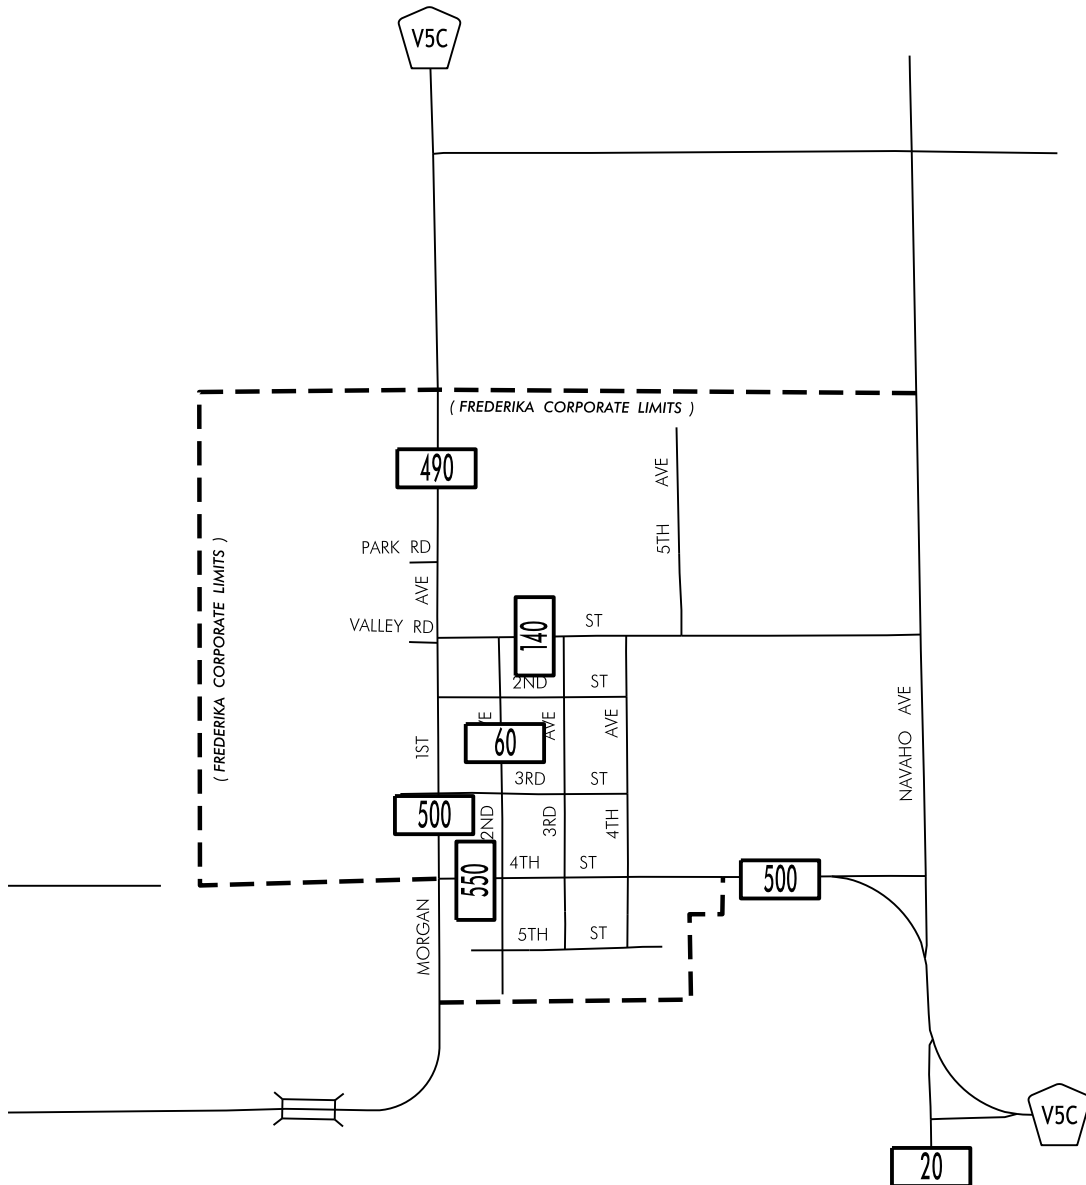

TRAFFIC FLOW MAP OF

**FREDERIKA**

**BREMER COUNTY**

**2017 ANNUAL AVERAGE DAILY TRAFFIC**

**LEGEND**

- RECORDER ONLY
- MANUAL COUNT