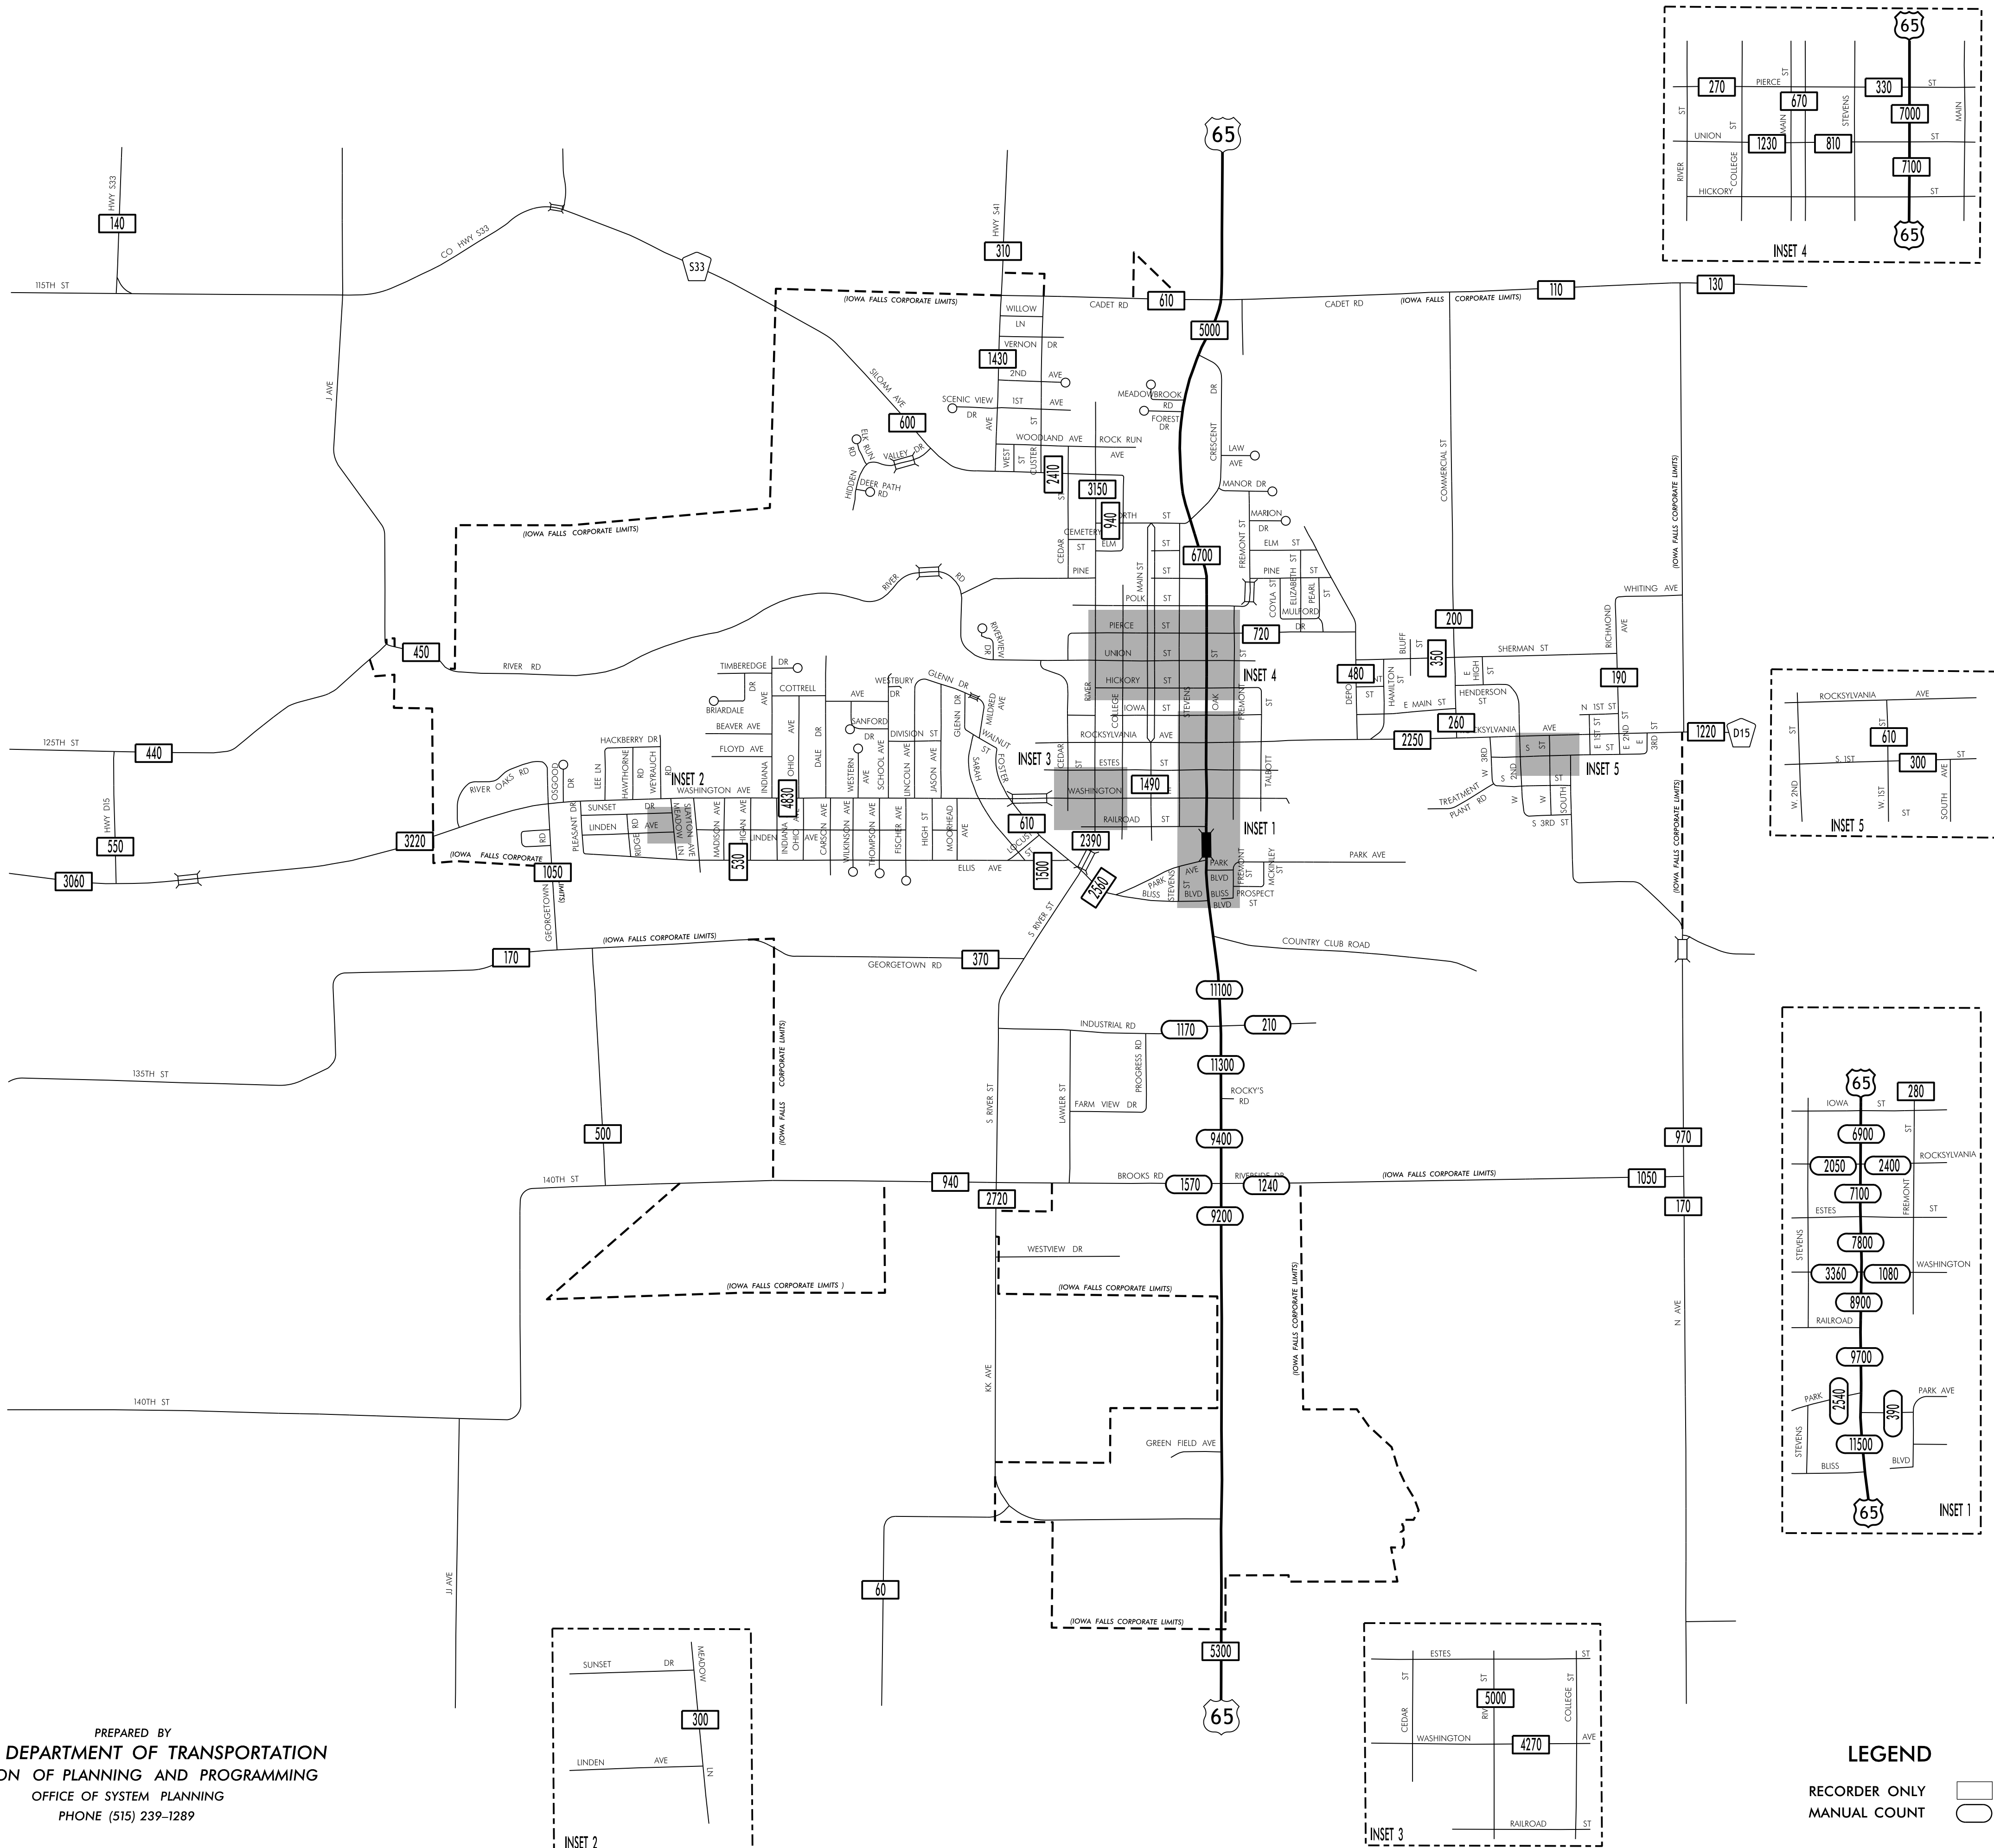

TRAFFIC FLOW MAP OF
IOWA FALLS
HARDIN COUNTY
2017 ANNUAL AVERAGE DAILY TRAFFIC

LEGEND

RECORDER ONLY
 MANUAL COUNT