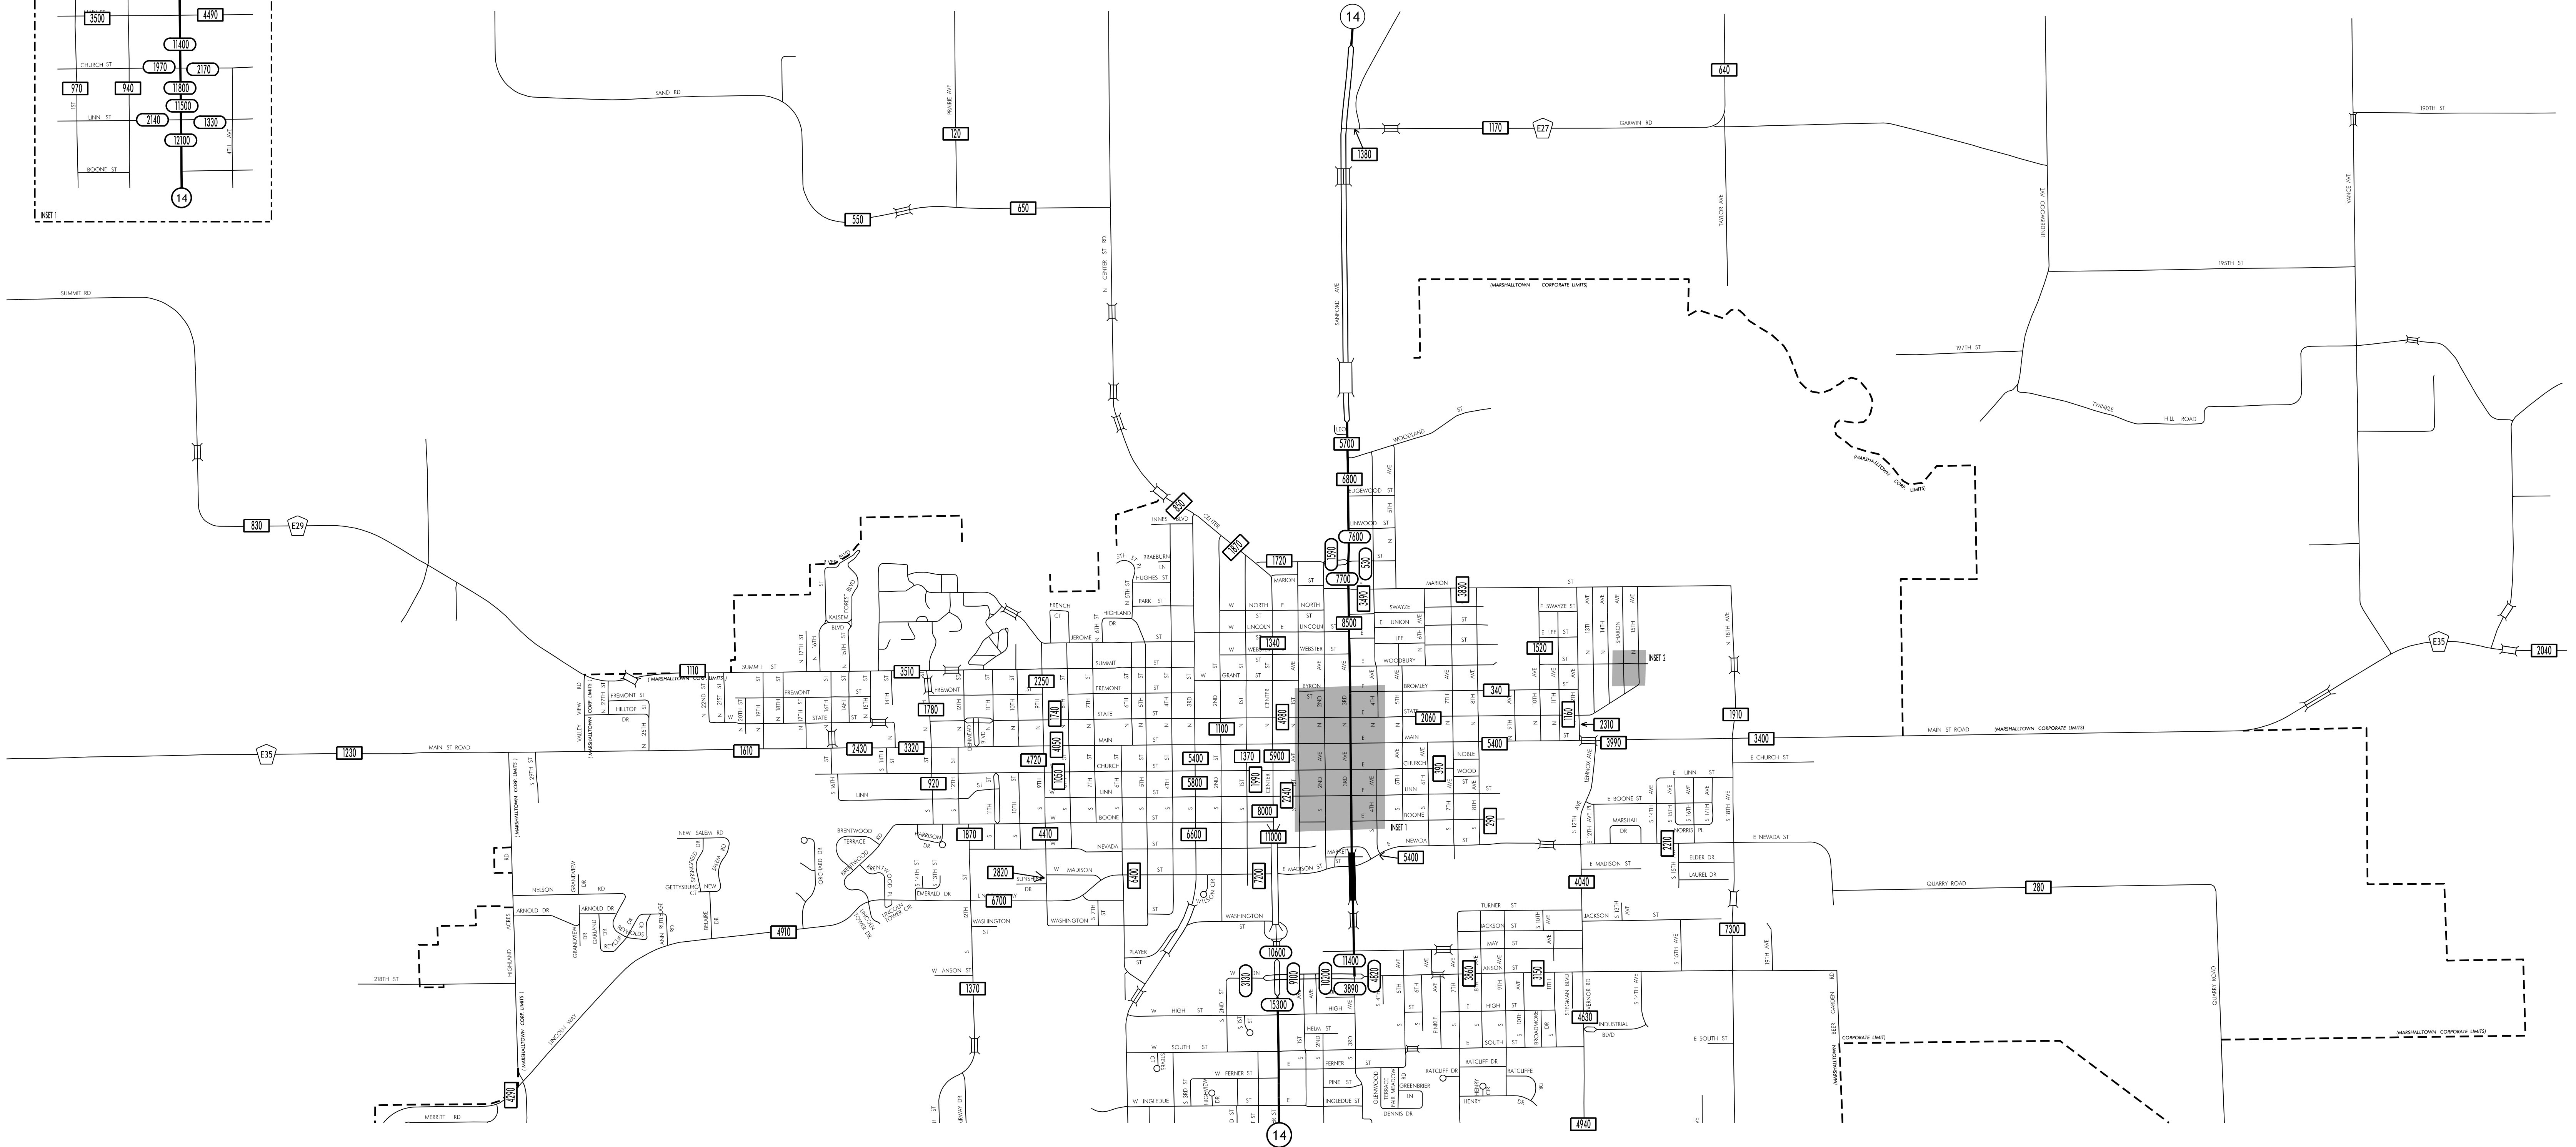

TRAFFIC FLOW MAP OF  
**MARSHALLTOWN A**  
**MARSHALL COUNTY**  
2017 ANNUAL AVERAGE DAILY TRAFFIC

TRAFFIC FLOW MAP OF  
MARSHALLTOWN B  
MARSHALL COUNTY  
2017 ANNUAL AVERAGE DAILY TRAFFIC