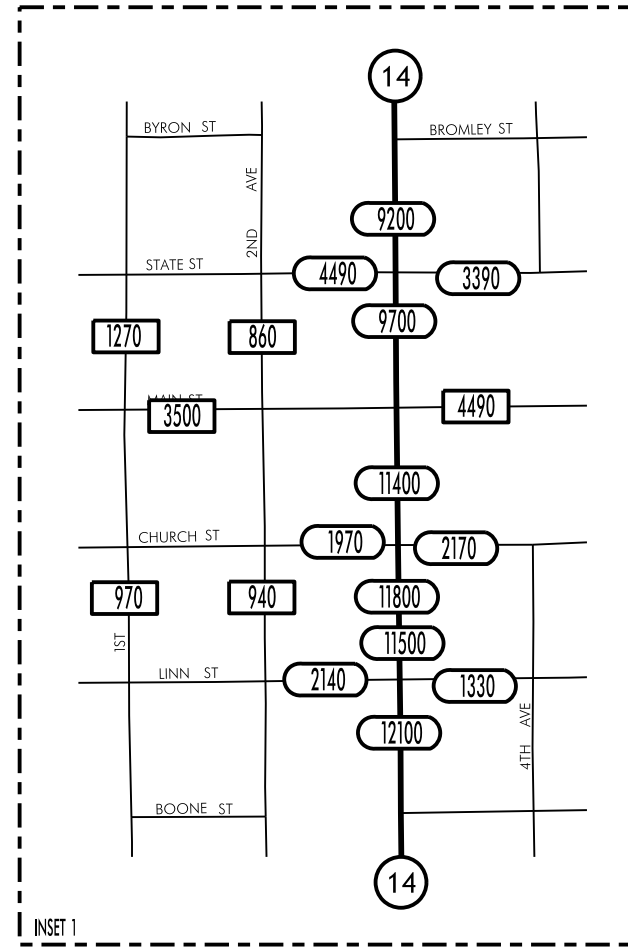

TRAFFIC FLOW MAP OF  
**MARSHALLTOWN A**  
**MARSHALL COUNTY**  
2017 ANNUAL AVERAGE DAILY TRAFFIC

TRAFFIC FLOW MAP OF  
MARSHALLTOWN B  
MARSHALL COUNTY  
2017 ANNUAL AVERAGE DAILY TRAFFIC